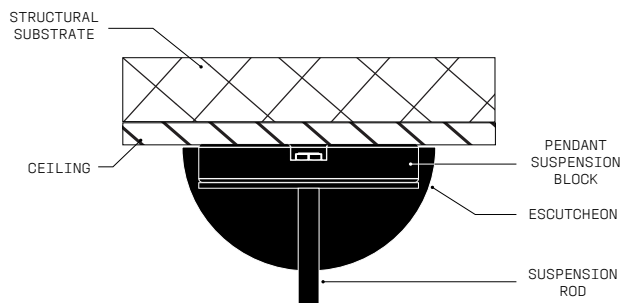

CANOPY - DOME 125

CAN.D.125.ROD

The DOME 25 sits proud on the visible surface of the ceiling.

Suits rod suspension.

Suits mains voltage or low voltage fixtures.

Control gear must be remotely located. Comprised of a Pendant Suspension Bracket fixed to surface of ceiling with an external Escutcheon.

Canopy matches selected pendant finish unless alternative finish is specified.

COMPATIBLE FIXTURES:

OURANOS II

OURANOS III

JUNCTION BOX COMPATIBLE:

Yes

INSTALLATION:

Refer to Installation Guide for full information.

CROSS-SECTION

CODE :

CAN . D . 125 . ROD
 CANOPY SHAPE SIZE SUSPENSION