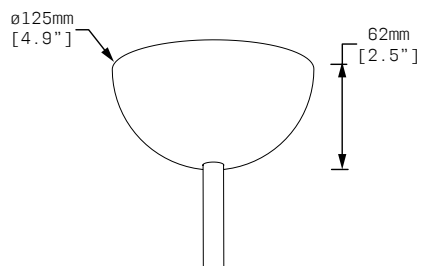

CANOPY - DOME 125

CAN.D.125.ROD

The DOME 25 sits proud on the visible surface of the ceiling.

Suits rod suspension.

Suits mains voltage or low voltage fixtures.

Control gear must be remotely located. Comprised of a Pendant Suspension Bracket fixed to surface of ceiling with an external Escutcheon.

Canopy matches selected pendant finish unless alternative finish is specified.

COMPATIBLE FIXTURES:

OURANOS II

OURANOS III

JUNCTION BOX COMPATIBLE:

Yes

INSTALLATION:

Refer to Installation Guide for full information.

CROSS-SECTION

CODE :

CAN . D . 125 . ROD
 CANOPY SHAPE SIZE SUSPENSION