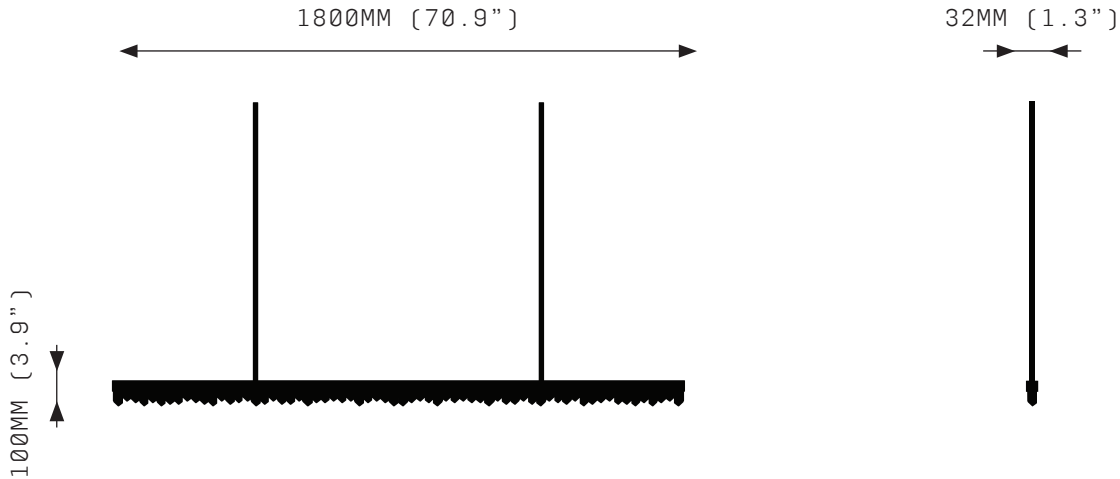

PROMETHEUS VII 1800

FRONT VIEW

SIDE VIEW

SPECIFICATIONS

Ordering Code:
P7.1800

Lamp:
24V LED WW 2700K

Lumens:
2781 LM

Voltage:
24V DC

Watts:
35 W

Weight:
Approx. 15 kg*
*Exclusive of canopy

Inclusions:
Power Supply Unit x 60W

Exclusions:
User interface, Dimmer unit

PRODUCT OPTIONS

Finishes:
AB Aged Brass
BB Brushed Brass
HRB Hand Rubbed Brass
DB Dark Bronze
MP Mottled Patina
VER Verdigris
PB Polished Brass
BSS Brushed Stainless Steel*
PSS Polished Stainless Steel*
CL Copper Leaf
SL Silver Leaf
GL Gold Leaf

* Stainless Steel has a different profile.

Suspension:
ROD Vertical Rod

Canopy: *
RFS Round Flush Small
RFM Round Flush Medium
RFL Round Flush Large
RSM Round Surface Medium
RSL Round Surface Large

*Refer to Canopy Specification Guide

WARRANTY

3 Years Fixture
3 Years Power Supply Unit
3 Years LED

Prometheus VII is a solid fixture that will require very little maintenance over the years.

If your Prometheus VII is treated with care, it will shine brightly for many years to come.

Quartz is a mineral formed by the Earth. Each crystal piece will be unique due to natural variation of size, shape, colour and clarity.

Contact us for custom variations.

Installation should only be undertaken by a qualified professional