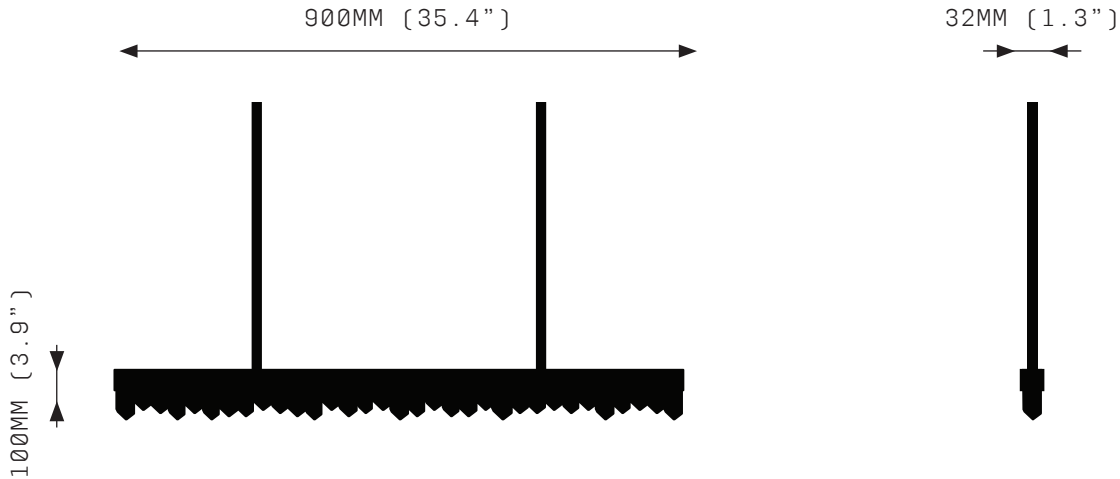

# PROMETHEUS VII 900

FRONT VIEW

SIDE VIEW

**SPECIFICATIONS**

Ordering Code:  
P7.900

Lamp:  
24V LED WW 2700K

Lumens:  
1391 LM

Voltage:  
24V DC

Watts:  
18 W

Weight:  
Approx. 8 kg\*  
\*Exclusive of canopy

Inclusions:  
Power Supply Unit x 60W

Exclusions:  
User interface, Dimmer unit

**PRODUCT OPTIONS**

Finishes:  
AB Aged Brass  
BB Brushed Brass  
HRB Hand Rubbed Brass  
DB Dark Bronze  
MP Mottled Patina  
VER Verdigris  
PB Polished Brass  
BSS Brushed Stainless Steel\*  
PSS Polished Stainless Steel\*  
CL Copper Leaf  
SL Silver Leaf  
GL Gold Leaf

## SPECIFICATIONS

Ordering Code:  
P7.1200

Lamp:  
24V LED WW 2700K

Lumens:  
1854 LM

Voltage:  
24V DC

Watts:  
23 W

Weight:  
Approx. 10 kg\*  
\*Exclusive of canopy

Inclusions:  
Power Supply Unit x 60W