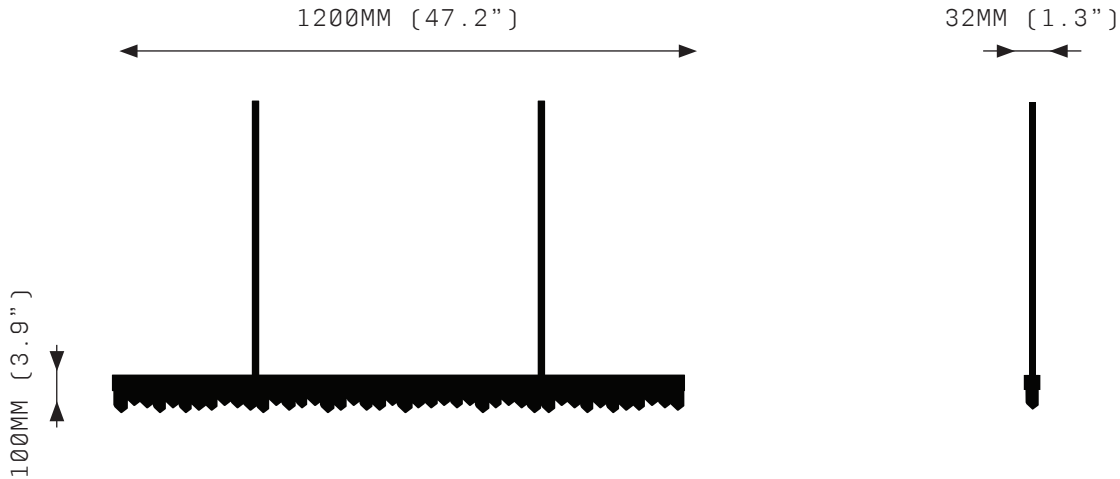

PROMETHEUS VII 1200

FRONT VIEW

SIDE VIEW

SPECIFICATIONS

Ordering Code:
P7.1200

Lamp:
24V LED WW 2700K

Lumens:
1854 LM

Voltage:
24V DC

Watts:
23 W

Weight:
Approx. 10 kg*
*Exclusive of canopy

Inclusions:
Power Supply Unit x 60W

Exclusions:
User interface, Dimmer unit

PRODUCT OPTIONS

Finishes:
AB Aged Brass
BB Brushed Brass
HRB Hand Rubbed Brass
DB Dark Bronze
MP Mottled Patina
VER Verdigris
PB Polished Brass
BSS Brushed Stainless Steel*
PSS Polished Stainless Steel*
CL Copper Leaf
SL Silver Leaf
GL Gold Leaf

* Stainless Steel has a different profile.

Suspension:
ROD Vertical Rod

Canopy:*
RFS Round Flush Small
RFM Round Flush Medium
RFL Round Flush Large
RSM Round Surface Medium
RSL Round Surface Large

*Refer to Canopy Specification Guide

WARRANTY

3 Years Fixture
3 Years Power Supply Unit
3 Years LED

Prometheus VII is a solid fixture that will require very little maintenance over the years.

If your Prometheus VII is treated with care, it will shine brightly for many years to come.

Quartz is a mineral formed by the Earth. Each crystal piece will be unique due to natural variation of size, shape, colour and clarity.

Contact us for custom variations.

Installation should only be undertaken by a qualified professional