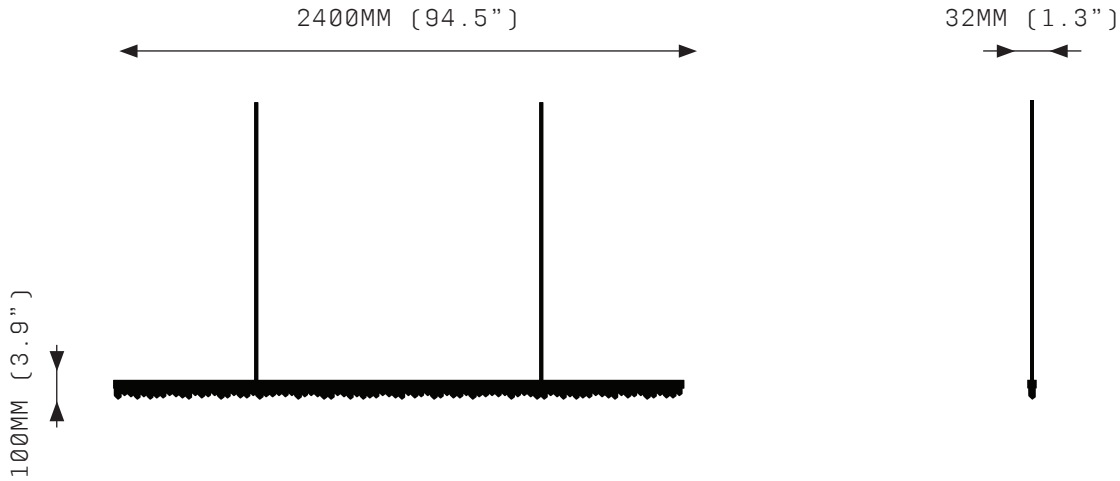

PROMETHEUS VII 2400

FRONT VIEW

SIDE VIEW

SPECIFICATIONS

Ordering Code:
P7.2400

Lamp:
24V LED WW 2700K

Lumens:
3708 LM

Voltage:
24V DC

Watts:
46 W

Weight:
Approx. 20 kg*
*Exclusive of canopy

Inclusions:
Power Supply Unit x 60W

Exclusions:
User interface, Dimmer unit

PRODUCT OPTIONS

Finishes:
AB Aged Brass
BB Brushed Brass
HRB Hand Rubbed Brass
DB Dark Bronze
MP Mottled Patina
VER Verdigris
PB Polished Brass
BSS Brushed Stainless Steel*
PSS Polished Stainless Steel*
CL Copper Leaf
SL Silver Leaf
GL Gold Leaf

* Stainless Steel has a different profile.

Suspension:
ROD Vertical Rod

Canopy: *
RFS Round Flush Small
RFM Round Flush Medium
RFL Round Flush Large
RSM Round Surface Medium
RSL Round Surface Large

*Refer to Canopy Specification Guide

WARRANTY

3 Years Fixture
3 Years Power Supply Unit
3 Years LED

Prometheus VII is a solid fixture that will require very little maintenance over the years.

If your Prometheus VII is treated with care, it will shine brightly for many years to come.

Quartz is a mineral formed by the Earth. Each crystal piece will be unique due to natural variation of size, shape, colour and clarity.

Contact us for custom variations.

Installation should only be undertaken by a qualified professional