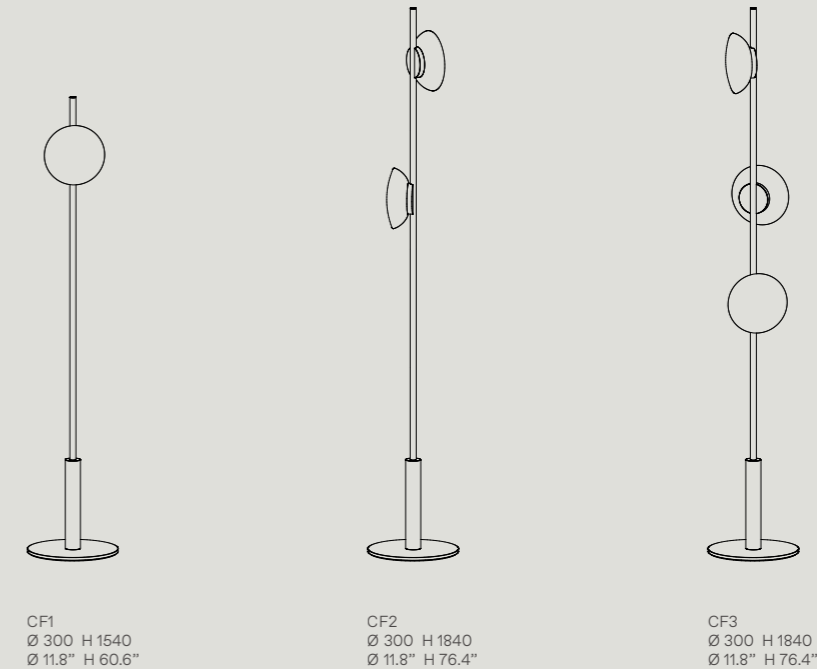

DIMENSIONS

CF1
Ø 300 H 1540
Ø 11.8" H 60.6"

CF2
Ø 300 H 1840
Ø 11.8" H 76.4"

CF3
Ø 300 H 1840
Ø 11.8" H 76.4"