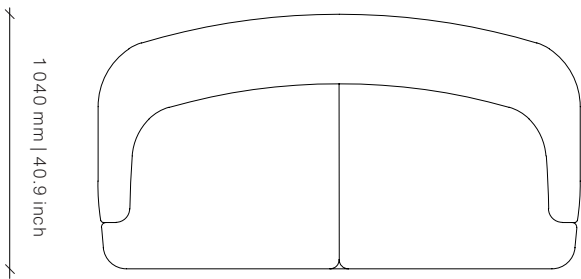

GLOOB Sofa

DESIGN BY OKHA