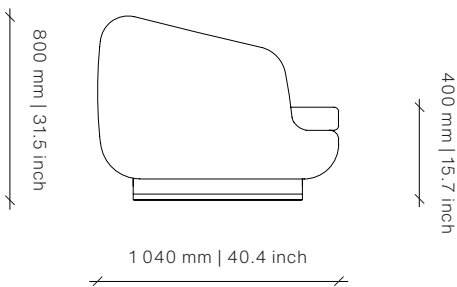

GLOOB Sofa

DESIGN BY OKHA