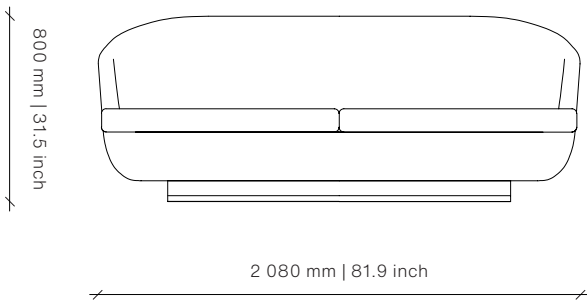

GLOOB Sofa

DESIGN BY OKHA