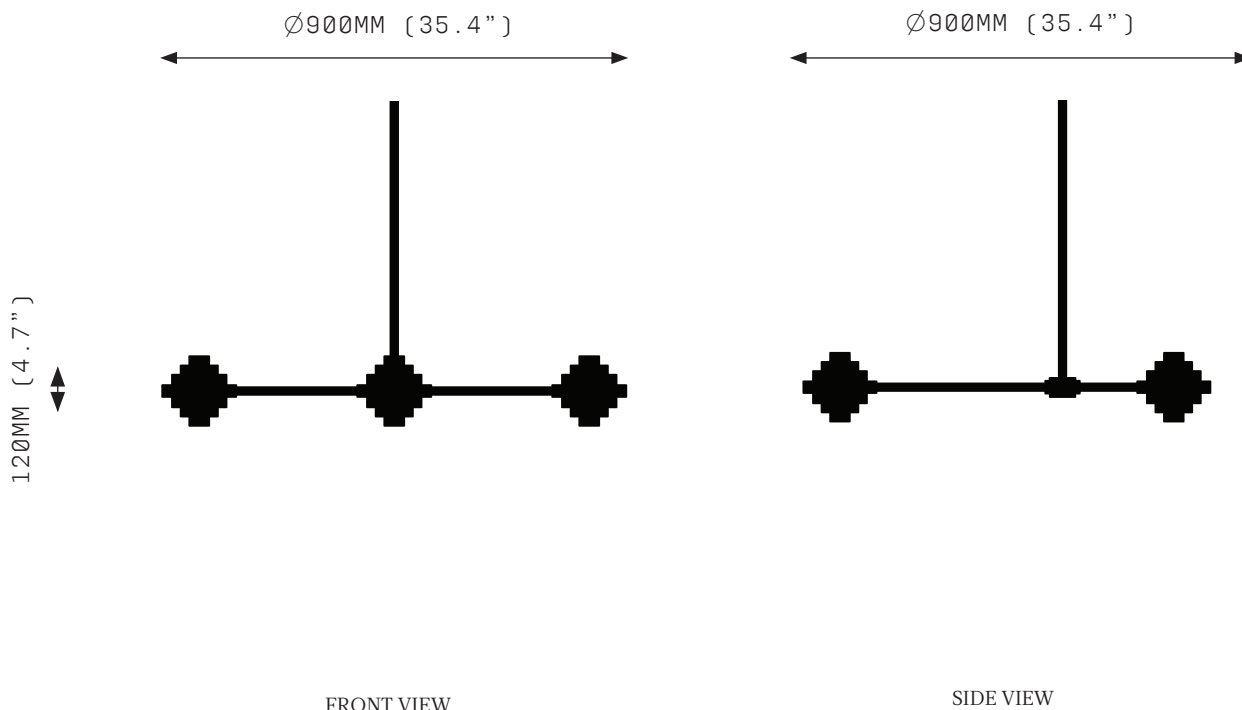

# IRIS STEP TRIA - PENDANT

FRONT VIEW

SIDE VIEW

## SPECIFICATIONS

Ordering Code:  
IRI.TRI.P

Lamp:  
24V LED WW 2700K

Lumens:  
750 LM

Voltage:  
24V DC

Watts:  
9 W

Weight:  
Approx 6 kg\*  
\*Exclusive of canopy

Inclusions:  
Power Supply Unit x 12W

Canopy: \*  
RFS Round Flush Small  
RFM Round Flush Medium  
RSM Round Surface Medium  
TSS Tubular Surface  
\*Refer to Canopy Specification Guide