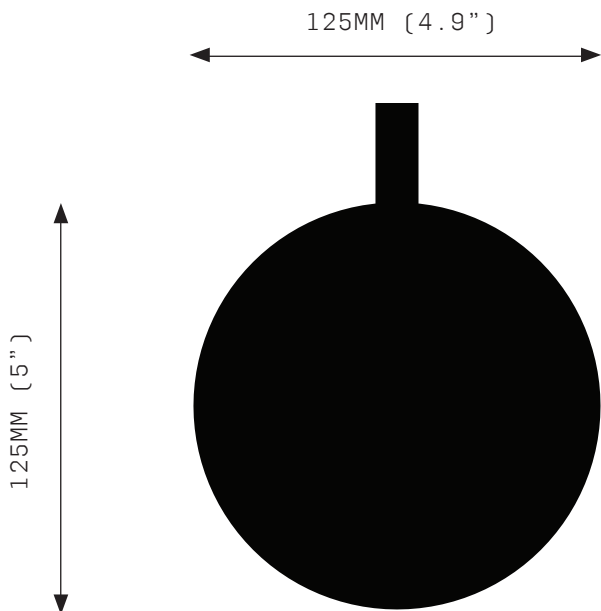

IRIS STEP MONO - PENDANT

FRONT VIEW

SIDE VIEW

SPECIFICATIONS

Ordering Code:
IRI.MON.P

Lamp:
24V LED WW 2700K

Lumens:
350 LM

Voltage:
24V DC

Watts:
2.9 W

Weight:
Approx 1.5 kg*
*Exclusive of canopy

Inclusions:
Power Supply Unit x 8W

Optional Inclusions:
Dimming module

Exclusions:
User interface

PRODUCT OPTIONS

Finishes:
AB Aged Brass
BB Brushed Brass
HRB Hand Rubbed Brass
DB Dark Bronze
MP Mottled Patina
PB Polished Brass
CL Copper Leaf
SL Silver Leaf
GL Gold Leaf

Suspension:
ROD Vertical Rod

Canopy:*
RFS Round Flush Small
RFM Round Flush Medium
RSM Round Surface Medium
TSS Tubular Surface
*Refer to Canopy Specification Guide

WARRANTY

3 Years Fixture
3 Years Power Supply Unit
3 Years LED