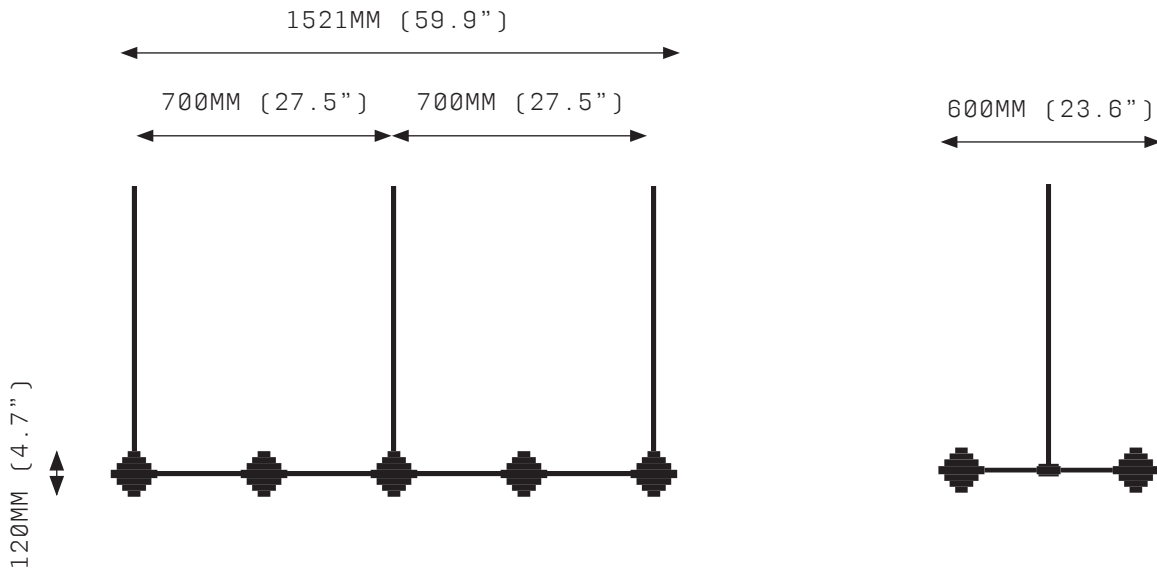

# IRIS DECA LINEAR ARRAY - PENDANT

FRONT VIEW

SIDE VIEW

## SPECIFICATIONS

Ordering Code:  
IRI.L.10.P

Lamp:  
24V LED WW 2700K

Lumens:  
3500 LM

Voltage:  
24V DC

Watts:  
30 W

Weight:  
Approx 15 kg\*  
\*Exclusive of canopy

Inclusions:  
Power Supply Unit x 35W

Canopy:\*  
RFS Round Flush Small  
RFM Round Flush Medium  
RSM Round Surface Medium  
TSS Tubular Surface  
\*Refer to Canopy Specification Guide