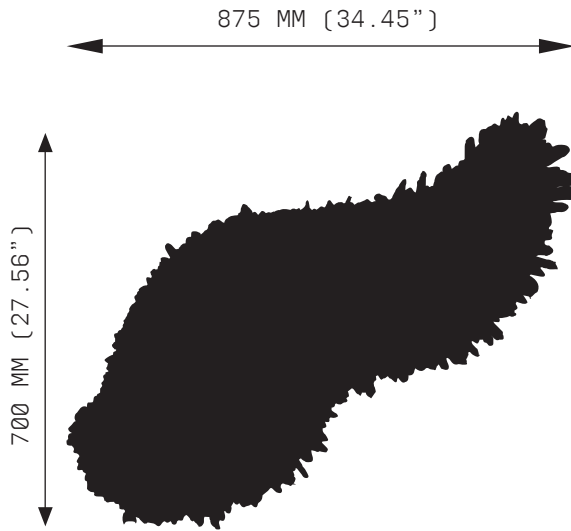

WINGS OF PEGASUS – SCONCE

FRONT VIEW