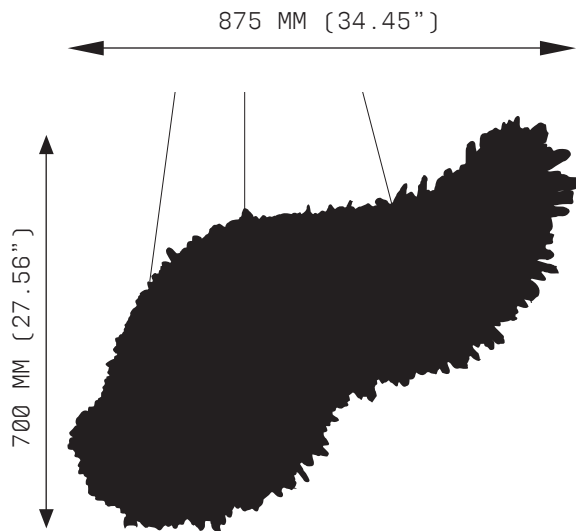

WINGS OF PEGASUS - PENDANT

FRONT VIEW

SIDE VIEW

SPECIFICATIONS

Ordering Code:
 PEG.P.L (Left)
 PEG.P.R (Right)

Lamp:
 24V LED WW 2700K

Lumens:
 2000 LM

Voltage:
 24V DC