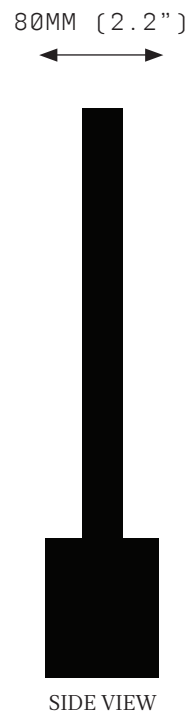

PROMETHEUS IV TABLE LAMP 450

SPECIFICATIONS

Ordering Code:
P4.T.450

Lamp:
24V LED WW 2700K

Lumens:
2183 LM

Voltage:
24V DC

Watts:
27W

Weight:
Approx. 9 kg