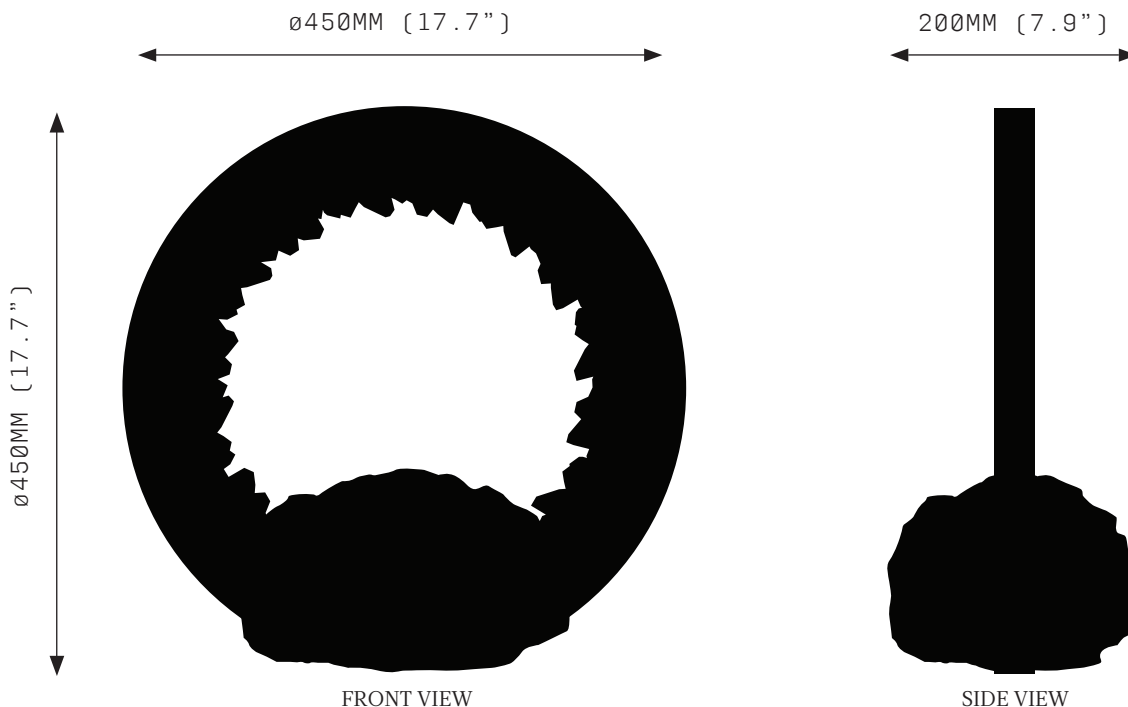

PROMETHEUS IV TABLE LAMP 450 QUARTZ BASE

SPECIFICATIONS

Ordering Code:
P4.T.450.QB

Lamp:
24V LED WW 2700K

Lumens:
2183 LM

Voltage:
24V DC

Watts:
27W

Weight:
Approx. 10 kg

Inclusions:
Bullion Box with integrated
Power Supply Unit and
Dimmer Unit

PRODUCT OPTIONS

Quartz:
CQ Clear Quartz
RQ Rose Quartz
SQ Smoky Quartz

Finishes:
BB Brushed Brass

WARRANTY

3 Years Fixture
3 Years Driver
3 Years LED

Prometheus IV Table Lamp is a solid fixture that will require very little maintenance over the years.

If your Prometheus IV Table Lamp is treated with care, it will shine brightly for many years to come.

Quartz is a mineral formed by the Earth. Each crystal piece will be unique due to natural variation of size, shape, colour and clarity.

Contact us for more information.

Installation should only be undertaken by a qualified professional