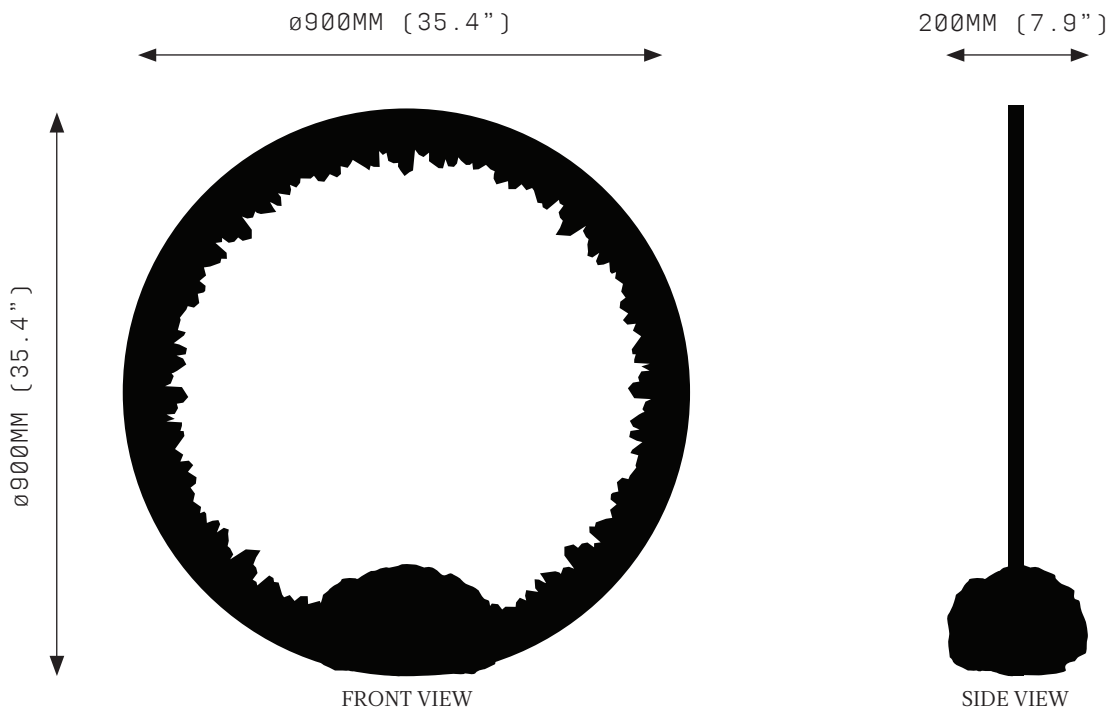

PROMETHEUS IV TABLE LAMP 900 QUARTZ BASE

SPECIFICATIONS

Ordering Code:
P4.T.900.QB

Lamp:
24V LED WW 2700K

Lumens:
4366 LM

Voltage:
24V DC

Watts:
54W

Weight:
Approx. 14 kg