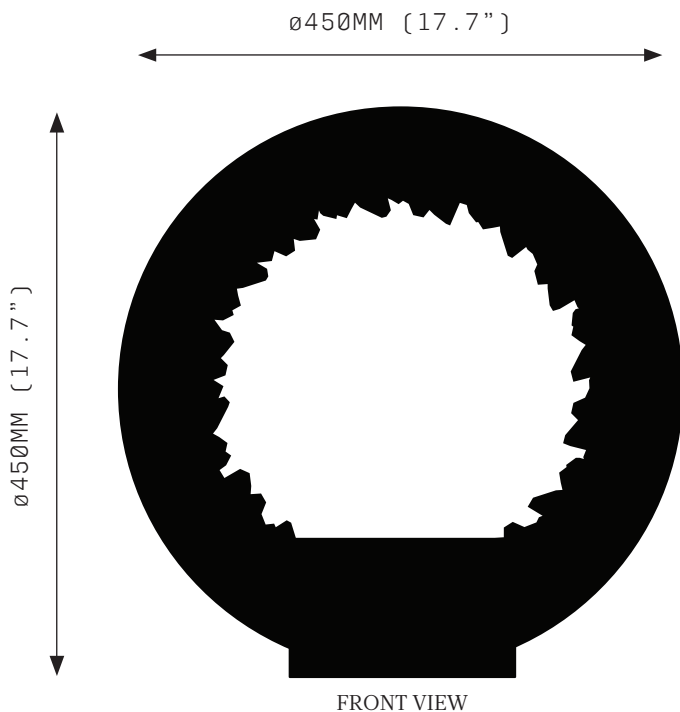

PROMETHEUS IV TABLE LAMP 450

SPECIFICATIONS

Ordering Code:
P4.T.450

Lamp:
24V LED WW 2700K

Lumens:
2183 LM

Voltage:
24V DC

Watts:
27W

Weight:
Approx. 9 kg

PROMETHEUS IV TABLE LAMP 900 QUARTZ BASE

SPECIFICATIONS

Ordering Code:
P4.T.900.QB

Lamp:
24V LED WW 2700K

Lumens:
4366 LM

Voltage:
24V DC

Watts:
54W

Weight:
Approx. 14 kg