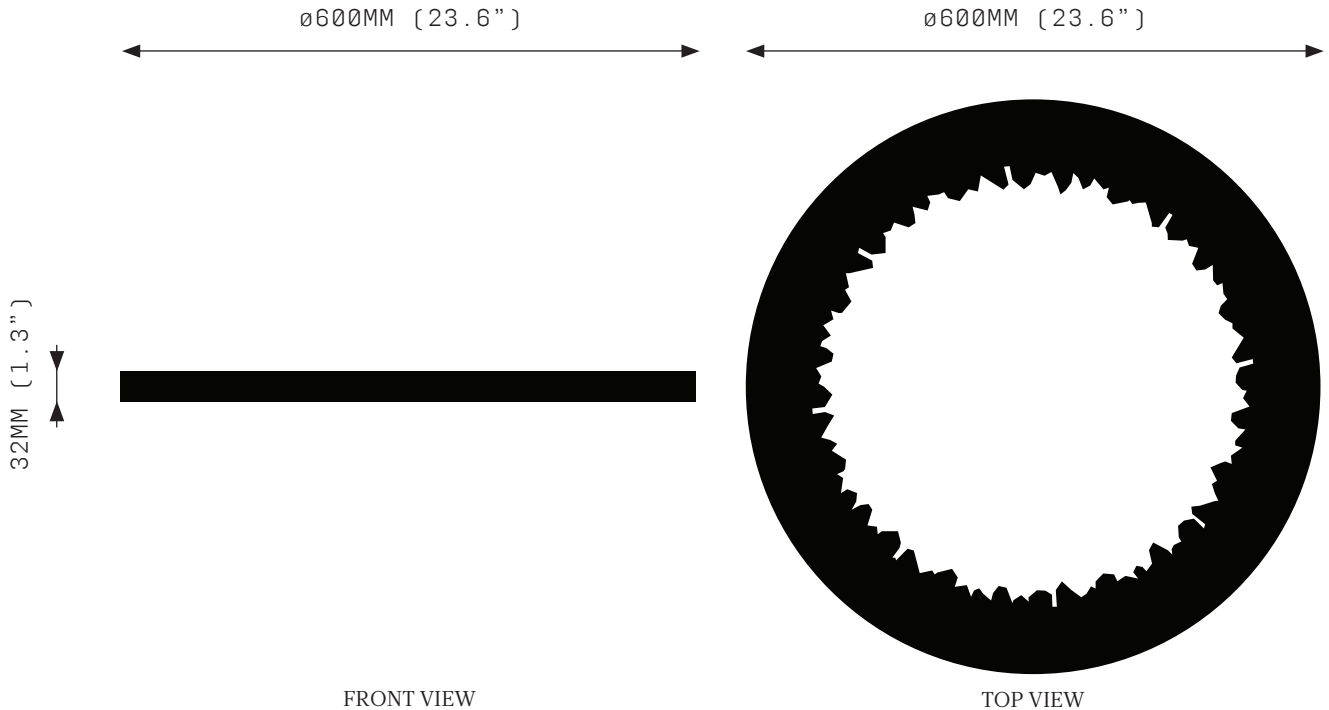

## SPECIFICATIONS

Ordering Code:  
P4.600

Lamp:  
24V LED WW 2700K

Lumens:  
2911 LM

Voltage:  
24V DC

Watts:  
36W

Weight:  
Approx. 9 kg\*  
\*Exclusive of canopy

Inclusions:  
Power Supply Unit x 60W

## SPECIFICATIONS

Ordering Code:  
P4.900

Lamp:  
24V LED WW 2700K

Lumens:  
4366 LM

Voltage:  
24V DC

Watts:  
54W

Weight:  
Approx. 14 kg\*  
\*Exclusive of canopy

Inclusions:  
Power Supply Unit x 60W