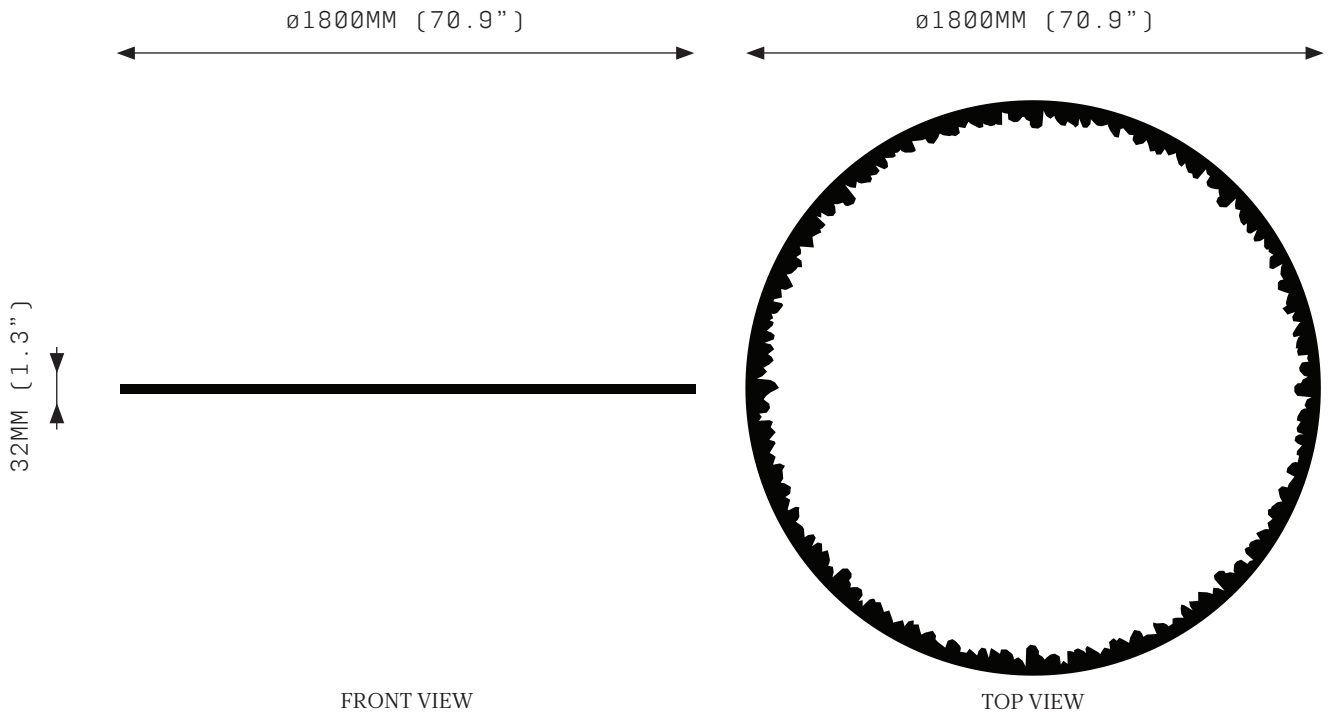

PROMETHEUS IV 1800

SPECIFICATIONS

Ordering Code:
P4.1800

Lamp:
24V LED WW 2700K

Lumens:
8732 LM

Voltage:
24V DC

Watts:
108W

Weight:
Approx. 28 kg*
*Exclusive of canopy

Inclusions:
Power Supply Unit x 150W

Exclusions:
User interface, Dimmer unit

PRODUCT OPTIONS

Finishes:
AB Aged Brass
BB Brushed Brass
HRB Hand Rubbed Brass
DB Dark Bronze
MP Mottled Patina
VER Verdigris
PB Polished Brass
BSS Brushed Stainless Steel*
PSS Polished Stainless Steel*
CL Copper Leaf
SL Silver Leaf
GL Gold Leaf

* Stainless Steel has a different profile.

Suspension:
A-CAB Angled Cable*
V-CAB Vertical Cable

Canopy:*
RFM Round Flush Medium
RFL Round Flush Large
RSM Round Surface Medium
RSL Round Surface Large

*Refer to Canopy Specification Guide

WARRANTY

3 Years Fixture
3 Years Power Supply Unit
3 Years LED

Prometheus IV is a solid fixture that will require very little maintenance over the years.

If your Prometheus IV is treated with care, it will shine brightly for many years to come.

Quartz is a mineral formed by the Earth. Each crystal piece will be unique due to natural variation of size, shape, colour and clarity.

Contact us for custom variations.

Installation should only be undertaken by a qualified professional