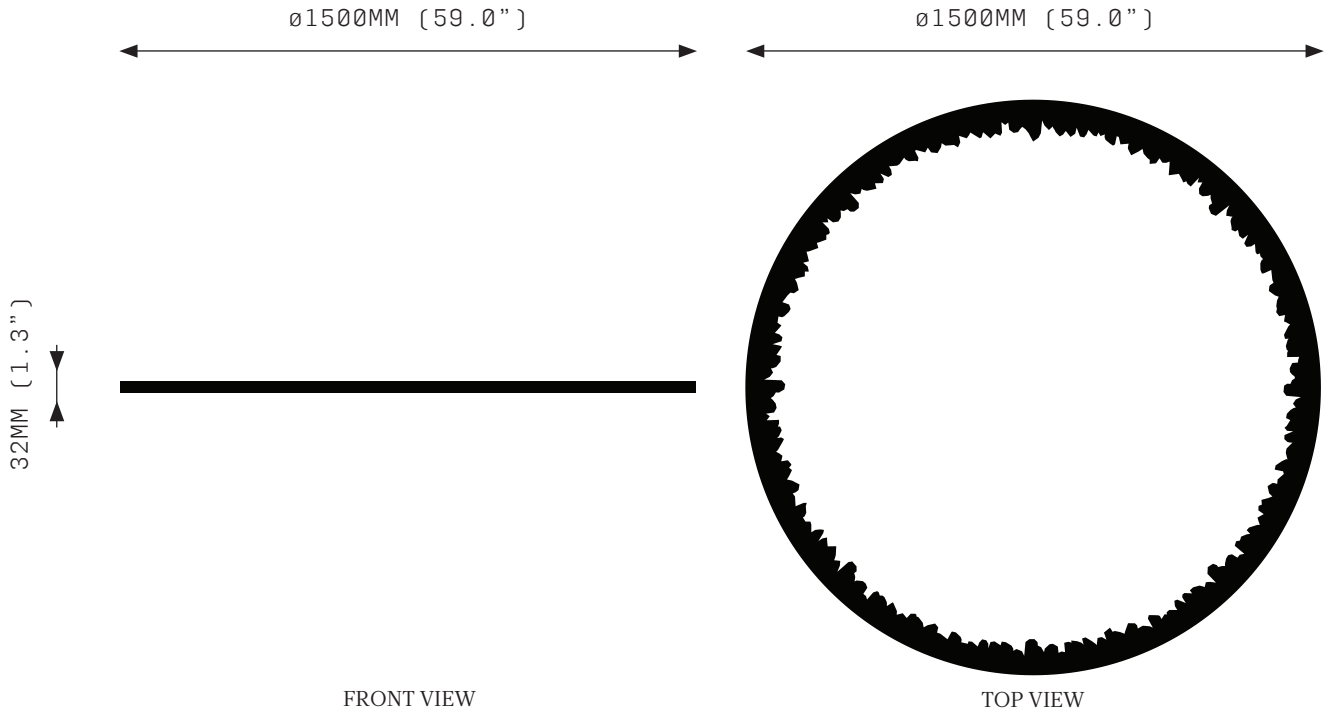

PROMETHEUS IV 1500

SPECIFICATIONS

Ordering Code:
P4.1500

Lamp:
24V LED WW 2700K

Lumens:
7277 LM

Voltage:
24V DC

Watts:
90W

Weight:
Approx. 23 kg*
*Exclusive of canopy

Inclusions:
Power Supply Unit x 100W

Exclusions:
User interface, Dimmer unit

PRODUCT OPTIONS

Finishes:
AB Aged Brass
BB Brushed Brass
HRB Hand Rubbed Brass
DB Dark Bronze
MP Mottled Patina
VER Verdigris
PB Polished Brass
BSS Brushed Stainless Steel*
PSS Polished Stainless Steel*
CL Copper Leaf
SL Silver Leaf
GL Gold Leaf

* Stainless Steel has a different profile.

Suspension:
A-CAB Angled Cable*
V-CAB Vertical Cable

Canopy:*
RFM Round Flush Medium
RFL Round Flush Large
RSM Round Surface Medium
RSL Round Surface Large

*Refer to Canopy Specification Guide

WARRANTY

3 Years Fixture
3 Years Power Supply Unit
3 Years LED

Prometheus IV is a solid fixture that will require very little maintenance over the years.

If your Prometheus IV is treated with care, it will shine brightly for many years to come.

Quartz is a mineral formed by the Earth. Each crystal piece will be unique due to natural variation of size, shape, colour and clarity.

Contact us for custom variations.

Installation should only be undertaken by a qualified professional