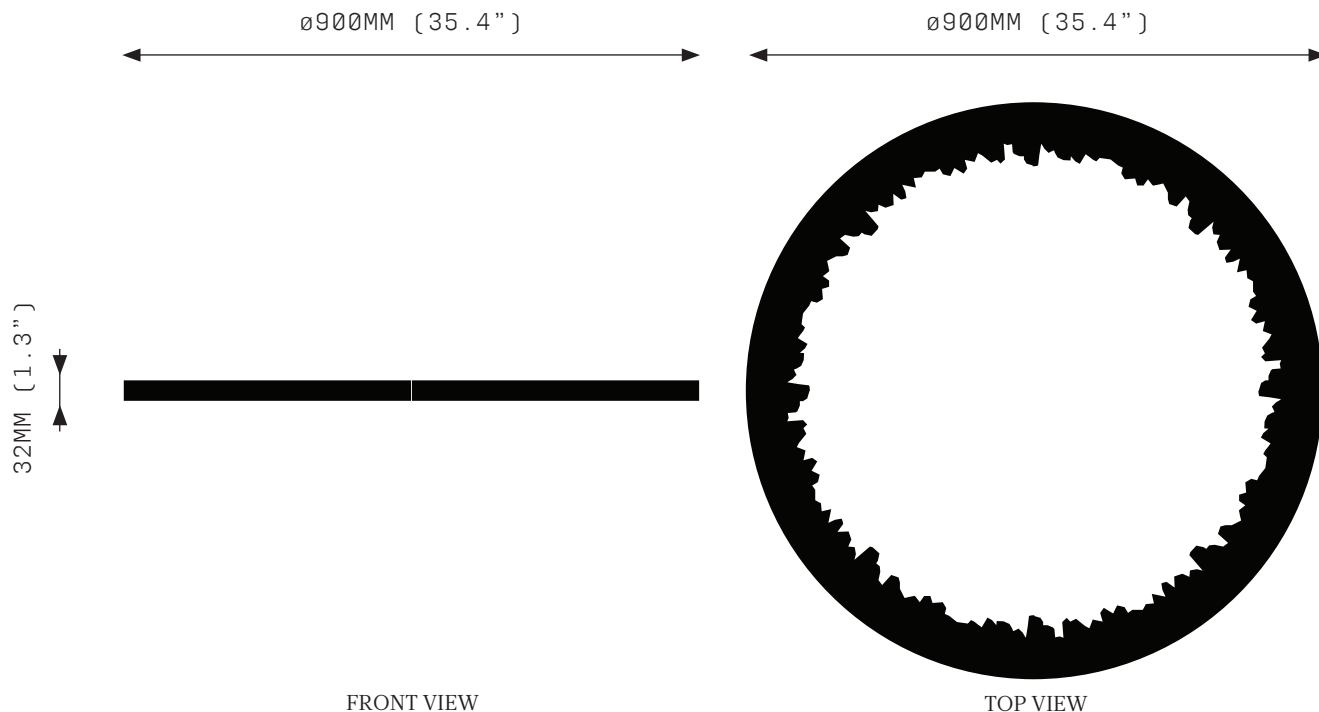

## SPECIFICATIONS

Ordering Code:  
P4.600

Lamp:  
24V LED WW 2700K

Lumens:  
2911 LM

Voltage:  
24V DC

Watts:  
36W

Weight:  
Approx. 9 kg\*  
\*Exclusive of canopy

Inclusions:  
Power Supply Unit x 60W

## SPECIFICATIONS

Ordering Code:  
P4.900

Lamp:  
24V LED WW 2700K

Lumens:  
4366 LM

Voltage:  
24V DC

Watts:  
54W

Weight:  
Approx. 14 kg\*  
\*Exclusive of canopy

Inclusions:  
Power Supply Unit x 60W