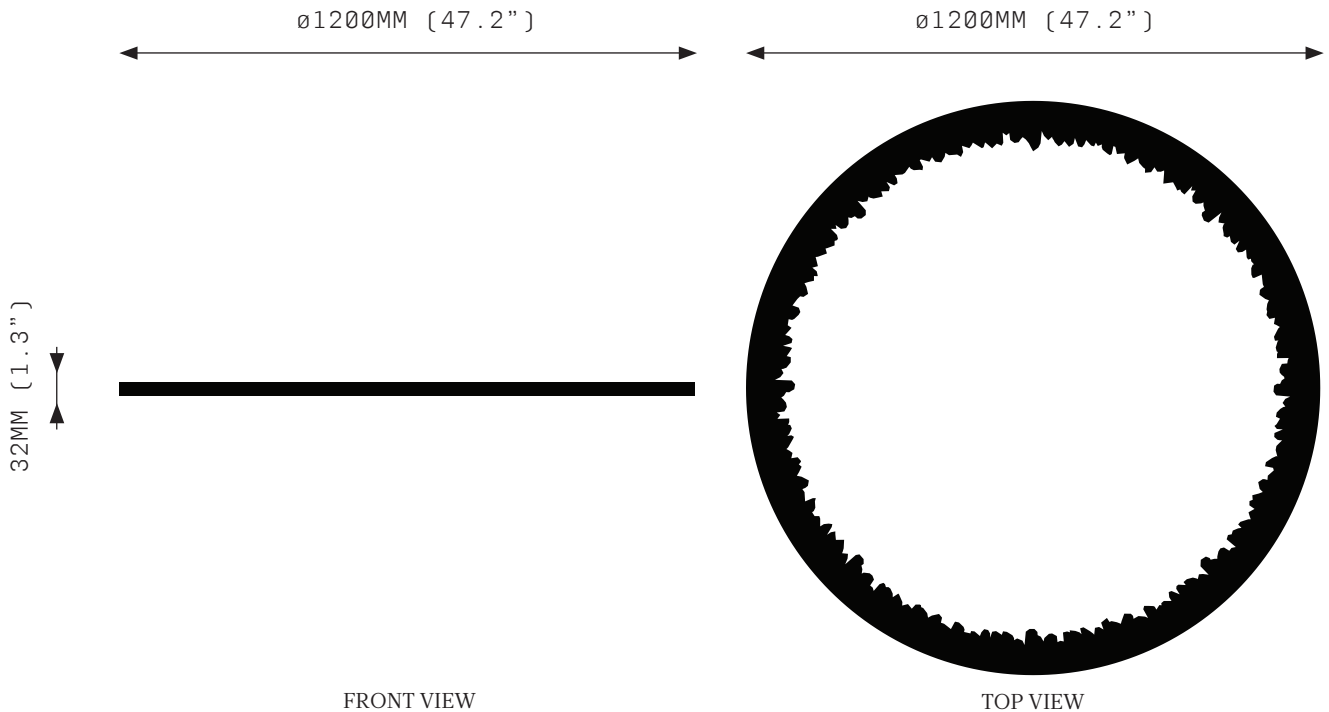

PROMETHEUS IV 1200

SPECIFICATIONS

Ordering Code:
P4.1200

Lamp:
24V LED WW 2700K

Lumens:
5822 LM

Voltage:
24V DC

Watts:
72W

Weight:
Approx. 19 kg*
*Exclusive of canopy

Inclusions:
Power Supply Unit x 100W

Exclusions:
User interface, Dimmer unit

PRODUCT OPTIONS

Finishes:
AB Aged Brass
BB Brushed Brass
HRB Hand Rubbed Brass
DB Dark Bronze
MP Mottled Patina
VER Verdigris
PB Polished Brass
BSS Brushed Stainless Steel*
PSS Polished Stainless Steel*
CL Copper Leaf
SL Silver Leaf
GL Gold Leaf

* Stainless Steel has a different profile.

Suspension:
A-CAB Angled Cable*
V-CAB Vertical Cable

Canopy:*
RFM Round Flush Medium
RFL Round Flush Large
RSM Round Surface Medium
RSL Round Surface Large

*Refer to Canopy Specification Guide

WARRANTY

3 Years Fixture
3 Years Power Supply Unit
3 Years LED

Prometheus IV is a solid fixture that will require very little maintenance over the years.

If your Prometheus IV is treated with care, it will shine brightly for many years to come.

Quartz is a mineral formed by the Earth. Each crystal piece will be unique due to natural variation of size, shape, colour and clarity.

Contact us for custom variations.

Installation should only be undertaken by a qualified professional