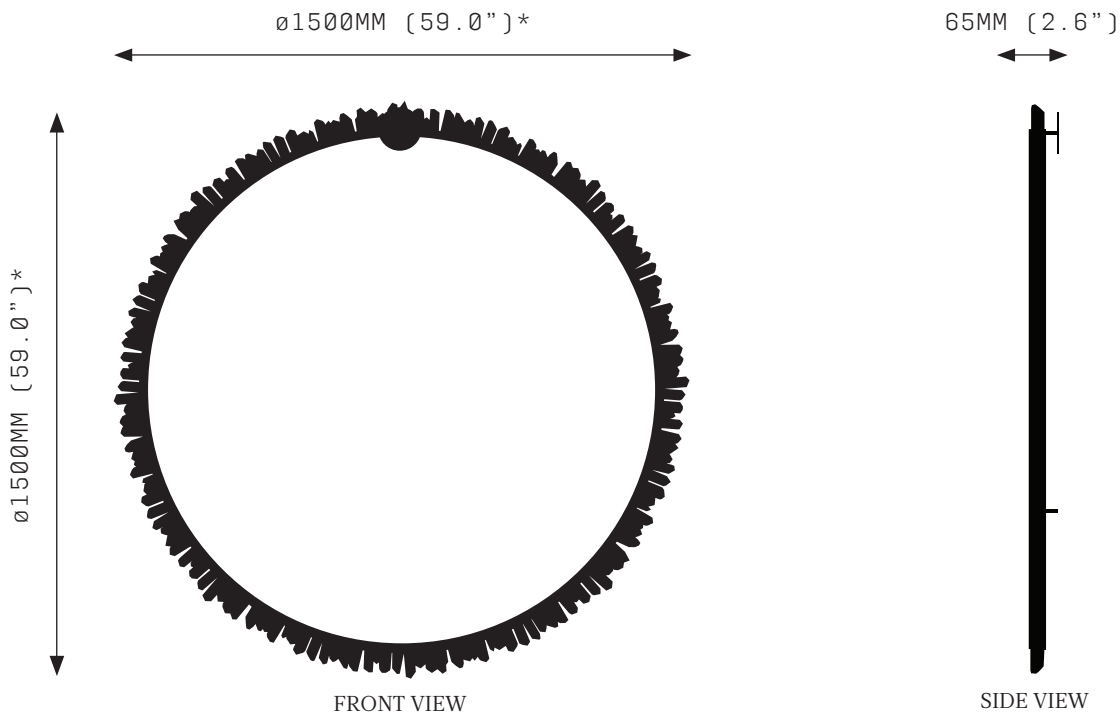

# PROMETHEUS III SCONCE 1500

\*Dimension refers to ring OD, excluding crystals.