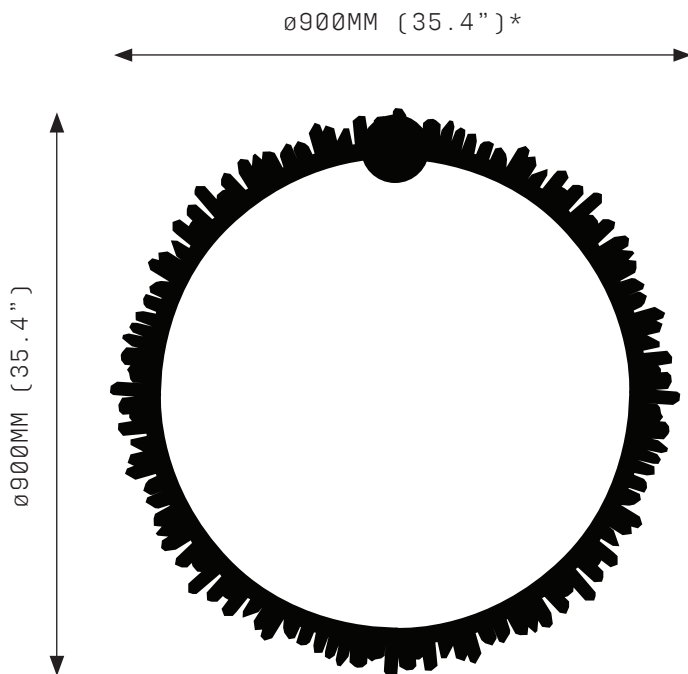

# PROMETHEUS III 600

\*Dimension refers to ring OD, excluding crystals.

FRONT VIEW

TOP VIEW

## SPECIFICATIONS

Ordering Code:  
P3.600

Lamp:  
24V LED WW 2700K

Lumens:  
2911 LM

Voltage:  
24V DC

Watts:  
36W

Weight:  
Approx. 9 kg\*  
\*Exclusive of canopy

Inclusions:  
Power Supply Unit x 60W

# PROMETHEUS III SCONCE 900

\*Dimension refers to ring OD, excluding crystals.

FRONT VIEW

65MM (2.6")\*

SIDE VIEW