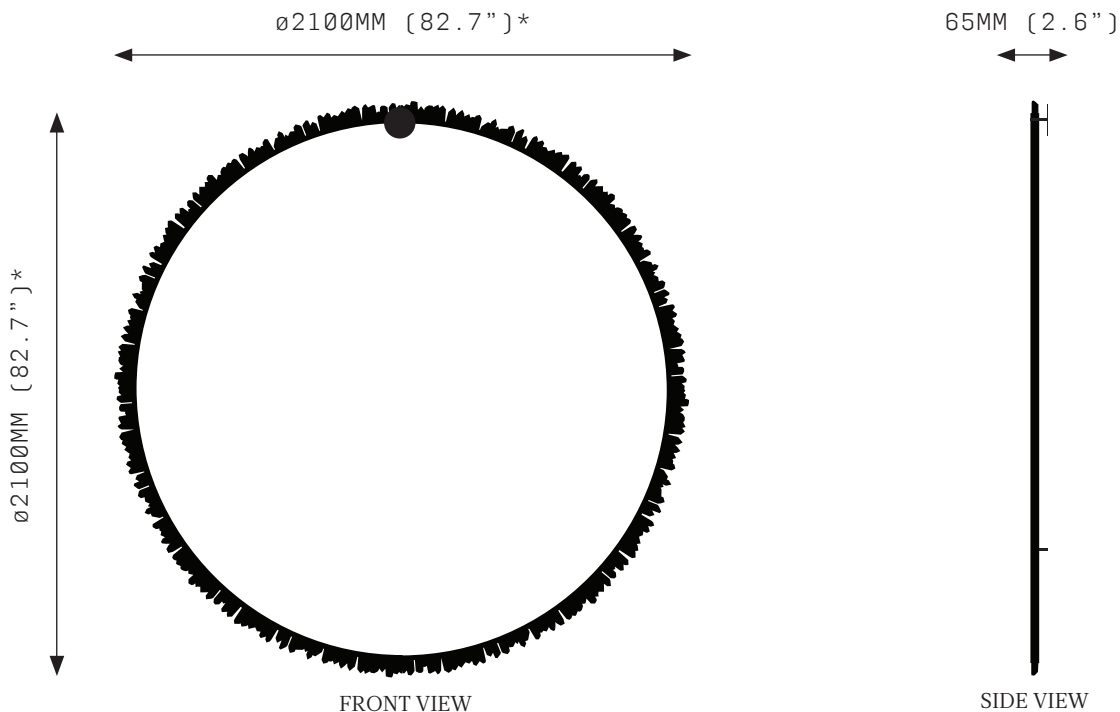

# PROMETHEUS III SCONCE 2100

\*Dimension refers to ring OD, excluding crystals.