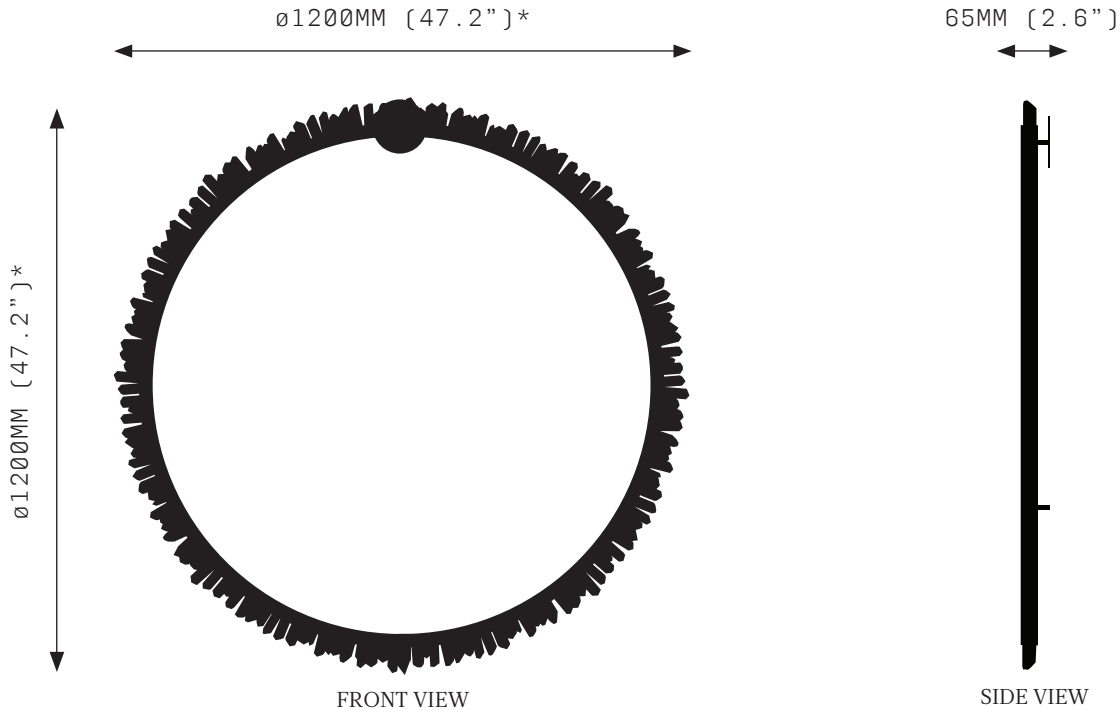

PROMETHEUS III SCONCE 1200

*Dimension refers to ring OD, excluding crystals.

SPECIFICATIONS

Ordering Code:
P3.W.1200

Lamp:
24V LED WW 2700K

Lumens:
5822 LM

Voltage:
24V DC

Watts:
72W

Weight:
Approx. 19 kg

Inclusions:
Power Supply Unit x 100W

Exclusions:
User interface, Dimmer unit

PRODUCT OPTIONS

Finishes:
AB Aged Brass
BB Brushed Brass
HRB Hand Rubbed Brass
DB Dark Bronze
MP Mottled Patina
VER Verdigris
PB Polished Brass
BSS Brushed Stainless Steel*
PSS Polished Stainless Steel*
CL Copper Leaf
SL Silver Leaf
GL Gold Leaf

* Stainless Steel has a different profile.

WARRANTY

3 Years Fixture
3 Years Power Supply Unit
3 Years LED

Prometheus III Sconce is a solid fixture that will require very little maintenance over the years.

If your Prometheus III Sconce is treated with care, it will shine brightly for many years to come.

Quartz is a mineral formed by the Earth. Each crystal piece will be unique due to natural variation of size, shape, colour and clarity.

Contact us for custom variations.

Installation should only be undertaken by a qualified professional