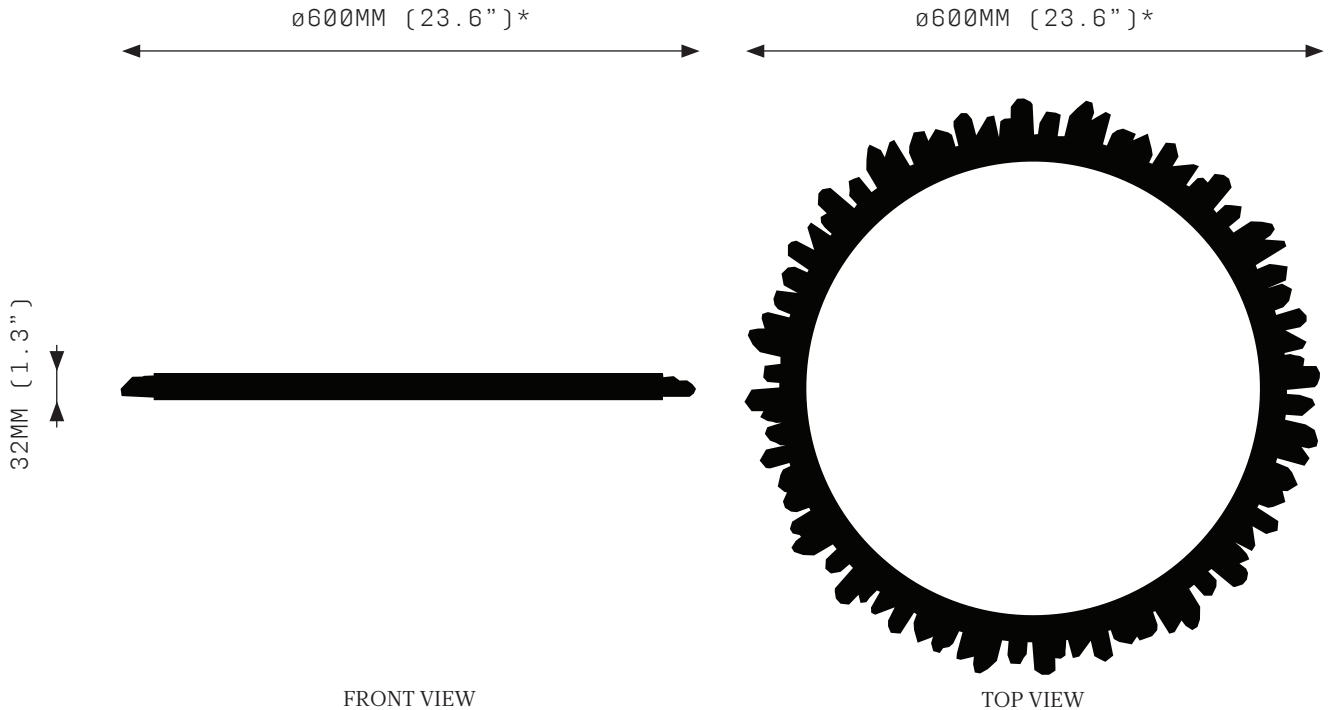

# PROMETHEUS III 600

\*Dimension refers to ring OD, excluding crystals.

FRONT VIEW

TOP VIEW

## SPECIFICATIONS

Ordering Code:  
P3.600

Lamp:  
24V LED WW 2700K

Lumens:  
2911 LM

Voltage:  
24V DC

Watts:  
36W

Weight:  
Approx. 9 kg\*  
\*Exclusive of canopy

Inclusions:  
Power Supply Unit x 60W

## SPECIFICATIONS

Ordering Code:  
P3.900

Lamp:  
24V LED WW 2700K

Lumens:  
4366 LM

Voltage:  
24V DC

Watts:  
54W

Weight:  
Approx. 14 kg\*  
\*Exclusive of canopy

Inclusions:  
Power Supply Unit x 60W