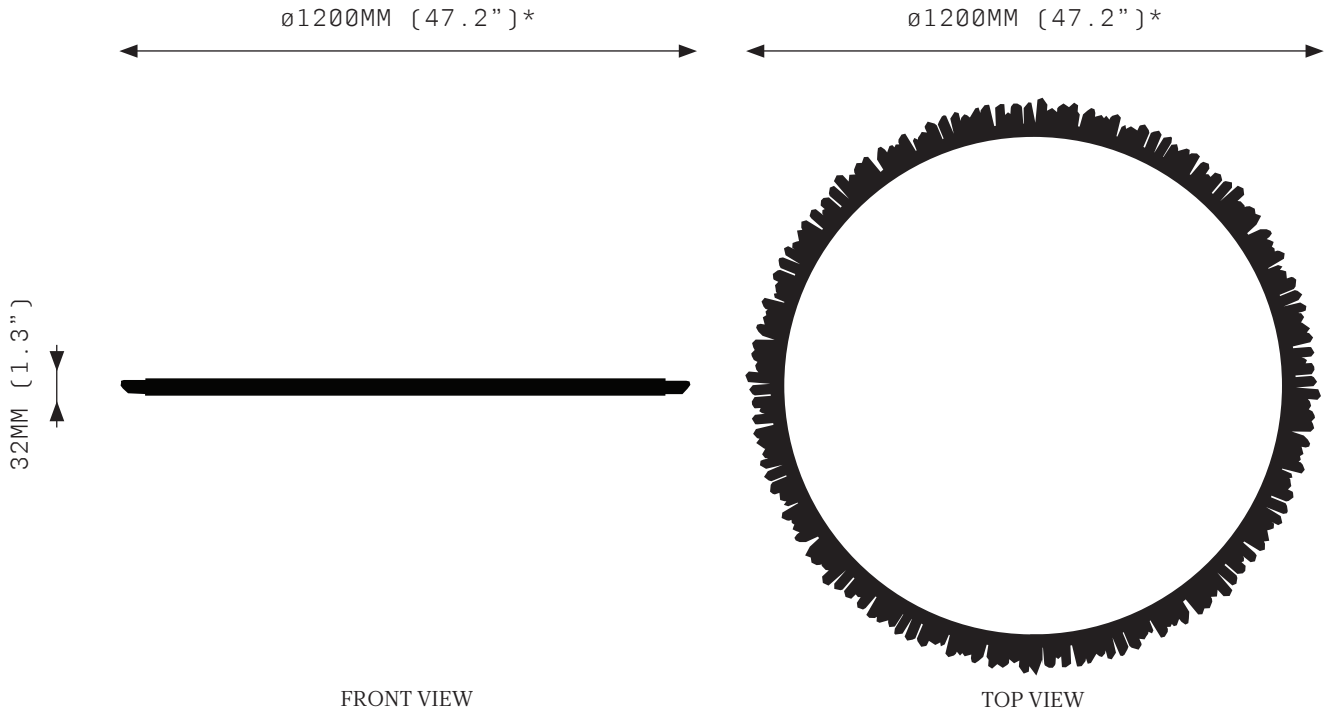

PROMETHEUS III 1200

*Dimension refers to ring OD, excluding crystals.

SPECIFICATIONS

Ordering Code:
P3.1200

Lamp:
24V LED WW 2700K

Lumens:
5822 LM

Voltage:
24V DC

Watts:
72W

Weight:
Approx. 19 kg*
*Exclusive of canopy

Inclusions:
Power Supply Unit x 100W

Exclusions:
User interface, Dimmer unit

PRODUCT OPTIONS

Finishes:
AB Aged Brass
BB Brushed Brass
HRB Hand Rubbed Brass
DB Dark Bronze
MP Mottled Patina
VER Verdigris
PB Polished Brass
BSS Brushed Stainless Steel*
PSS Polished Stainless Steel*
CL Copper Leaf
SL Silver Leaf
GL Gold Leaf

* Stainless Steel has a different profile.

Suspension:
A-CAB Angled Cable*
V-CAB Vertical Cable

Canopy:*
RFM Round Flush Medium
RFL Round Flush Large
RSM Round Surface Medium
RSL Round Surface Large

*Refer to Canopy Specification Guide

WARRANTY

3 Years Fixture
3 Years Power Supply Unit
3 Years LED

Prometheus III is a solid fixture that will require very little maintenance over the years.

If your Prometheus III is treated with care, it will shine brightly for many years to come.

Quartz is a mineral formed by the Earth. Each crystal piece will be unique due to natural variation of size, shape, colour and clarity.

Contact us for custom variations.

Installation should only be undertaken by a qualified professional