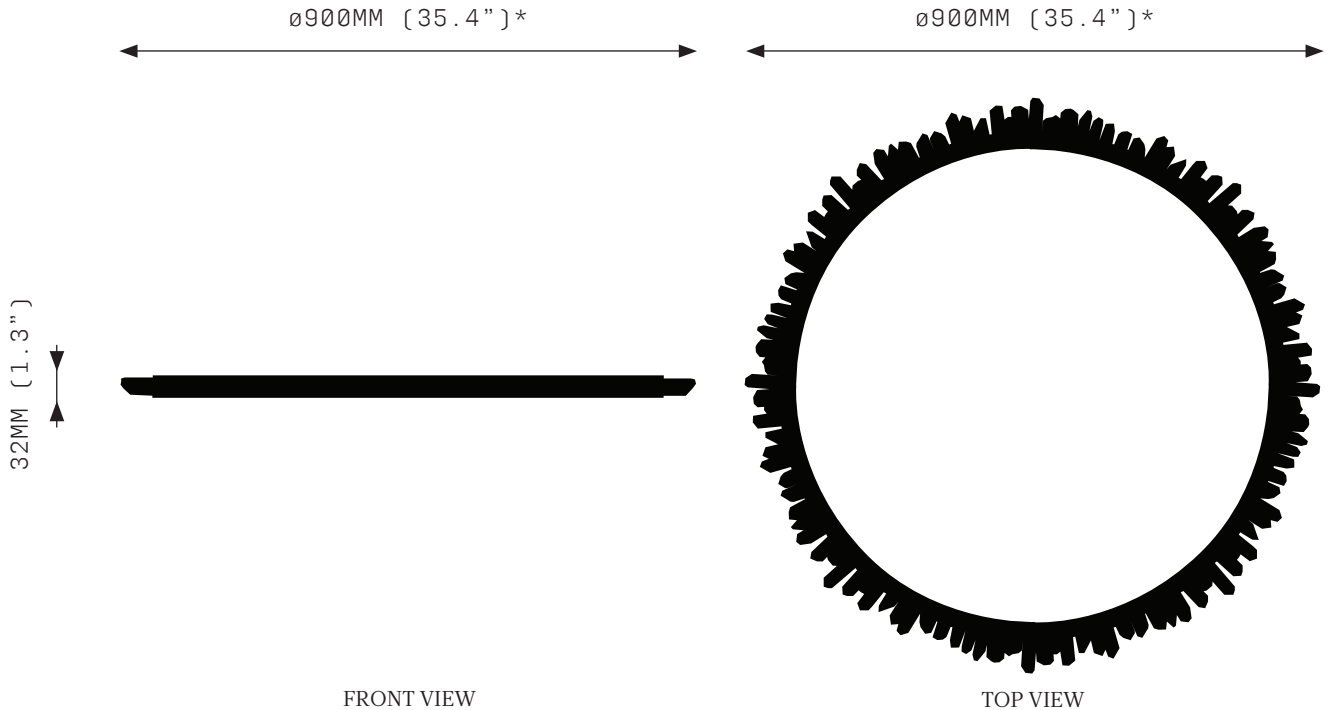

## SPECIFICATIONS

Ordering Code:  
P3.600

Lamp:  
24V LED WW 2700K

Lumens:  
2911 LM

Voltage:  
24V DC

Watts:  
36W

Weight:  
Approx. 9 kg\*  
\*Exclusive of canopy

Inclusions:  
Power Supply Unit x 60W

# PROMETHEUS III 900

\*Dimension refers to ring OD, excluding crystals.

FRONT VIEW

TOP VIEW