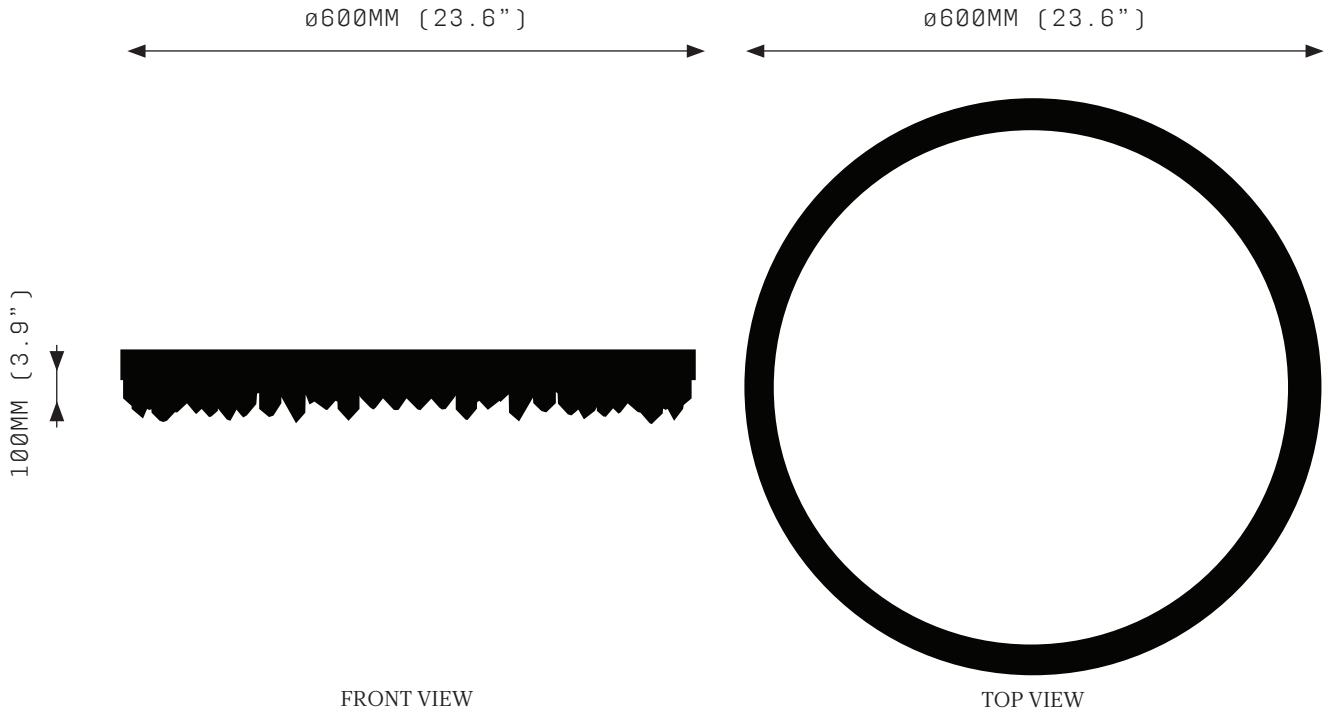

PROMETHEUS II 600

FRONT VIEW

TOP VIEW

SPECIFICATIONS

Ordering Code:
P2.600

Lamp:
24V LED WW 2700K

Lumens:
2911 LM

Voltage:
24V DC

Watts:
36W

Weight:
Approx. 9 kg*
*Exclusive of canopy

Inclusions:
Power Supply Unit x 60W

Exclusions:
User interface, Dimmer unit

PRODUCT OPTIONS

Finishes:
AB Aged Brass
BB Brushed Brass
HRB Hand Rubbed Brass
DB Dark Bronze
MP Mottled Patina
BSS Brushed Stainless Steel*
VER Verdigris
PB Polished Brass
PSS Polished Stainless Steel*
CL Copper Leaf
SL Silver Leaf
GL Gold Leaf

* Stainless Steel has a different profile.

Suspension:
A-CAB Angled Cable*
V-CAB Vertical Cable

Canopy:*
RFM Round Flush Medium
RFL Round Flush Large
RSM Round Surface Medium
RSL Round Surface Large

*Refer to Canopy Specification Guide

WARRANTY

3 Years Fixture
3 Years Power Supply Unit
3 Years LED

Prometheus II is a solid fixture that will require very little maintenance over the years.

If your Prometheus II is treated with care, it will shine brightly for many years to come.

Quartz is a mineral formed by the Earth. Each crystal piece will be unique due to natural variation of size, shape, colour and clarity.

Contact us for custom variations.

Installation should only be undertaken by a qualified professional