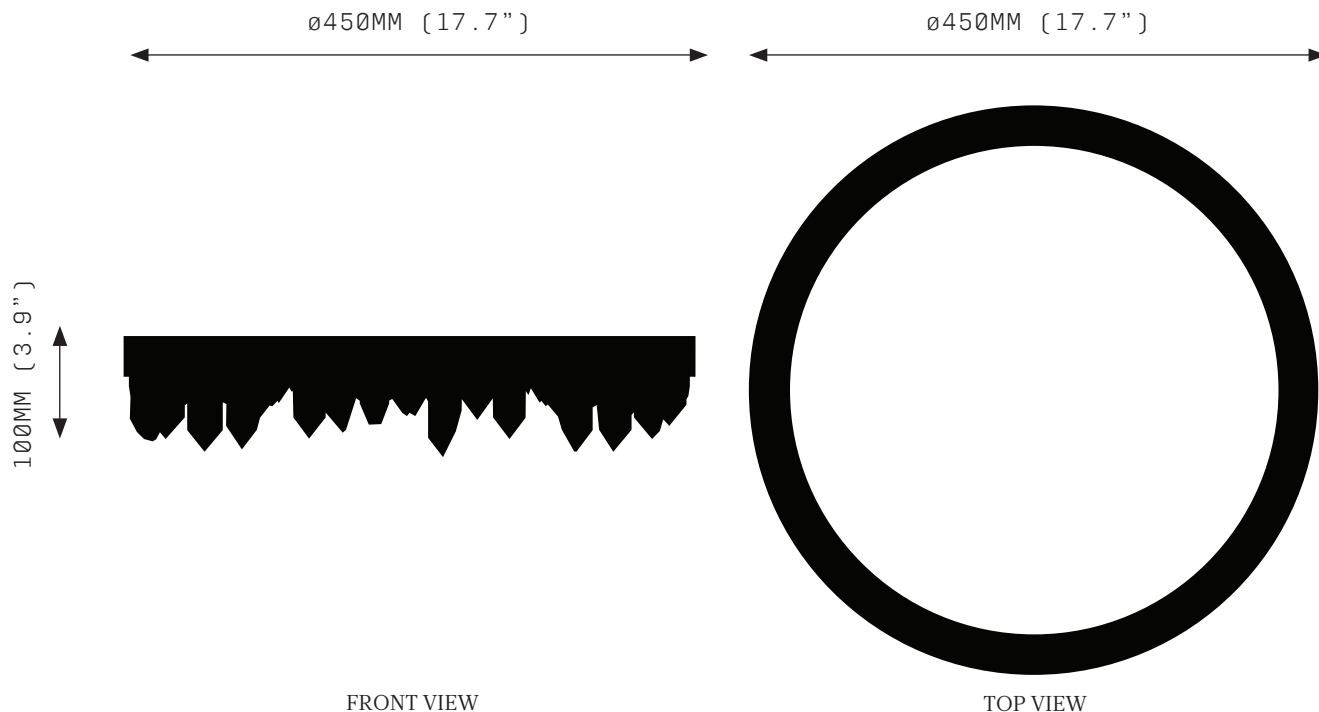

PROMETHEUS II 450

FRONT VIEW

TOP VIEW

SPECIFICATIONS

Ordering Code:
P2.450

Lamp:
24V LED WW 2700K

Lumens:
2183 LM

Voltage:
24V DC

Watts:
27W

Weight:
Approx. 7 kg*
*Exclusive of canopy

Inclusions:
Power Supply Unit x 60W

Exclusions:
User interface, Dimmer unit

PRODUCT OPTIONS

Finishes:
AB Aged Brass
BB Brushed Brass
HRB Hand Rubbed Brass
DB Dark Bronze
MP Mottled Patina
BSS Brushed Stainless Steel*
VER Verdigris
PB Polished Brass
PSS Polished Stainless Steel*
CL Copper Leaf
SL Silver Leaf
GL Gold Leaf