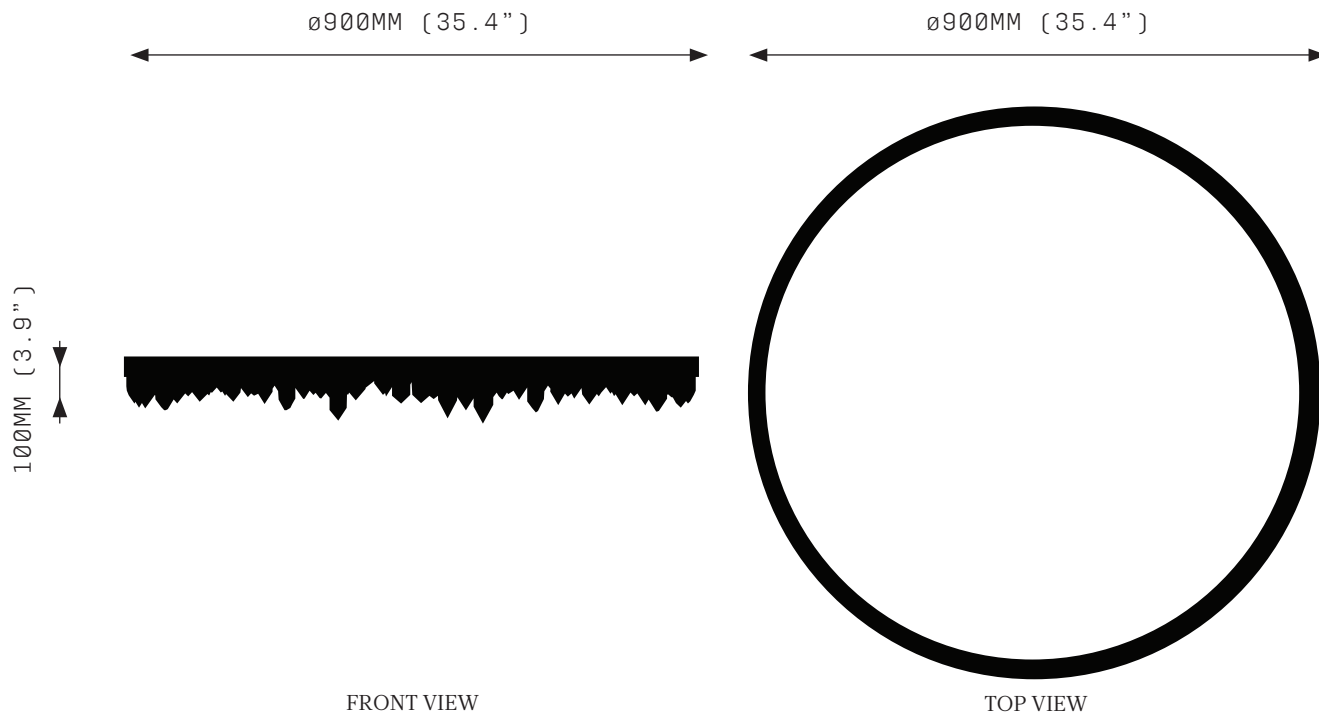

PROMETHEUS II 900

SPECIFICATIONS

Ordering Code:
P2.900

Lamp:
24V LED WW 2700K

Lumens:
4366 LM

Voltage:
24V DC

Watts:
54W

Weight:
Approx. 14 kg*
*Exclusive of canopy