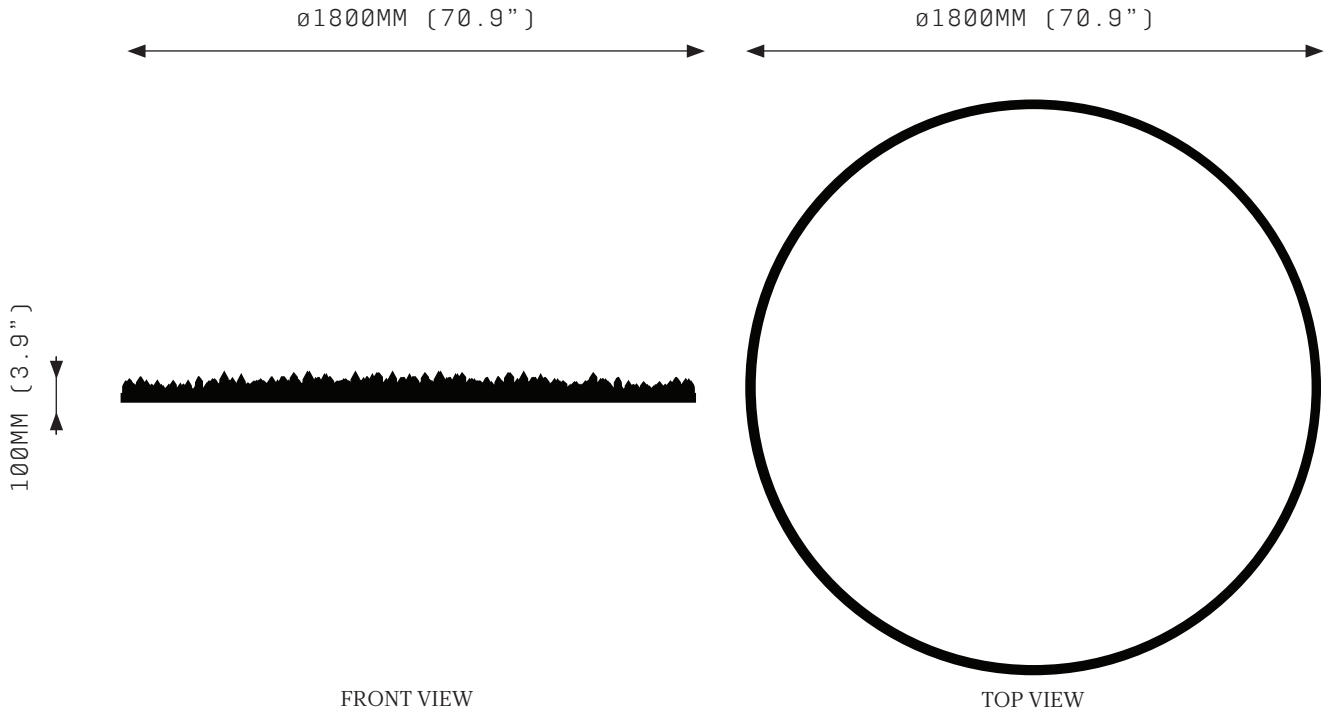

PROMETHEUS I 1800

SPECIFICATIONS

Ordering Code:
P1.1800

Lamp:
24V LED WW 2700K

Lumens:
8732 LM

Voltage:
24V DC

Watts:
108W

Weight:
Approx. 28 kg*
*Exclusive of canopy

Inclusions:
Power Supply Unit x 150W

Exclusions:
User interface, Dimmer unit

PRODUCT OPTIONS

Finishes:
AB Aged Brass
BB Brushed Brass
HRB Hand Rubbed Brass
DB Dark Bronze
MP Mottled Patina
BSS Brushed Stainless Steel*
VER Verdigris
PB Polished Brass
PSS Polished Stainless Steel*
CL Copper Leaf
SL Silver Leaf
GL Gold Leaf

* Stainless Steel has a different profile.

Suspension:
A-CAB Angled Cable*
V-CAB Vertical Cable

Canopy:*
RFM Round Flush Medium
RFL Round Flush Large
RSM Round Surface Medium
RSL Round Surface Large

*Refer to Canopy Specification Guide

WARRANTY

3 Years Fixture
3 Years Power Supply Unit
3 Years LED

Prometheus I is a solid fixture that will require very little maintenance over the years.

If your Prometheus I is treated with care, it will shine brightly for many years to come.

Quartz is a mineral formed by the Earth. Each crystal piece will be unique due to natural variation of size, shape, colour and clarity.

Contact us for custom variations.

Installation should only be undertaken by a qualified professional