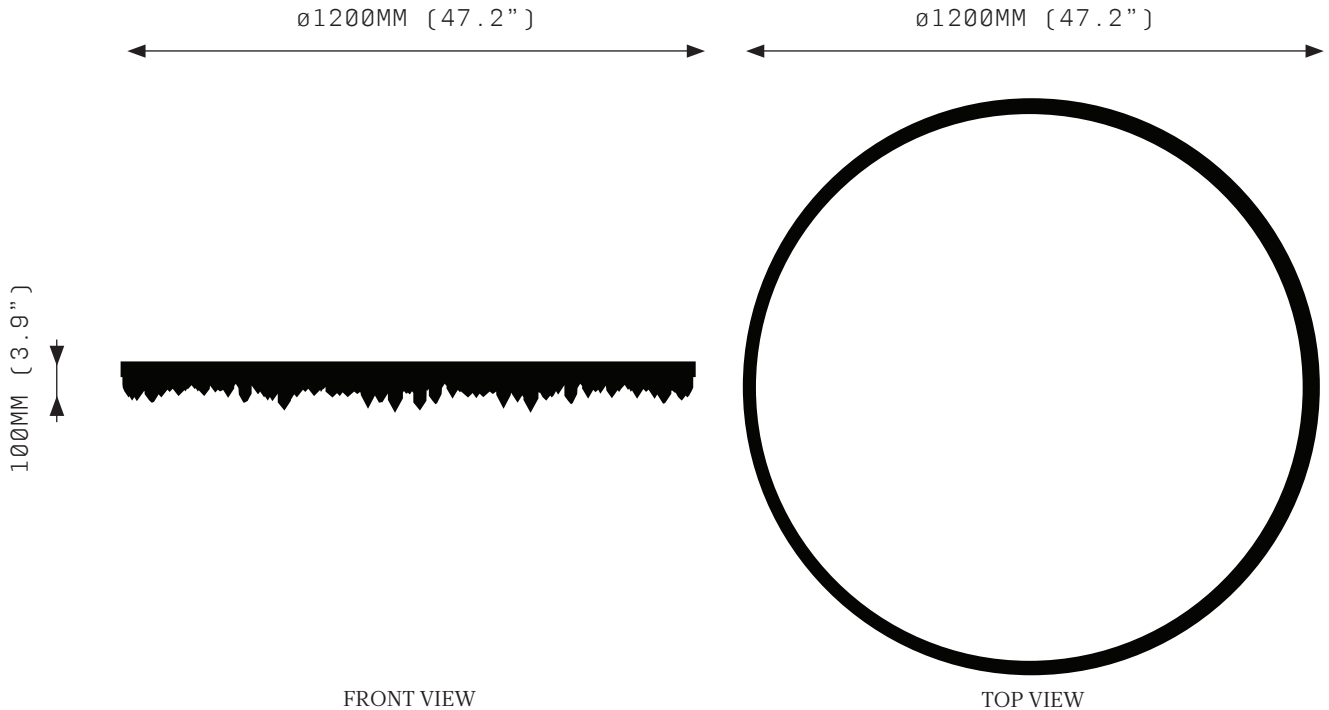

PROMETHEUS II 1200

SPECIFICATIONS

Ordering Code:
P2.1200

Lamp:
24V LED WW 2700K

Lumens:
5822 LM

Voltage:
24V DC

Watts:
72W

Weight:
Approx. 19 kg*
*Exclusive of canopy

Inclusions:
Power Supply Unit x 100W

Exclusions:
User interface, Dimmer unit

PRODUCT OPTIONS

Finishes:
AB Aged Brass
BB Brushed Brass
HRB Hand Rubbed Brass
DB Dark Bronze
MP Mottled Patina
BSS Brushed Stainless Steel*
VER Verdigris
PB Polished Brass
PSS Polished Stainless Steel*
CL Copper Leaf
SL Silver Leaf
GL Gold Leaf

* Stainless Steel has a different profile.

Suspension:
A-CAB Angled Cable*
V-CAB Vertical Cable

Canopy:*
RFM Round Flush Medium
RFL Round Flush Large
RSM Round Surface Medium
RSL Round Surface Large

*Refer to Canopy Specification Guide

WARRANTY

3 Years Fixture
3 Years Power Supply Unit
3 Years LED

Prometheus II is a solid fixture that will require very little maintenance over the years.

If your Prometheus II is treated with care, it will shine brightly for many years to come.

Quartz is a mineral formed by the Earth. Each crystal piece will be unique due to natural variation of size, shape, colour and clarity.

Contact us for custom variations.

Installation should only be undertaken by a qualified professional