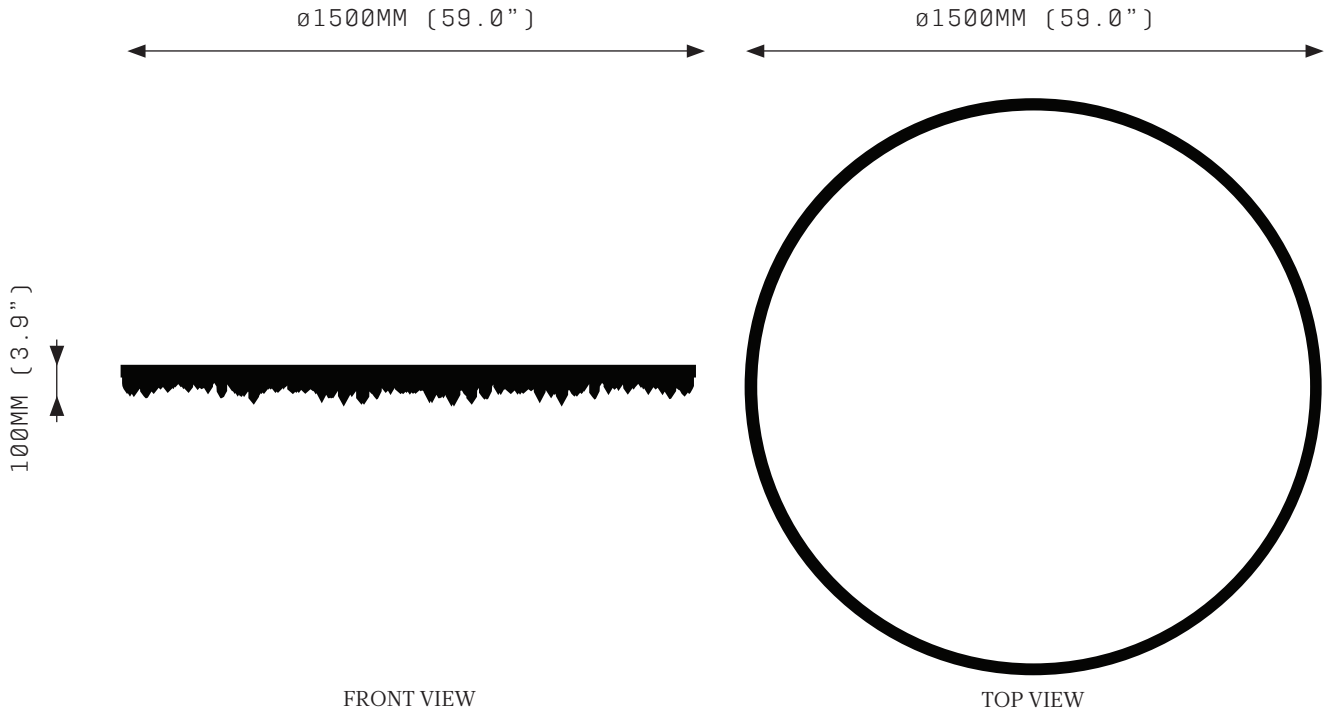

PROMETHEUS II 1500

FRONT VIEW

TOP VIEW

SPECIFICATIONS

Ordering Code:
P2.1500

Lamp:
24V LED WW 2700K

Lumens:
7277 LM

Voltage:
24V DC

Watts:
90W

Weight:
Approx. 23 kg*
*Exclusive of canopy

Inclusions:
Power Supply Unit x 100W

Exclusions:
User interface, Dimmer unit

PRODUCT OPTIONS

Finishes:
AB Aged Brass
BB Brushed Brass
HRB Hand Rubbed Brass
DB Dark Bronze
MP Mottled Patina
BSS Brushed Stainless Steel*
VER Verdigris
PB Polished Brass
PSS Polished Stainless Steel*
CL Copper Leaf
SL Silver Leaf
GL Gold Leaf

* Stainless Steel has a different profile.

Suspension:
A-CAB Angled Cable*
V-CAB Vertical Cable

Canopy:*
RFM Round Flush Medium
RFL Round Flush Large
RSM Round Surface Medium
RSL Round Surface Large

*Refer to Canopy Specification Guide

WARRANTY

3 Years Fixture
3 Years Power Supply Unit
3 Years LED

Prometheus II is a solid fixture that will require very little maintenance over the years.

If your Prometheus II is treated with care, it will shine brightly for many years to come.

Quartz is a mineral formed by the Earth. Each crystal piece will be unique due to natural variation of size, shape, colour and clarity.

Contact us for custom variations.

Installation should only be undertaken by a qualified professional