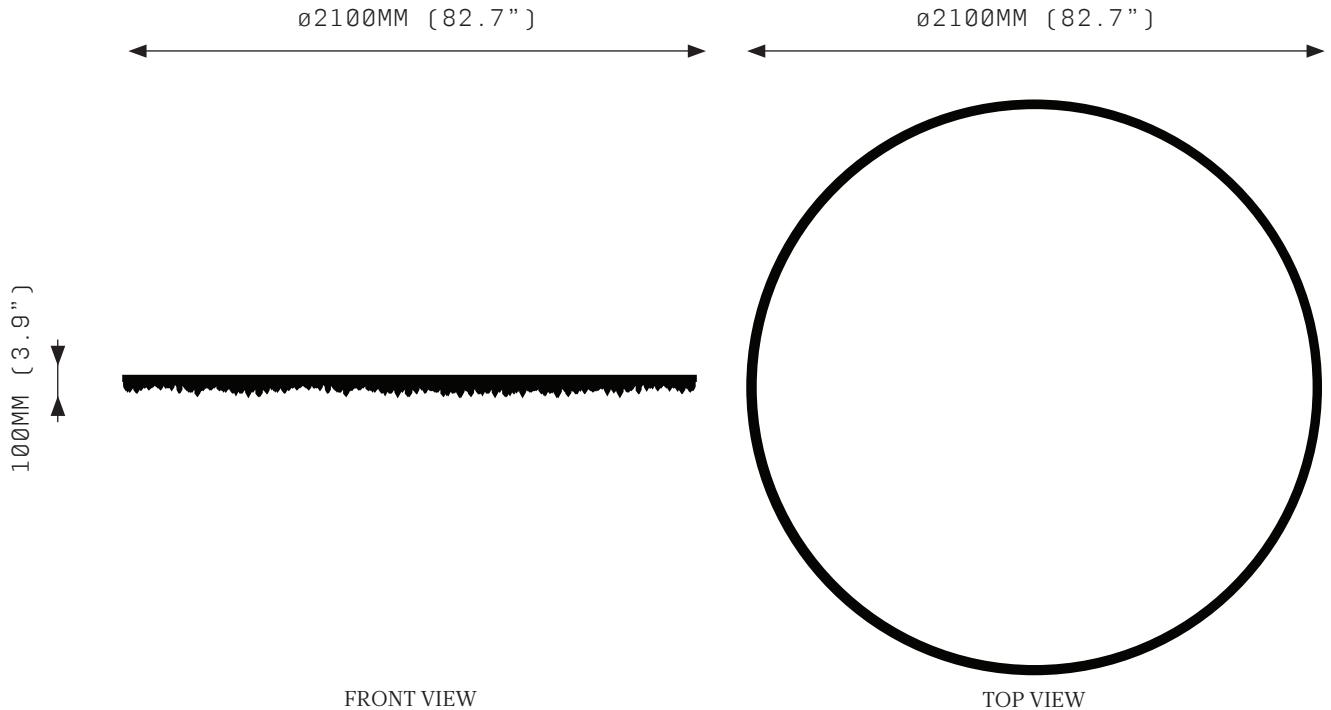

PROMETHEUS II 2100

SPECIFICATIONS

Ordering Code:
P2.2100

Lamp:
24V LED WW 2700K

Lumens:
10188 LM

Voltage:
24V DC

Watts:
126W

Weight:
Approx. 33 kg*
*Exclusive of canopy