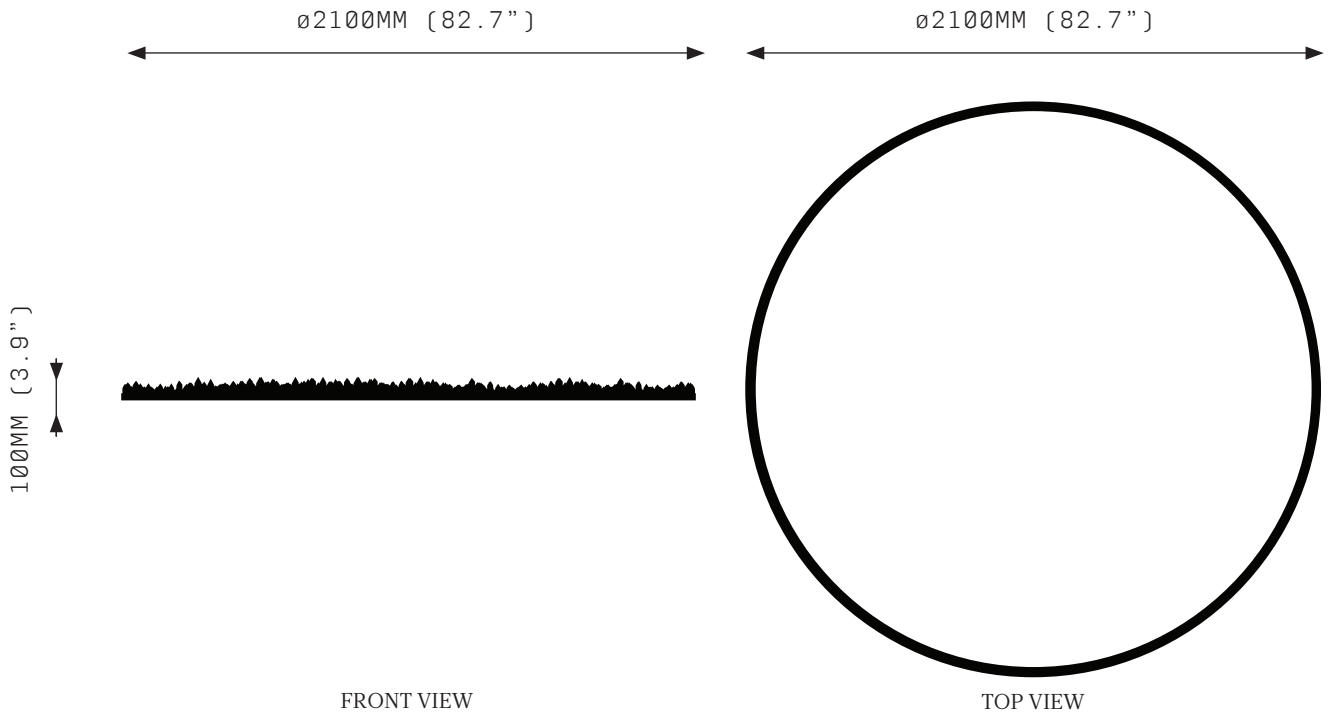

PROMETHEUS I 2100

SPECIFICATIONS

Ordering Code:
P1.2100

Lamp:
24V LED WW 2700K

Lumens:
10188 LM

Voltage:
24V DC

Watts:
126W

Weight:
Approx. 33 kg*
*Exclusive of canopy

Inclusions:
Power Supply Unit x 150W

Exclusions:
User interface, Dimmer unit

PRODUCT OPTIONS

Finishes:
AB Aged Brass
BB Brushed Brass
HRB Hand Rubbed Brass
DB Dark Bronze
MP Mottled Patina
BSS Brushed Stainless Steel*
VER Verdigris
PB Polished Brass
PSS Polished Stainless Steel*
CL Copper Leaf
SL Silver Leaf
GL Gold Leaf

* Stainless Steel has a different profile.

Suspension:
A-CAB Angled Cable*
V-CAB Vertical Cable

Canopy:*
RFM Round Flush Medium
RFL Round Flush Large
RSM Round Surface Medium
RSL Round Surface Large

*Refer to Canopy Specification Guide

WARRANTY

3 Years Fixture
3 Years Power Supply Unit
3 Years LED

Prometheus I is a solid fixture that will require very little maintenance over the years.

If your Prometheus I is treated with care, it will shine brightly for many years to come.

Quartz is a mineral formed by the Earth. Each crystal piece will be unique due to natural variation of size, shape, colour and clarity.

Contact us for custom variations.

Installation should only be undertaken by a qualified professional