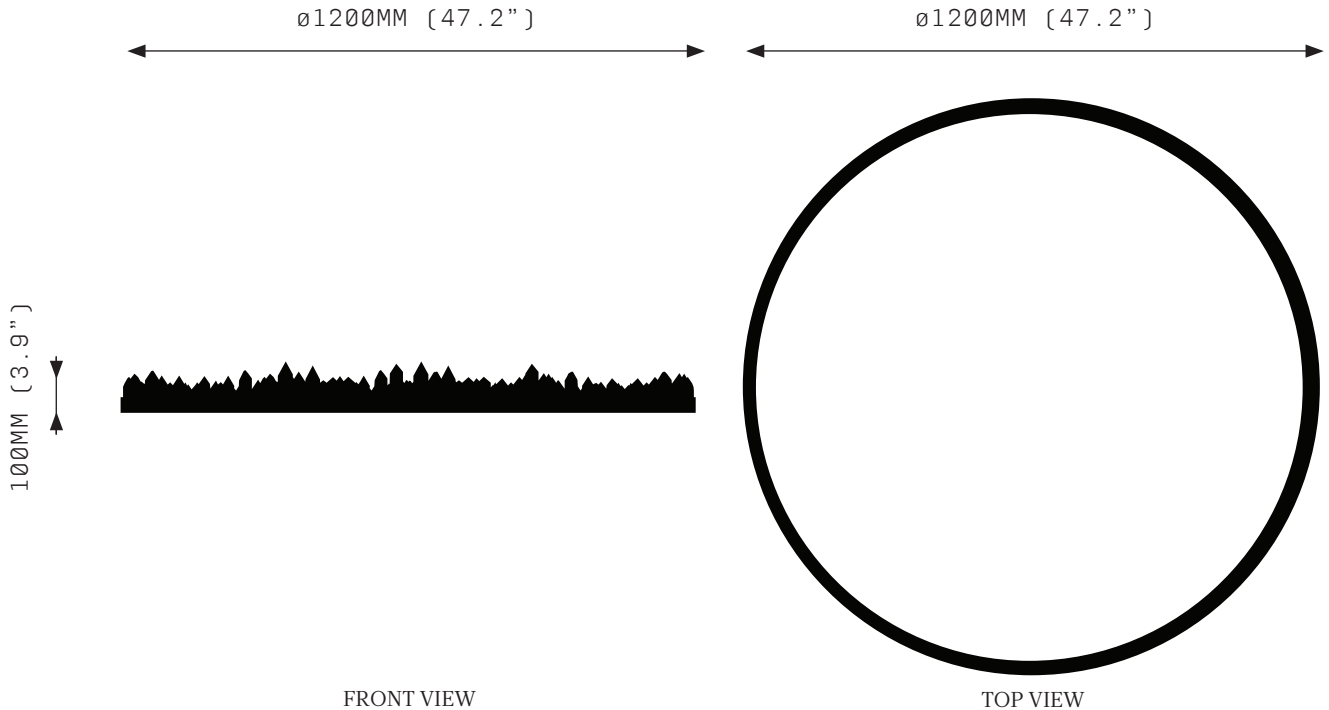

PROMETHEUS I 1200

SPECIFICATIONS

Ordering Code:
P1.1200

Lamp:
24V LED WW 2700K

Lumens:
5822 LM

Voltage:
24V DC

Watts:
72W

Weight:
Approx. 19 kg*
*Exclusive of canopy

Inclusions:
Power Supply Unit x 100W

Exclusions:
User interface, Dimmer unit

PRODUCT OPTIONS

Finishes:
AB Aged Brass
BB Brushed Brass
HRB Hand Rubbed Brass
DB Dark Bronze
MP Mottled Patina
BSS Brushed Stainless Steel*
VER Verdigris
PB Polished Brass
PSS Polished Stainless Steel*
CL Copper Leaf
SL Silver Leaf
GL Gold Leaf
* Stainless Steel has a different profile.

Suspension:
A-CAB Angled Cable*
V-CAB Vertical Cable

Canopy:*
RFM Round Flush Medium
RFL Round Flush Large
RSM Round Surface Medium
RSL Round Surface Large
*Refer to Canopy Specification Guide

WARRANTY

3 Years Fixture
3 Years Power Supply Unit
3 Years LED

Prometheus I is a solid fixture that will require very little maintenance over the years.

If your Prometheus I is treated with care, it will shine brightly for many years to come.

Quartz is a mineral formed by the Earth. Each crystal piece will be unique due to natural variation of size, shape, colour and clarity.

Contact us for custom variations.

Installation should only be undertaken by a qualified professional