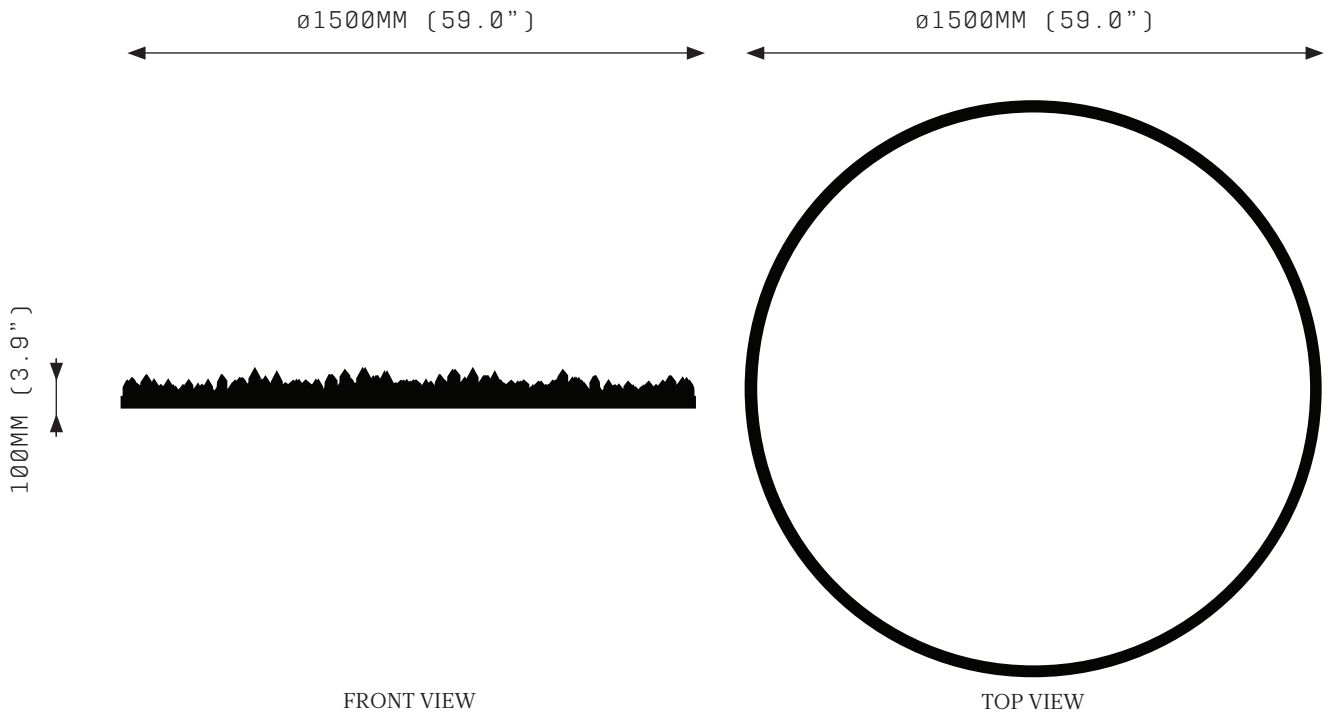

PROMETHEUS I 1500

SPECIFICATIONS

Ordering Code:
P1.1500

Lamp:
24V LED WW 2700K

Lumens:
7277 LM

Voltage:
24V DC

Watts:
90W

Weight:
Approx. 23 kg*
*Exclusive of canopy

Inclusions:
Power Supply Unit x 100W

Exclusions:
User interface, Dimmer unit

PRODUCT OPTIONS

Finishes:
AB Aged Brass
BB Brushed Brass
HRB Hand Rubbed Brass
DB Dark Bronze
MP Mottled Patina
BSS Brushed Stainless Steel*
VER Verdigris
PB Polished Brass
PSS Polished Stainless Steel*
CL Copper Leaf
SL Silver Leaf
GL Gold Leaf
* Stainless Steel has a different profile.

Suspension:
A-CAB Angled Cable*
V-CAB Vertical Cable

Canopy:*
RFM Round Flush Medium
RFL Round Flush Large
RSM Round Surface Medium
RSL Round Surface Large
*Refer to Canopy Specification Guide

WARRANTY

3 Years Fixture
3 Years Power Supply Unit
3 Years LED

Prometheus I is a solid fixture that will require very little maintenance over the years.

If your Prometheus I is treated with care, it will shine brightly for many years to come.

Quartz is a mineral formed by the Earth. Each crystal piece will be unique due to natural variation of size, shape, colour and clarity.

Contact us for custom variations.

Installation should only be undertaken by a qualified professional