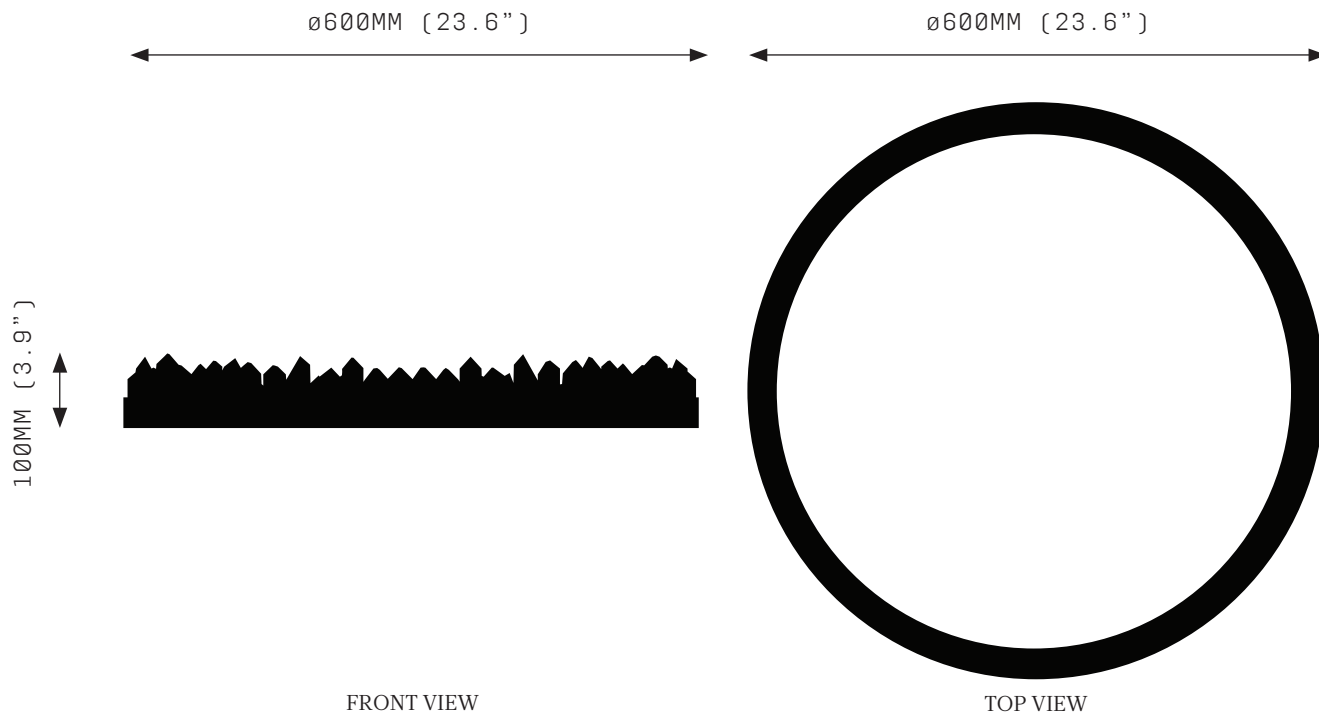

PROMETHEUS I 450

SPECIFICATIONS

Ordering Code:
P1.450

Lamp:
24V LED WW 2700K

Lumens:
2183 LM

Voltage:
24V DC

Watts:
27W

Weight:
Approx. 7 kg*
*Exclusive of canopy

PROMETHEUS I 600

SPECIFICATIONS

Ordering Code:
P1.600

Lamp:
24V LED WW 2700K

Lumens:
2911 LM

Voltage:
24V DC

Watts:
36W

Weight:
Approx. 9 kg*
*Exclusive of canopy