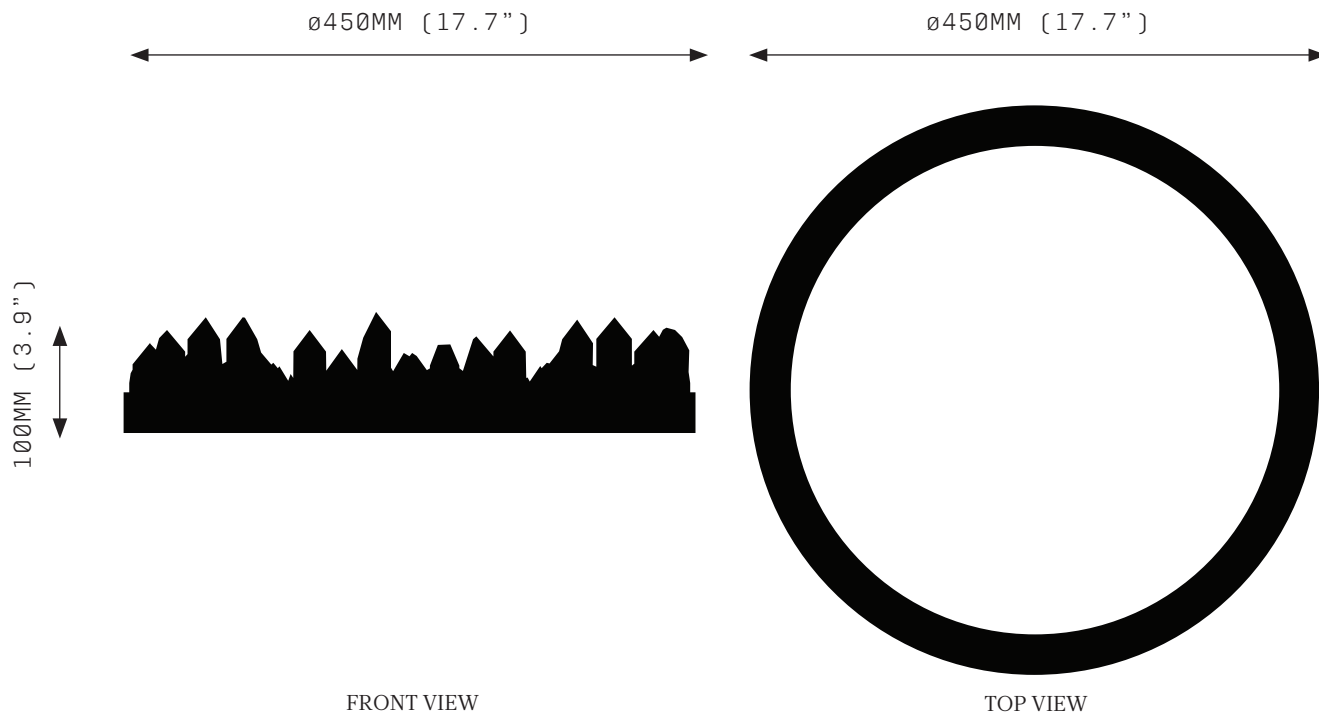

PROMETHEUS I 450

SPECIFICATIONS

Ordering Code:
P1.450

Lamp:
24V LED WW 2700K

Lumens:
2183 LM

Voltage:
24V DC

Watts:
27W

Weight:
Approx. 7 kg*
*Exclusive of canopy

PROMETHEUS I 600

SPECIFICATIONS

Ordering Code:
P1.600

Lamp:
24V LED WW 2700K

Lumens:
2911 LM

Voltage:
24V DC

Watts:
36W

Weight:
Approx. 9 kg*
*Exclusive of canopy