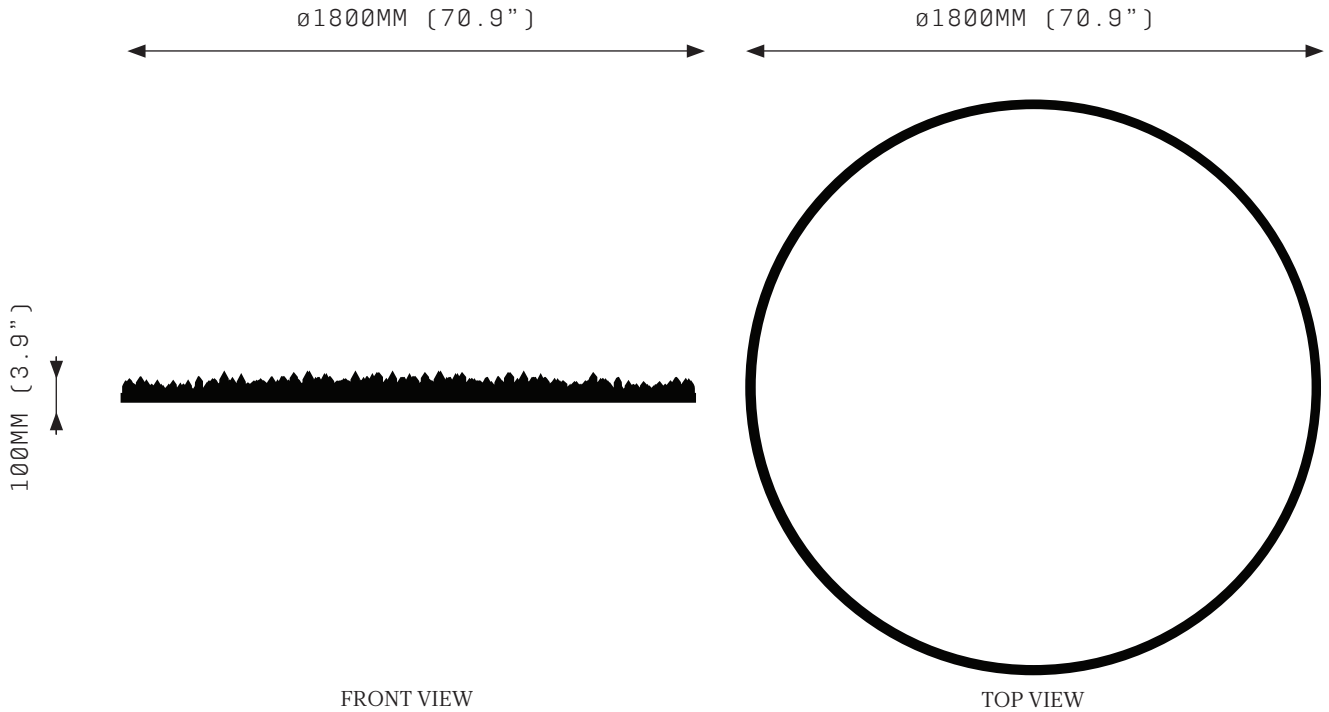

PROMETHEUS I 1800

SPECIFICATIONS

Ordering Code:
P1.1800

Lamp:
24V LED WW 2700K

Lumens:
8732 LM

Voltage:
24V DC

Watts:
108W

Weight:
Approx. 28 kg*
*Exclusive of canopy

Inclusions:
Power Supply Unit x 150W

Exclusions:
User interface, Dimmer unit

PRODUCT OPTIONS

Finishes:
AB Aged Brass
BB Brushed Brass
HRB Hand Rubbed Brass
DB Dark Bronze
MP Mottled Patina
BSS Brushed Stainless Steel*
VER Verdigris
PB Polished Brass
PSS Polished Stainless Steel*
CL Copper Leaf
SL Silver Leaf
GL Gold Leaf

* Stainless Steel has a different profile.

Suspension:
A-CAB Angled Cable*
V-CAB Vertical Cable

Canopy:*
RFM Round Flush Medium
RFL Round Flush Large
RSM Round Surface Medium
RSL Round Surface Large

*Refer to Canopy Specification Guide

WARRANTY

3 Years Fixture
3 Years Power Supply Unit
3 Years LED

Prometheus I is a solid fixture that will require very little maintenance over the years.

If your Prometheus I is treated with care, it will shine brightly for many years to come.

Quartz is a mineral formed by the Earth. Each crystal piece will be unique due to natural variation of size, shape, colour and clarity.

Contact us for custom variations.

Installation should only be undertaken by a qualified professional