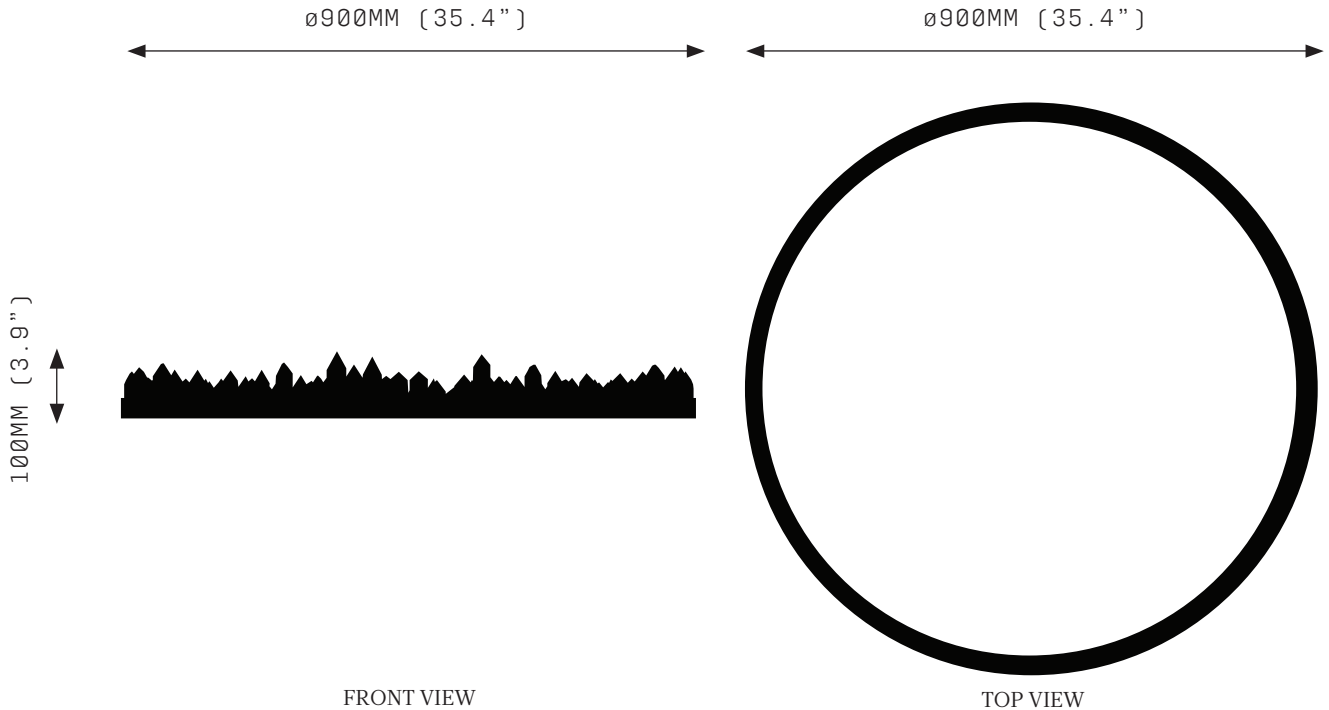

PROMETHEUS I 900

SPECIFICATIONS

Ordering Code:
P1.900

Lamp:
24V LED WW 2700K

Lumens:
4366 LM

Voltage:
24V DC

Watts:
54W

Weight:
Approx. 14 kg*
*Exclusive of canopy

Inclusions:
Power Supply Unit x 60W

Exclusions:
User interface, Dimmer unit

PRODUCT OPTIONS

Finishes:
AB Aged Brass
BB Brushed Brass
HRB Hand Rubbed Brass
DB Dark Bronze
MP Mottled Patina
BSS Brushed Stainless Steel*
VER Verdigris
PB Polished Brass
PSS Polished Stainless Steel*
CL Copper Leaf
SL Silver Leaf
GL Gold Leaf
* Stainless Steel has a different profile.

Suspension:
A-CAB Angled Cable*
V-CAB Vertical Cable

Canopy:*
RFM Round Flush Medium
RFL Round Flush Large
RSM Round Surface Medium
RSL Round Surface Large
*Refer to Canopy Specification Guide

WARRANTY

3 Years Fixture
3 Years Power Supply Unit
3 Years LED

Prometheus I is a solid fixture that will require very little maintenance over the years.

If your Prometheus I is treated with care, it will shine brightly for many years to come.

Quartz is a mineral formed by the Earth. Each crystal piece will be unique due to natural variation of size, shape, colour and clarity.

Contact us for custom variations.

Installation should only be undertaken by a qualified professional