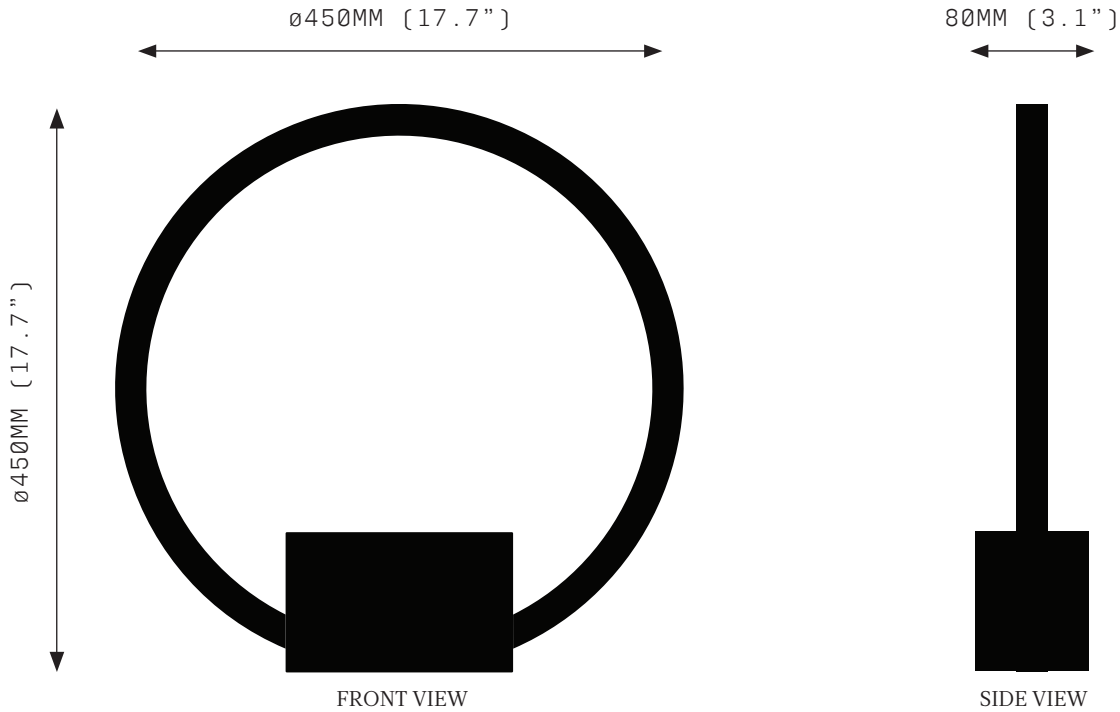

## SPECIFICATIONS

Ordering Code:  
POR.T.450

Lamp:  
24V LED WW 2700K

Lumens:  
2183 LM

Voltage:  
24V DC

Watts:  
27W

Weight:  
Approx. 6 kg

Inclusions:  
Bullion Box with integrated  
Power Supply Unit and  
Dimmer Unit