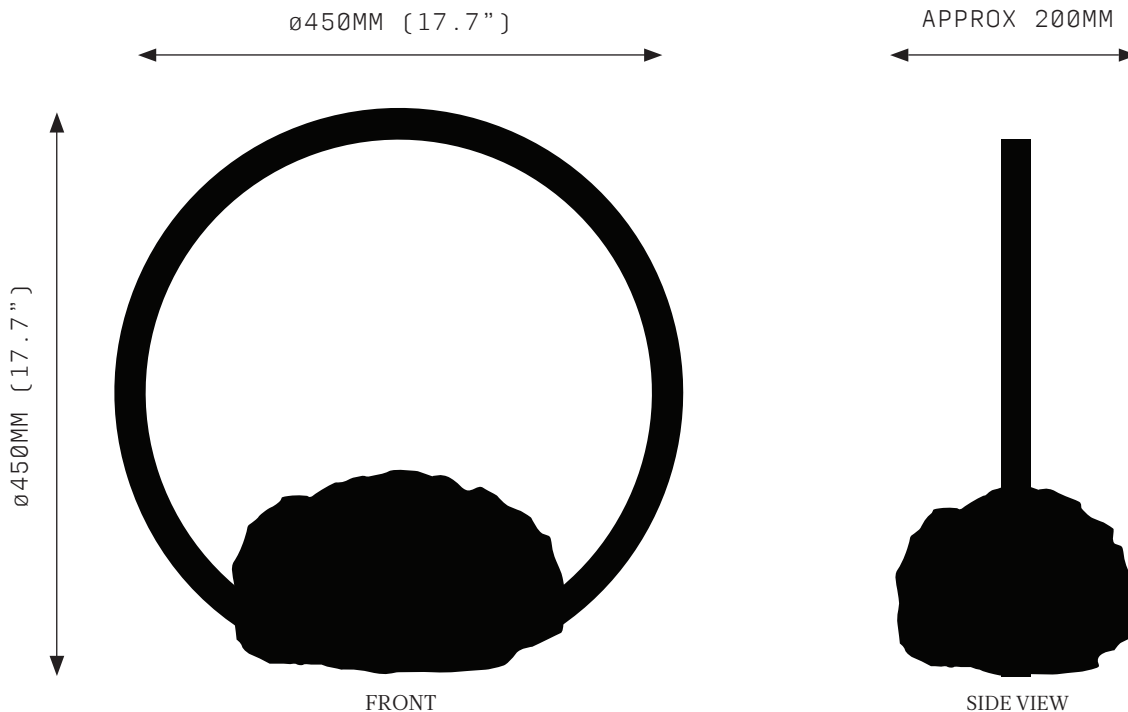

PORTAL TABLE LAMP 450 QUARTZ BASE

SPECIFICATIONS

Ordering Code:
POR.T.450.QB

Lamp:
24V LED WW 2700K

Lumens:
2183 LM

Voltage:
24V DC

Watts:
27W

Weight:
Approx. 10 kg

Inclusions:
Bullion Box with integrated
Power Supply Unit and
Dimmer Unit

PRODUCT OPTIONS

Quartz:
CQ Clear Quartz
RQ Rose Quartz
SQ Smoky Quartz

Finishes:
BB Brushed Brass

WARRANTY

3 Years Fixture
3 Years Driver
3 Years LED

Portal Table Lamp is a solid fixture that will require very little maintenance over the years.

If your Portal Table Lamp is treated with care, it will shine brightly for many years to come.

Quartz is a mineral formed by the Earth. Each crystal piece will be unique due to natural variation of size, shape, colour and clarity.

Contact us for more information.

Installation should only be undertaken by a qualified professional