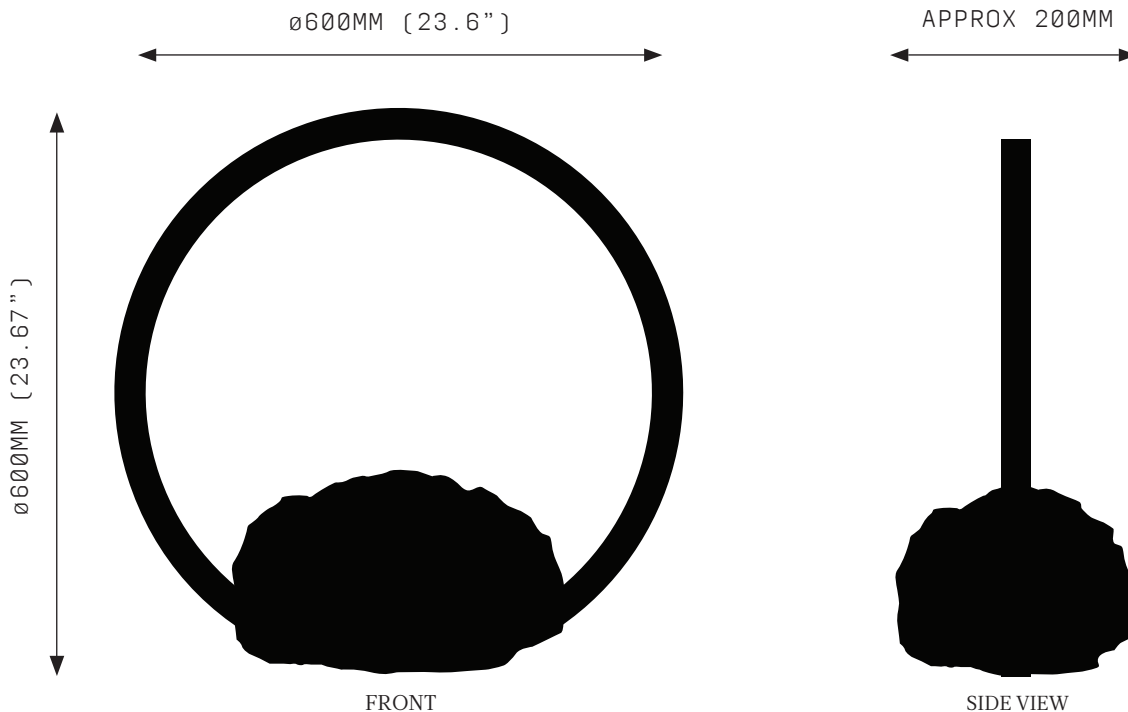

PORTAL TABLE LAMP 600 QUARTZ BASE

SPECIFICATIONS

Ordering Code:
POR.T.600.QB

Lamp:
24V LED WW 2700K

Lumens:
2911 LM

Voltage:
36V DC

Watts:
27W

Weight:
Approx. 12 kg

Inclusions:
Bullion Box with integrated
Power Supply Unit and
Dimmer Unit

PRODUCT OPTIONS

Finishes:
BB Brushed Brass

WARRANTY

3 Years Fixture
3 Years Driver
3 Years LED

Portal Table Lamp is a solid fixture that will require very little maintenance over the years.

If your Portal Table Lamp is treated with care, it will shine brightly for many years to come.

Quartz is a mineral formed by the Earth. Each crystal piece will be unique due to natural variation of size, shape, colour and clarity.

Contact us for more information.

Installation should only be undertaken by a qualified professional