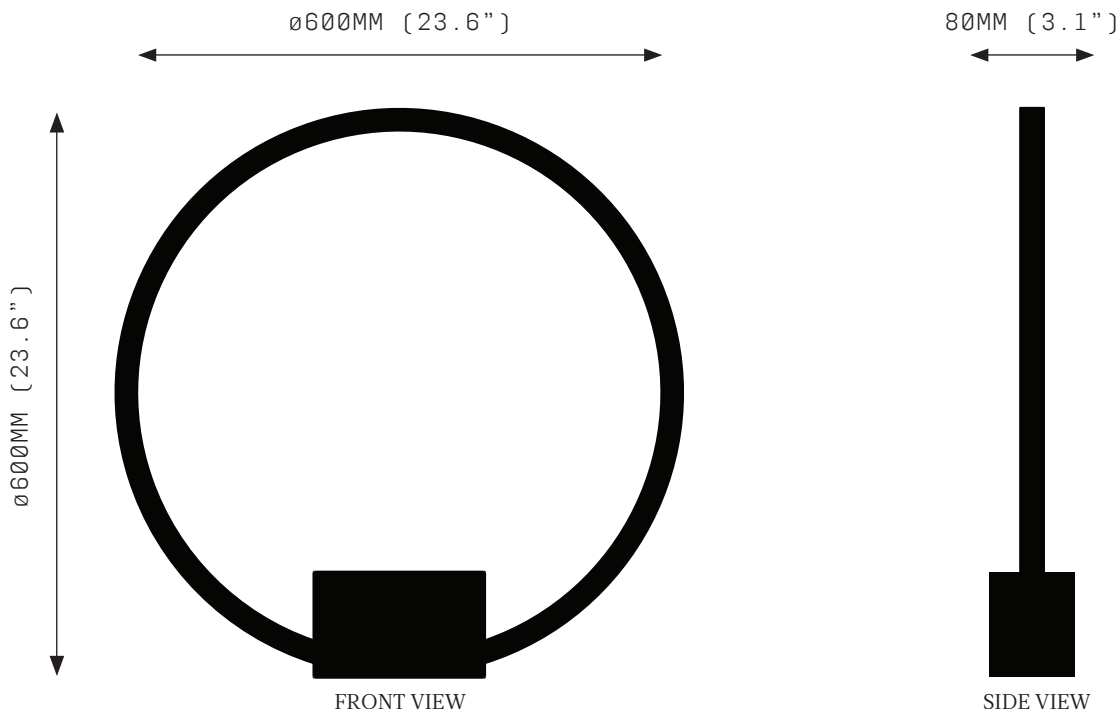

PORTAL TABLE LAMP 600

SPECIFICATIONS

Ordering Code:
POR.T.600

Lamp:
24V LED WW 2700K

Lumens:
2911 LM

Voltage:
24V DC

Watts:
36W

Weight:
Approx. 8 kg

Inclusions:
Bullion Box with integrated
Power Supply Unit and
Dimmer Unit

PRODUCT OPTIONS

Finishes:
BB Brushed Brass

WARRANTY

3 Years Fixture
3 Years Driver
3 Years LED

Portal Table Lamp is a solid fixture that will require very little maintenance over the years.

If your Portal Table Lamp is treated with care, it will shine brightly for many years to come.

Contact us for more information.

Installation should only be undertaken by a qualified professional