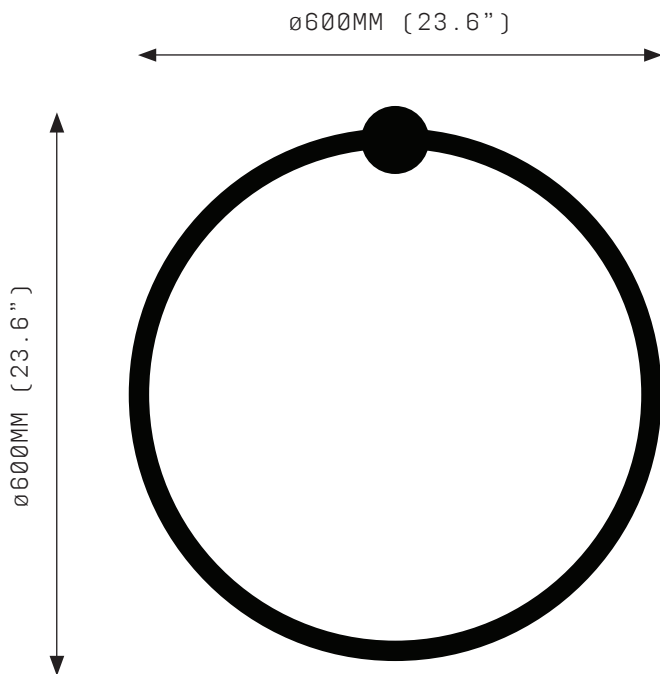

PORTAL SCONCE 450

FRONT

55MM (2.2")

SIDE VIEW

SPECIFICATIONS

Ordering Code:
POR.W.450

Lamp:
24V LED WW 2700K

Lumens:
2183 LM

Voltage:
24V DC

Watts:
27 W

Weight:
Approx. 2.5 kg

Inclusions:
Power Supply unit x 60W

Exclusions:
User Interface, Dimmer Unit

PRODUCT OPTIONS

Finishes:
BB Brushed Brass

WARRANTY

Contact us for custom variations.

Installation should only be undertaken by a qualified professional

PORTAL SCONCE 600

FRONT

SIDE VIEW

SPECIFICATIONS

Ordering Code:
POR.W.600

Lamp:
24V LED WW 2700K