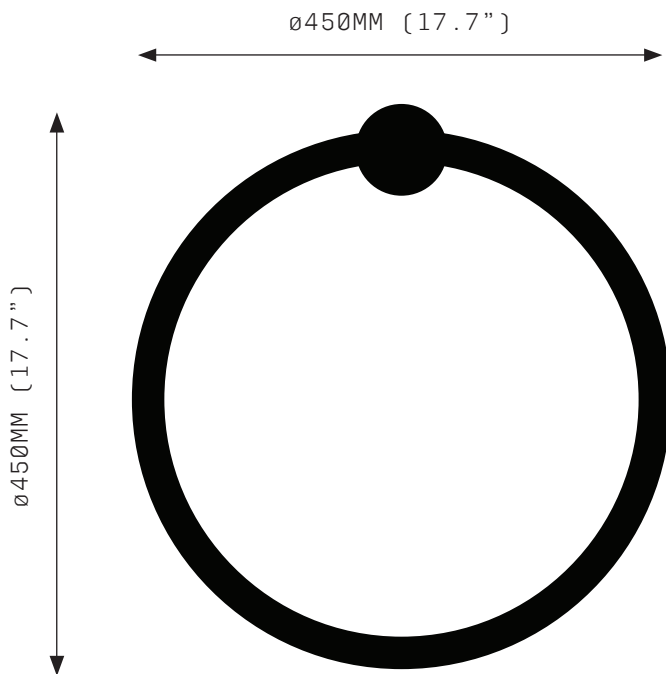

PORTAL SCONCE 450

FRONT

55MM (2.2")

SIDE VIEW

SPECIFICATIONS

Ordering Code:
POR.W.450

Lamp:
24V LED WW 2700K

Lumens:
2183 LM

Voltage:
24V DC

Watts:
27 W

Weight:
Approx. 2.5 kg

Inclusions:
Power Supply unit x 60W

Exclusions:
User Interface, Dimmer Unit

PRODUCT OPTIONS

Finishes:
BB Brushed Brass

WARRANTY

Contact us for custom variations.

Installation should only be undertaken by a qualified professional

PORTAL SCONCE 600

FRONT

SIDE VIEW

SPECIFICATIONS

Ordering Code:
POR.W.600

Lamp:
24V LED WW 2700K

Lumens:
2911 LM

Voltage:
24V DC

Watts:
36 W

Weight:
Approx. 3 kg

Inclusions:
Power Supply unit x 60W

Exclusions:
User Interface, Dimmer Unit

PRODUCT OPTIONS

Finishes:
BB Brushed Brass