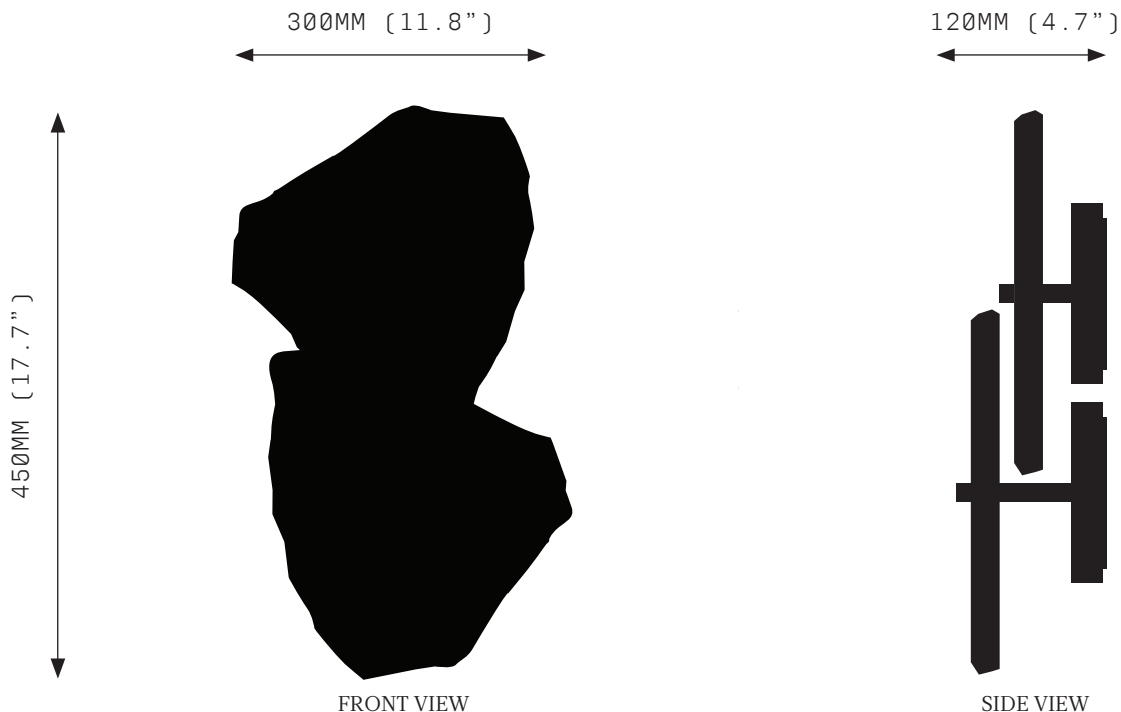

PETRA I TWIN SCONCE

SPECIFICATIONS

Ordering Code:
PET.1.2

Lamp:
24V LED WW 2700K

Lumens:
1236 LM

Voltage:
24V DC

Watts:
9W

Weight:
Approx. 6kg*
*Exclusive of canopy

Inclusions:
2 Quartz crystal slices
Power Supply Unit x 60W

Exclusions:
User Interface, Dimmer Unit

PRODUCT OPTIONS

Quartz:
CQ Clear Quartz
RQ Rose Quartz
SQ Smoky Quartz

Finishes:
AB Aged Brass

WARRANTY

3 Years Fixture
3 Years Power Supply Unit
3 Years LED

Petra I Twin Sconce is a solid fixture that will require very little maintenance over the years. If your Petra I Twin Sconce is treated with care, it will shine brightly for many years to come.

Quartz is a mineral formed by the Earth. Each crystal piece will be unique due to natural variation of size, shape, colour and clarity.

Contact us for custom variations.

Installation should only be undertaken by a qualified professional