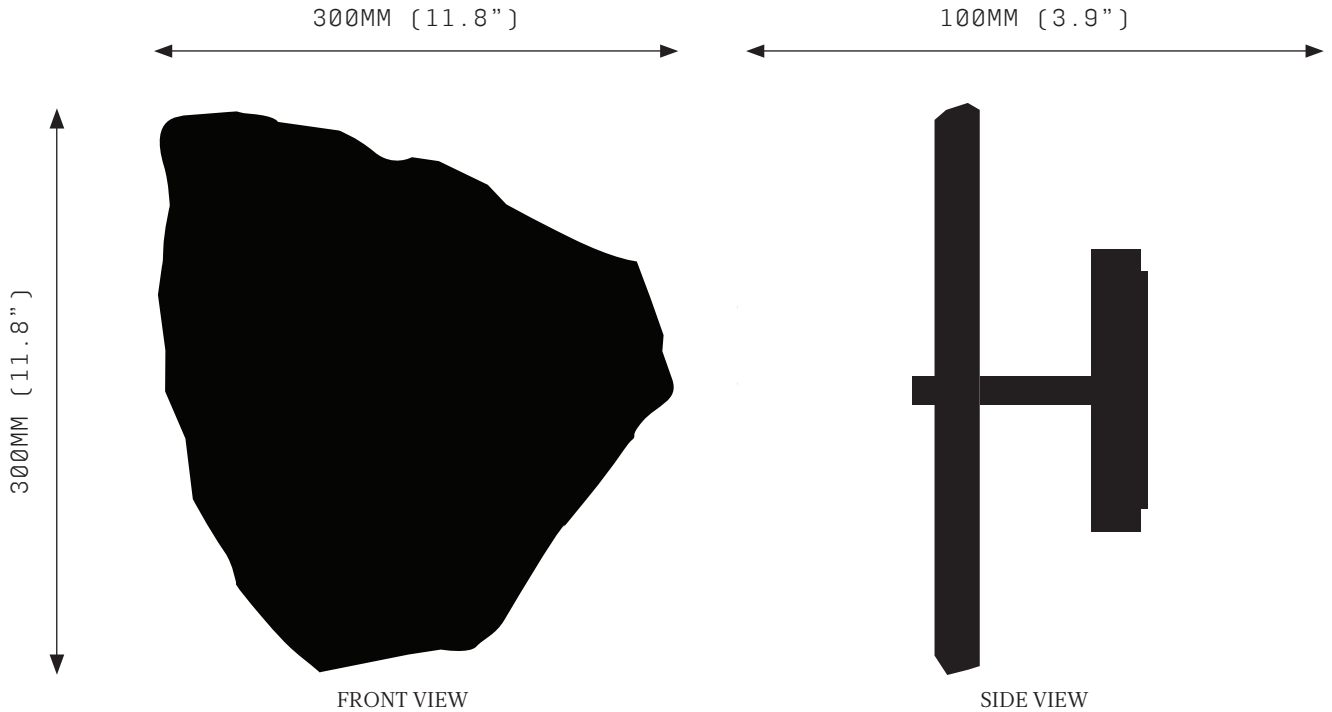

PETRA I MONO SCONCE

SPECIFICATIONS

Ordering Code:
PET.1.1

Lamp:
24V LED WW 2700K

Lumens:
618 LM

Voltage:
24V DC

Watts:
8W

Weight:
Approx. 3kg*
*Exclusive of canopy

PETRA I TRIPLE SCONCE

SPECIFICATIONS

Ordering Code:
PET.1.3

Lamp:
24V LED WW 2700K

Lumens:
1854 LM

Voltage:
24V DC

Watts:
12W

Weight:
Approx. 9kg*
*Exclusive of canopy