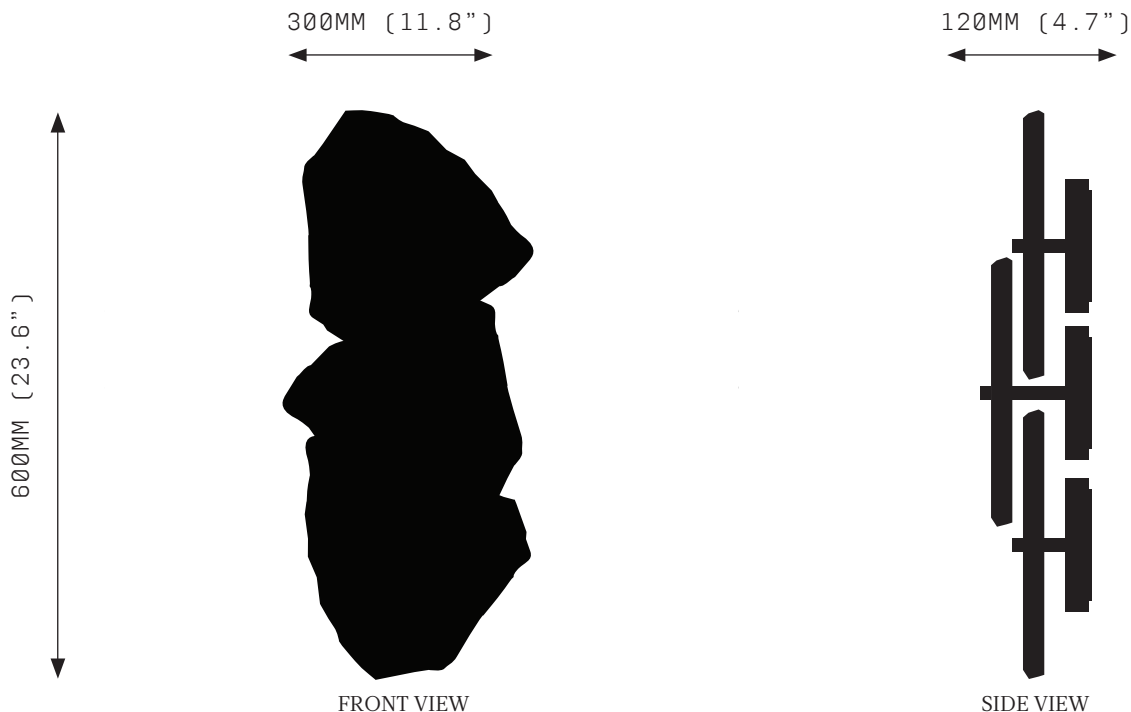

PETRA I TRIPLE SCONCE

SPECIFICATIONS

Ordering Code:
PET.1.3

Lamp:
24V LED WW 2700K

Lumens:
1854 LM

Voltage:
24V DC

Watts:
12W

Weight:
Approx. 9kg*
*Exclusive of canopy

Inclusions:
3 Quartz crystal slices
Power Supply Unit x 60W

Exclusions:
User Interface, Dimmer Unit

PRODUCT OPTIONS

Quartz:
CQ Clear Quartz
RQ Rose Quartz
SQ Smoky Quartz

Finishes:
AB Aged Brass

WARRANTY

3 Years Fixture
3 Years Power Supply Unit
3 Years LED

Petra I Triple Sconce is a solid fixture that will require very little maintenance over the years.

If your Petra I Triple Sconce is treated with care, it will shine brightly for many years to come.

Quartz is a mineral formed by the Earth. Each crystal piece will be unique due to natural variation of size, shape, colour and clarity.

Contact us for custom variations.

Installation should only be undertaken by a qualified professional