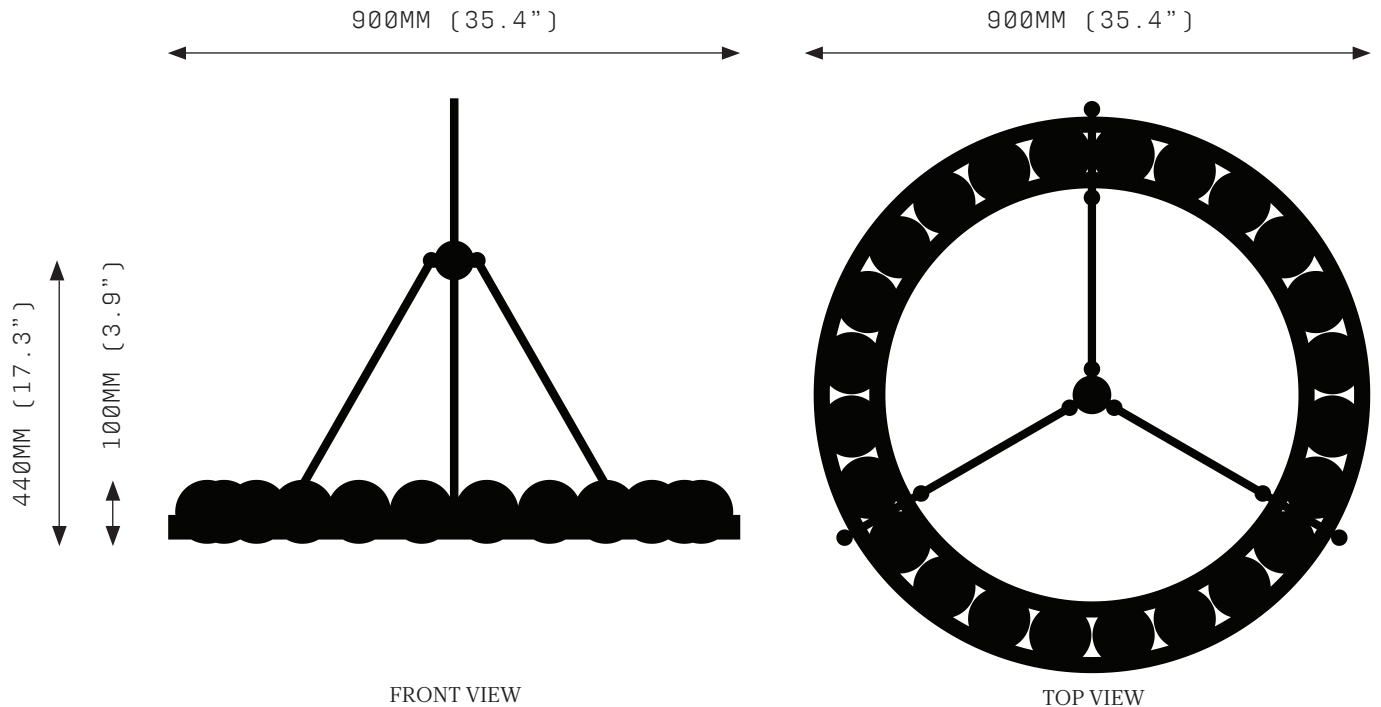

OURANOS III CIRCULAR SMALL

SPECIFICATIONS

Ordering Code:
OUR.3.S

Lamp:
24V LED WW 2700K

Lumens:
5206 LM

Voltage:
24V DC

Watts:
94W

Weight:
Approx. 45kg*
*Exclusive of canopy

Suspension:
ROD Vertical Rod

Canopy:*

- DS Dome Surface
- RFM Round Flush Medium
- RFL Round Flush Large
- RSM Round Surface Medium
- RSL Round Surface Large

*Refer to Canopy Specification Guide

WARRANTY

3 Years Fixture
3 Years Power Supply Unit
3 Years LED

Watts:
129W

Weight:
Approx. 55kg*
*Exclusive of canopy

Inclusions:
32 Quartz crystal spheres
Power Supply Unit x 150W

Exclusions:
User Interface, Dimmer Unit

PRODUCT OPTIONS

Quartz:
CQ Clear Quartz

Finishes:
AB Aged Brass
BB Brushed Brass
DB Dark Bronze
MP Mottled Patina
VER Verdigris

Contact us for custom variations.

Installation should only be undertaken by a qualified professional

OURANOS III CIRCULAR LARGE

SPECIFICATIONS

Ordering Code:
OUR.3.L

Lamp:
24V LED WW 2700K

Lumens:
8958 LM

Voltage:
24V DC