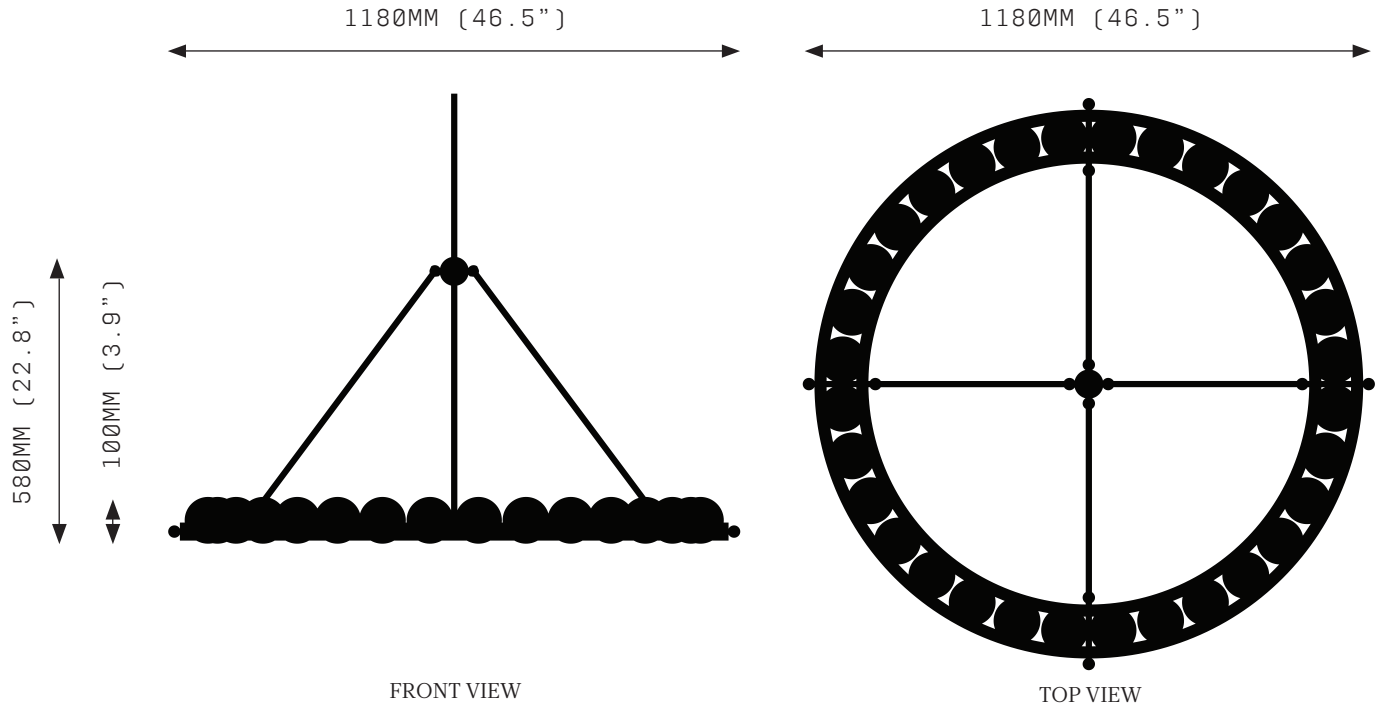

OURANOS III CIRCULAR MEDIUM

SPECIFICATIONS

Ordering Code:
OUR.3.M

Lamp:
24V LED WW 2700K

Lumens:
7092 LM

Voltage:
24V DC

Watts:
129W

Weight:
Approx. 55kg*
*Exclusive of canopy

Inclusions:
32 Quartz crystal spheres
Power Supply Unit x 150W

Exclusions:
User Interface, Dimmer Unit

PRODUCT OPTIONS

Quartz:
CQ Clear Quartz

Finishes:
AB Aged Brass
BB Brushed Brass
DB Dark Bronze
MP Mottled Patina
VER Verdigris

Suspension:
ROD Vertical Rod

Canopy:*

- DS Dome Surface
- RFM Round Flush Medium
- RFL Round Flush Large
- RSM Round Surface Medium
- RSL Round Surface Large

*Refer to Canopy Specification Guide

WARRANTY

3 Years Fixture
3 Years Power Supply Unit
3 Years LED

Ouranos II Round is a solid fixture that will require very little maintenance over the years.

If your Ouranos III Round is treated with care, it will shine brightly for many years to come.

Quartz is a mineral formed by the Earth. Each crystal piece will be unique due to natural variation of tone and clarity.

Contact us for custom variations.

Installation should only be undertaken by a qualified professional