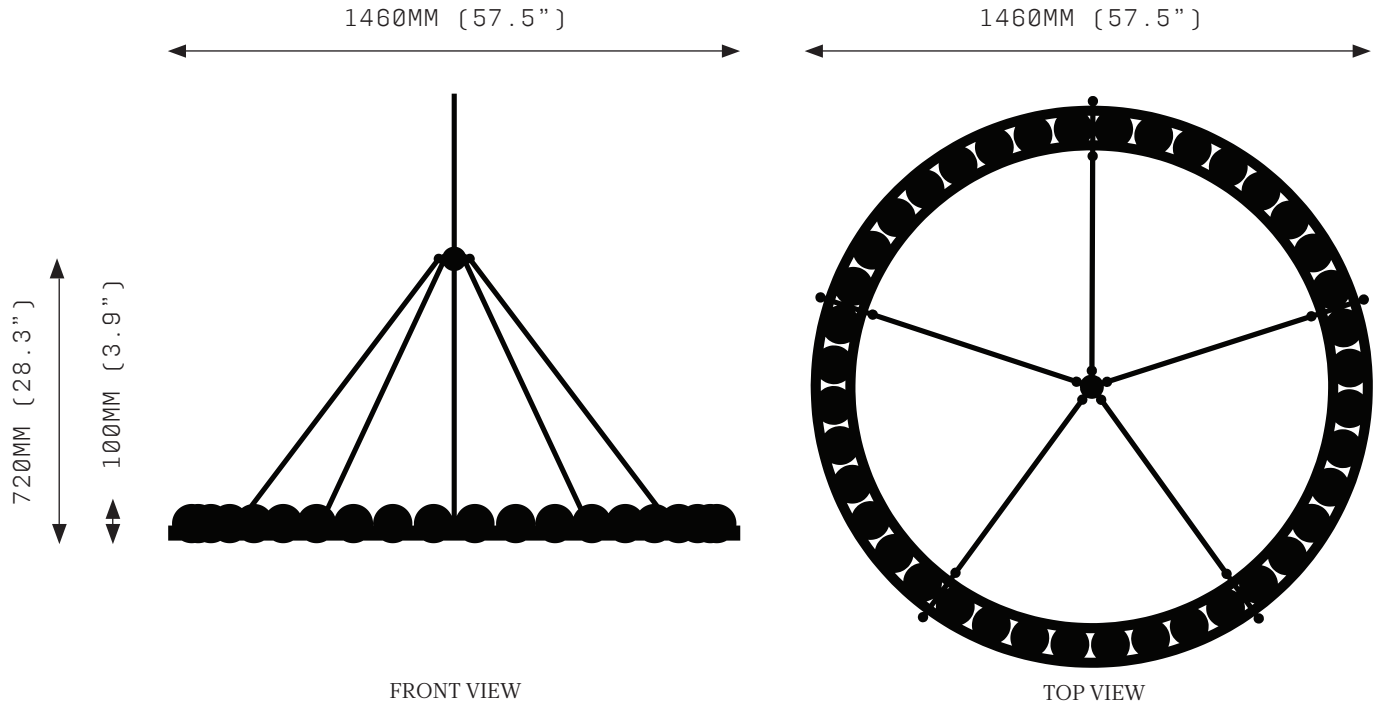

OURANOS III CIRCULAR SMALL

SPECIFICATIONS

Ordering Code:
OUR.3.S

Lamp:
24V LED WW 2700K

Lumens:
5206 LM

Voltage:
24V DC

Watts:
94W

Weight:
Approx. 45kg*
*Exclusive of canopy

Suspension:
ROD Vertical Rod

Canopy:*

- DS Dome Surface
- RFM Round Flush Medium
- RFL Round Flush Large
- RSM Round Surface Medium
- RSL Round Surface Large

*Refer to Canopy Specification Guide

WARRANTY

3 Years Fixture
3 Years Power Supply Unit
3 Years LED

Contact us for custom variations.

Installation should only be undertaken by a qualified professional

OURANOS III CIRCULAR LARGE

SPECIFICATIONS

Ordering Code:
OUR.3.L

Lamp:
24V LED WW 2700K

Lumens:
8958 LM

Voltage:
24V DC