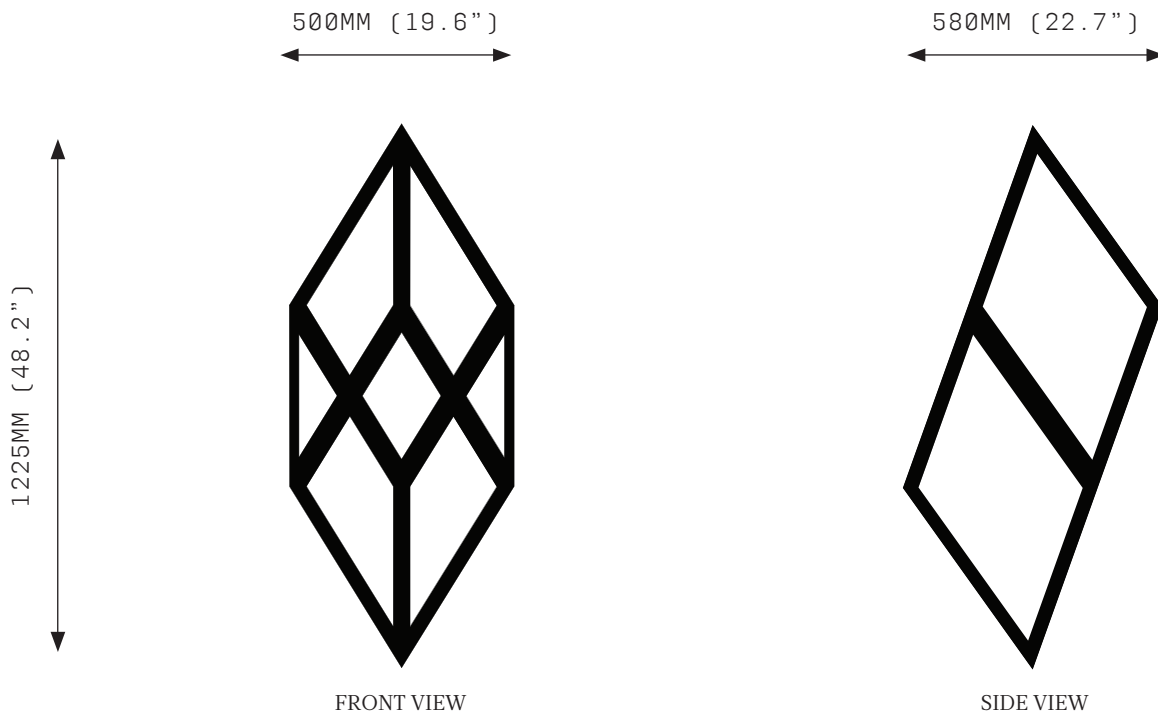

ORP MEDIUM

SPECIFICATIONS

Ordering Code:
ORP.M.PC
ORP.M.SS
ORP.M.B

Lamp:
24V LED WW 2700K

Lumens:
6960 LM

Voltage:
24V DC

Watts:
58W

Weight:
Approx. 7-10kg*
*Exclusive of canopy

Inclusions:
Power Supply Unit x 100W

Exclusions:
User Interface, Dimmer Unit

PRODUCT OPTIONS

Finishes:
PCB Powdercoat Matte Black
PCW Powdercoat Matte White
AB Aged Brass
BB Brushed Brass
HRB Hand Rubbed Brass
DB Dark Bronze
MP Mottled Patina
PB Polished Brass
BSS Brushed Stainless Steel
PSS Polished Stainless Steel

Suspension:
V-CAB Vertical Cable

Canopy: *
RFS Round Flush Small
RFM Round Flush Medium
RFL Round Flush Large
RSM Round Surface Medium
RSL Round Surface Large

*Refer to Canopy Specification Guide

WARRANTY

3 Years Fixture
3 Years Power Supply Unit
3 Years LED

Orp is a solid fixture that will require very little maintenance over the years.

If your Orp is treated with care, it will shine brightly for many years to come.

Contact us for custom variations.

Installation should only be undertaken by a qualified professional