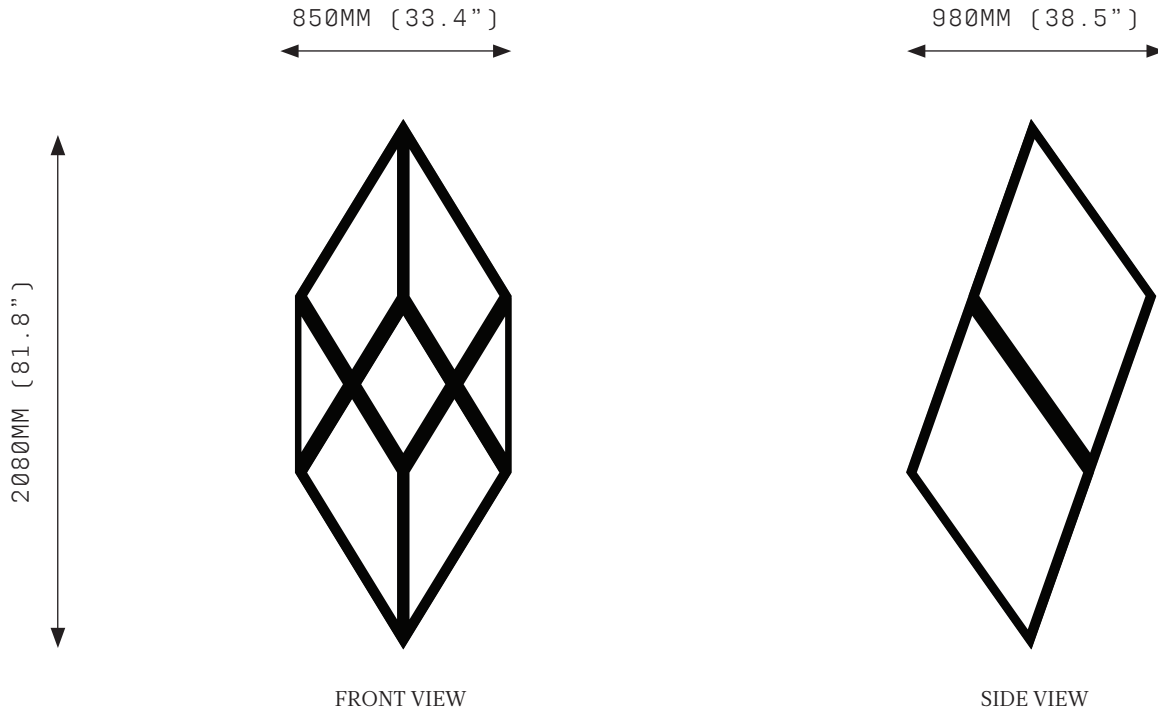

ORP XXX

SPECIFICATIONS

Ordering Code:
ORP.X.PC
ORP.X.SS
ORP.X.B

Lamp:
24V LED WW 2700K

Lumens:
11472 LM

Voltage:
24V DC

Watts:
95W

Weight:
Approx. 13-18kg*
*Exclusive of canopy

Inclusions:
Power Supply Unit x 150W

Exclusions:
User Interface, Dimmer Unit

PRODUCT OPTIONS

Finishes:
PCB Powdercoat Matte Black
PCW Powdercoat Matte White
AB Aged Brass
BB Brushed Brass
HRB Hand Rubbed Brass
DB Dark Bronze
MP Mottled Patina
PB Polished Brass
BSS Brushed Stainless Steel
PSS Polished Stainless Steel

Suspension:
V-CAB Vertical Cable

Canopy: *
RFS Round Flush Small
RFM Round Flush Medium
RFL Round Flush Large
RSM Round Surface Medium
RSL Round Surface Large

*Refer to Canopy Specification Guide

WARRANTY

3 Years Fixture
3 Years Power Supply Unit
3 Years LED

Orp is a solid fixture that will require very little maintenance over the years.

If your Orp is treated with care, it will shine brightly for many years to come.

Contact us for custom variations.

Installation should only be undertaken by a qualified professional