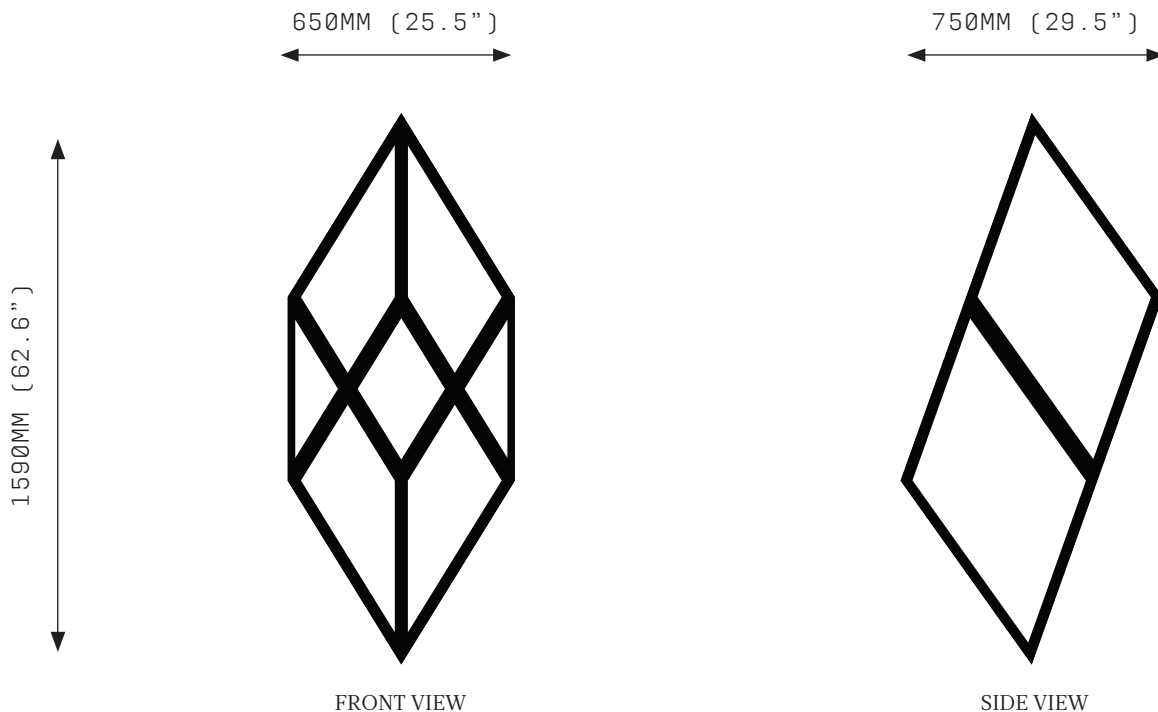

ORP LARGE

SPECIFICATIONS

Ordering Code:

ORP.L.PC
 ORP.L.SS
 ORP.L.B

Lamp:

24V LED WW 2700K

Lumens:

9048 LM

Voltage:

24V DC

Watts:

75W

Weight:

Approx. 10-14kg*

*Exclusive of canopy

Inclusions: