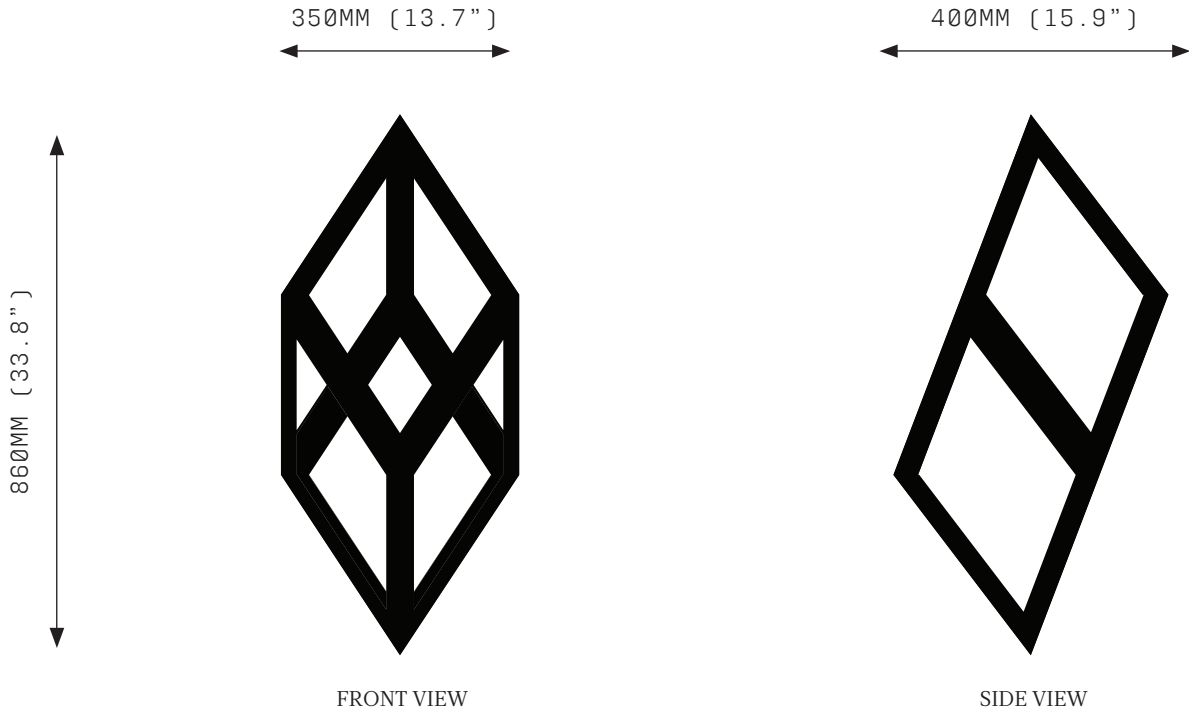

ORP SMALL

SPECIFICATIONS

Ordering Code:
ORP.S.PC
ORP.S.SS
ORP.S.B

Lamp:
24V LED WW 2700K

Lumens:
4872 LM

Voltage:
24V DC

Watts:
40W

Weight:
Approx. 5-7kg*
*Exclusive of canopy

Inclusions:
Power Supply Unit x 60W

Exclusions:
User Interface, Dimmer Unit

PRODUCT OPTIONS

Finishes:
PCB Powdercoat Matte Black
PCW Powdercoat Matte White
AB Aged Brass
BB Brushed Brass
HRB Hand Rubbed Brass
DB Dark Bronze
MP Mottled Patina
PB Polished Brass
BSS Brushed Stainless Steel
PSS Polished Stainless Steel

Suspension:
V-CAB Vertical Cable

Canopy: *
RFS Round Flush Small
RFM Round Flush Medium
RFL Round Flush Large
RSM Round Surface Medium
RSL Round Surface Large

*Refer to Canopy Specification Guide

WARRANTY

3 Years Fixture
3 Years Power Supply Unit
3 Years LED

Orp is a solid fixture that will require very little maintenance over the years.

If your Orp is treated with care, it will shine brightly for many years to come.

Contact us for custom variations.

Installation should only be undertaken by a qualified professional