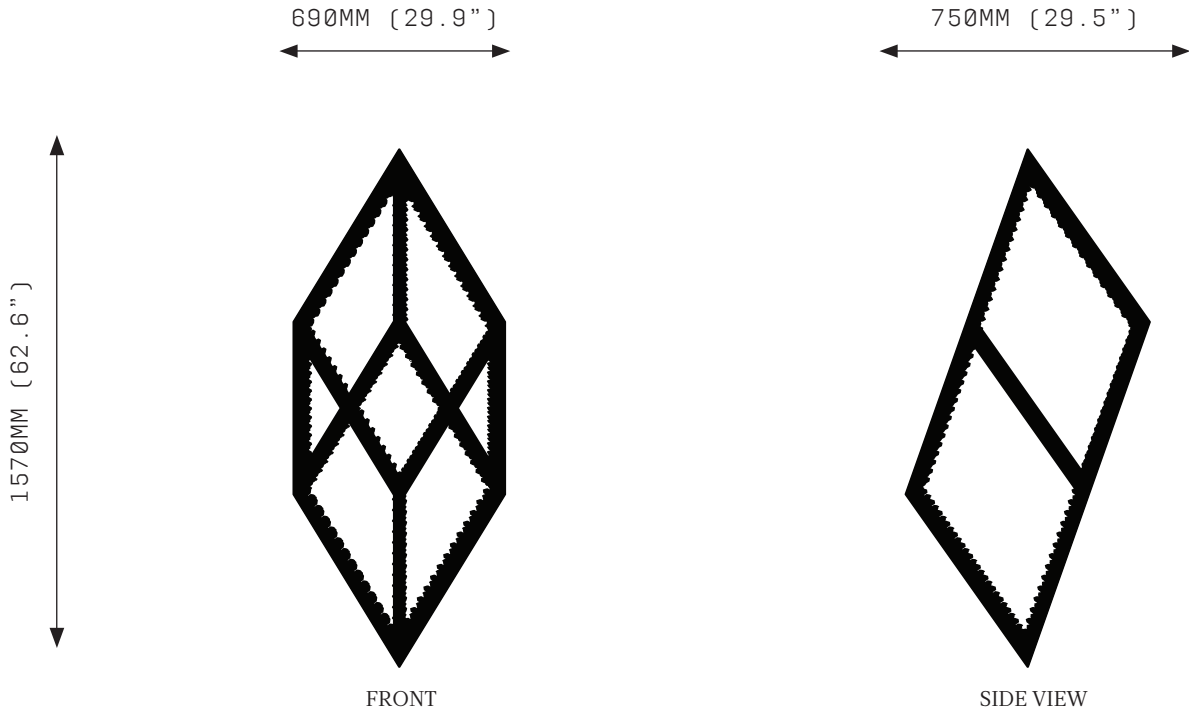

ORP: OBLIQUE RHOMBIC PRISM LARGE QUARTZ CRYSTAL

SPECIFICATIONS

Ordering Code:
 ORP.L.PC.Q
 ORP.L.SS.Q
 ORP.L.B.Q

Lamp:
 24V LED WW 2700K

Lumens:
 9048 LM

Voltage:
 24V DC

Watts:
 75W

Weight:
 Approx. 30-35kg*
 *Exclusive of canopy