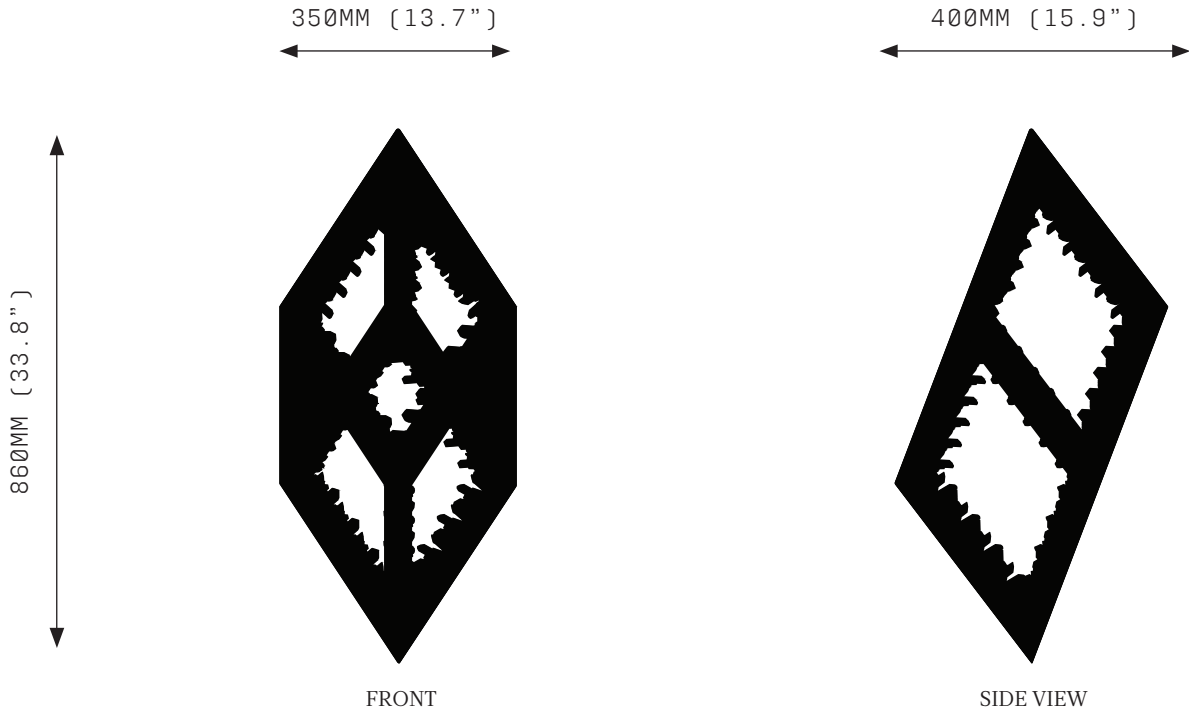

ORP: OBLIQUE RHOMBIC PRISM SMALL QUARTZ CRYSTAL

SPECIFICATIONS

Ordering Code:
ORP.S.PC.Q
ORP.S.SS.Q
ORP.S.B.Q

Lamp:
24V LED WW 2700K

Lumens:
4872 LM

Voltage:
24V DC

Watts:
40W

Weight:
Approx. 18-20kg*
*Exclusive of canopy

Inclusions:
Power Supply Unit x 60W

Exclusions:
User Interface, Dimmer Unit

PRODUCT OPTIONS

Quartz
CQ Clear Quartz
GQ Gradient Quartz

Finishes:
PCB Powdercoat Matte Black
PCW Powdercoat Matte White
AB Aged Brass
BB Brushed Brass
HRB Hand Rubbed Brass
DB Dark Bronze
MP Mottled Patina
PB Polished Brass
BSS Brushed Stainless Steel
PSS Polished Stainless Steel

Suspension:
V-CAB Vertical Cable

Canopy: *
RFS Round Flush Small
RFM Round Flush Medium
RFL Round Flush Large
RSM Round Surface Medium
RSL Round Surface Large

*Refer to Canopy Specification Guide

WARRANTY

3 Years Fixture
3 Years Power Supply Unit
3 Years LED

Orp is a solid fixture that will require very little maintenance over the years.

If your Orp is treated with care, it will shine brightly for many years to come.

Quartz is a mineral formed by the Earth. Each crystal piece will be unique due to natural variation of size, shape, colour and clarity.

Contact us for custom variations.

Installation should only be undertaken by a qualified professional