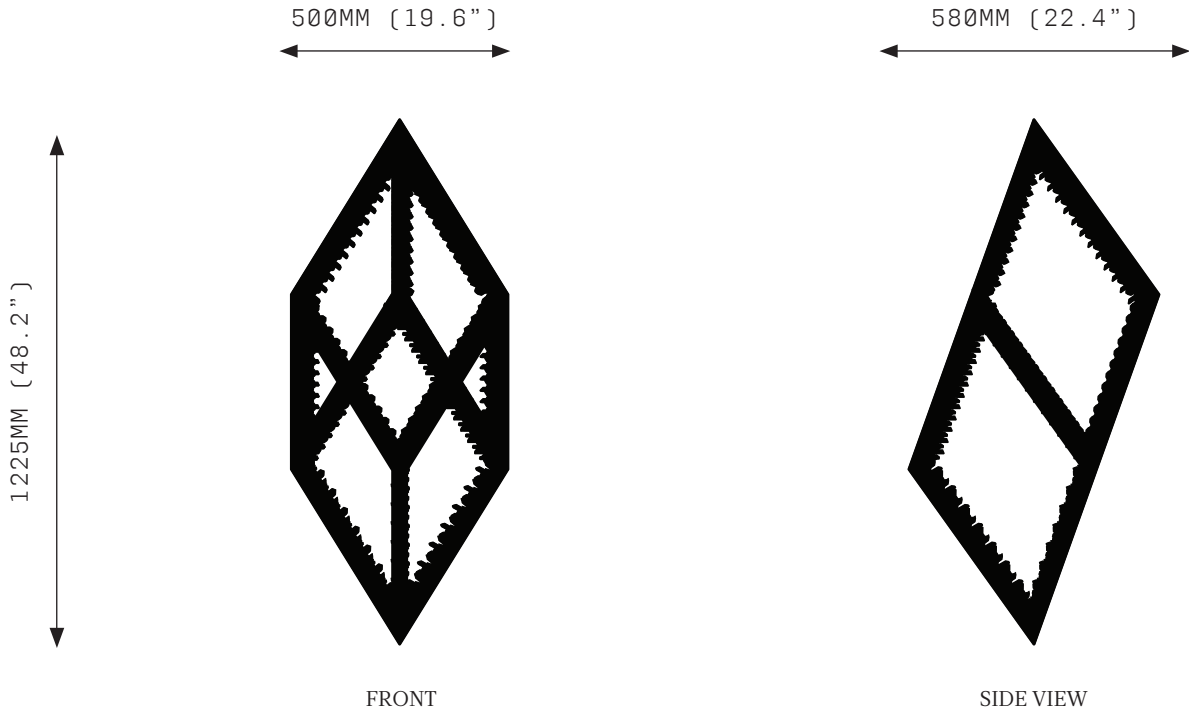

ORP: OBLIQUE RHOMBIC PRISM MEDIUM QUARTZ CRYSTAL

SPECIFICATIONS

Ordering Code:
ORP.M.PC.Q
ORP.M.SS.Q
ORP.M.B.Q

Lamp:
24V LED WW 2700K

Lumens:
6960 LM

Voltage:
24V DC

Watts:
58W

Weight:
Approx. 27-29kg*
*Exclusive of canopy

Inclusions:
Power Supply Unit x 100W

Exclusions:
User Interface, Dimmer Unit

PRODUCT OPTIONS

Quartz
CQ Clear Quartz
GQ Gradient Quartz

Finishes:
PCB Powdercoat Matte Black
PCW Powdercoat Matte White
AB Aged Brass
BB Brushed Brass
HRB Hand Rubbed Brass
DB Dark Bronze
MP Mottled Patina
PB Polished Brass
BSS Brushed Stainless Steel
PSS Polished Stainless Steel

Suspension:
V-CAB Vertical Cable

Canopy: *
RFS Round Flush Small
RFM Round Flush Medium
RFL Round Flush Large
RSM Round Surface Medium
RSL Round Surface Large

*Refer to Canopy Specification Guide

WARRANTY

3 Years Fixture
3 Years Power Supply Unit
3 Years LED

Orp is a solid fixture that will require very little maintenance over the years.

If your Orp is treated with care, it will shine brightly for many years to come.

Quartz is a mineral formed by the Earth. Each crystal piece will be unique due to natural variation of size, shape, colour and clarity.

Contact us for custom variations.

Installation should only be undertaken by a qualified professional