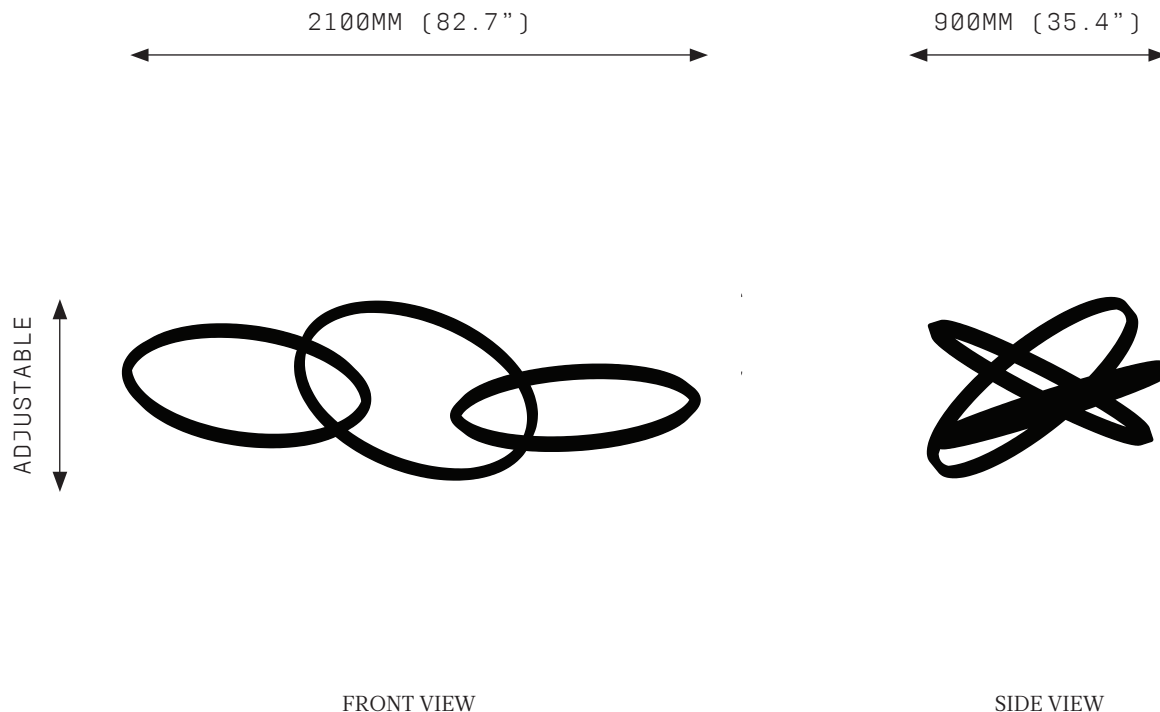

ORACLE TRIPLET 900-IN / 900-EX / 900-IN

SPECIFICATIONS

Ordering Code:
OR.3.900

Lamp:
24V LED WW 2700K

Lumens:
13099 LM

Voltage:
24V DC

Watts:
162W

Weight:
Approx. 18 kg*
*Exclusive of canopy

Inclusions:
2 x Power Supply Unit x 150W

Exclusions:
User Interface, Dimmer Unit

PRODUCT OPTIONS

Finishes:
AB Aged Brass
BB Brushed Brass
HRB Hand Rubbed Brass
DB Dark Bronze
MP Mottled Patina

Suspension:
A-CAB Angled Cable
V-CAB Vertical Cable

Canopy:*

RFM	Round Flush Medium
RFL	Round Flush Large
RSM	Round Surface Medium
RSL	Round Surface Large
LFL	Linear Flush Large
LSL	Linear Surface Large

*Also available with Magical Suspension

*Refer to Canopy Specification Guide

WARRANTY

3 Years Fixture
3 Years Power Supply Unit
3 Years LED

Oracle is a solid fixture that will require very little maintenance over the years.

If your Oracle is treated with care, it will shine brightly for many years to come.

Contact us for custom variations.

Installation should only be undertaken by a qualified professional