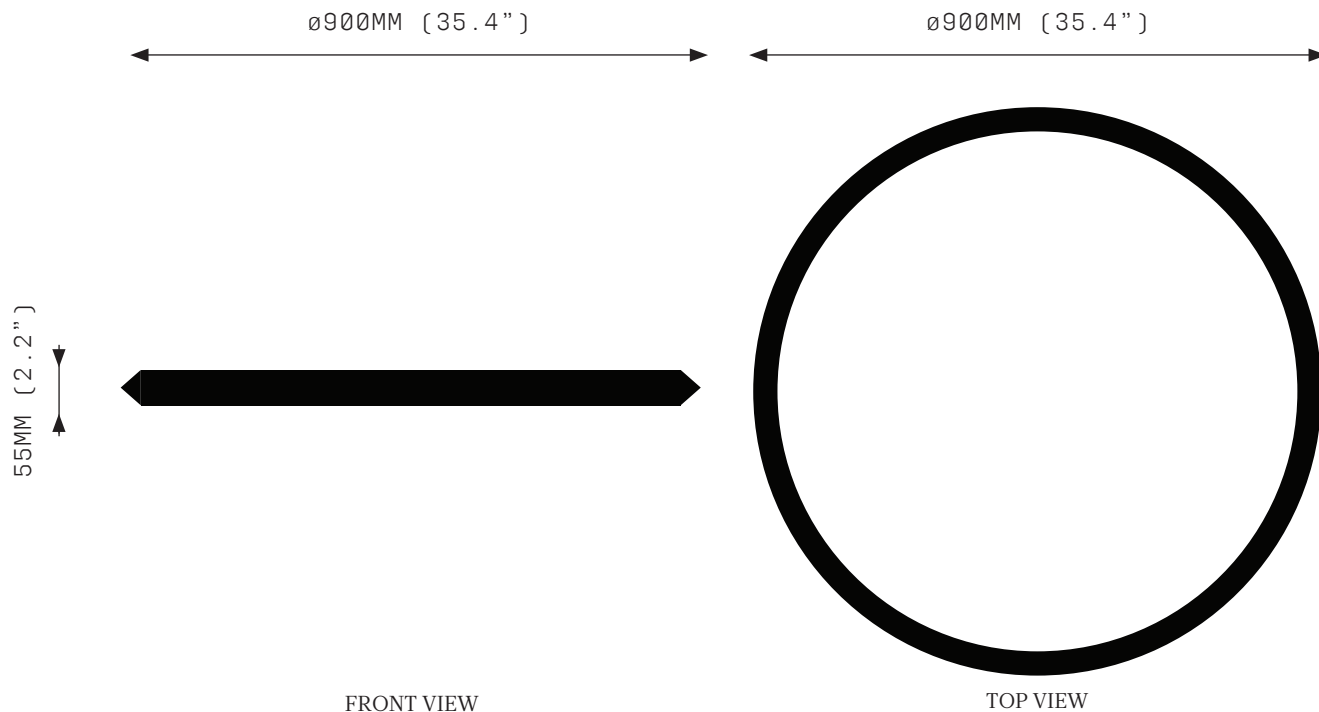

ORACLE SINGLE 900

FRONT VIEW

TOP VIEW

SPECIFICATIONS

Ordering Code:
OR.1.900

Lamp:
24V LED WW 2700K

Lumens:
4326 LM

Voltage:
24V DC

Watts:
54W

Weight:
Approx. 6 kg*
*Exclusive of canopy

Inclusions:
Power Supply Unit x 60W

Exclusions:
User Interface, Dimmer Unit

PRODUCT OPTIONS

Finishes:
AB Aged Brass
BB Brushed Brass
HRB Hand Rubbed Brass
DB Dark Bronze
MP Mottled Patina

Suspension:
A-CAB Angled Cable
V-CAB Vertical Cable

Canopy: *
RFM Round Flush Medium
RFL Round Flush Large
RSM Round Surface Medium
RSL Round Surface Large

*Also available with Magical
Suspension
*Refer to Canopy Specification
Guide

WARRANTY

3 Years Fixture
3 Years Power Supply Unit
3 Years LED

Oracle is a solid fixture that will require very little maintenance over the years.

If your Oracle is treated with care, it will shine brightly for many years to come.

Contact us for custom variations.

Installation should only be undertaken by a qualified professional