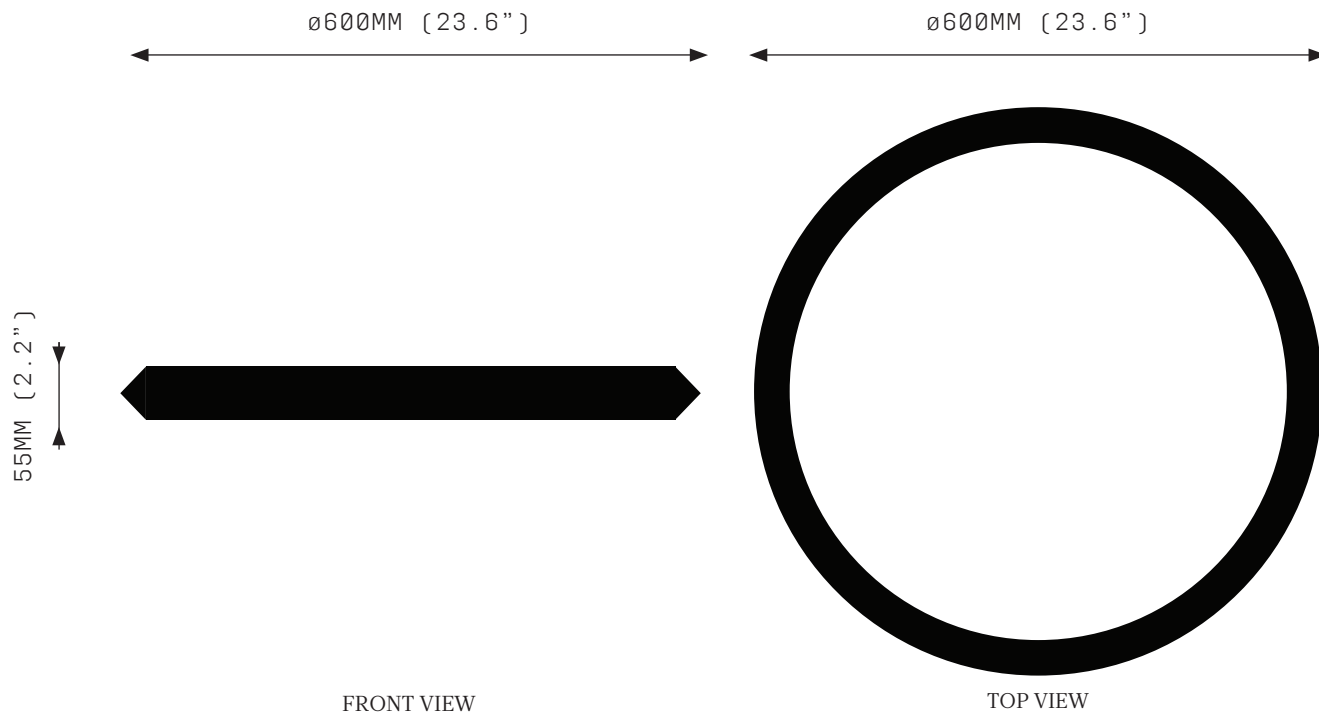

### SPECIFICATIONS

Ordering Code:  
OR.1.600

Lamp:  
24V LED WW 2700K

Lumens:  
2781 LM

Voltage:  
24V DC

Watts:  
36W

Weight:  
Approx. 4.5 kg\*  
\*Exclusive of canopy

Inclusions:  
Power Supply Unit x 60W