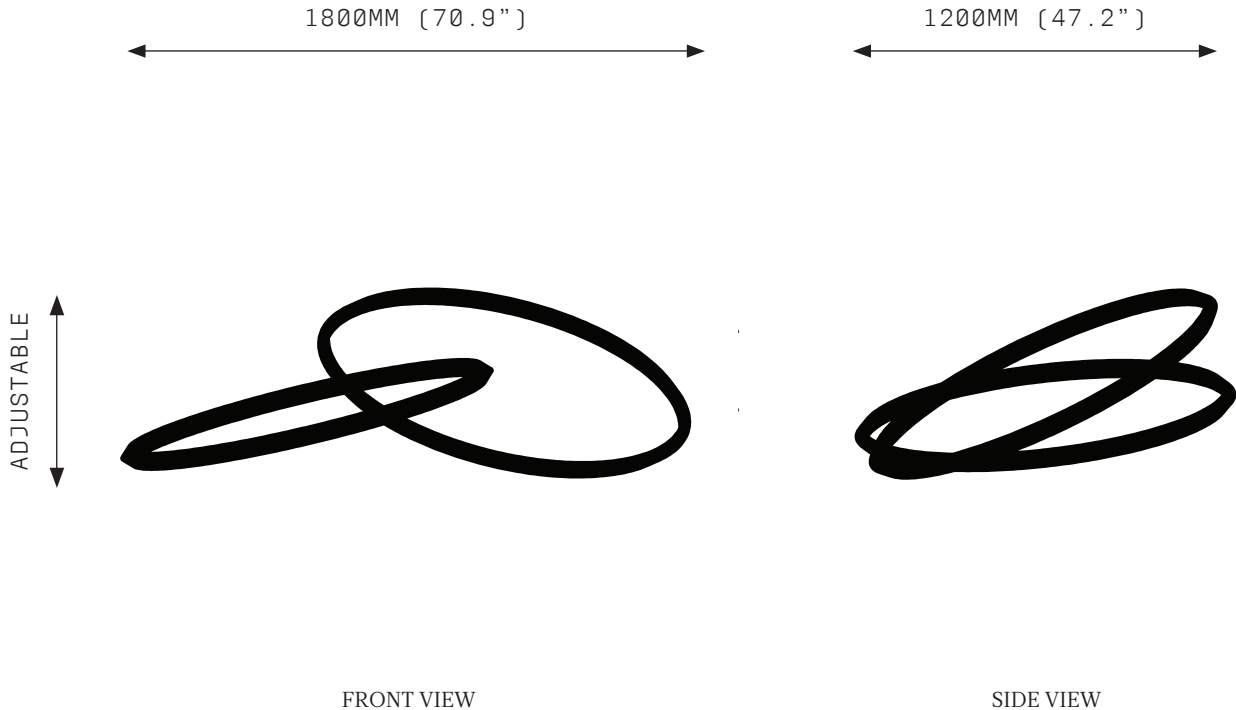

ORACLE TWIN 1200-IN / 1200-EX

SPECIFICATIONS

Ordering Code:
OR.2.1200

Lamp:
24V LED WW 2700K

Lumens:
11643 LM

Voltage:
24V DC

Watts:
145W

Weight:
Approx. 16 kg*
*Exclusive of canopy

Inclusions:
2 x Power Supply Unit x 100W

Exclusions:
User Interface, Dimmer Unit

PRODUCT OPTIONS

Finishes:
AB Aged Brass
BB Brushed Brass
HRB Hand Rubbed Brass
DB Dark Bronze
MP Mottled Patina

Suspension:
A-CAB Angled Cable
V-CAB Vertical Cable

Canopy:*

RFM Round Flush Medium
RFL Round Flush Large
RSM Round Surface Medium
RSL Round Surface Large
LFL Linear Flush Large
LSL Linear Surface Large

*Also available with Magical Suspension

*Refer to Canopy Specification Guide

WARRANTY

3 Years Fixture
3 Years Power Supply Unit
3 Years LED

Oracle is a solid fixture that will require very little maintenance over the years.

If your Oracle is treated with care, it will shine brightly for many years to come.

Contact us for custom variations.

Installation should only be undertaken by a qualified professional