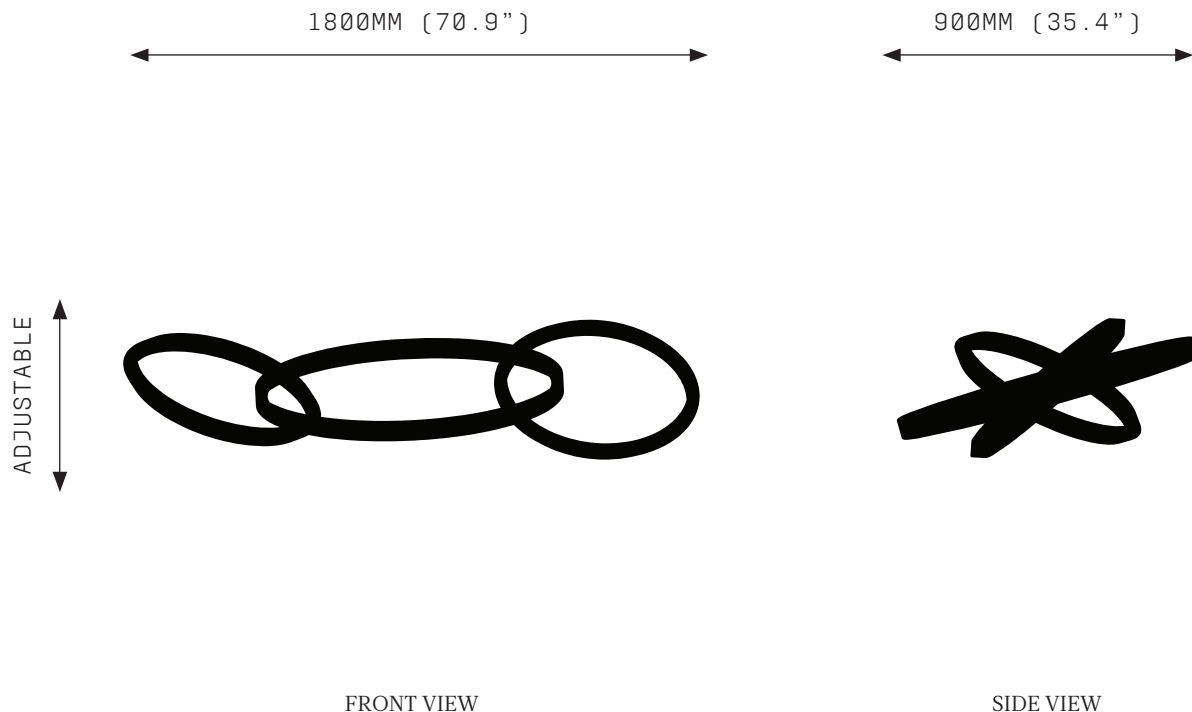

ORACLE TRIPLET 600-IN / 900-EX / 600-IN

SPECIFICATIONS

Ordering Code:
OR.3.696

Lamp:
24V LED WW 2700K

Lumens:
10188 LM

Voltage:
24V DC

Watts:
126W

Weight:
Approx. 15 kg*
*Exclusive of canopy

Inclusions:
Power Supply Unit x 150W

Exclusions:
User Interface, Dimmer Unit

PRODUCT OPTIONS

Finishes:
AB Aged Brass
BB Brushed Brass
HRB Hand Rubbed Brass
DB Dark Bronze
MP Mottled Patina

Suspension:
A-CAB Angled Cable
V-CAB Vertical Cable

Canopy:*

RFM	Round Flush Medium
RFL	Round Flush Large
RSM	Round Surface Medium
RSL	Round Surface Large
LFL	Linear Flush Large
LSL	Linear Surface Large

*Also available with Magical Suspension

*Refer to Canopy Specification Guide

WARRANTY

3 Years Fixture
3 Years Power Supply Unit
3 Years LED

Oracle is a solid fixture that will require very little maintenance over the years.

If your Oracle is treated with care, it will shine brightly for many years to come.

Contact us for custom variations.

Installation should only be undertaken by a qualified professional