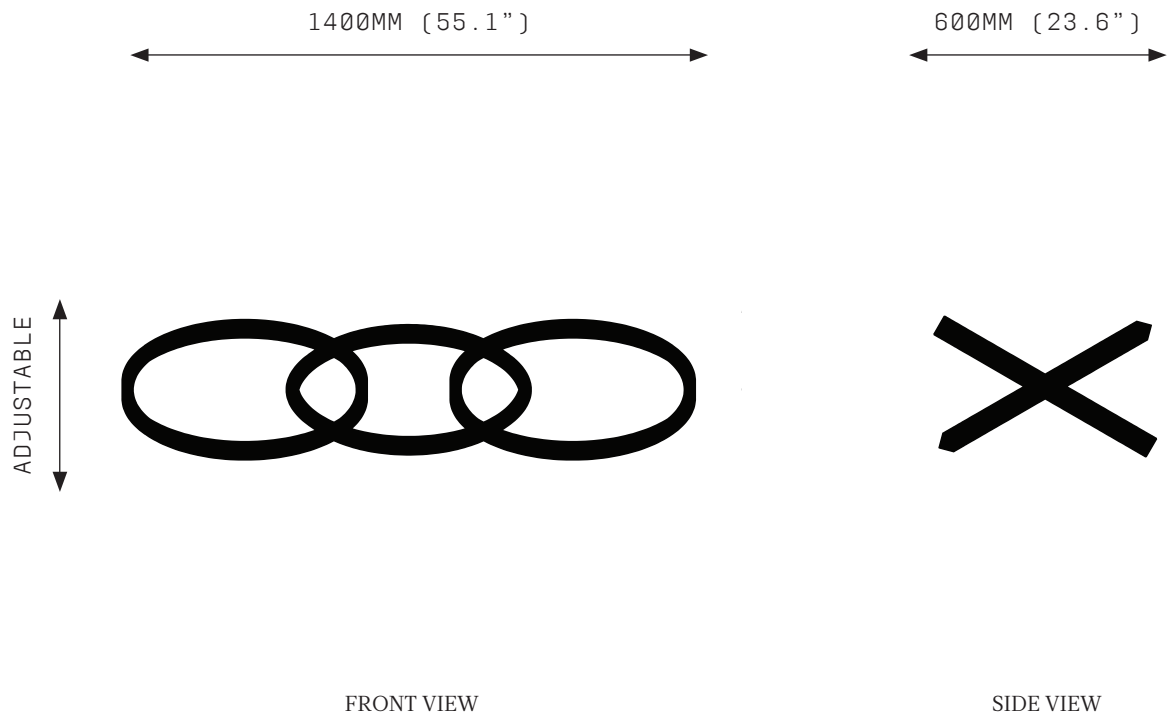

ORACLE TRIPLET 600-IN / 600-EX / 600-IN

SPECIFICATIONS

Ordering Code:
OR.3.600

Lamp:
24V LED WW 2700K

Lumens:
8732 LM

Voltage:
24V DC

Watts:
108W

Weight:
Approx. 13 kg*
*Exclusive of canopy

Inclusions:
Power Supply Unit x 150W

Exclusions:
User Interface, Dimmer Unit

PRODUCT OPTIONS

Finishes:
AB Aged Brass
BB Brushed Brass
HRB Hand Rubbed Brass
DB Dark Bronze
MP Mottled Patina

Suspension:
A-CAB Angled Cable
V-CAB Vertical Cable

Canopy:*

RFM Round Flush Medium
RFL Round Flush Large
RSM Round Surface Medium
RSL Round Surface Large
LFS Linear Flush Small
LSS Linear Surface Small

*Also available with Magical Suspension
*Refer to Canopy Specification Guide

WARRANTY

3 Years Fixture
3 Years Power Supply Unit
3 Years LED

Oracle is a solid fixture that will require very little maintenance over the years.

If your Oracle is treated with care, it will shine brightly for many years to come.

Contact us for custom variations.

Installation should only be undertaken by a qualified professional