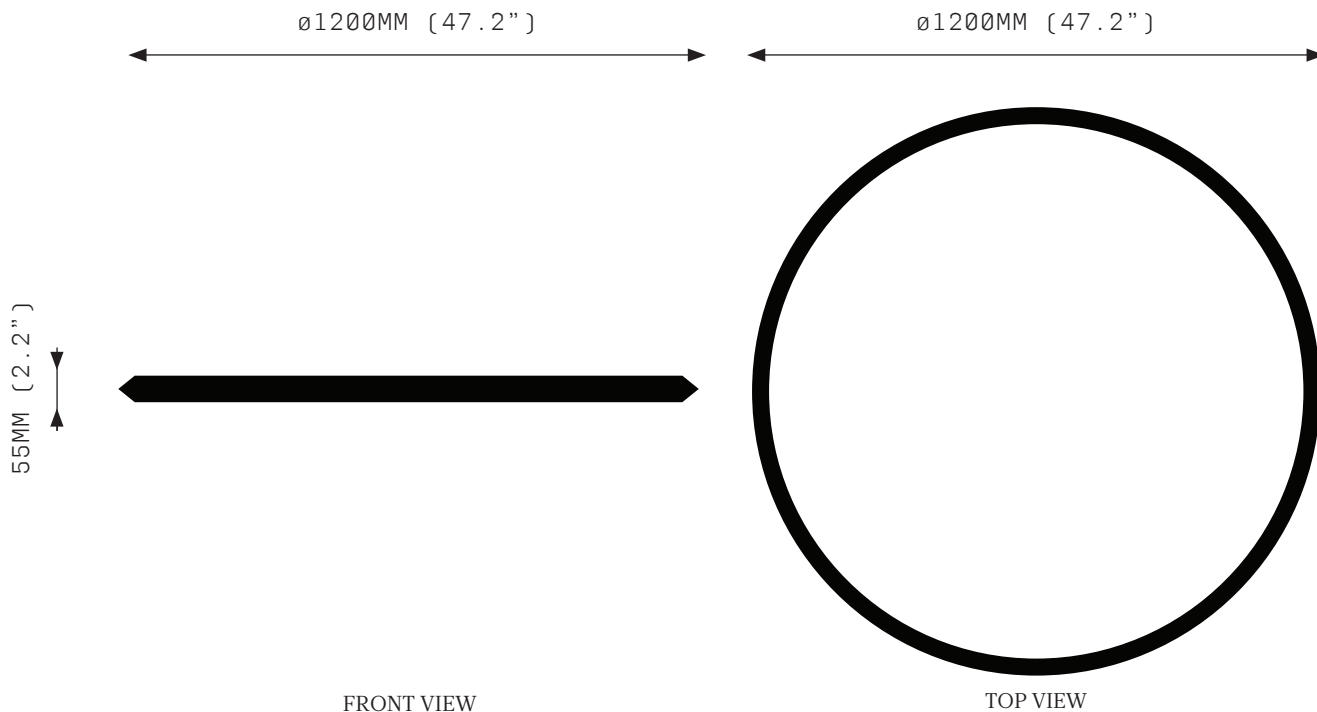

ORACLE SINGLE 1200

SPECIFICATIONS

Ordering Code:
OR.1.1200

Lamp:
24V LED WW 2700K

Lumens:
5717 LM

Voltage:
24V DC

Watts:
72W

Weight:
Approx. 8 kg*
*Exclusive of canopy

Inclusions:
Power Supply Unit x 100W

Exclusions:
User Interface, Dimmer Unit

PRODUCT OPTIONS

Finishes:
AB Aged Brass
BB Brushed Brass
HRB Hand Rubbed Brass
DB Dark Bronze
MP Mottled Patina

Suspension:
A-CAB Angled Cable
V-CAB Vertical Cable

Canopy:*
RFM Round Flush Medium
RFL Round Flush Large
RSM Round Surface Medium
RSL Round Surface Large

*Also available with Magical
Suspension

*Refer to Canopy Specification
Guide

WARRANTY

3 Years Fixture
3 Years Power Supply Unit
3 Years LED

Oracle is a solid fixture
that will require very little
maintenance over the years.

If your Oracle is treated
with care, it will shine
brightly for many years
to come.

Contact us for custom
variations.

Installation should only
be undertaken by a qualified
professional