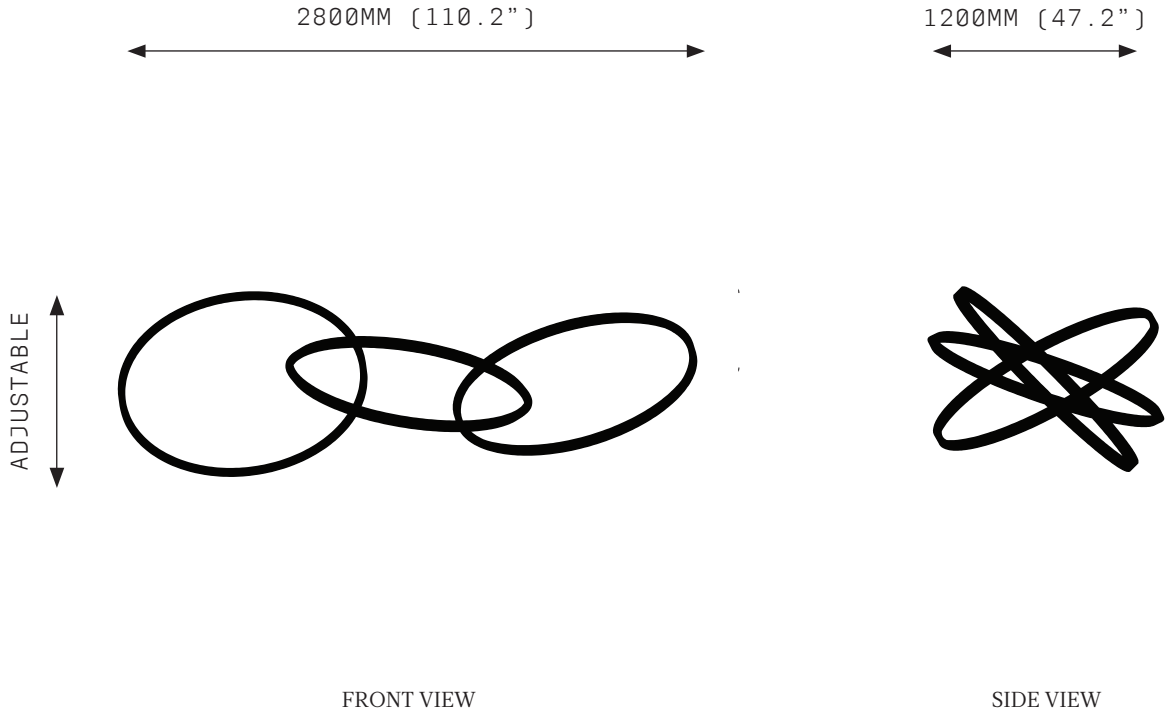

ORACLE TRIPLET 1200-IN / 1200-EX / 1200-IN

SPECIFICATIONS

Ordering Code:
OR.3.1200

Lamp:
24V LED WW 2700K

Lumens:
17465 LM

Voltage:
24V DC

Watts:
217W

Weight:
Approx. 24 kg*
*Exclusive of canopy

Inclusions:
2 x Power Supply Unit x 150W

Exclusions:
User Interface, Dimmer Unit

PRODUCT OPTIONS

Finishes:
AB Aged Brass
BB Brushed Brass
HRB Hand Rubbed Brass
DB Dark Bronze
MP Mottled Patina

Suspension:
A-CAB Angled Cable
V-CAB Vertical Cable

Canopy:*

RFM	Round Flush Medium
RFL	Round Flush Large
RSM	Round Surface Medium
RSL	Round Surface Large
LFL	Linear Flush Large
LSL	Linear Surface Large

*Also available with Magical Suspension

*Refer to Canopy Specification Guide

WARRANTY

3 Years Fixture
3 Years Power Supply Unit
3 Years LED

Oracle is a solid fixture that will require very little maintenance over the years.

If your Oracle is treated with care, it will shine brightly for many years to come.

Contact us for custom variations.

Installation should only be undertaken by a qualified professional