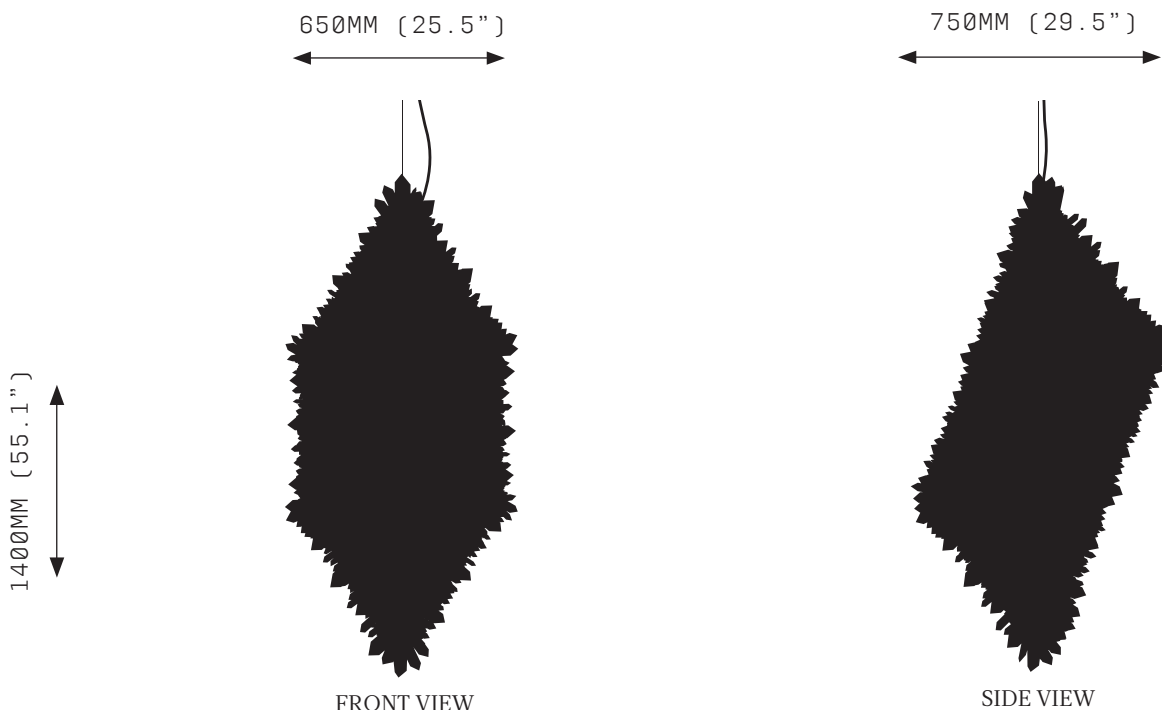

GOLIATH LARGE

SPECIFICATIONS

Ordering Code:
GOL.LRG

Lamp:
24V LED WW 2700K

Lumens:
8004 LM

Voltage:
24V DC

Watts:
66W

Weight:
Approx. 148kg*
*Exclusive of canopy

Inclusions:
Power Supply Unit x 100W

Exclusions:
User Interface, Dimmer Unit

PRODUCT OPTIONS

Finishes:
GQ Smoky and Clear
Gradient Quartz Crystal

Suspension:
V-CAB Vertical cable

Canopy:*
RFM Round Flush Medium
RFL Round Flush Large
RSM Round Surface Medium
RSL Round Surface Large
*Refer to Canopy Specification Guide

GOLIATH MEDIUM

SPECIFICATIONS

Ordering Code:
GOL.MED

Lamp:
24V LED WW 2700K

Lumens:
5452 LM

Voltage:
24V DC

Watts:
45W

Weight:
Approx. 60kg*
*Exclusive of canopy