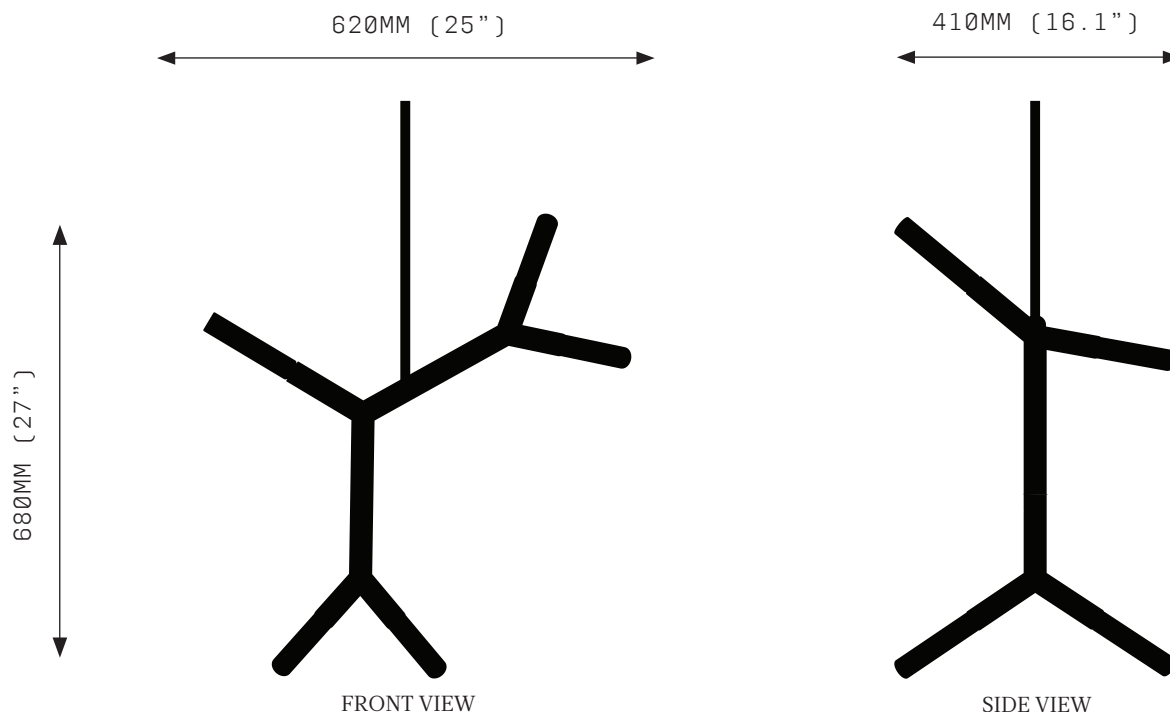

BRANCH CHAIN AMINO ACID 5VT

SPECIFICATIONS

Ordering Code:
BCAA.5.V.T

Lamp:
G9 110V LED 4.5W 3000K
G9 240V LED 4W 2700K

Lumens:
2000 / 1250 LM

Voltage:
110 / 240 V

Watts:
22.5 / 20 W

Weight:
Approx. 2.7 kg*
*Exclusive of canopy