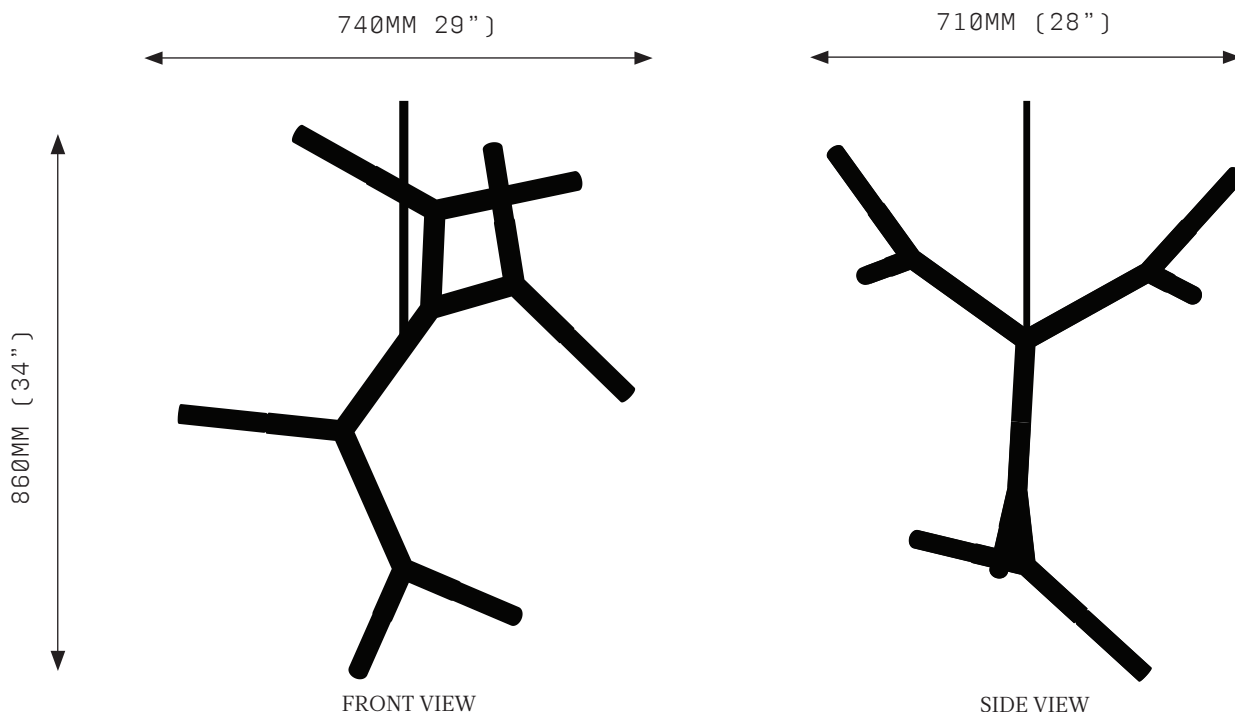

BRANCH CHAIN AMINO ACID 7VT

SPECIFICATIONS

Ordering Code:
BCAA.7.V.T

Lamp:
G9 110V LED 4.5W 3000K
G9 240V LED 4W 2700K

Lumens:
2800 / 1750 LM

Voltage:
110 / 240 V

Watts:
31.5 / 28 W

Weight:
Approx. 3.5 kg*
*Exclusive of canopy

Exclusions:
User Interface, Dimmer Unit

PRODUCT OPTIONS

Finishes:
AB Aged Brass
HRB Hand Rubbed Brass
DB Dark Bronze
MP Mottled Patina
VER Verdigris
PCB Powder Coat Matte Black
PCW Powder Coat Matte White
PB Polished Brass
CP Copper
CR Chrome
GR Graphite
SN Satin Nickel
24K 24K Gold

Suspension: *
ROD Vertical Rod
*Contact us for alternatives

Canopy: *
RFS Round Flush Small
RFM Round Flush Medium
RSM Round Surface Medium
*Refer to Canopy Specification Guide

WARRANTY

3 Years Fixture

BCAA is a solid fixture that will require very little maintenance over the years.

If your BCAA is treated with care, it will shine brightly for many years to come.

Contact us for custom variations.

Installation should only be undertaken by a qualified professional