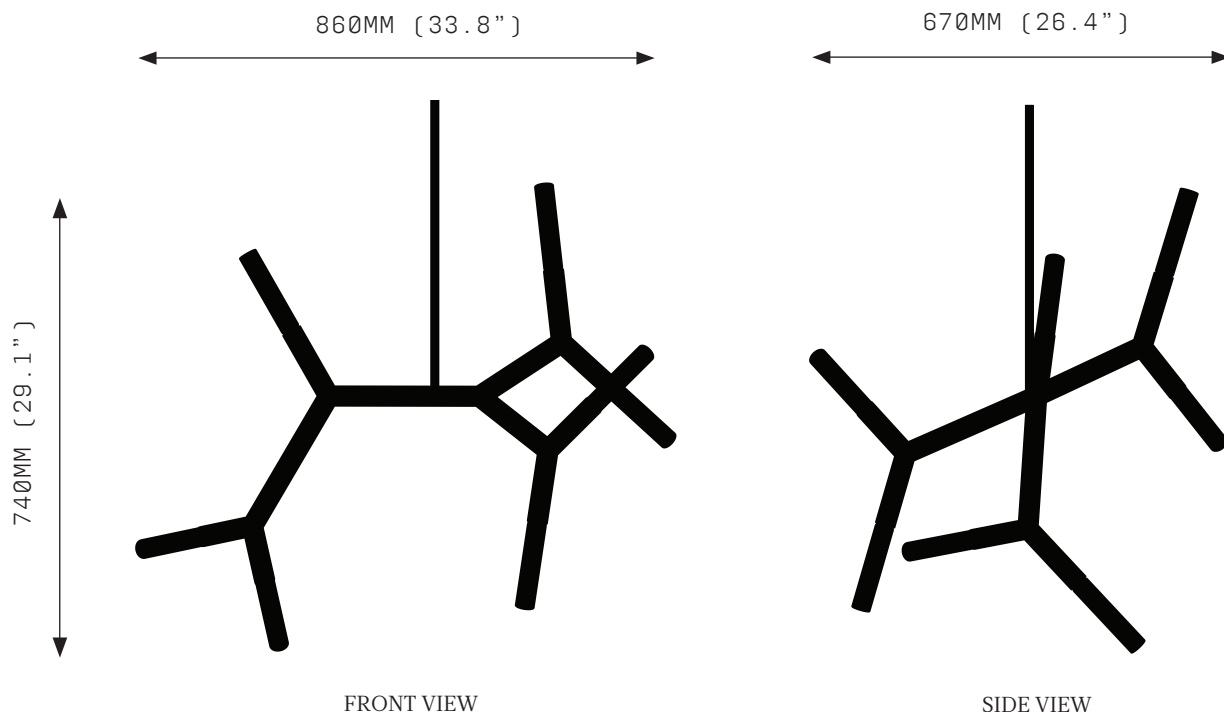

BRANCH CHAIN AMINO ACID 7HT

SPECIFICATIONS

Ordering Code:
BCAA.7.H.T

Lamp:
G9 110V LED 4.5W 3000K
G9 240V LED 4W 2700K

Lumens:
2800 / 1750 LM

Voltage:
110 / 240 V

Watts:
31.5 / 28 W

Weight:
Approx. 3.5 kg*
*Exclusive of canopy

Exclusions:
User Interface, Dimmer Unit

PRODUCT OPTIONS

Finishes:
AB Aged Brass
HRB Hand Rubbed Brass
DB Dark Bronze
MP Mottled Patina
VER Verdigris
PCB Powder Coat Matte Black
PCW Powder Coat Matte White
PB Polished Brass
CP Copper
CR Chrome
GR Graphite
SN Satin Nickel
24K 24K Gold

Suspension: *
ROD Vertical Rod
*Contact us for alternatives

Canopy: *
RFS Round Flush Small
RFM Round Flush Medium
RSM Round Surface Medium
*Refer to Canopy Specification Guide

WARRANTY

3 Years Fixture

BCAA is a solid fixture that will require very little maintenance over the years.

If your BCAA is treated with care, it will shine brightly for many years to come.

Installation should only be undertaken by a qualified professional