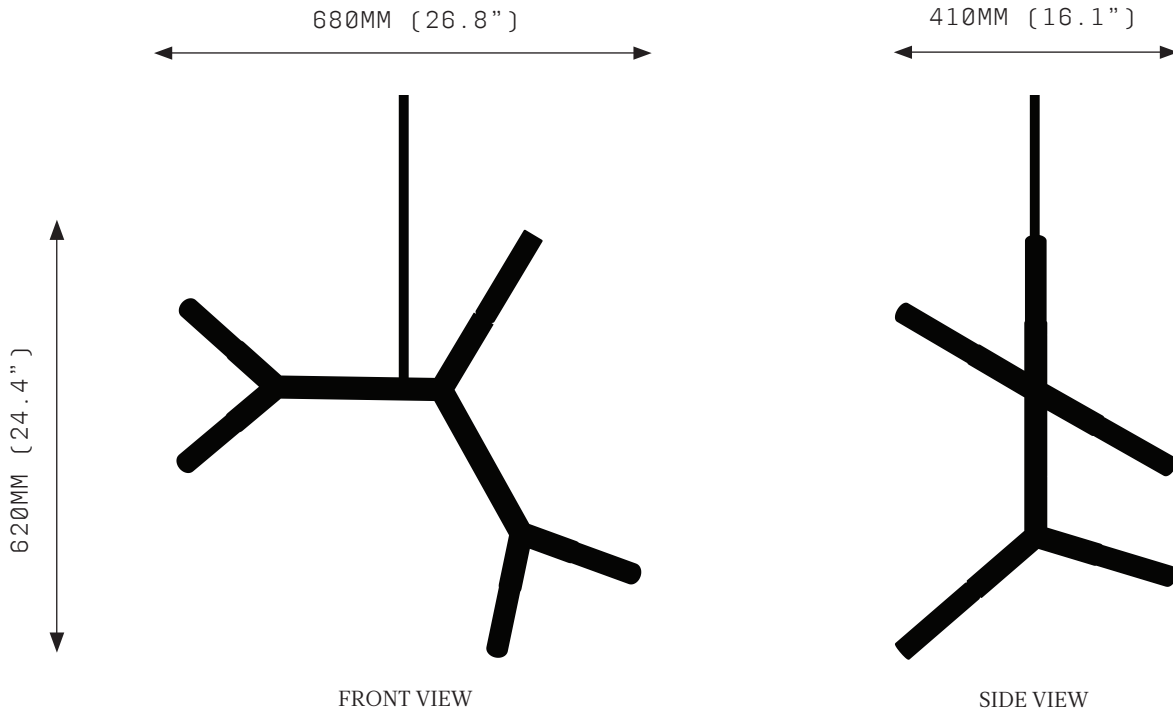

BRANCH CHAIN AMINO ACID 5HT

SPECIFICATIONS

Ordering Code:
BCAA.5.H.T

Lamp:
G9 110V LED 4.5W 3000K
G9 240V LED 4W 2700K

Lumens:
2000 / 1250 LM

Voltage:
110 / 240 V

Watts:
22.5 / 20 W

Weight:
Approx. 2.7 kg*
*Exclusive of canopy