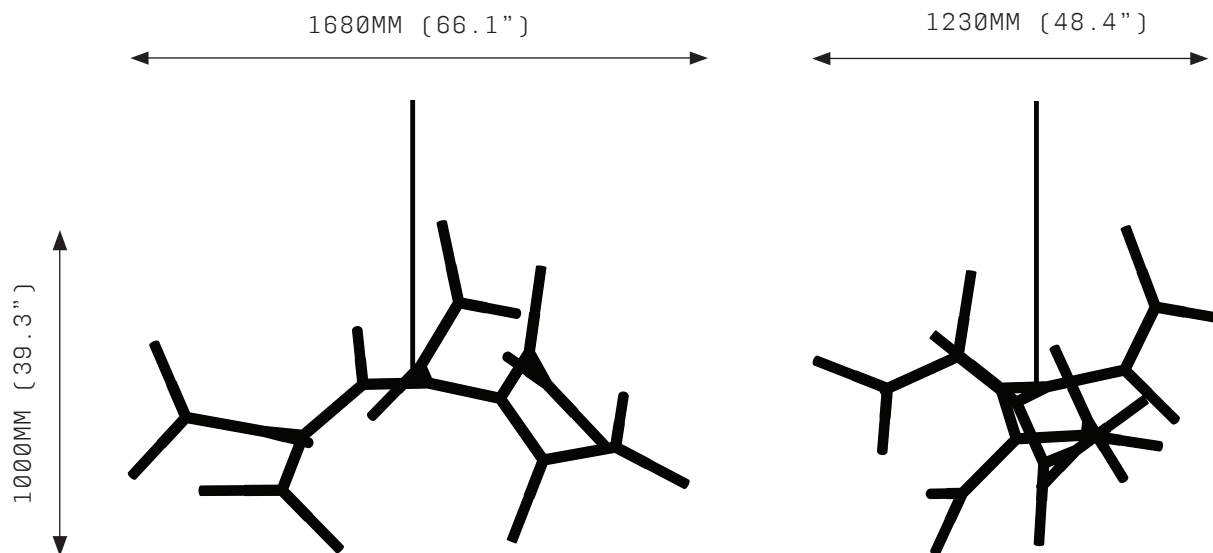

BRANCH CHAIN AMINO ACID 15HT

FRONT VIEW

SIDE VIEW

SPECIFICATIONS

Ordering Code:
BCAA.15.H.T

Lamp:
G9 110V LED 4.5W 3000K
G9 240V LED 4W 2700K

Lumens:
6000 / 3750 LM

Voltage:
110 / 240 V

Watts:
67.5 / 60 W

Weight:
Approx. 7.6 kg*
*Exclusive of canopy

Exclusions:
User Interface, Dimmer Unit

PRODUCT OPTIONS

Finishes:
AB Aged Brass
HRB Hand Rubbed Brass
DB Dark Bronze
MP Mottled Patina
VER Verdigris
PCB Powder Coat Matte Black
PCW Powder Coat Matte White
PB Polished Brass
CP Copper
CR Chrome
GR Graphite
SN Satin Nickel
24K 24K Gold

Suspension: *
ROD Vertical Rod
*Contact us for alternatives

Canopy: *
RFS Round Flush Small
RFM Round Flush Medium
RSM Round Surface Medium
*Refer to Canopy Specification Guide

WARRANTY

3 Years Fixture

BCAA is a solid fixture that will require very little maintenance over the years.

If your BCAA is treated with care, it will shine brightly for many years to come.

Installation should only be undertaken by a qualified professional