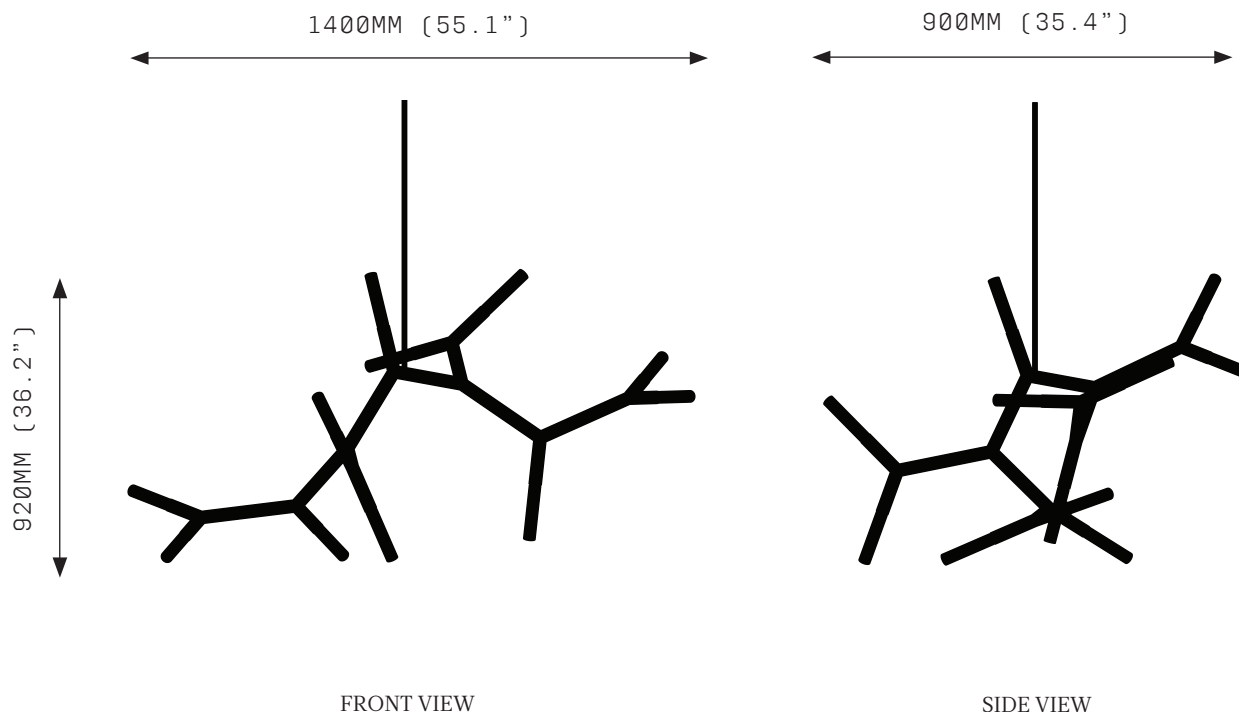

BRANCH CHAIN AMINO ACID 11HT

FRONT VIEW

SIDE VIEW

SPECIFICATIONS

Ordering Code:
BCAA.11.H.T

Lamp:
G9 110V LED 4.5W 3000K
G9 240V LED 4W 2700K

Lumens:
4400 / 2750 LM

Voltage:
110 / 240 V

Watts:
49.5 / 44 W

Weight:
Approx. 5.5 kg*
*Exclusive of canopy

Exclusions:
User Interface, Dimmer Unit

PRODUCT OPTIONS

Finishes:
AB Aged Brass
HRB Hand Rubbed Brass
DB Dark Bronze
MP Mottled Patina
VER Verdigris
PCB Powder Coat Matte Black
PCW Powder Coat Matte White
PB Polished Brass
CP Copper
CR Chrome
GR Graphite
SN Satin Nickel
24K 24K Gold

Suspension: *
ROD Vertical Rod
*Contact us for alternatives

Canopy: *
RFS Round Flush Small
RFM Round Flush Medium
RSM Round Surface Medium
*Refer to Canopy Specification Guide

WARRANTY

3 Years Fixture

BCAA is a solid fixture that will require very little maintenance over the years.

If your BCAA is treated with care, it will shine brightly for many years

Installation should only be undertaken by a qualified professional