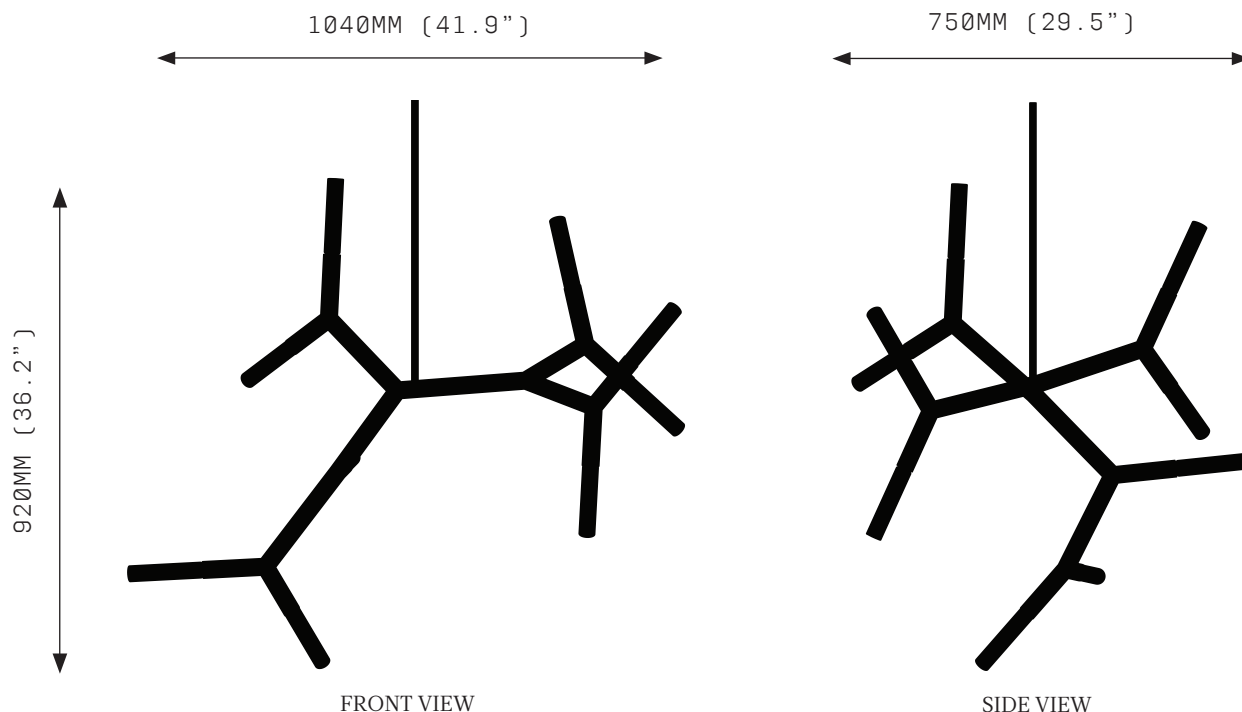

BRANCH CHAIN AMINO ACID 9HT

SPECIFICATIONS

Ordering Code:
BCAA.9.H.T

Lamp:
G9 110V LED 4.5W 3000K
G9 240V LED 4W 2700K

Lumens:
3600 / 2250 LM

Voltage:
110 / 240 V

Watts:
40.5 / 36 W

Weight:
Approx. 4 kg*
*Exclusive of canopy

Exclusions:
User Interface, Dimmer Unit

PRODUCT OPTIONS

Finishes:
AB Aged Brass
HRB Hand Rubbed Brass
DB Dark Bronze
MP Mottled Patina
VER Verdigris
PCB Powder Coat Matte Black
PCW Powder Coat Matte White
PB Polished Brass
CP Copper
CR Chrome
GR Graphite
SN Satin Nickel
24K 24K Gold

Suspension: *
ROD Vertical Rod
*Contact us for alternatives

Canopy: *
RFS Round Flush Small
RFM Round Flush Medium
RSM Round Surface Medium
*Refer to Canopy Specification Guide

WARRANTY

3 Years Fixture

BCAA is a solid fixture that will require very little maintenance over the years.

If your BCAA is treated with care, it will shine brightly for many years

Installation should only be undertaken by a qualified professional