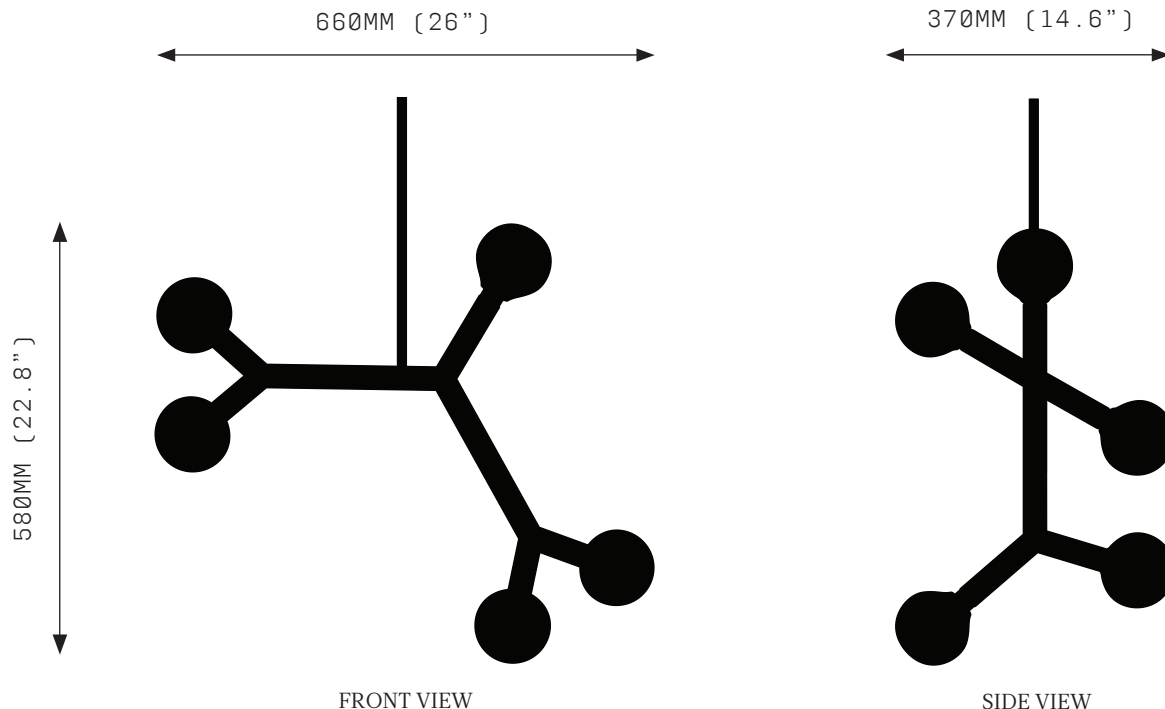

BRANCH CHAIN AMINO ACID 5HB

SPECIFICATIONS

Ordering Code:
BCAA.5.H.B

Lamp:
G9 110V LED 4.5W 3000K
G9 240V LED 4W 2700K

Lumens:
2000 / 1250 LM

Voltage:
110 / 240 V

Watts:
22.5 / 20 W

Weight:
Approx. 2.7 kg*
*Exclusive of canopy