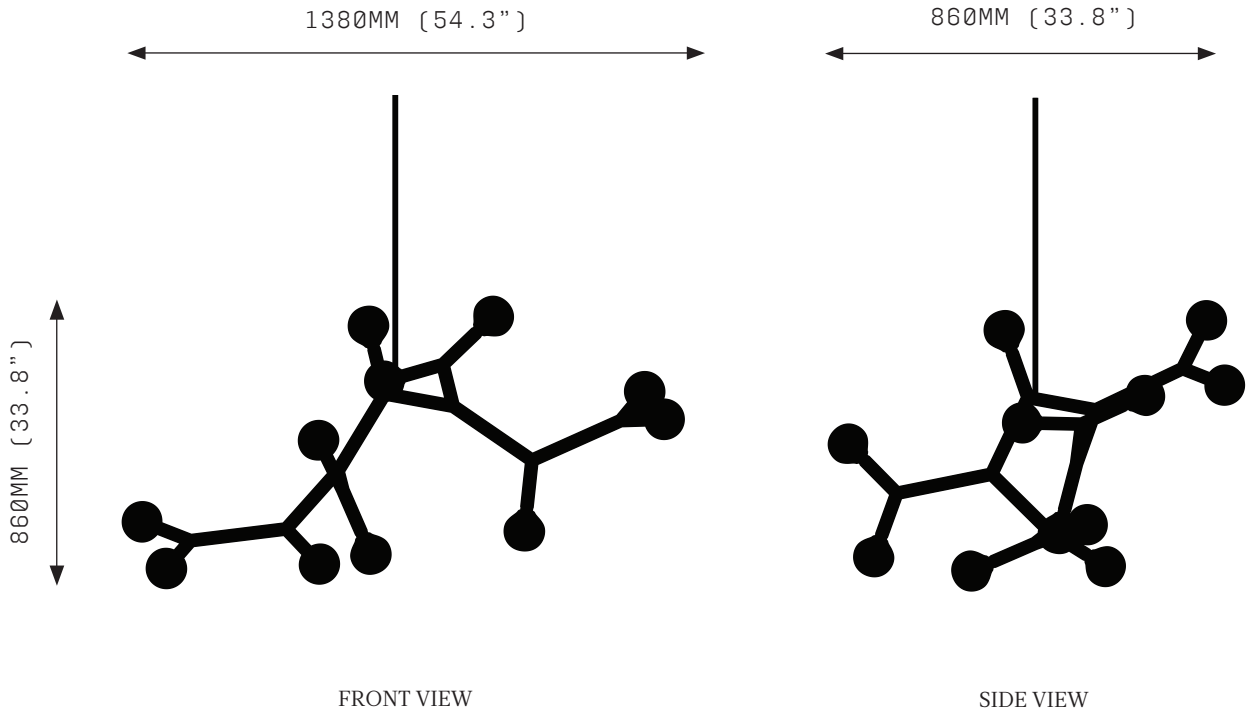

BRANCH CHAIN AMINO ACID 11HB

SPECIFICATIONS

Ordering Code:
BCAA.11.H.B

Lamp:
G9 110V LED 4.5W 3000K
G9 240V LED 4W 2700K

Lumens:
4400 / 2750 LM

Voltage:
110 / 240 V

Watts:
49.5 / 44 W

Weight:
Approx. 5.5 kg*
*Exclusive of canopy

Exclusions:
User Interface, Dimmer Unit

PRODUCT OPTIONS

Finishes:
AB Aged Brass
HRB Hand Rubbed Brass
DB Dark Bronze
MP Mottled Patina
VER Verdigris
PCB Powder Coat Matte Black
PCW Powder Coat Matte White
PB Polished Brass
CP Copper
CR Chrome
GR Graphite
SN Satin Nickel
24K 24K Gold

Suspension:*
ROD Vertical Rod
*Contact us for alternatives

Canopy:*
RFS Round Flush Small
RFM Round Flush Medium
RSM Round Surface Medium
*Refer to Canopy Specification Guide

WARRANTY

3 Years Fixture

BCAA is a solid fixture that will require very little maintenance over the years.

If your BCAA is treated with care, it will shine brightly for many years to come.

Contact us for custom variations.

Installation should only be undertaken by a qualified professional