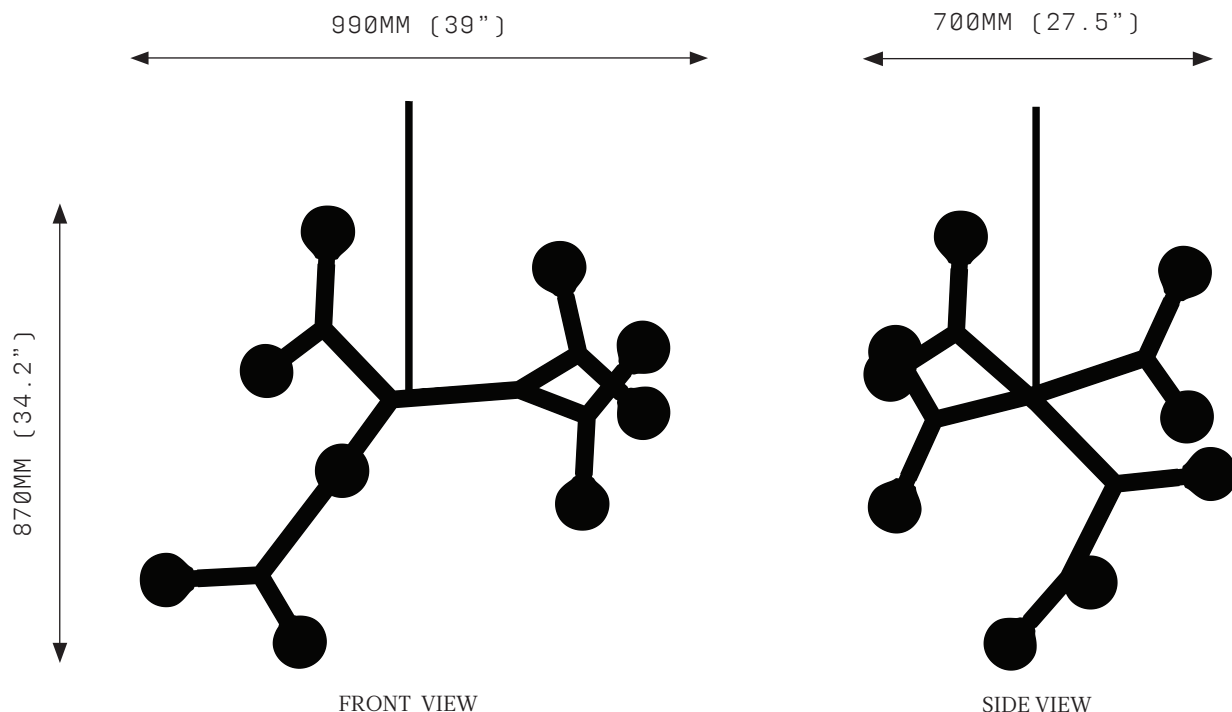

BRANCH CHAIN AMINO ACID 9HB

SPECIFICATIONS

Ordering Code:
BCAA.9.H.B

Lamp:
G9 110V LED 4.5W 3000K
G9 240V LED 4W 2700K

Lumens:
3600 / 2250 LM

Voltage:
110 / 240 V

Watts:
40.5 / 36 W

Weight:
Approx. 4 kg*
*Exclusive of canopy

Exclusions:
User Interface, Dimmer Unit

PRODUCT OPTIONS

Finishes:
AB Aged Brass
HRB Hand Rubbed Brass
DB Dark Bronze
MP Mottled Patina
VER Verdigris
PCB Powder Coat Matte Black
PCW Powder Coat Matte White
PB Polished Brass
CP Copper
CR Chrome
GR Graphite
SN Satin Nickel
24K 24K Gold

Suspension: *
ROD Vertical Rod
*Contact us for alternatives

Canopy: *
RFS Round Flush Small
RFM Round Flush Medium
RSM Round Surface Medium
*Refer to Canopy Specification Guide

WARRANTY

3 Years Fixture

BCAA is a solid fixture that will require very little maintenance over the years.

If your BCAA is treated with care, it will shine brightly for many years to come.

Contact us for custom variations.

Installation should only be undertaken by a qualified professional