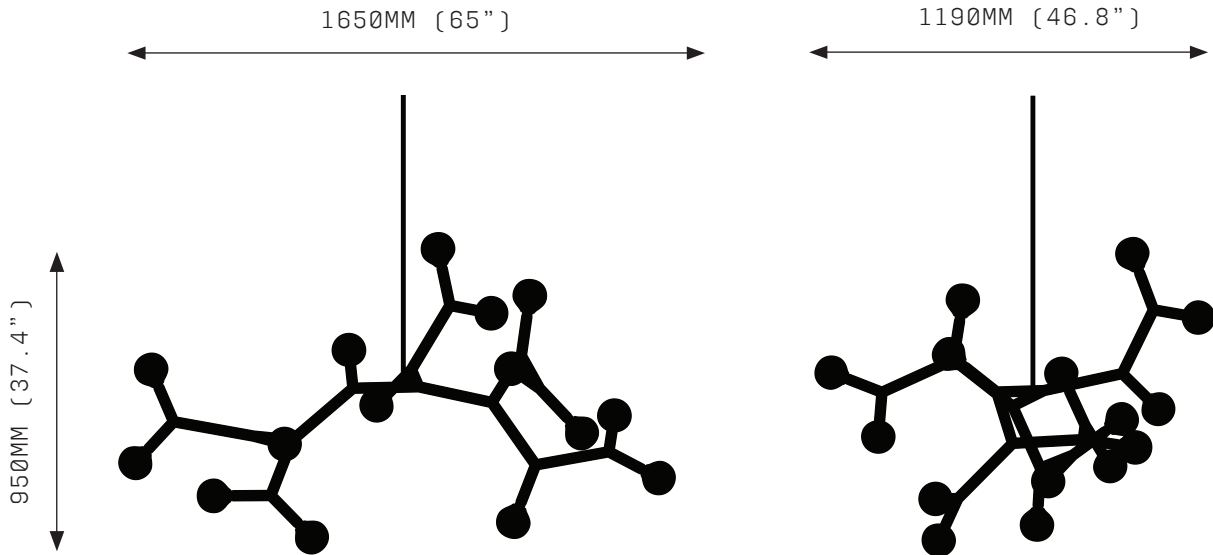

BRANCH CHAIN AMINO ACID 15HB

FRONT VIEW

SIDE VIEW

SPECIFICATIONS

Ordering Code:
BCAA.15.H.B

Lamp:
G9 110V LED 4.5W 3000K
G9 240V LED 4W 2700K

Lumens:
6000 / 3750 LM

Voltage:
110 / 240 V

Watts:
67.5 / 60 W

Weight:
Approx. 7.6 kg*
*Exclusive of canopy

Exclusions:
User Interface, Dimmer Unit

PRODUCT OPTIONS

Finishes:
AB Aged Brass
HRB Hand Rubbed Brass
DB Dark Bronze
MP Mottled Patina
VER Verdigris
PCB Powder Coat Matte Black
PCW Powder Coat Matte White
PB Polished Brass
CP Copper
CR Chrome
GR Graphite
SN Satin Nickel
24K 24K Gold

Suspension: *
ROD Vertical Rod
*Contact us for alternatives

Canopy: *
RFS Round Flush Small
RFM Round Flush Medium
RSM Round Surface Medium
*Refer to Canopy Specification Guide

WARRANTY

3 Years Fixture

BCAA is a solid fixture that will require very little maintenance over the years.

If your BCAA is treated with care, it will shine brightly for many years to come.

Contact us for custom variations.

Installation should only be undertaken by a qualified professional