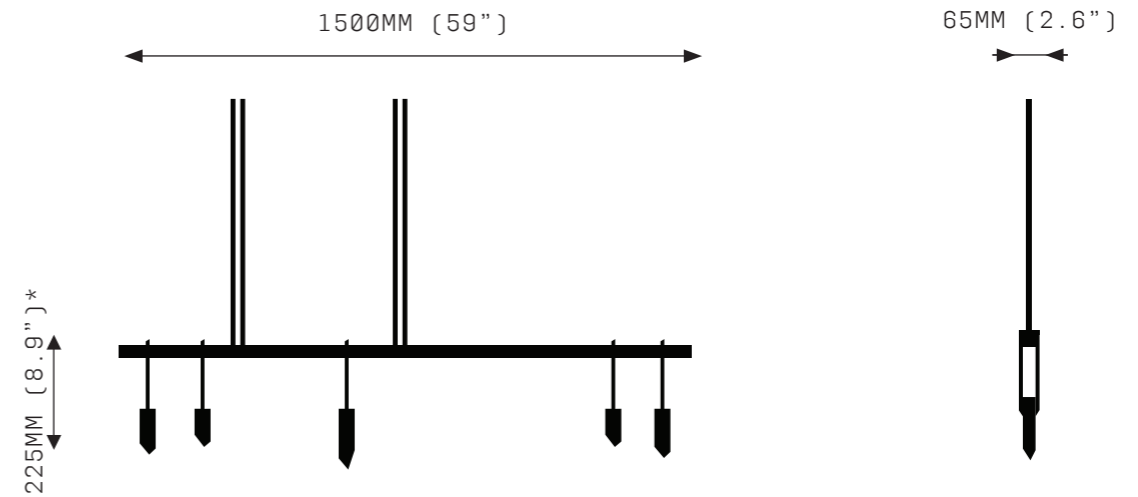

# ABACUS 900

\*Dimension refers to clasp height, excluding crystals.  
Crystal heights vary 100-150mm (4.3-5.9").  
Total drop measurement taken from base of clasp

FRONT VIEW

SIDE VIEW

# ABACUS 1500

\*Dimension refers to clasp height, excluding crystals.  
Crystal heights vary 100-150mm (4.3-5.9").  
Total drop measurement taken from base of clasp

FRONT VIEW

SIDE VIEW