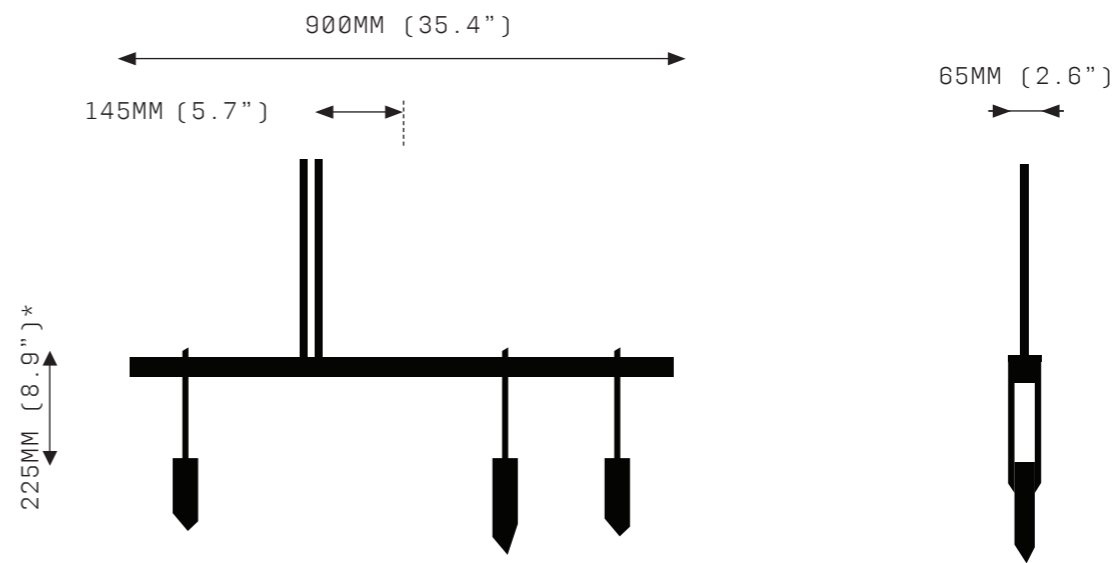

# ABACUS 900

\*Dimension refers to clasp height, excluding crystals.  
Crystal heights vary 100-150mm (4.3-5.9").  
Total drop measurement taken from base of clasp

FRONT VIEW

SIDE VIEW