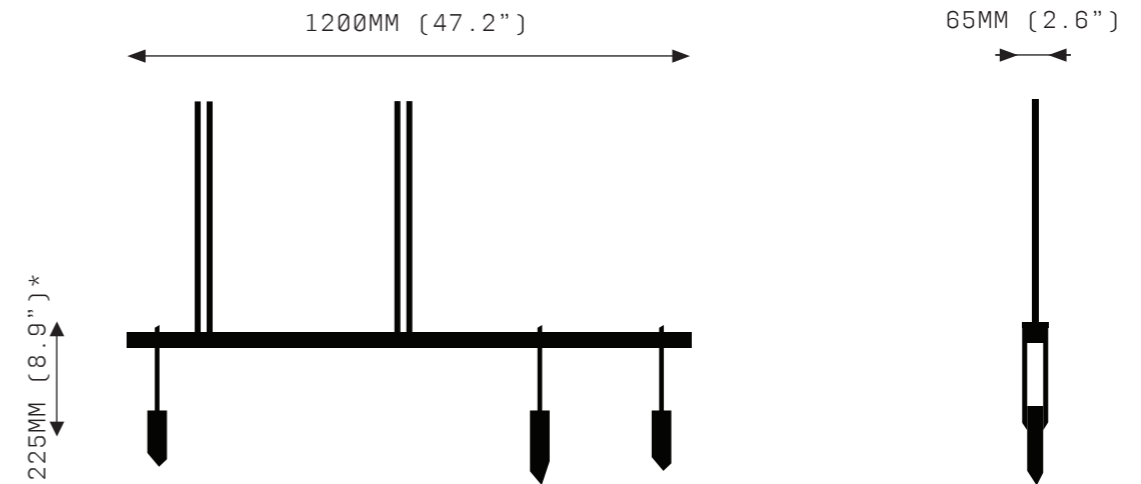

# ABACUS 900

\*Dimension refers to clasp height, excluding crystals.  
Crystal heights vary 100-150mm (4.3-5.9").  
Total drop measurement taken from base of clasp

FRONT VIEW

SIDE VIEW

# ABACUS 1200

\*Dimension refers to clasp height, excluding crystals.  
Crystal heights vary 100-150mm (4.3-5.9").  
Total drop measurement taken from base of clasp

FRONT VIEW

SIDE VIEW