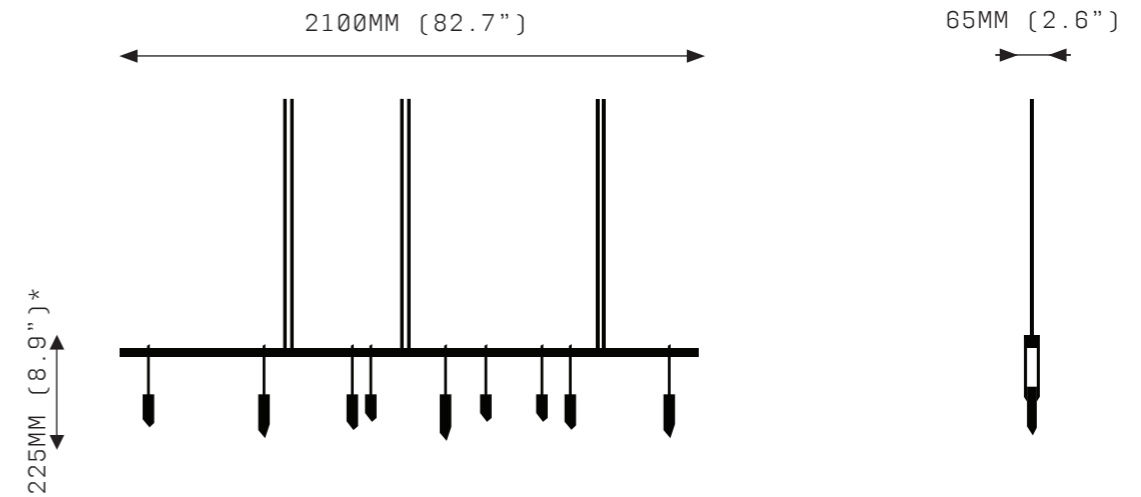

# ABACUS 1200

\*Dimension refers to clasp height, excluding crystals.  
Crystal heights vary 100-150mm (4.3-5.9").  
Total drop measurement taken from base of clasp

FRONT VIEW

SIDE VIEW

# ABACUS 2100

The Abacus is a sophisticated tool dating back to 300 BC. Sliding stones along a rod, ancient statesmen, merchants and mathematicians performed mathematical balancing acts using this simple yet powerful tool.

# ABACUS 2100

\*Dimension refers to clasp height, excluding crystals.  
Crystal heights vary 100-150mm (4.3-5.9").  
Total drop measurement taken from base of clasp

FRONT VIEW

SIDE VIEW