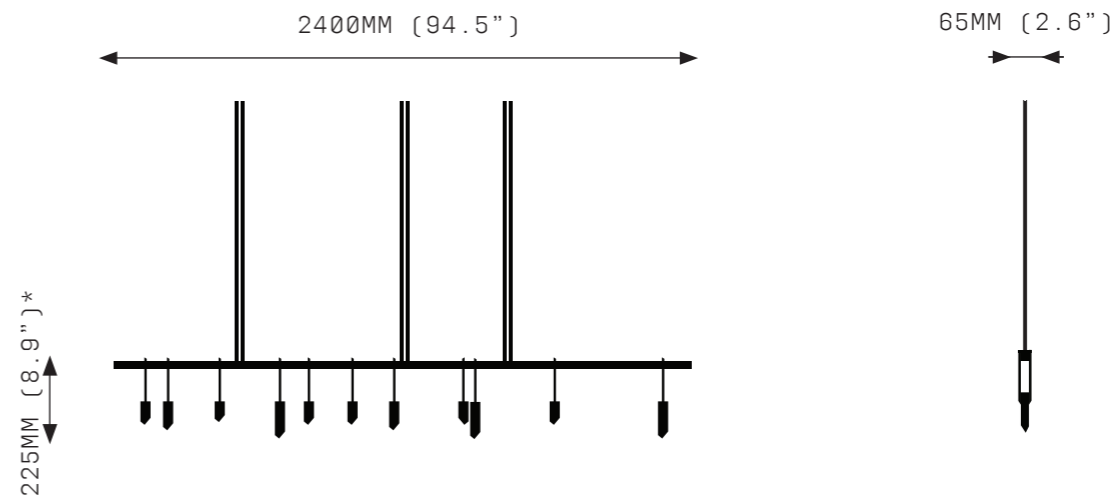

# ABACUS 2400

The Abacus is a sophisticated tool dating back to 300 BC. Sliding stones along a rod, ancient statesmen, merchants and mathematicians performed mathematical balancing acts using this simple yet powerful tool.

# ABACUS 2400

\*Dimension refers to clasp height, excluding crystals.  
Crystal heights vary 100-150mm (4.3-5.9").  
Total drop measurement taken from base of clasp

FRONT VIEW

SIDE VIEW