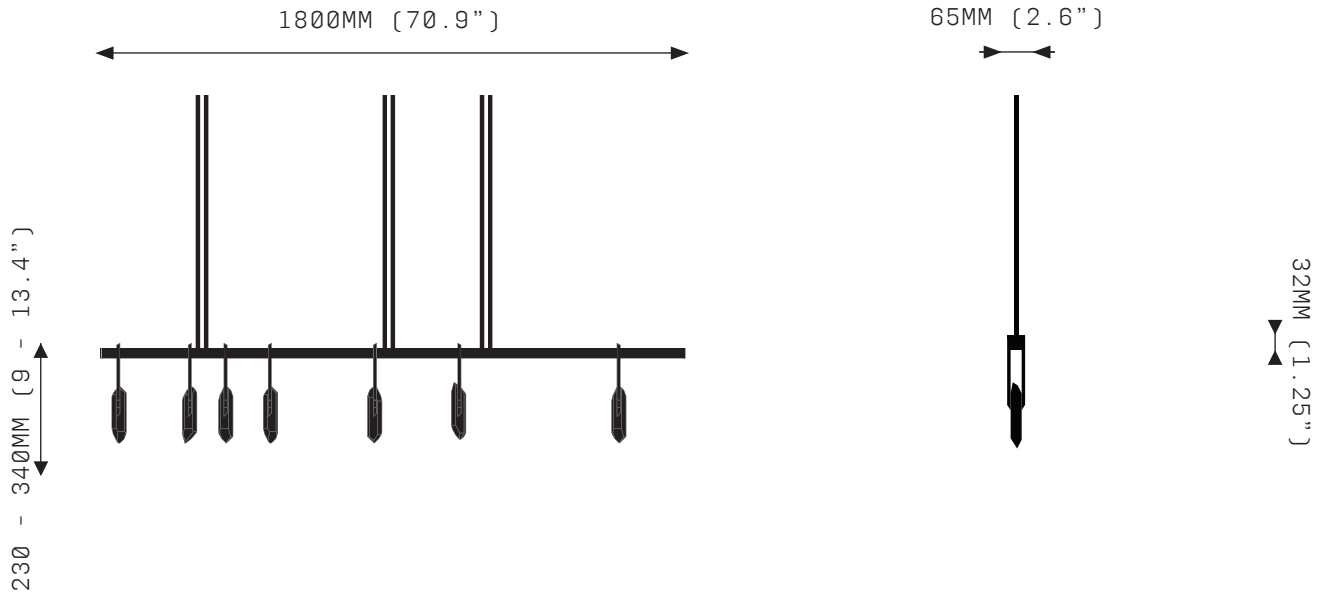

ABACUS 1800

FRONT VIEW

SIDE VIEW

SPECIFICATIONS

Ordering Code:
ABA.1800

Lamp:
24V LED WW 2700K

Lumens:
2781 LM

Voltage:
24V DC

Watts:
35W

Weight:
Approx. 13 kg*
*Exclusive of canopy

Inclusions:
7 Quartz crystal drops
Power Supply Unit x 60W

Exclusions:
User Interface, Dimmer Unit

PRODUCT OPTIONS

Finishes:
AB Aged Brass

Suspension: *
ROD Vertical Rod
*Contact us for alternatives.

Canopy: *
Linear Flush Mount
Linear Surface Mount
*Refer to Canopy Specification Guide

Extra crystal drops
available on request.

WARRANTY

3 Years Fixture
3 Years Power Supply Unit
3 Years LED

Abacus is a solid fixture that will require very little maintenance over the years.

If your Abacus is treated with care, it will shine brightly for many years to come.

Quartz is a mineral formed by the Earth. Each crystal piece will be unique due to natural variation of size, shape, colour and clarity.

Contact us for custom variations.

Installation should only be undertaken by a qualified professional