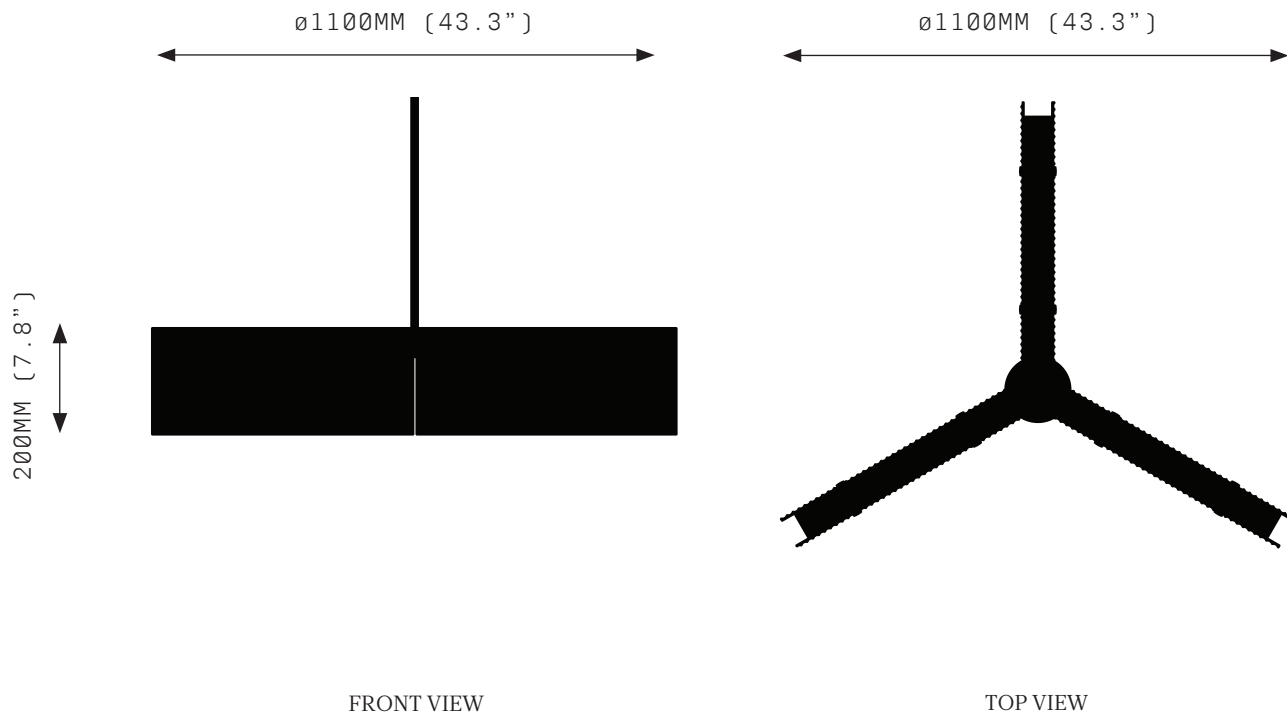

BUCKY VITRINE

FRONT VIEW

TOP VIEW

SPECIFICATIONS

Ordering Code:
BV.VIT

Lamp:
24V LED WW 2700K

Lumens:
2317 LM

Voltage:
24V DC

Watts:
29W

Weight:
Approx. 11 kg*
*Exclusive of canopy

Inclusions:
Power Supply Unit x 60W

Exclusions:
User Interface, Dimmer Unit

PRODUCT OPTIONS

Finishes:
GLA Brushed Aluminium,
Brushed Brass and Glass

Suspension:
ROD Vertical Rod

Canopy:*

- RFS Round Flush Small
- RFM Round Flush Medium
- RFL Round Flush Large
- RSM Round Surface Medium
- RSL Round Surface Large

*Refer to Canopy Specification Guide

WARRANTY

3 Years Fixture
3 Years Power Supply Unit
3 Years LED