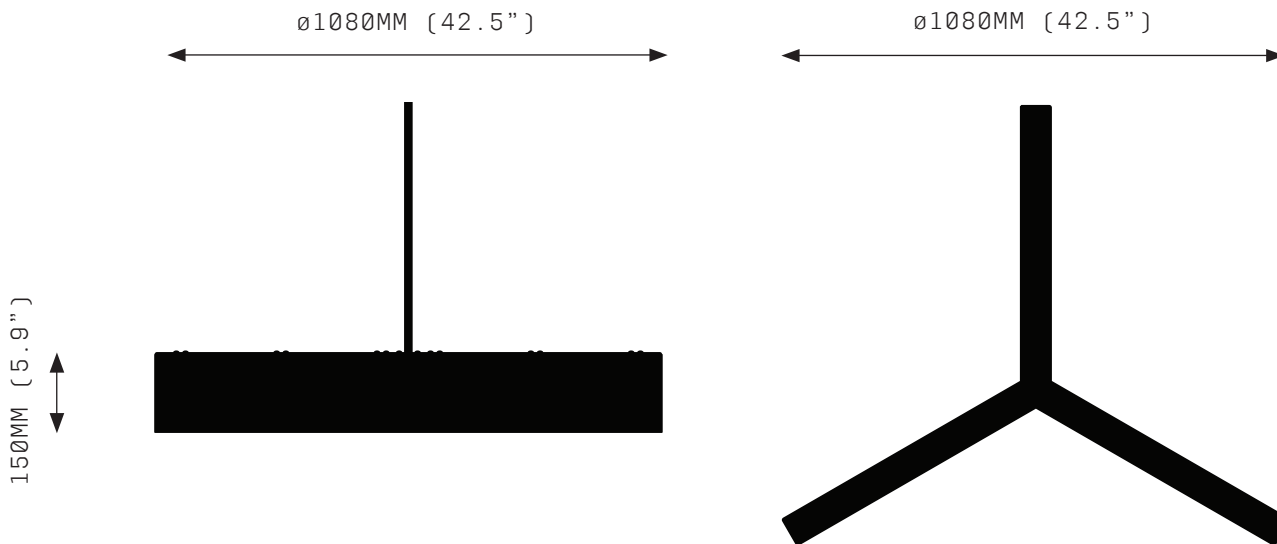

# BUCKY BLOCK

FRONT VIEW

TOP VIEW

**SPECIFICATIONS**

Ordering Code:  
BB.GL

Lamp:  
S14s 120V 6W 2700K Linear LED  
S14s 240V 9W 2700K Linear LED

Lumens:  
1350 / 1350 LM

Voltage:  
120 / 240 V

Watts:  
18 / 27 W

Weight:  
Approx. 11 kg\*  
\*Exclusive of canopy

Exclusions:  
User Interface, Dimmer Unit

**PRODUCT OPTIONS**

Finishes:  
PCB Powder Coat Matte Black  
GL Gold Leaf

Suspension:  
ROD Vertical Rod

Canopy: \*  
RFS Round Flush Small  
RFM Round Flush Medium  
RFL Round Flush Large  
RSM Round Surface Medium  
RSL Round Surface Large  
\*Refer to Canopy Specification Guide

**WARRANTY**

3 Years Fixture  
3 Years LED