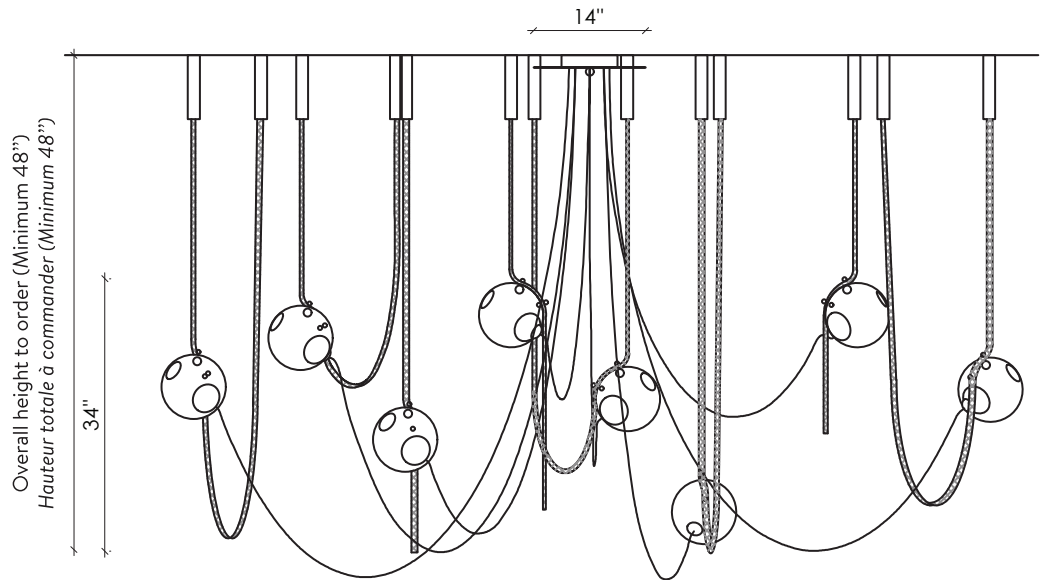

FRONT VIEW
VUE DE FACE

LAROSE
GUYON

HANDMADE
IN CANADA

twentieth

sales@twentieth.net

323.904.1200

www.twentieth.gallery