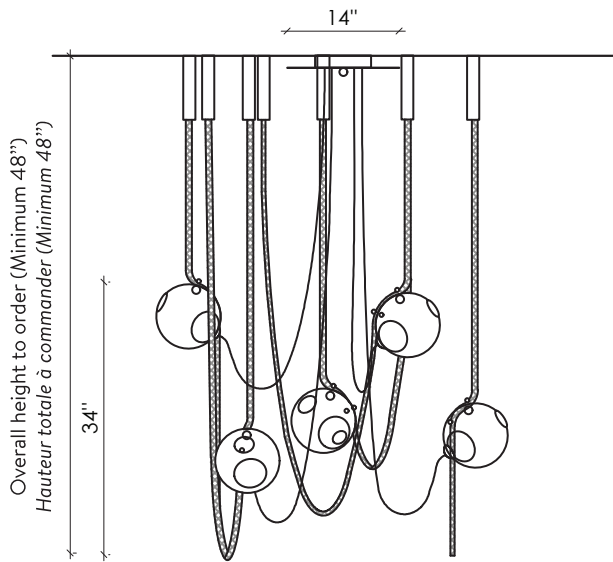

FRONT VIEW
VUE DE FACE

LAROSE
GUYON

HANDMADE
IN CANADA

twentieth

sales@twentieth.net

323.904.1200

www.twentieth.gallery