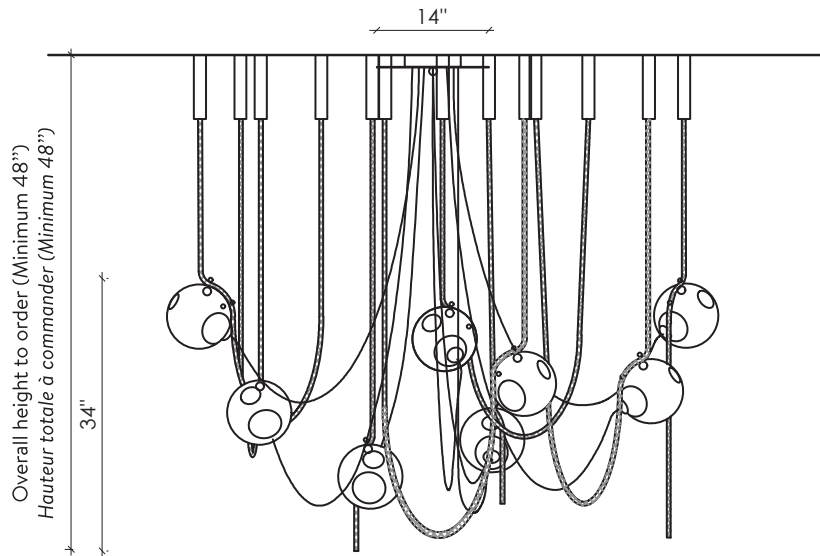

FRONT VIEW
VUE DE FACE

LAROSE
GUYON

HANDMADE
IN CANADA

twentieth

sales@twentieth.net

323.904.1200

www.twentieth.gallery