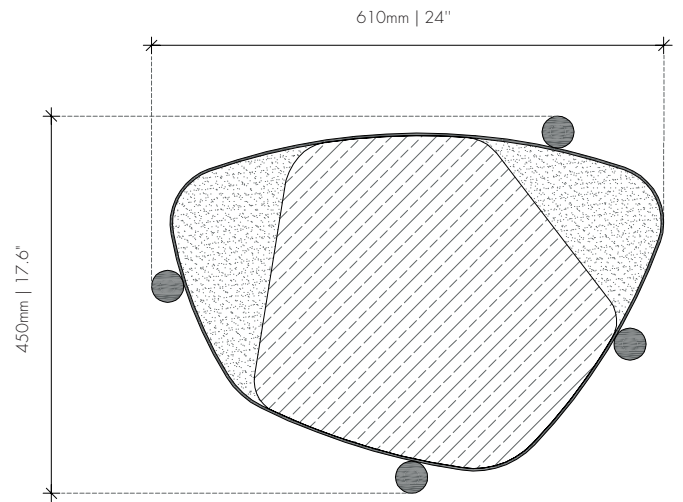

OKHA

BIJOU MARBLE | Side Table

DESIGNED BY OKHA

METAL OPTIONS

MARBLE OPTIONS

DESCRIPTION

Oxidise Brass Frame | Clear / Grey / Bronze Glass Insert / Marble Insert Options

DIMENSIONS

610W x 450D x 580H mm | 24W x 17.6D x 22.8H in