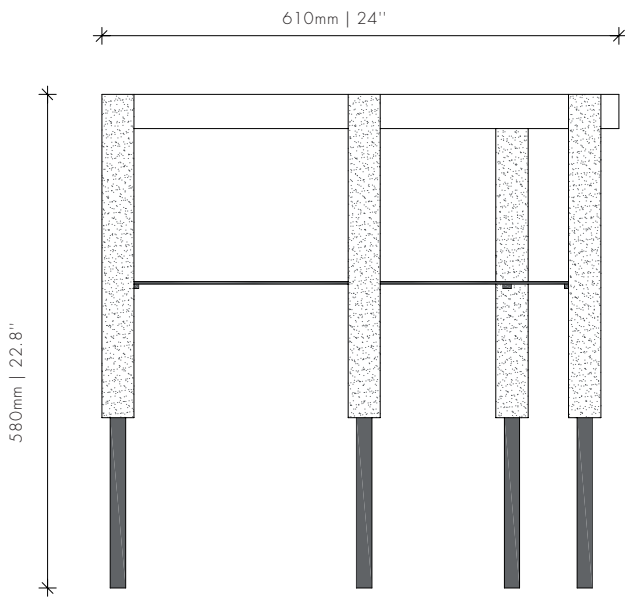

OKHA

BIJOU MARBLE | Side Table

DESIGNED BY OKHA

METAL OPTIONS

Brushed Oxidised
Brass

MARBLE OPTIONS

Nero
Marquina (1)

Verde
Guatemala (1)

DESCRIPTION

Oxidise Brass Frame | Clear / Grey / Bronze Glass Insert / Marble Insert Options

DIMENSIONS

610W x 450D x 580H mm | 24W x 17.6D x 22.8H in