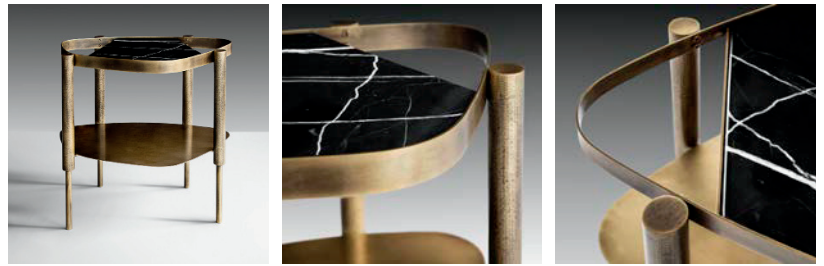

OKHA

BIJOU MARBLE | Side Table

DESIGNED BY OKHA

METAL OPTIONS

Brushed Oxidised
Brass

MARBLE OPTIONS

Nero
Marquina (1)

Verde
Guatemala (1)

DESCRIPTION

Oxidise Brass Frame | Clear / Grey / Bronze Glass Insert / Marble Insert Options

DIMENSIONS

610W x 450D x 580H mm | 24W x 17.6D x 22.8H in