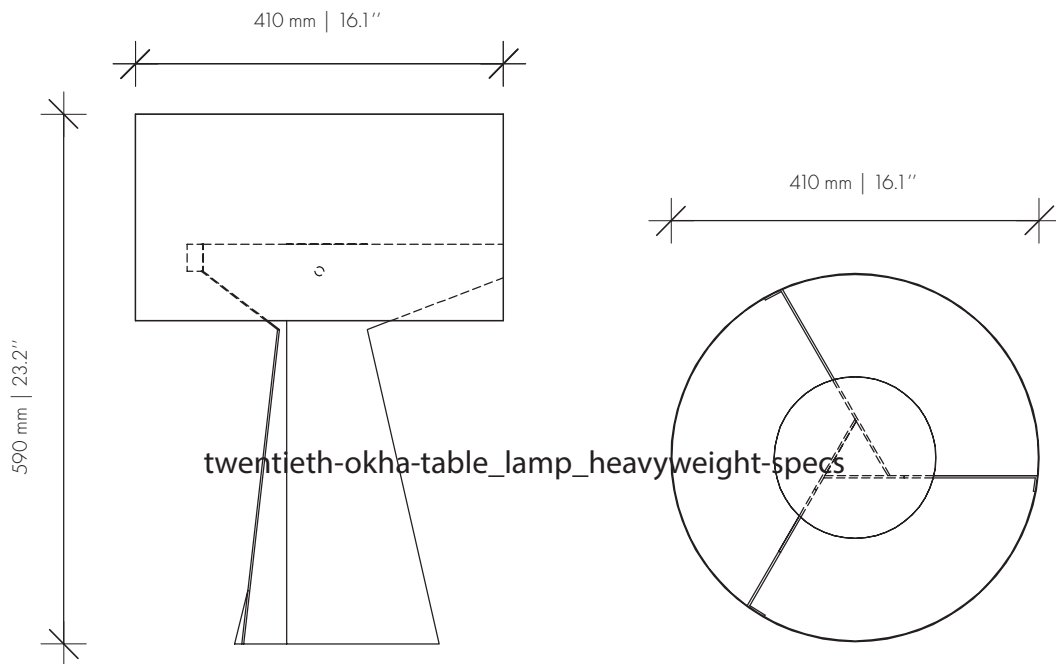

DESIGNED BY OKHA

METAL OPTIONS

Mild Steel

Mirror Polished
Stainless Steel

DESCRIPTION

Polished Stainless Steel / Powdercoated Mild Steel Frame + Shade

DIMENSIONS

410D x 590H mm | 16.1DIA x 23.2H in - incl. shade