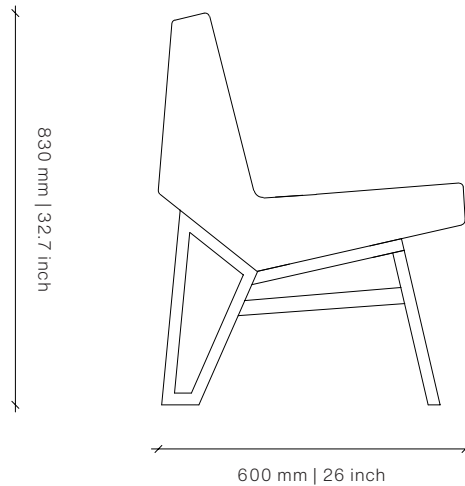

VOLT Dining Chair

DESIGN BY OKHA

Frame

Dimensions (mm)

460W x 600D x 830H

Seat Height: 470

Dimensions (inches)

18.1W x 26D x 32.7H

Seat Height: 18.5

COM: 2 m | 2.2 yd

COL: 3.6 m² | 38.8 sq ft

Different textures, grains, colouration and densities are all natural characteristics of timbers. We find these variances an inherent and valuable part of the natural beauty of wood, no two pieces are the same making each OKHA design a unique, characterful piece and each product will be different from the next. Timber movement will also occur as this is a natural product.

STONE: Marble is a beautiful natural material with inherent imperfections in its structure, veining and coloration. As such, some slabs may be reinforced with meshing on the underside and may have colour matched resin fills in minor cracks and surface blemishes. Please note that this is standard practice.

METAL: All metals will go through a process of natural aging and oxidization due to environmental conditions. The result of this aging process will bring about colour change, to slow and reduce this natural process, appropriate cleaning and maintenance products can be used.

twentieth

sales@twentieth.net

323.904.1200

www.twentieth.net

OKHA