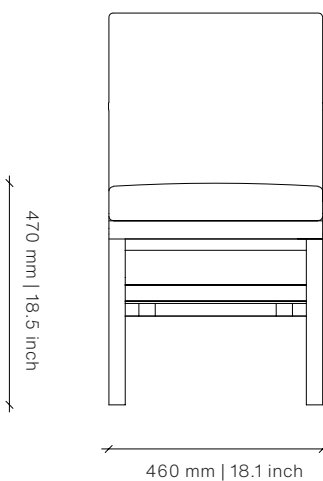

VOLT Dining Chair

DESIGN BY OKHA

Frame

Dimensions (mm)

460W x 600D x 830H

Seat Height: 470

Dimensions (inches)

18.1W x 26D x 32.7H

Seat Height: 18.5

COM: 2 m | 2.2 yd

COL: 3.6 m² | 38.8 sq ft

Different textures, grains, colouration and densities are all natural characteristics of timbers. We find these variances an inherent and valuable part of the natural beauty of wood, no two pieces are the same making each OKHA design a unique, characterful piece and each product will be different from the next. Timber movement will also occur as this is a natural product.

STONE: Marble is a beautiful natural material with inherent imperfections in its structure, veining and coloration. As such, some slabs may be reinforced with meshing on the underside and may have colour matched resin fills in minor cracks and surface blemishes. Please note that this is standard practice.

METAL: All metals will go through a process of natural aging and oxidization due to environmental conditions. The result of this aging process will bring about colour change, to slow and reduce this natural process, appropriate cleaning and maintenance products can be used.

twentieth

sales@twentieth.net

323.904.1200

www.twentieth.net

OKHA