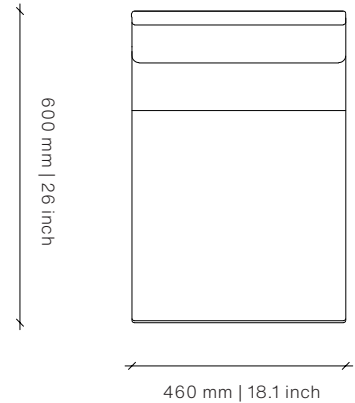

VOLT Dining Chair

DESIGN BY OKHA

Frame

Dimensions (mm)

460W x 600D x 830H

Seat Height: 470

Dimensions (inches)

18.1W x 26D x 32.7H

Seat Height: 18.5

COM: 2 m | 2.2 yd

COL: 3.6 m² | 38.8 sq ft

Different textures, grains, colouration and densities are all natural characteristics of timbers. We find these variances an inherent and valuable part of the natural beauty of wood, no two pieces are the same making each OKHA design a unique, characterful piece and each product will be different from the next. Timber movement will also occur as this is a natural product.

STONE: Marble is a beautiful natural material with inherent imperfections in its structure, veining and coloration. As such, some slabs may be reinforced with meshing on the underside and may have colour matched resin fills in minor cracks and surface blemishes. Please note that this is standard practice.

METAL: All metals will go through a process of natural aging and oxidization due to environmental conditions. The result of this aging process will bring about colour change, to slow and reduce this natural process, appropriate cleaning and maintenance products can be used.

twentieth

sales@twentieth.net

323.904.1200

www.twentieth.net

OKHA