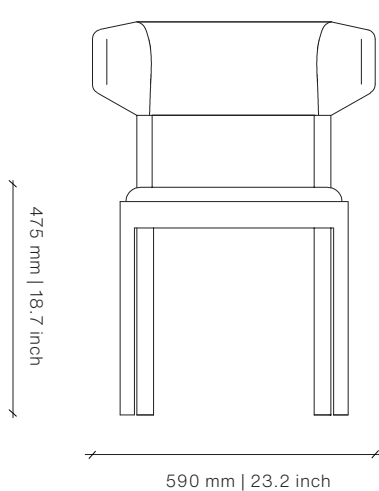

VERB Dining Chair

DESIGN BY OKHA

Frame

Dimensions (mm)

590W x 530D x 820H

Seat Height: 475

Dimensions (inches)

23.2W x 20.8D x 32.2H

Seat Height: 18.7

COM: 1.4 m | 1.5 yd

COL: 2.5 m² | 27.1 sq ft

Different textures, grains, colouration and densities are all natural characteristics of timbers. We find these variances an inherent and valuable part of the natural beauty of wood, no two pieces are the same making each OKHA design a unique, characterful piece and each product will be different from the next. Timber movement will also occur as this is a natural product.

STONE: Marble is a beautiful natural material with inherent imperfections in its structure, veining and coloration. As such, some slabs may be reinforced with meshing on the underside and may have colour matched resin fills in minor cracks and surface blemishes. Please note that this is standard practice.

METAL: All metals will go through a process of natural aging and oxidization due to environmental conditions. The result of this aging process will bring about colour change, to slow and reduce this natural process, appropriate cleaning and maintenance products can be used.

twentieth

sales@twentieth.net

323.904.1200

www.twentieth.net

OKHA