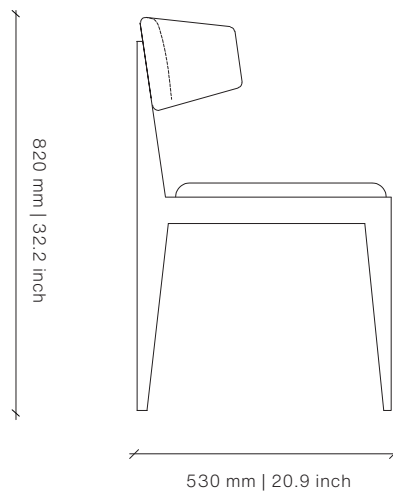

VERB Dining Chair

DESIGN BY OKHA

Frame

Dimensions (mm)

590W x 530D x 820H

Seat Height: 475

Dimensions (inches)

23.2W x 20.8D x 32.2H

Seat Height: 18.7

COM: 1.4 m | 1.5 yd

COL: 2.5 m² | 27.1 sq ft

Different textures, grains, colouration and densities are all natural characteristics of timbers. We find these variances an inherent and valuable part of the natural beauty of wood, no two pieces are the same making each OKHA design a unique, characterful piece and each product will be different from the next. Timber movement will also occur as this is a natural product.

STONE: Marble is a beautiful natural material with inherent imperfections in its structure, veining and coloration. As such, some slabs may be reinforced with meshing on the underside and may have colour matched resin fills in minor cracks and surface blemishes. Please note that this is standard practice.

METAL: All metals will go through a process of natural aging and oxidization due to environmental conditions. The result of this aging process will bring about colour change, to slow and reduce this natural process, appropriate cleaning and maintenance products can be used.

twentieth

sales@twentieth.net

323.904.1200

www.twentieth.net

OKHA