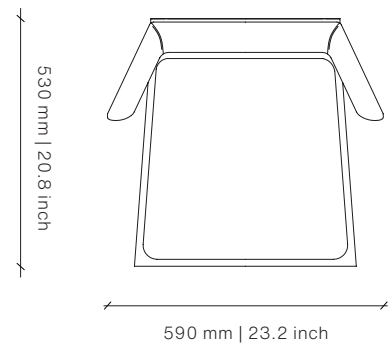

VERB Dining Chair

DESIGN BY OKHA

Frame

Dimensions (mm)

590W x 530D x 820H

Seat Height: 475

Dimensions (inches)

23.2W x 20.8D x 32.2H

Seat Height: 18.7

COM: 1.4 m | 1.5 yd

COL: 2.5 m² | 27.1 sq ft

Different textures, grains, colouration and densities are all natural characteristics of timbers. We find these variances an inherent and valuable part of the natural beauty of wood, no two pieces are the same making each OKHA design a unique, characterful piece and each product will be different from the next. Timber movement will also occur as this is a natural product.

STONE: Marble is a beautiful natural material with inherent imperfections in its structure, veining and coloration. As such, some slabs may be reinforced with meshing on the underside and may have colour matched resin fills in minor cracks and surface blemishes. Please note that this is standard practice.

METAL: All metals will go through a process of natural aging and oxidization due to environmental conditions. The result of this aging process will bring about colour change, to slow and reduce this natural process, appropriate cleaning and maintenance products can be used.

twentieth

sales@twentieth.net

323.904.1200

www.twentieth.net

OKHA