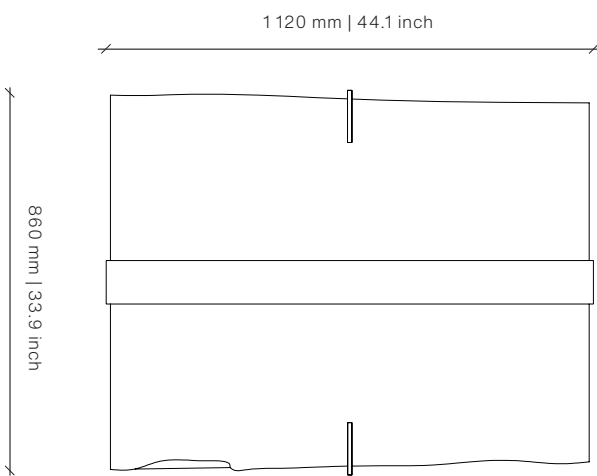

ARTISANS Coffee Table (FABRICATED IN SOUTH AFRICA)

DESIGN BY OKHA

Frame

Top

Dimensions (mm)

1120W x 860D x 280H

Dimensions (inches)

44.1W x 33.9D x 11H

Different textures, grains, colouration and densities are all natural characteristics of timbers. We find these variances an inherent and valuable part of the natural beauty of wood, no two pieces are the same making each OKHA design a unique, characterful piece and each product will be different from the next. Timber movement will also occur as this is a natural product.

STONE: Marble is a beautiful natural material with inherent imperfections in its structure, veining and coloration. As such, some slabs may be reinforced with meshing on the underside and may have colour matched resin fills in minor cracks and surface blemishes. Please note that this is standard practice.

METAL: All metals will go through a process of natural aging and oxidization due to environmental conditions. The result of this aging process will bring about colour change, to slow and reduce this natural process, appropriate cleaning and maintenance products can be used.

twentieth

sales@twentieth.net

323.904.1200

www.twentieth.net

OKHA