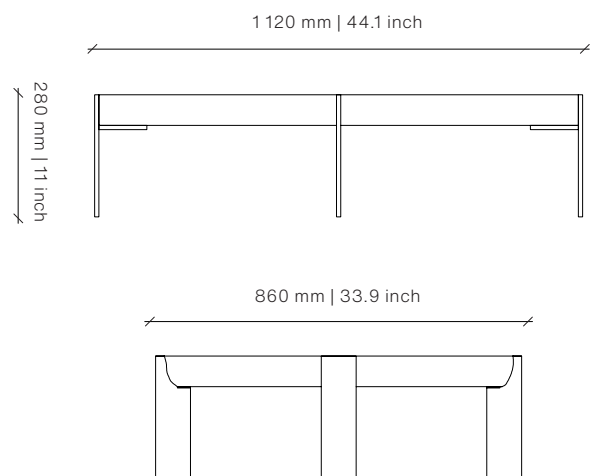

ARTISANS Coffee Table (FABRICATED IN SOUTH AFRICA)

DESIGN BY OKHA

Frame

Top

Dimensions (mm)

1120W x 860D x 280H

Dimensions (inches)

44.1W x 33.9D x 11H

Different textures, grains, colouration and densities are all natural characteristics of timbers. We find these variances an inherent and valuable part of the natural beauty of wood, no two pieces are the same making each OKHA design a unique, characterful piece and each product will be different from the next. Timber movement will also occur as this is a natural product.

STONE: Marble is a beautiful natural material with inherent imperfections in its structure, veining and coloration. As such, some slabs may be reinforced with meshing on the underside and may have colour matched resin fills in minor cracks and surface blemishes. Please note that this is standard practice.

METAL: All metals will go through a process of natural aging and oxidization due to environmental conditions. The result of this aging process will bring about colour change, to slow and reduce this natural process, appropriate cleaning and maintenance products can be used.

twentieth

sales@twentieth.net

323.904.1200

www.twentieth.net

OKHA