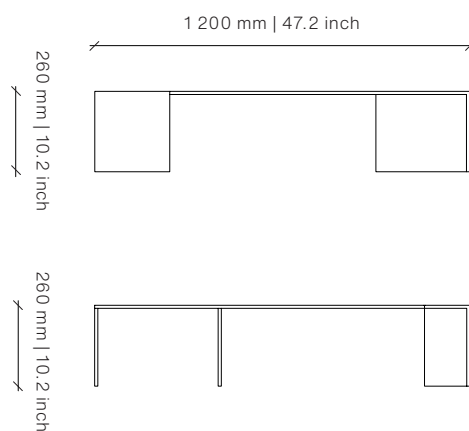

MONDO Coffee Table

DESIGN BY OKHA

Image shows Black Ferrograin and Grey Tinted Glass

Base

Polished
Stainless Steel

Insert

Bronze Tint
Glass

Grey Tint
Glass