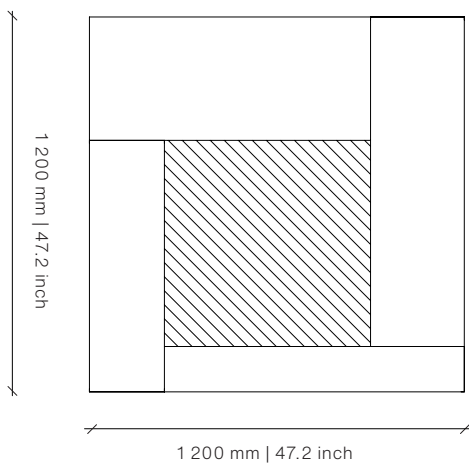

MONDO Coffee Table

DESIGN BY OKHA

Image shows Black Ferrograin and Grey Tinted Glass

Base

Polished
Stainless Steel

Insert

Bronze Tint
Glass

Grey Tint
Glass