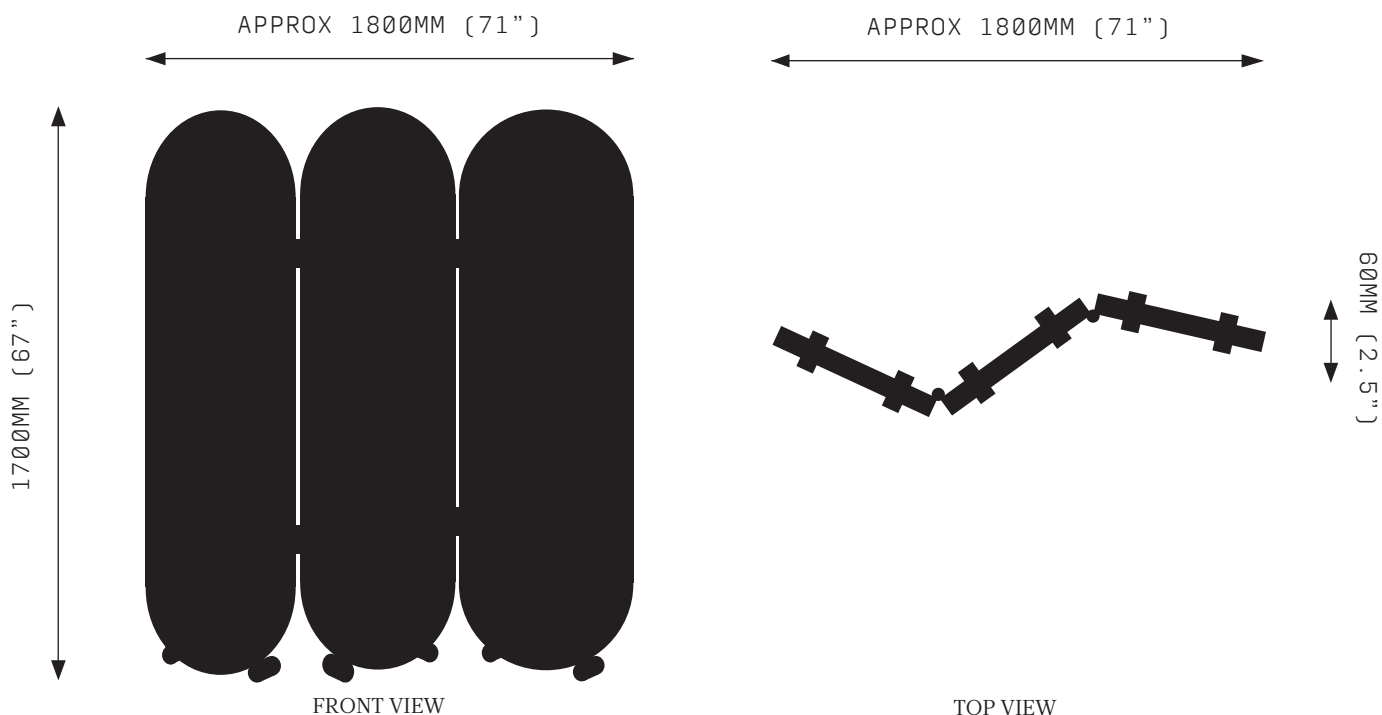

twentieth

sales@twentieth.net
323.904.1200
www.twentieth.net

VANITY SCREEN

SPECIFICATIONS

Weight:
Approx. 250 kg

Inclusions:
- Removable sections

PRODUCT OPTIONS

Finishes:
- Raw Cast Bronze
- Lapis Lazuli
- Quartz