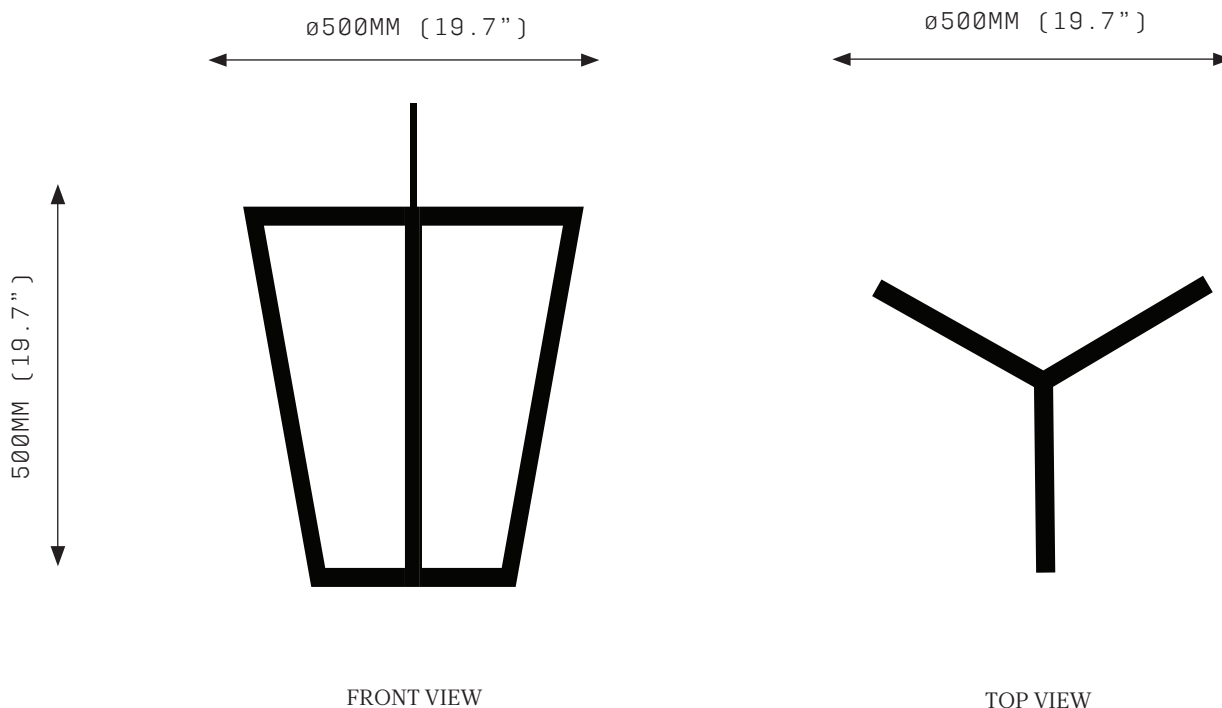

TRIPTYX

FRONT VIEW

TOP VIEW

SPECIFICATIONS

Ordering Code:
TRIP

Lamp:
24V LED WW 2700K

Lumens:
3476 LM

Voltage:
24V DC

Watts:
43W

Weight:
Approx. 5.5kg*
*Exclusive of canopy

Inclusions:
Power Supply Unit x 60W

Exclusions:
User Interface, Dimmer Unit

PRODUCT OPTIONS

Finishes:
AB Aged Brass
BB Brushed Brass
HRB Hand Rubbed Brass
DB Dark Bronze
MP Mottled Patina
PB Polished Brass
BSS Brushed Stainless Steel*
PSS Polished Stainless Steel*
* Stainless Steel has a different profile

Suspension:
ROD Vertical Rod

Canopy:*
RFS Round Flush Small
RFM Round Flush Medium
RFL Round Flush Large
RSM Round Surface Medium
RSL Round Surface Large
*Refer to Canopy Specification Guide

WARRANTY

3 Years Fixture
3 Years Power Supply Unit
3 Years LED

Triptyx is a solid fixture that will require very little maintenance over the years.

If your Triptyx is treated with care, it will shine brightly for many years to come.

Contact us for custom variations.

Installation should only be undertaken by a qualified professional