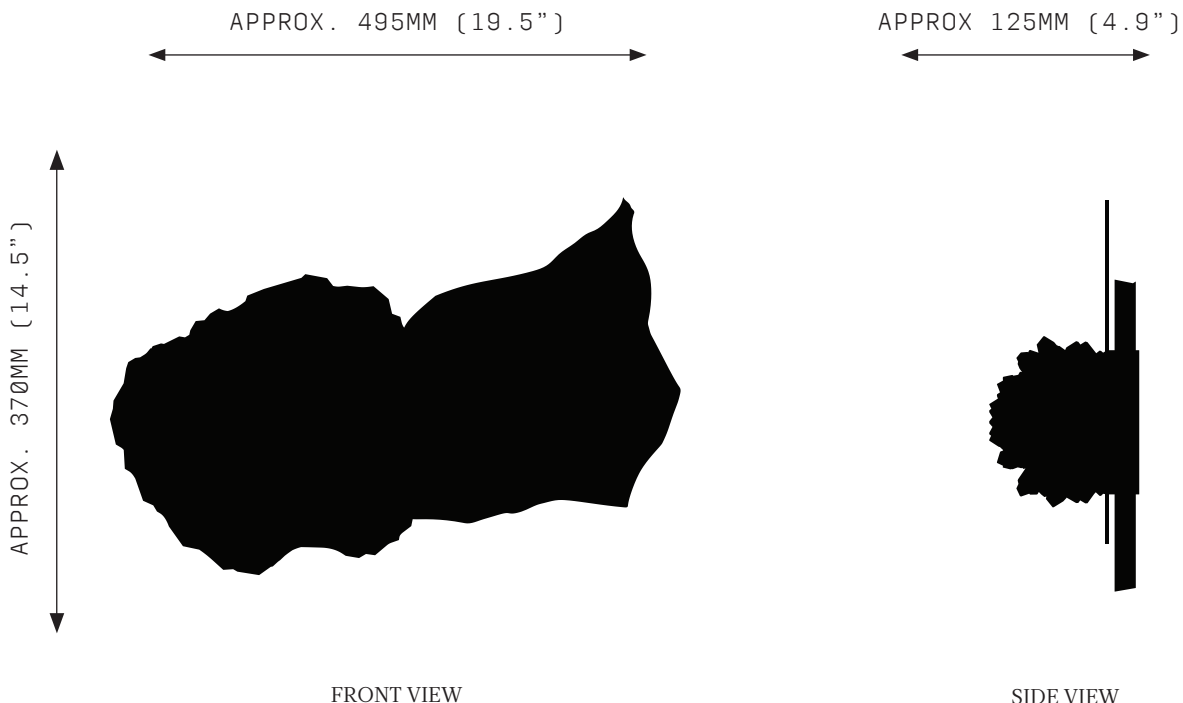

Contact us for custom variations.

Installation should only be undertaken by a qualified professional

SUGAR BOMB SCONCE DUO STONE & BRASS

FRONT VIEW

SIDE VIEW

SPECIFICATIONS

Ordering Code:
SB.S.D

Lamp:
G9 110V LED 4.5W 3000K
G9 240V LED 4W 2700K