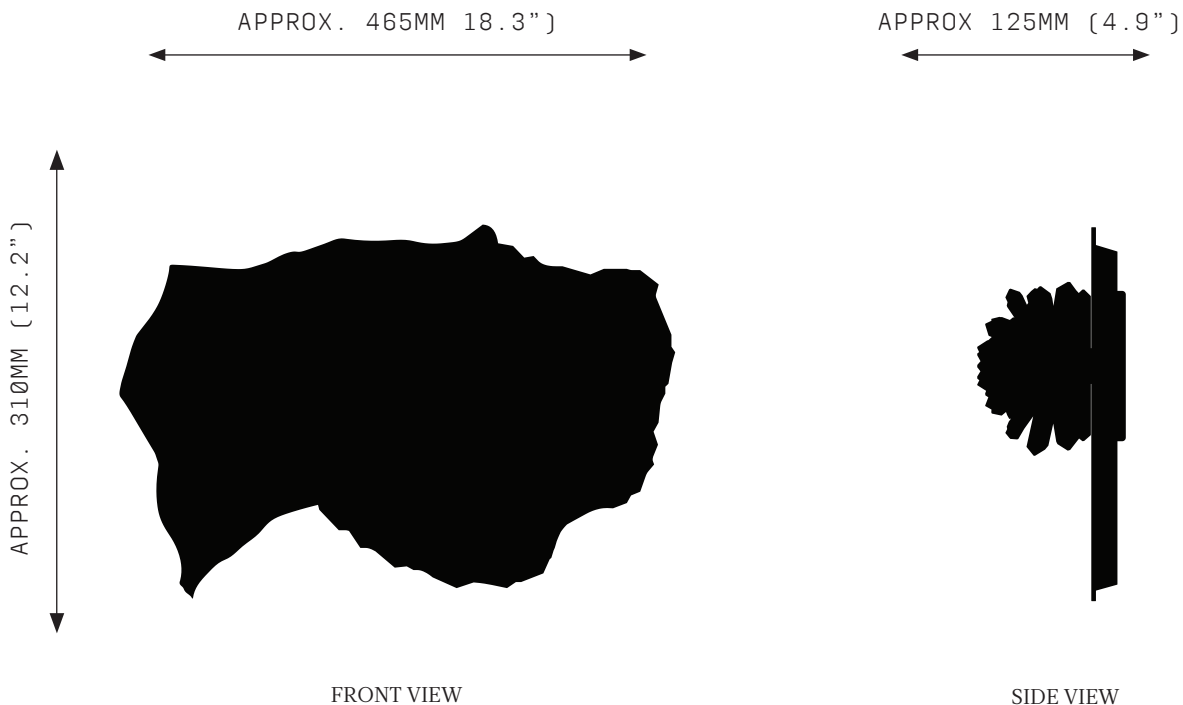

SUGAR BOMB SCONCE MONO STONE & BRASS

SPECIFICATIONS

Ordering Code:
SB.S.M.B

Lamp:
G9 110V LED 4.5W 3000K
G9 240V LED 4W 2700K

Lumens:
250 / 400 LM

Voltage:
110 / 240 V

Watts:
4 / 4.5 W

Weight:
Approx. 4.5 kg

PRODUCT OPTIONS

Quartz:

CQ Clear Quartz
RQ Rose Quartz
SQ Smoky Quartz
OB Obsidian

Finishes:

AB Aged Brass
BB Brushed Brass
HRB Hand Rubbed Brass
DB Dark Bronze
MP Mottled Patina
PB Polished Brass
CL Copper Leaf
SL Silver Leaf
GL Gold Leaf

WARRANTY

3 Years Fixture

Sugar Bomb Sconce is a solid fixture that will require very little maintenance over the years.

If your Sugar Bomb is treated with care, it will shine brightly for many years to come.

Quartz is a mineral formed by the Earth. Each crystal piece will be unique due to natural variation of size, shape, colour and clarity.

Contact us for custom variations.

Installation should only be undertaken by a qualified professional