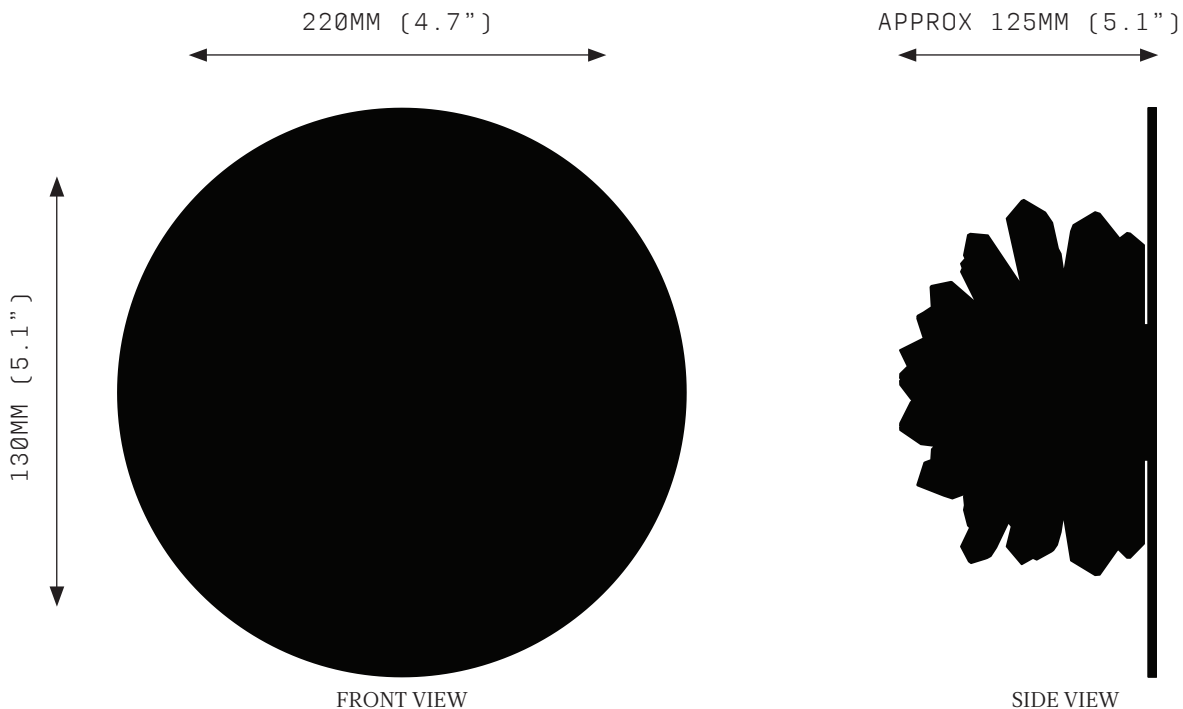

SUGAR BOMB SCONCE MONO

SPECIFICATIONS

Ordering Code:
SB.S.M

Lamp:
G9 110V LED 4.5W 3000K
G9 240V LED 4W 2700K

Lumens:
250 / 400 LM

Voltage:
110 / 240 V

Watts:
4 / 4.5 W

Weight:
Approx. 2 kg