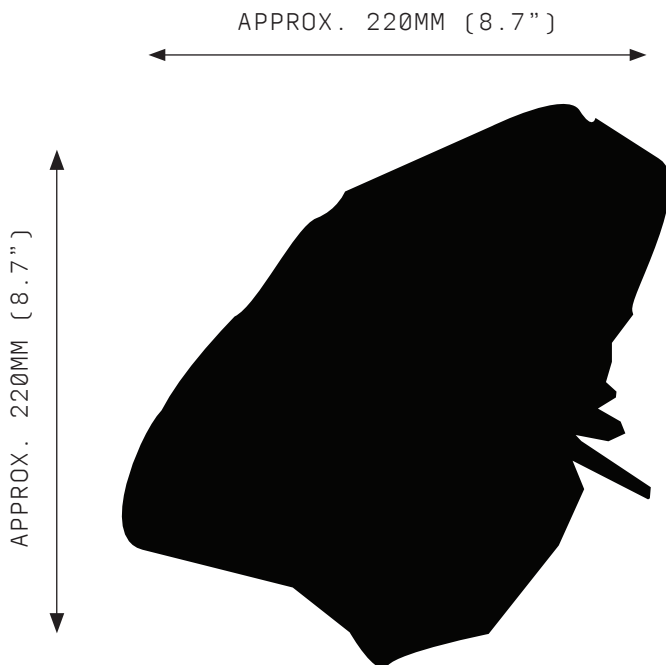

SUGAR BOMB SCONCE MONO STONE

FRONT VIEW