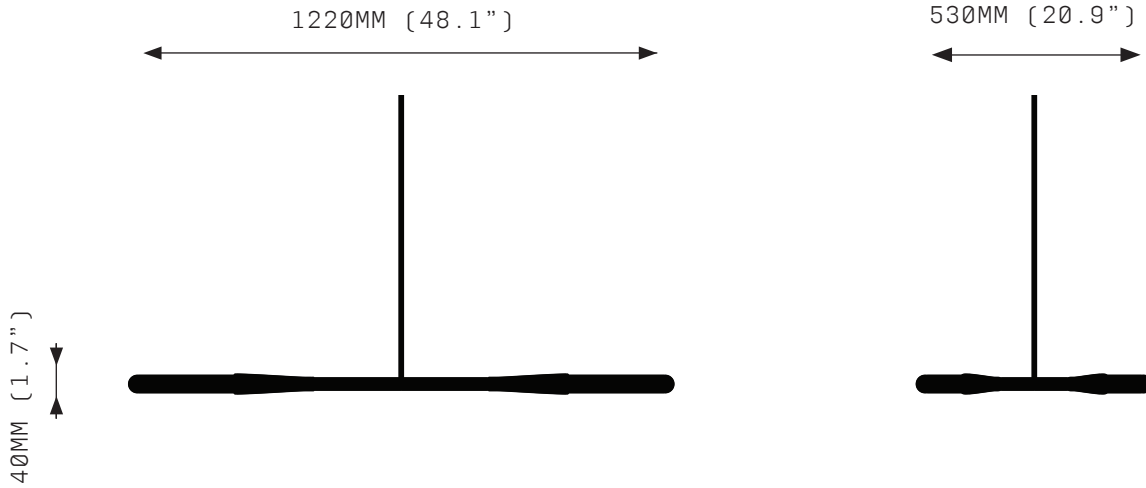

SIMPLE X

FRONT VIEW

SIDE VIEW

SPECIFICATIONS

Ordering Code:
S.X.P

Lamp:
T.T.110* G9 110V LED 4.5W 3000K
T.T.240* G9 240V LED 4W 2700K
BAN.110† E26 110V LED 4W 2200K
BAN.240† E27 240V LED 4W 2200K
*Frosted Test Tube lamp cover
†Banana Globe

Lumens:
1000 - 1600 LM

Voltage:
110 / 240 V

Watts:
16 - 18 W

Weight:
Approx. 4 kg*
*Exclusive of canopy

Exclusions:
User interface, Dimmer unit

PRODUCT OPTIONS

Finishes:
AB Aged Brass
HRB Hand Rubbed Brass
DB Dark Bronze
MP Mottled Patina
PB Polished Brass
CR Chrome
SN Satin Nickel
24K 24K Gold

Suspension:
Rod Vertical Rod

Canopy:*
RFS Round Flush Small
RFM Round Flush Medium
RSM Round Surface Medium
*Refer to Canopy Specification Guide

WARRANTY

3 Years Fixture

Simple Positive Pendant is a solid fixture that will require very little maintenance over the years.

FRONT VIEW

TOP VIEW

SPECIFICATIONS

Ordering Code:
S.Y.P

Lamp:
T.T.110* G9 110V LED 4.5W 3000K
T.T.240* G9 240V LED 4W 2700K
BAN.110† E26 110V LED 4W 2200K
BAN.240† E27 240V LED 4W 2200K
*Frosted Test Tube lamp cover
†Banana Globe