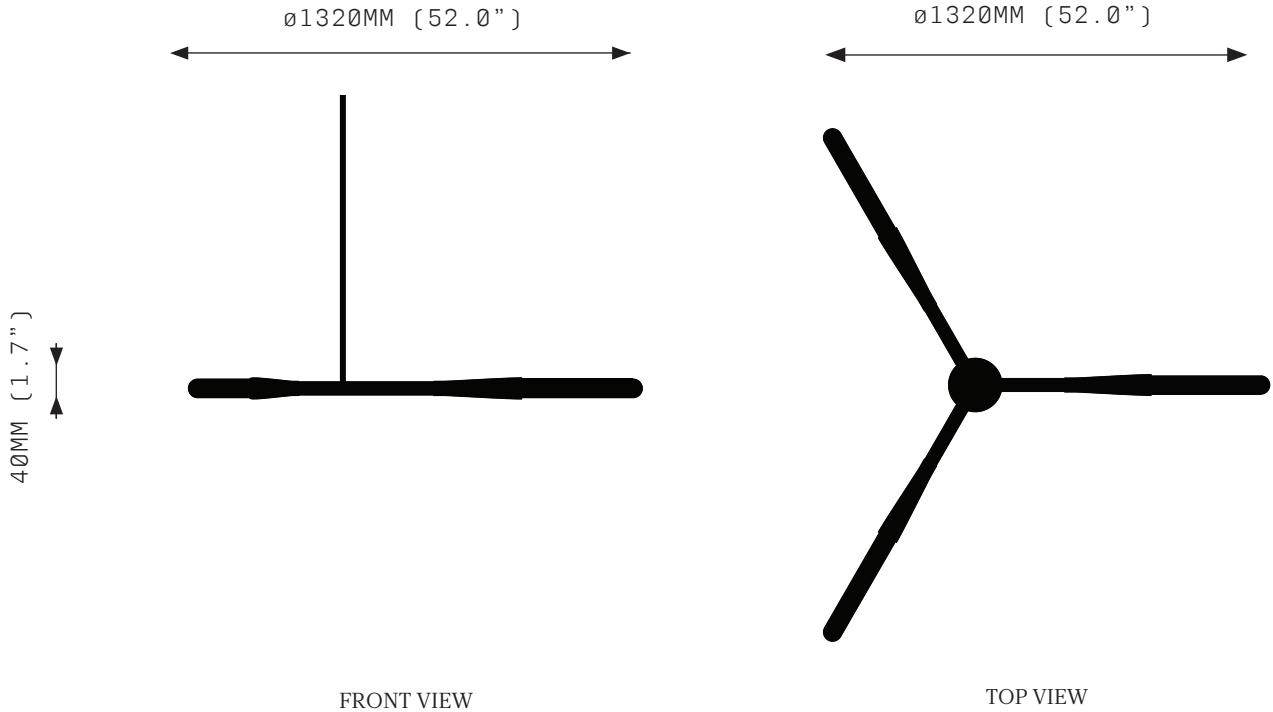

SIMPLE Y

FRONT VIEW

TOP VIEW

SPECIFICATIONS

Ordering Code:
S.Y.P

Lamp:
T.T.110* G9 110V LED 4.5W 3000K
T.T.240* G9 240V LED 4W 2700K
BAN.110† E26 110V LED 4W 2200K
BAN.240† E27 240V LED 4W 2200K
*Frosted Test Tube lamp cover
†Banana Globe

Lumens:
750 - 1200 LM

Voltage:
110 / 240 V

Watts:
12 - 14 W

Weight:
Approx. 3 kg*
*Exclusive of canopy

Exclusions:
User interface, Dimmer unit

PRODUCT OPTIONS

Finishes:
AB Aged Brass
HRB Hand Rubbed Brass
DB Dark Bronze
MP Mottled Patina
PB Polished Brass
CR Chrome
SN Satin Nickel
24K 24K Gold

Suspension:
Rod Vertical Rod

Canopy:*
RFS Round Flush Small
RFM Round Flush Medium
RSM Round Surface Medium
*Refer to Canopy Specification Guide

WARRANTY

3 Years Fixture

Simple Positive Pendant is a solid fixture that will require very little maintenance over the years. If your Simple Positive Pendant is treated with care, it will shine brightly for many years to come.

Contact us for custom variations.

Installation should only be undertaken by a qualified professional