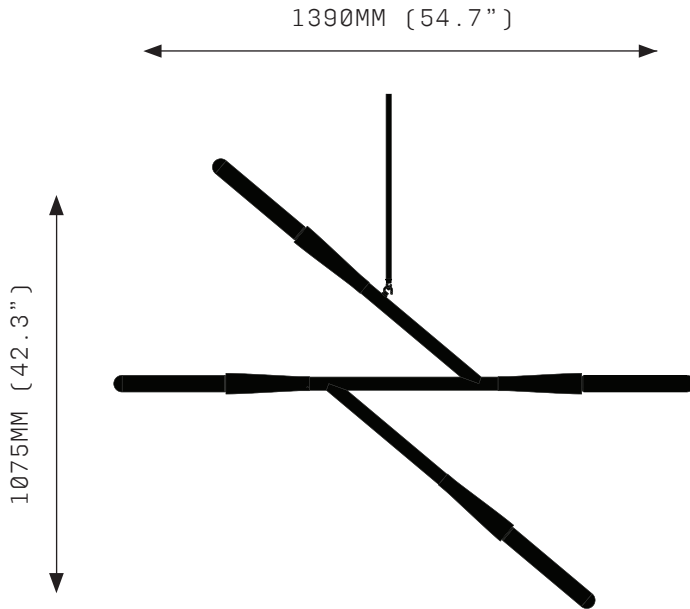

Lumens:
750 - 1200 LM

Voltage:
110 / 240 V

Watts:
12 - 14 W

Weight:
Approx. 3 kg*
*Exclusive of canopy

Exclusions:
User interface, Dimmer unit

PRODUCT OPTIONS

Finishes:
AB Aged Brass
HRB Hand Rubbed Brass
DB Dark Bronze
MP Mottled Patina
PB Polished Brass
CR Chrome
SN Satin Nickel
24K 24K Gold

Contact us for custom variations.

Installation should only be undertaken by a qualified professional

SIMPLE Z

FRONT VIEW

SIDE VIEW

SPECIFICATIONS

Ordering Code:
S.Z.P

Lamp:
T.T.110* G9 110V LED 4.5W 3000K
T.T.240* G9 240V LED 4W 2700K
BAN.110† E26 110V LED 4W 2200K
BAN.240† E27 240V LED 4W 2200K
*Frosted Test Tube lamp cover
†Banana Globe