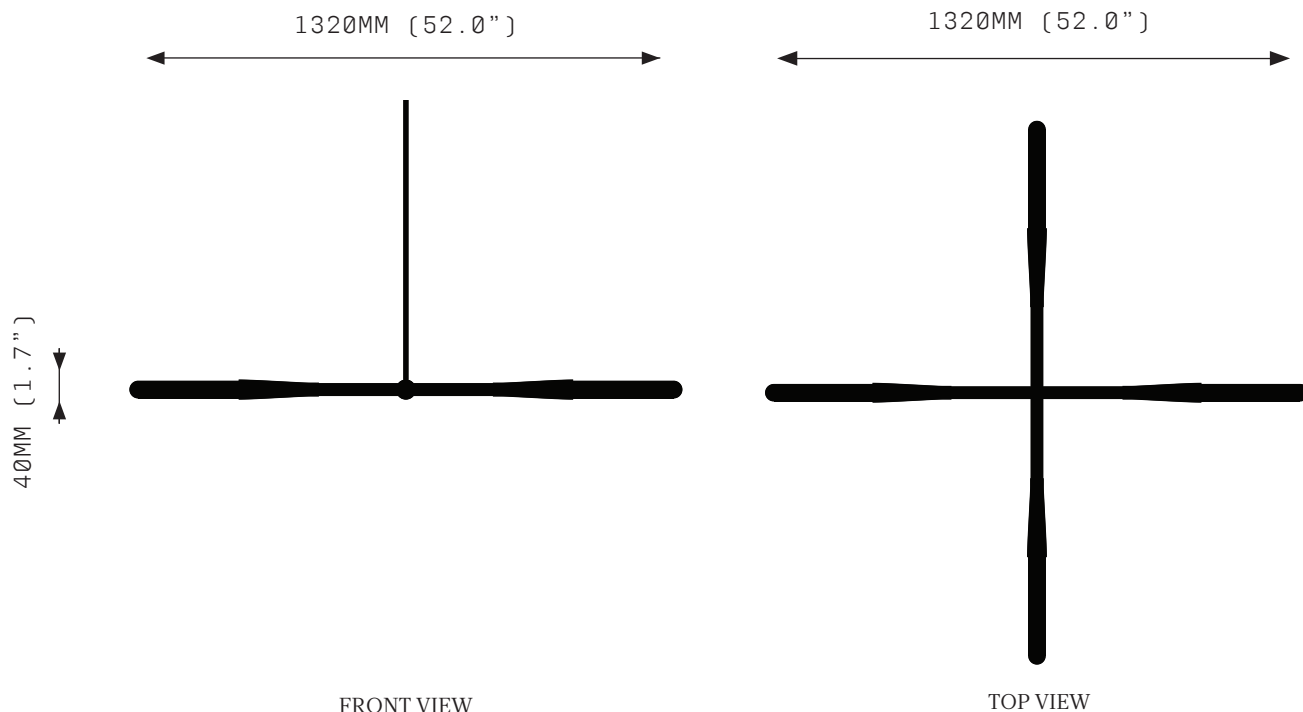

# SIMPLE POSITIVE

FRONT VIEW

TOP VIEW

## SPECIFICATIONS

Ordering Code:  
S.P.P

Lamp:  
T.T.110\* G9 110V LED 4.5W 3000K  
T.T.240\* G9 240V LED 4W 2700K  
BAN.110† E26 110V LED 4W 2200K  
BAN.240† E27 240V LED 4W 2200K  
\*Frosted Test Tube lamp cover  
†Banana Globe

Lumens:  
1000 - 1600 LM

Voltage:  
110 / 240 V

Watts:  
16 - 18 W

Weight:  
Approx. 4 kg\*  
\*Exclusive of canopy

Exclusions:  
User interface, Dimmer unit

# SIMPLE NEGATIVE PENDANT

FRONT VIEW

SIDE VIEW

**SPECIFICATIONS**

Ordering Code:  
S.N.P

Lamp:  
T.T.110\* G9 110V LED 4.5W 3000K  
T.T.240\* G9 240V LED 4W 2700K  
BAN.110† E26 110V LED 4W 2200K  
BAN.240† E27 240V LED 4W 2200K  
\*Frosted Test Tube lamp cover  
†Banana Globe