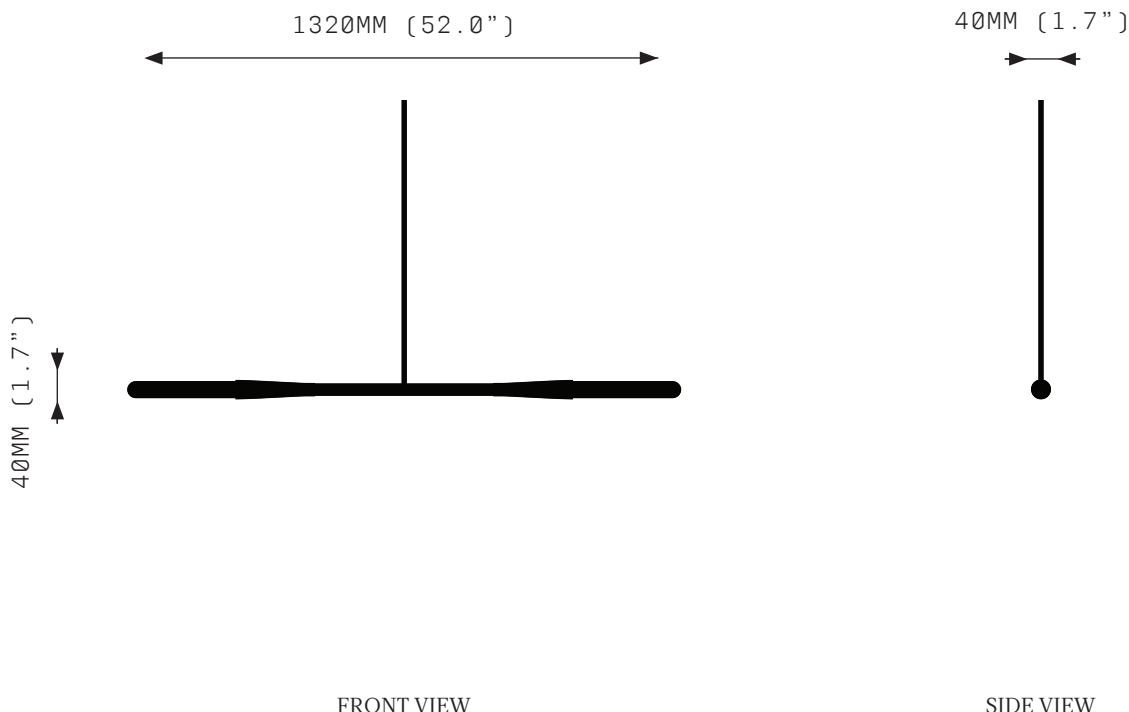

SIMPLE NEGATIVE PENDANT

FRONT VIEW

SIDE VIEW

SPECIFICATIONS

Ordering Code:
S.N.P

Lamp:
T.T.110* G9 110V LED 4.5W 3000K
T.T.240* G9 240V LED 4W 2700K
BAN.110† E26 110V LED 4W 2200K
BAN.240† E27 240V LED 4W 2200K
*Frosted Test Tube lamp cover
†Banana Globe

Lumens:
500 - 800 LM

Voltage:
110 / 240 V

Watts:
8 - 9 W

Weight:
Approx. 2 kg*
*Exclusive of canopy

Exclusions:
User interface, Dimmer unit

PRODUCT OPTIONS

Finishes:
AB Aged Brass
HRB Hand Rubbed Brass
DB Dark Bronze
MP Mottled Patina
PB Polished Brass
CR Chrome
SN Satin Nickel
24K 24K Gold

Suspension:
Rod Vertical Rod

Canopy:*
RFS Round Flush Small
RFM Round Flush Medium
RSM Round Surface Medium
*Refer to Canopy Specification Guide

WARRANTY

3 Years Fixture

Simple Positive Pendant is a solid fixture that will require very little maintenance over the years.

If your Simple Positive Pendant is treated with care, it will shine brightly for many years to come.

Contact us for custom variations.

Installation should only be undertaken by a qualified professional