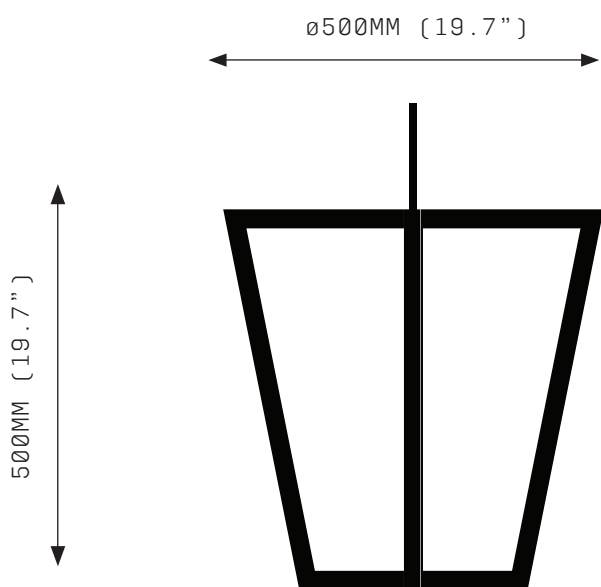

QUADRIX

FRONT VIEW

TOP VIEW

SPECIFICATIONS

Ordering Code:
QUAD

Lamp:
24V LED WW 2700K

Lumens:
4712 LM

Voltage:
24V DC

Watts:
59W

Weight:
Approx. 7kg*
*Exclusive of canopy

Inclusions:
Power Supply Unit x 100W

Exclusions:
User Interface, Dimmer Unit

PRODUCT OPTIONS

Finishes:
AB Aged Brass
BB Brushed Brass
HRB Hand Rubbed Brass
DB Dark Bronze
MP Mottled Patina
PB Polished Brass
BSS Brushed Stainless Steel*
PSS Polished Stainless Steel*
* Stainless Steel has a different profile

Suspension:
ROD Vertical Rod

Canopy:*
RFS Round Flush Small
RFM Round Flush Medium
RFL Round Flush Large
RSM Round Surface Medium
RSL Round Surface Large
*Refer to Canopy Specification Guide

WARRANTY

3 Years Fixture
3 Years Power Supply Unit
3 Years LED