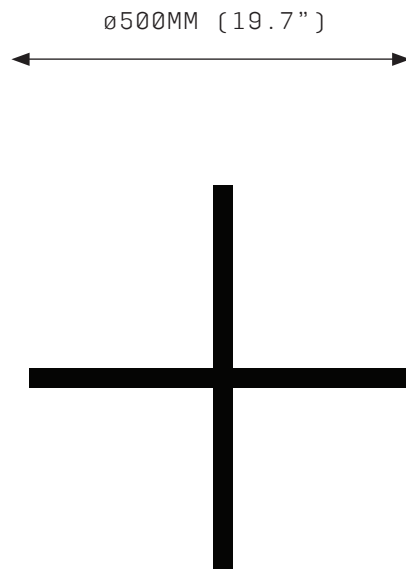

QUADRIX

FRONT VIEW

TOP VIEW

SPECIFICATIONS

Ordering Code:
QUAD

Lamp:
24V LED WW 2700K

Lumens:
4712 LM

Voltage:
24V DC

Watts:
59W

Weight:
Approx. 7kg*
*Exclusive of canopy

Inclusions:
Power Supply Unit x 100W

Exclusions:
User Interface, Dimmer Unit

PRODUCT OPTIONS

Finishes:
AB Aged Brass
BB Brushed Brass
HRB Hand Rubbed Brass
DB Dark Bronze
MP Mottled Patina
PB Polished Brass
BSS Brushed Stainless Steel*
PSS Polished Stainless Steel*
* Stainless Steel has a different profile