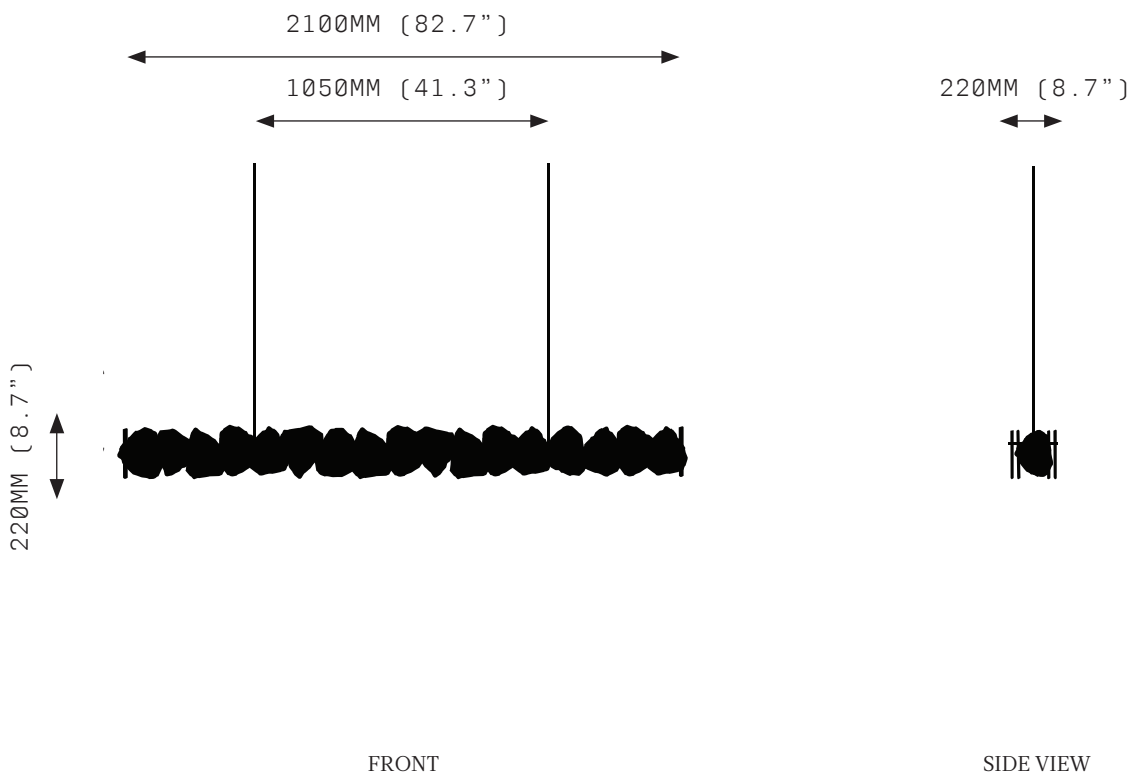

PETRA II LINEAR 2100

SPECIFICATIONS

Ordering Code:
PET.2.2100

Lamp:
24V LED WW 2700K

Lumens:
3090 LM

Voltage:
24V DC

Watts:
38W

Weight:
Approx. 62.3kg*
*Exclusive of canopy