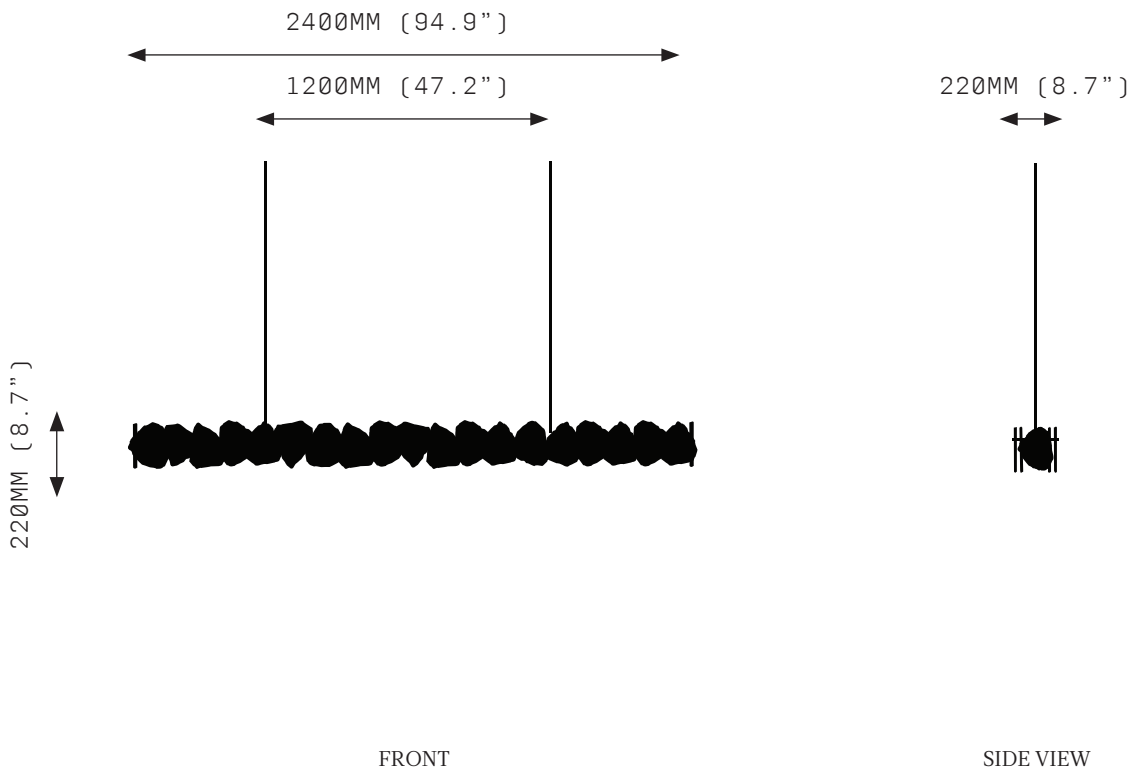

PETRA II LINEAR 2400

SPECIFICATIONS

Ordering Code:
PET.2.2400

Lamp:
24V LED WW 2700K

Lumens:
3708 LM

Voltage:
24V DC

Watts:
44W

Weight:
Approx. 70.2kg*
*Exclusive of canopy

Inclusions:
36 Quartz crystal slices
Power Supply Unit x 60W

Exclusions:
User Interface, Dimmer Unit

PRODUCT OPTIONS

Quartz:
CQ Clear Quartz
RQ Rose Quartz
SQ Smoky Quartz

Finishes:
AB Aged Brass

Suspension:
ROD Vertical Rod

Canopy:*

RFM Round Flush Medium
RFL Round Flush Large
RSM Round Surface Medium
RSL Round Surface Large
Linear Flush Mount
Linear Surface Mount
*Refer to Canopy Specification Guide

WARRANTY

3 Years Fixture
3 Years Power Supply Unit
3 Years LED

Petra II Linear is a solid fixture that will require very little maintenance over the years.

If your Petra II Linear is treated with care, it will shine brightly for many years to come.

Quartz is a mineral formed by the Earth. Each crystal piece will be unique due to natural variation of size, shape, colour and clarity.

Contact us for custom variations.

Installation should only be undertaken by a qualified professional