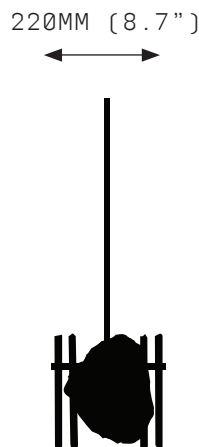

PETRA II LINEAR 900

FRONT VIEW

SIDE VIEW

SPECIFICATIONS

Ordering Code:
PET.2.900

Lamp:
24V LED WW 2700K

Lumens:
1236 LM

Voltage:
24V DC

PETRA II LINEAR 1200

FRONT VIEW

SIDE VIEW

SPECIFICATIONS

Ordering Code:
PET.2.1200

Lamp:
24V LED WW 2700K

Lumens:
1700 LM

Voltage:
24V DC