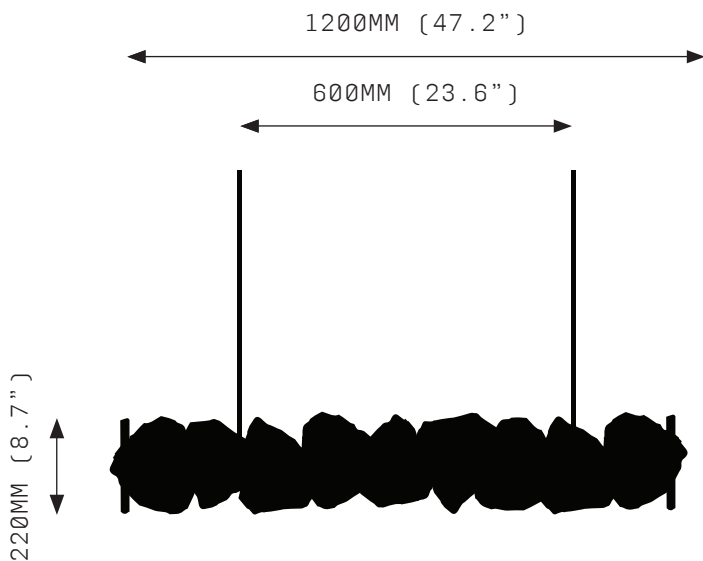

PETRA II LINEAR 1200

FRONT VIEW