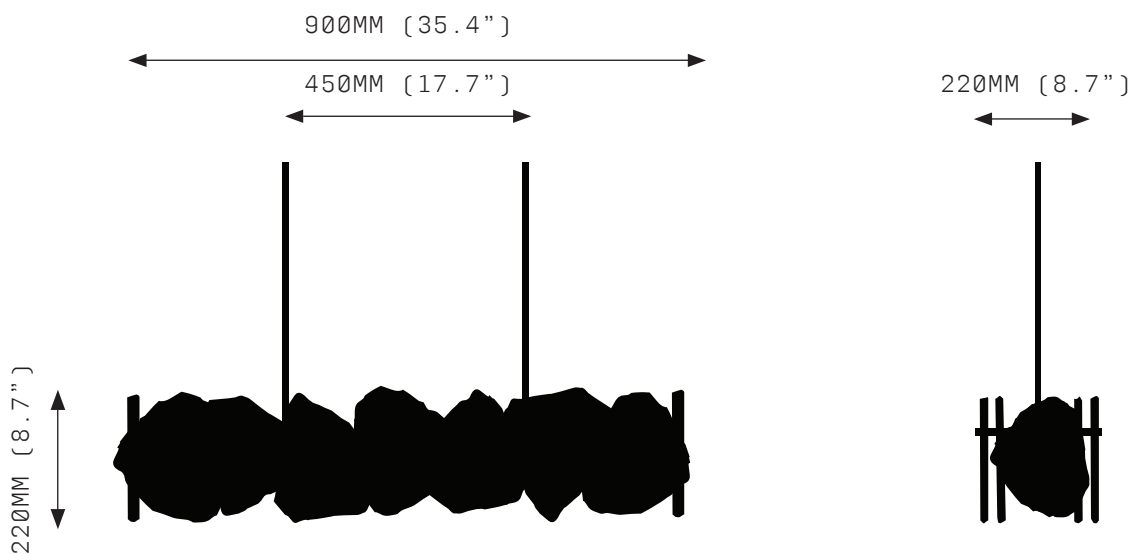

PETRA II LINEAR 900

FRONT VIEW

SIDE VIEW

SPECIFICATIONS

Ordering Code:
PET.2.900

Lamp:
24V LED WW 2700K

Lumens:
1236 LM

Voltage:
24V DC

Watts:
15W

Weight:
Approx. 31kg*
*Exclusive of canopy

Inclusions:
16 Quartz crystal slices
Power Supply Unit x 60W

Exclusions:
User Interface, Dimmer Unit

PRODUCT OPTIONS

Quartz:
CQ Clear Quartz
RQ Rose Quartz
SQ Smoky Quartz

PETRA II LINEAR 1500

SPECIFICATIONS

Ordering Code:
PET.2.1500

Lamp:
24V LED WW 2700K

Lumens:
2163 LM

Voltage:
24V DC

Watts:
27W

Weight:
Approx. 46.5kg*
*Exclusive of canopy