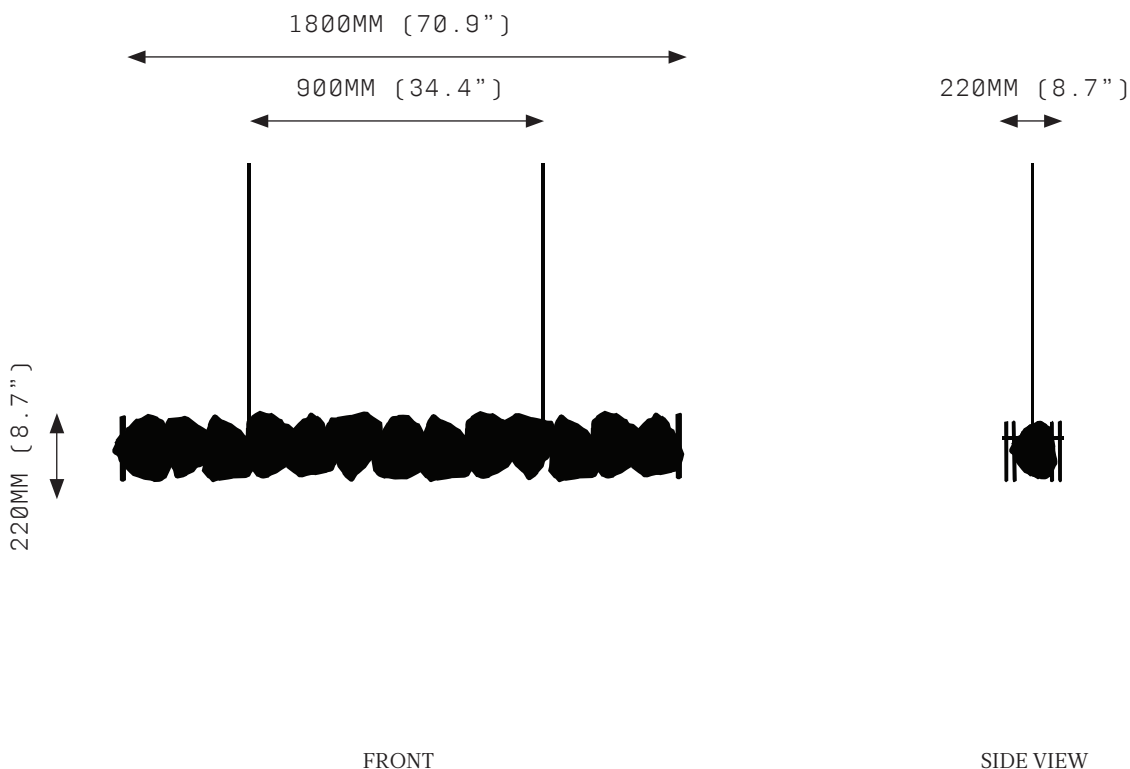

PETRA II LINEAR 1800

SPECIFICATIONS

Ordering Code:
PET.2.1800

Lamp:
24V LED WW 2700K

Lumens:
2627 LM

Voltage:
24V DC

Watts:
33W

Weight:
Approx. 54.5kg*
*Exclusive of canopy

Inclusions:
28 Quartz crystal slices
Power Supply Unit x 60W

Exclusions:
User Interface, Dimmer Unit

PRODUCT OPTIONS

Quartz:
CQ Clear Quartz
RQ Rose Quartz
SQ Smoky Quartz

Finishes:
AB Aged Brass

Suspension:
ROD Vertical Rod

Canopy:*
RFM Round Flush Medium
RFL Round Flush Large
RSM Round Surface Medium
RSL Round Surface Large
Linear Flush Mount
Linear Surface Mount
*Refer to Canopy Specification Guide

WARRANTY

3 Years Fixture
3 Years Power Supply Unit
3 Years LED

Petra II Linear is a solid fixture that will require very little maintenance over the years.

If your Petra II Linear is treated with care, it will shine brightly for many years to come.

Quartz is a mineral formed by the Earth. Each crystal piece will be unique due to natural variation of size, shape, colour and clarity.

Contact us for custom variations.

Installation should only be undertaken by a qualified professional