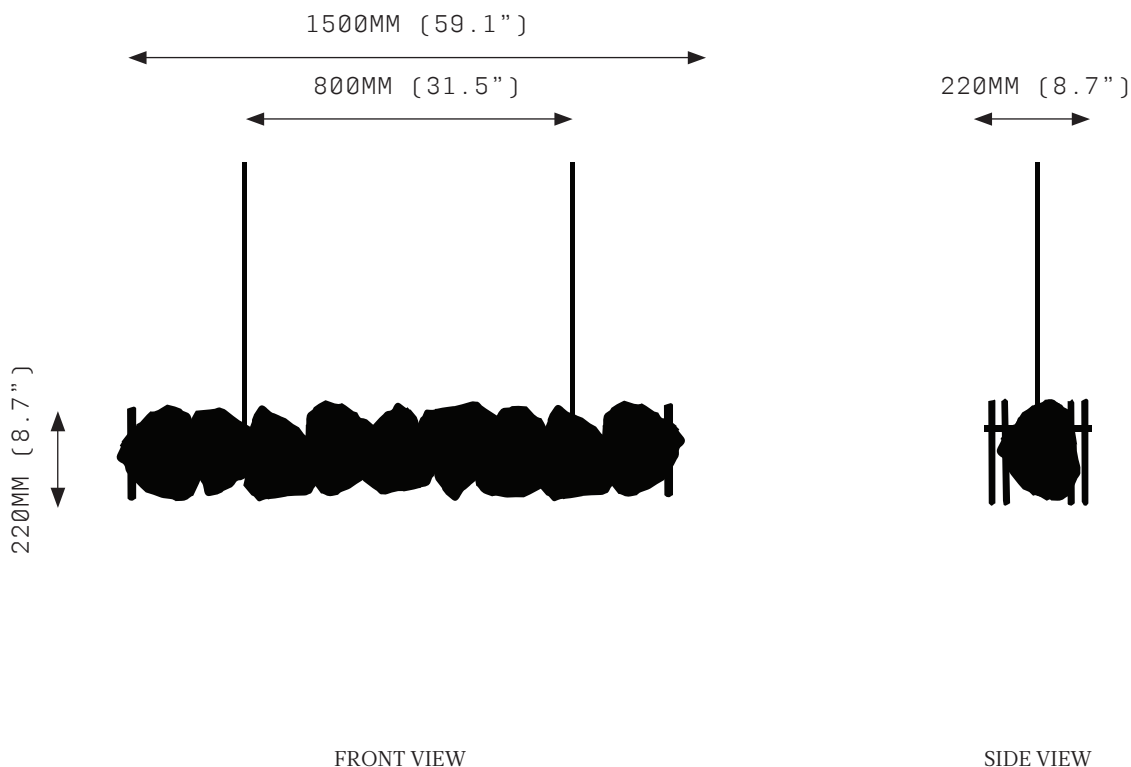

PETRA II LINEAR 1500

SPECIFICATIONS

Ordering Code:
PET.2.1500

Lamp:
24V LED WW 2700K

Lumens:
2163 LM

Voltage:
24V DC

Watts:
27W

Weight:
Approx. 46.5kg*
*Exclusive of canopy