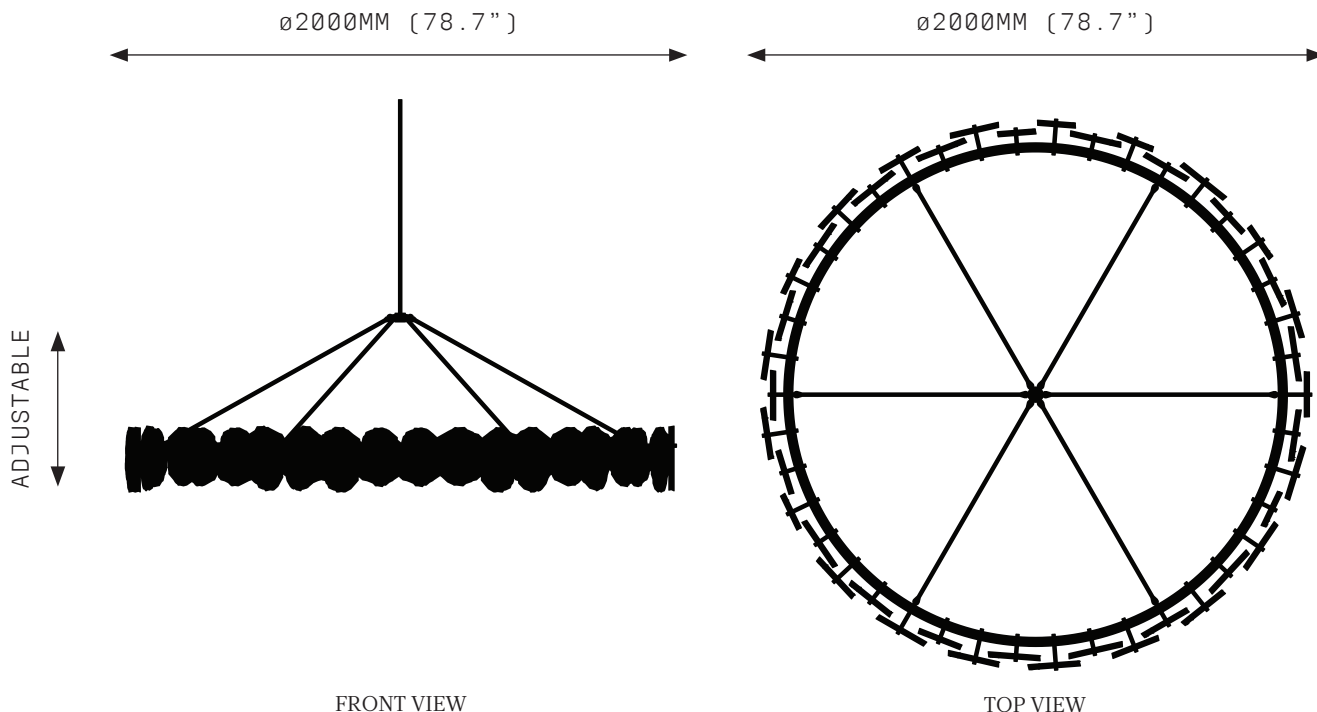

PETRA III CIRCULAR 2000

SPECIFICATIONS

Ordering Code:
PET.3.2000

Lamp:
24V LED WW 2700K

Lumens:
8732 LM

Voltage:
24V DC

Watts:
109W

Weight:
Approx. 86.7kg*
*Exclusive of canopy

Inclusions:
42 Quartz crystal slices
Power Supply Unit x 150W

Exclusions:
User Interface, Dimmer Unit

PRODUCT OPTIONS

Quartz:
CQ Clear Quartz
RQ Rose Quartz
SQ Smoky Quartz

Finishes:
AB Aged Brass

Suspension:
ROD Vertical Rod

Canopy:*
RFM Round Flush Medium
RFL Round Flush Large
RSM Round Surface Medium
RSL Round Surface Large
*Refer to Canopy Specification Guide

WARRANTY

3 Years Fixture
3 Years Power Supply Unit
3 Years LED

Petra III Circular is a solid fixture that will require very little maintenance over the years.

If your Petra III Circular is treated with care, it will shine brightly for many years to come.

Quartz is a mineral formed by the Earth. Each crystal piece will be unique due to natural variation of size, shape, colour and clarity.

Contact us for custom variations.

Installation should only be undertaken by a qualified professional