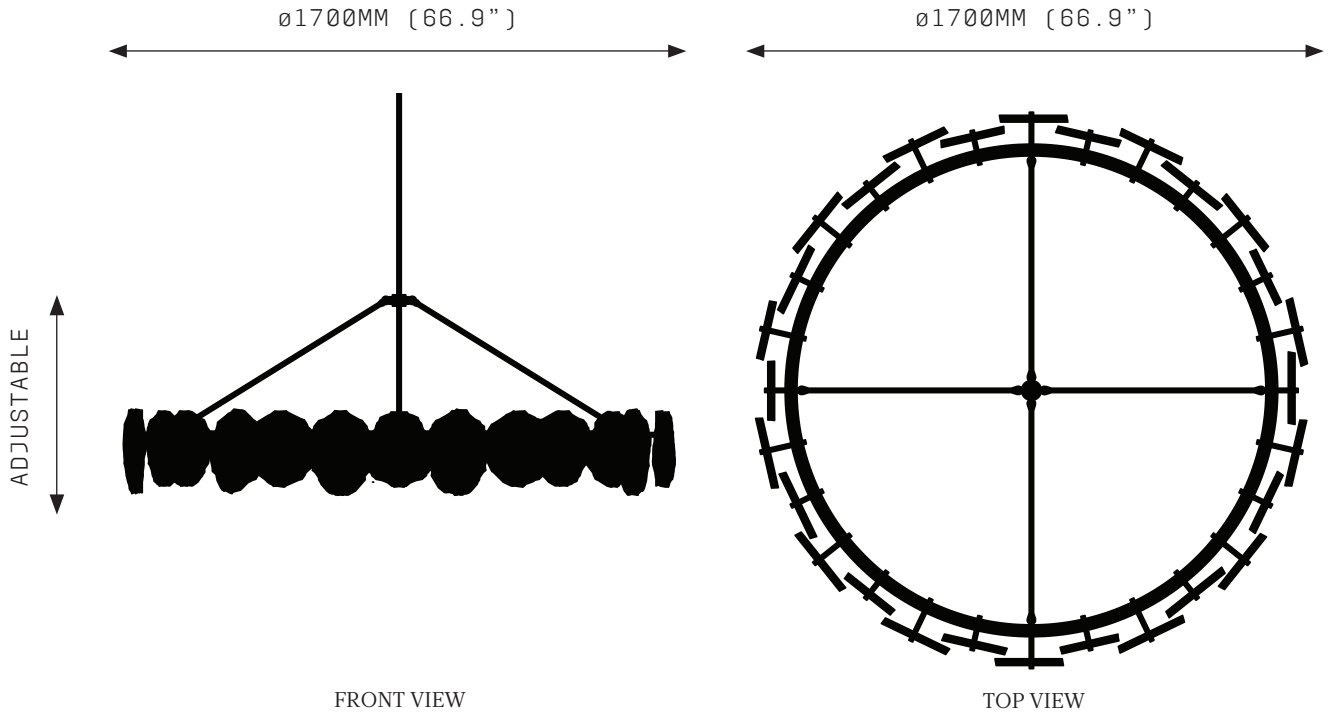

PETRA III CIRCULAR 1700

FRONT VIEW

TOP VIEW

SPECIFICATIONS

Ordering Code:
PET.3.1700

Lamp:
24V LED WW 2700K

Lumens:
7277 LM

Voltage:
24V DC

Watts:
90W

Weight:
Approx. 60kg*
*Exclusive of canopy

Inclusions:
28 Quartz crystal slices
Power Supply Unit x 100W

Exclusions:
User Interface, Dimmer Unit

PRODUCT OPTIONS

Quartz:
CQ Clear Quartz
RQ Rose Quartz
SQ Smoky Quartz

Finishes:
AB Aged Brass

Suspension:
ROD Vertical Rod

Canopy: *
RFM Round Flush Medium
RFL Round Flush Large
RSM Round Surface Medium
RSL Round Surface Large
*Refer to Canopy Specification Guide

WARRANTY

3 Years Fixture
3 Years Power Supply Unit
3 Years LED

Petra III Circular is a solid fixture that will require very little maintenance over the years.

If your Petra III Circular is treated with care, it will shine brightly for many years to come.

Quartz is a mineral formed by the Earth. Each crystal piece will be unique due to natural variation of size, shape, colour and clarity.

Contact us for custom variations.

Installation should only be undertaken by a qualified professional