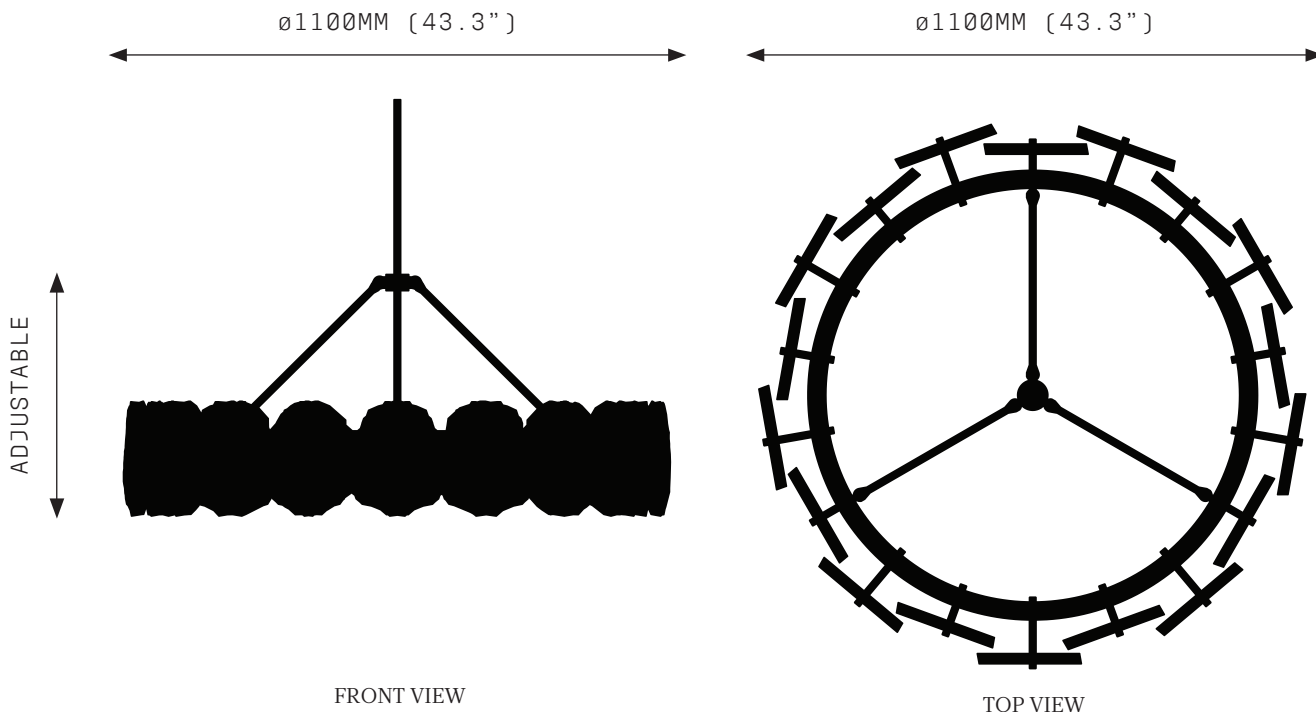

PETRA III CIRCULAR 1100

SPECIFICATIONS

Ordering Code:
PET.3.1100

Lamp:
24V LED WW 2700K

Lumens:
4366 LM

Voltage:
24V DC

Watts:
54W

Weight:
Approx. 38.1kg*
*Exclusive of canopy