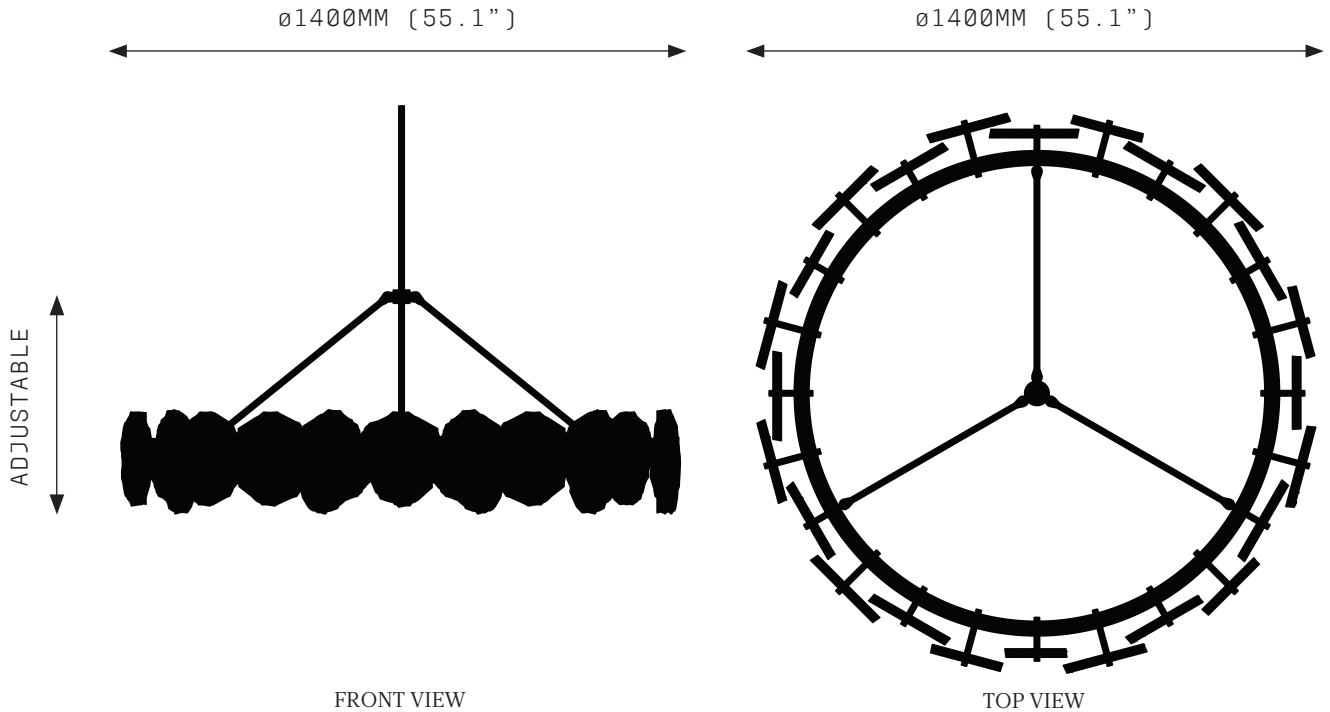

PETRA III CIRCULAR 1400

SPECIFICATIONS

Ordering Code:
PET.3.1400

Lamp:
24V LED WW 2700K

Lumens:
5822 LM

Voltage:
24V DC

Watts:
73W

Weight:
Approx. 50.8kg*
*Exclusive of canopy

Inclusions:
24 Quartz crystal slices
Power Supply Unit x 100W

Exclusions:
User Interface, Dimmer Unit

PRODUCT OPTIONS

Quartz:
CQ Clear Quartz
RQ Rose Quartz
SQ Smoky Quartz

Finishes:
AB Aged Brass

Suspension:
ROD Vertical Rod

Canopy: *
RFM Round Flush Medium
RFL Round Flush Large
RSM Round Surface Medium
RSL Round Surface Large
*Refer to Canopy Specification Guide

WARRANTY

3 Years Fixture
3 Years Power Supply Unit
3 Years LED

Petra III Circular is a solid fixture that will require very little maintenance over the years.

If your Petra III Circular is treated with care, it will shine brightly for many years to come.

Quartz is a mineral formed by the Earth. Each crystal piece will be unique due to natural variation of size, shape, colour and clarity.

Contact us for custom variations.

Installation should only be undertaken by a qualified professional