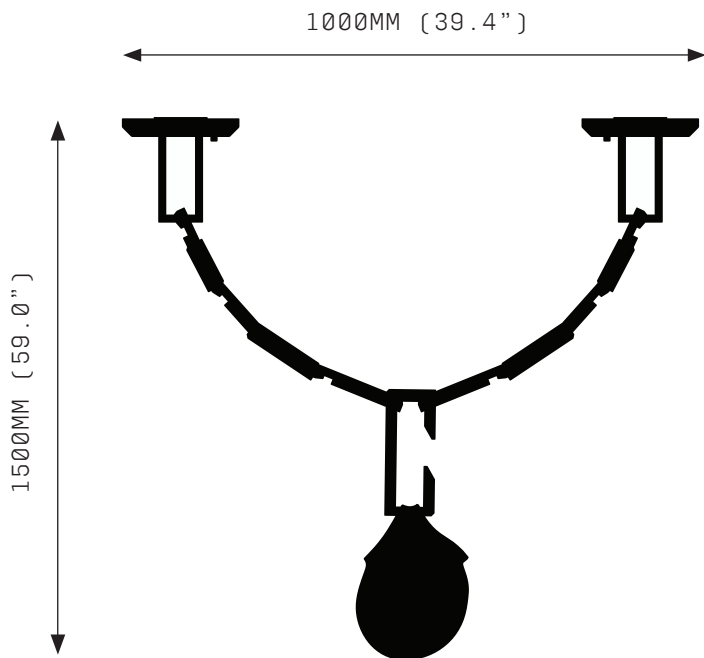

FRONT VIEW

SIDE VIEW

SPECIFICATIONS

Ordering Code:
NEP.CR.S

Lamp:
G4 12V LED 2.5W 2700K

Lumens:
300 LM

Voltage:
12V DC

Watts:
5W