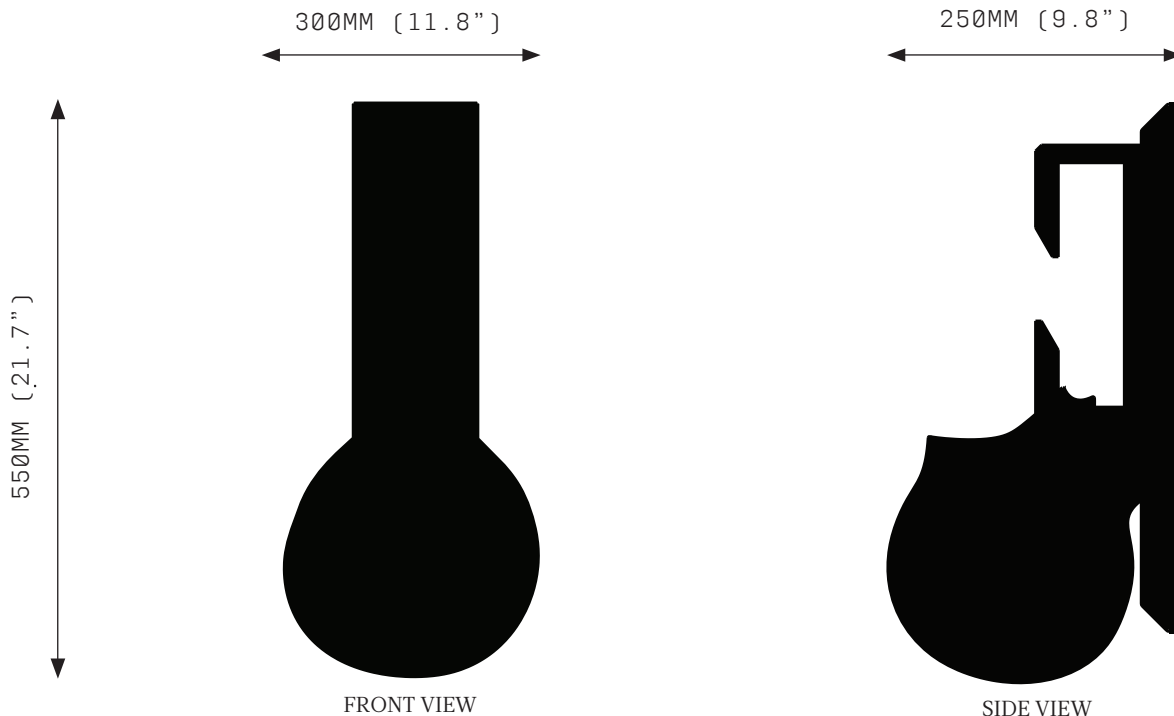

NEPENTHES SCONCE

SPECIFICATIONS

Ordering Code:
NEP.WS

Lamp:
G4 12V LED 2.5W 2700K

Lumens:
300 LM

Voltage:
12V DC

Watts:
5W

Weight:
Approx. 5 kg