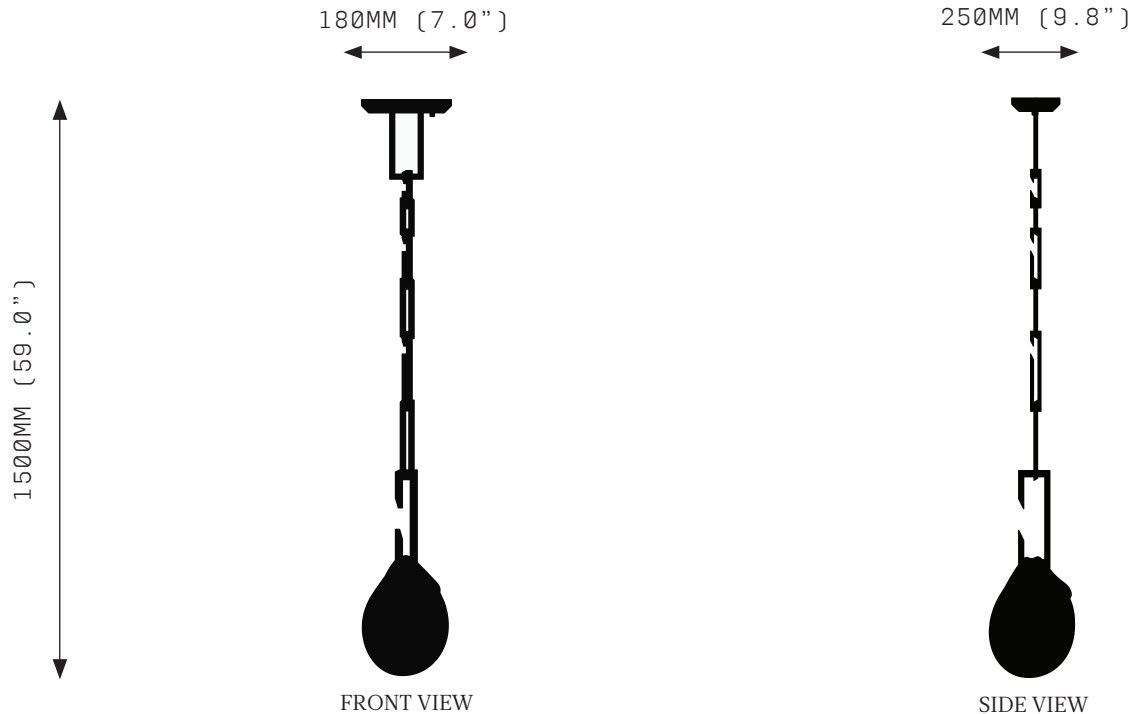

NEPENTHES SCONCE

SPECIFICATIONS

Ordering Code:
NEP.WS

Lamp:
G4 12V LED 2.5W 2700K

Lumens:
300 LM

Voltage:
12V DC

Watts:
5W

Weight:
Approx. 5 kg

Contact us for custom variations.

Installation should only be undertaken by a qualified professional

NEPENTHES TENDRIL SMALL

SPECIFICATIONS

Ordering Code:
NEP.TE.S

Lamp:
G4 12V LED 2.5W 2700K

Lumens:
300 LM

Voltage:
12V DC

Watts:
5W

Weight:
Approx. 7.5 kg

Inclusions:
Power Supply Unit x 60W

Exclusions:
User Interface, Dimmer Unit

PRODUCT OPTIONS

Finishes:
 AB Aged Brass
 BB Brushed Brass
 HRB Hand Rubbed Brass
 DB Dark Bronze
 MP Mottled Patina
 VER Verdigris
 PB Polished Brass
 CP Copper
 CR Chrome
 GR Graphite
 SN Satin Nickel
 24K 24K Gold