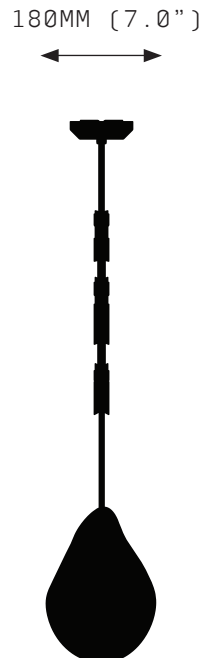

NEPENTHES SCONCE

SPECIFICATIONS

Ordering Code:
NEP.WS

Lamp:
G4 12V LED 2.5W 2700K

Lumens:
300 LM

Voltage:
12V DC

Watts:
5W

Weight:
Approx. 5 kg

FRONT VIEW

SIDE VIEW

SPECIFICATIONS

Ordering Code:
NEP.CR.S

Lamp:
G4 12V LED 2.5W 2700K

Lumens:
300 LM

Voltage:
12V DC

Watts:
5W