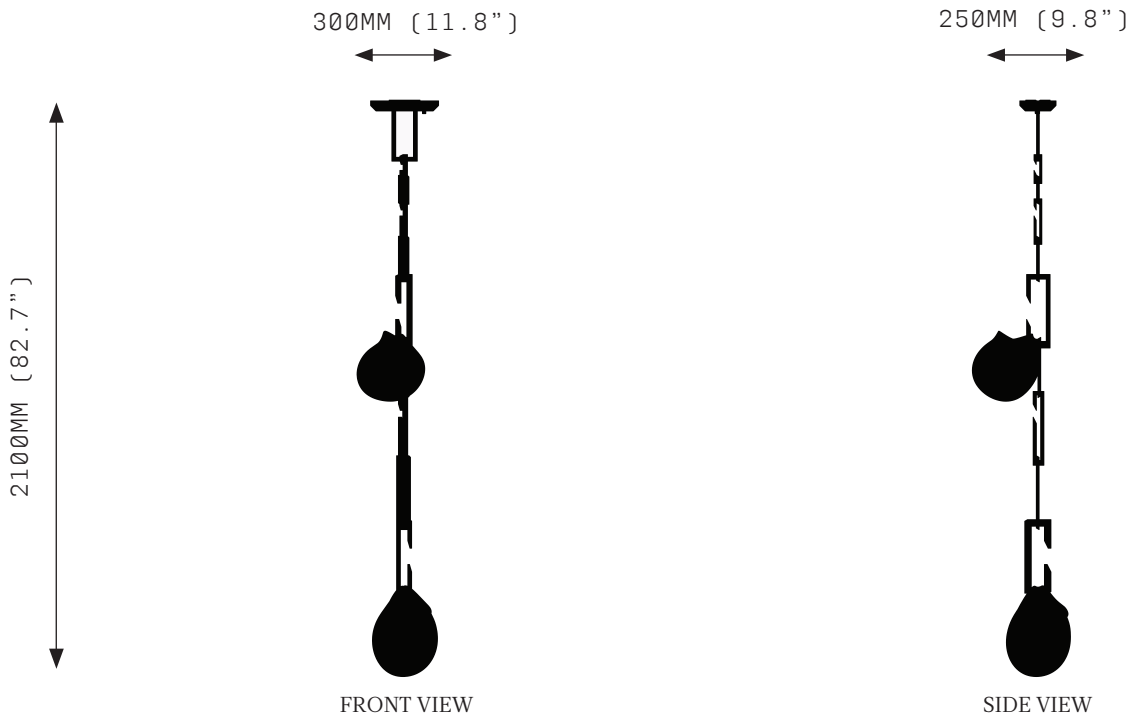

NEPENTHES SCONCE

SPECIFICATIONS

Ordering Code:
NEP.WS

Lamp:
G4 12V LED 2.5W 2700K

Lumens:
300 LM

Voltage:
12V DC

Watts:
5W

Weight:
Approx. 5 kg

Voltage:
12V DC

Watts:
5W

Weight:
Approx. 7.5 kg

Inclusions:
Power Supply Unit x 60W

Exclusions:
User Interface, Dimmer Unit

PRODUCT OPTIONS

Finishes:
 AB Aged Brass
 BB Brushed Brass
 HRB Hand Rubbed Brass
 DB Dark Bronze
 MP Mottled Patina
 VER Verdigris
 PB Polished Brass
 CP Copper
 CR Chrome
 GR Graphite
 SN Satin Nickel
 24K 24K Gold

Canopy: *
 CF Chain Flush
 CFL Chain Flush Large
 CS Chain Surface
 CSL Chain Surface Large
 *Refer to Canopy Specification Guide

WARRANTY

3 Years Fixture
 3 Years Power Supply Unit
 3 Years LED

Nepenthes Tendril is a solid fixture that will require very little maintenance over the years.

SPECIFICATIONS

Ordering Code:
NEP.TE.M

Lamp:
G4 12V LED 2.5W 2700K

Lumens:
600 LM

Voltage:
12V DC

Watts:
10W

Weight:
Approx. 9.5 kg

Inclusions:
Power Supply Unit x 60W