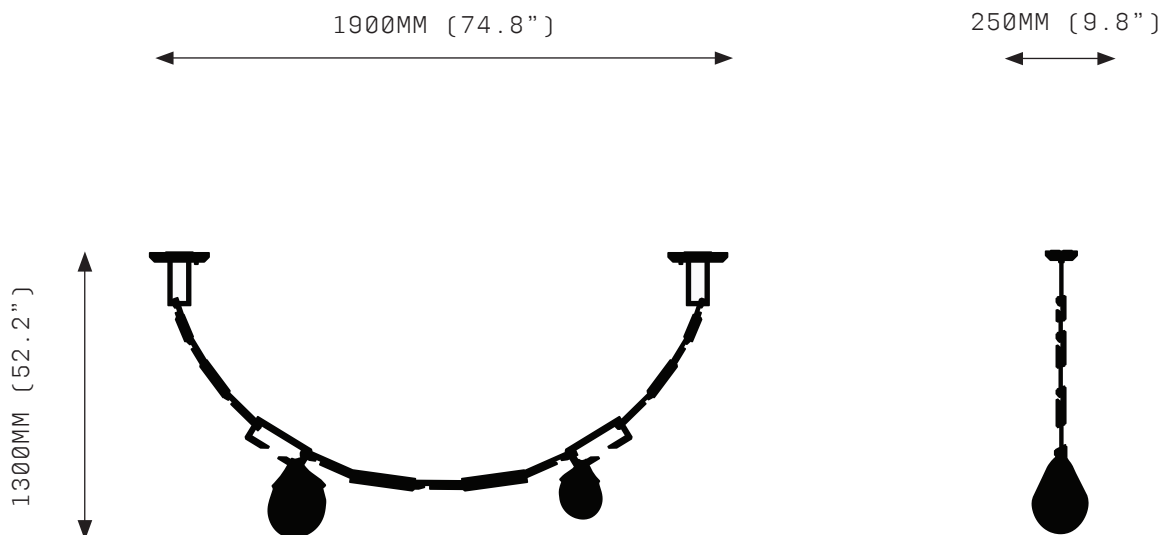

NEPENTHES CORDON MEDIUM

FRONT VIEW

SIDE VIEW

SPECIFICATIONS

Ordering Code:
NEP.CR.M

Lamp:
G4 12V LED 2.5W 2700K

Lumens:
600 LM

Voltage:
12V DC

Watts:
10W

Weight:
Approx. 15 kg

Inclusions:
Power Supply Unit x 60W

Exclusions:
User Interface, Dimmer Unit

PRODUCT OPTIONS

Finishes:
AB Aged Brass
BB Brushed Brass
HRB Hand Rubbed Brass
DB Dark Bronze
MP Mottled Patina
VER Verdigris
PB Polished Brass
CP Copper
CR Chrome
GR Graphite
SN Satin Nickel
24K 24K Gold

Canopy: *
CF Chain Flush
CFL Chain Flush Large
CS Chain Surface
CSL Chain Surface Large
*Refer to Canopy Specification Guide

WARRANTY

3 Years Fixture
3 Years Power Supply Unit
3 Years LED

Nepenthes Cordon is a solid fixture that will require very little maintenance over the years.

If your Nepenthes Cordon is treated with care, it will shine brightly for many years to come.

Contact us for custom variations.

Installation should only be undertaken by a qualified professional