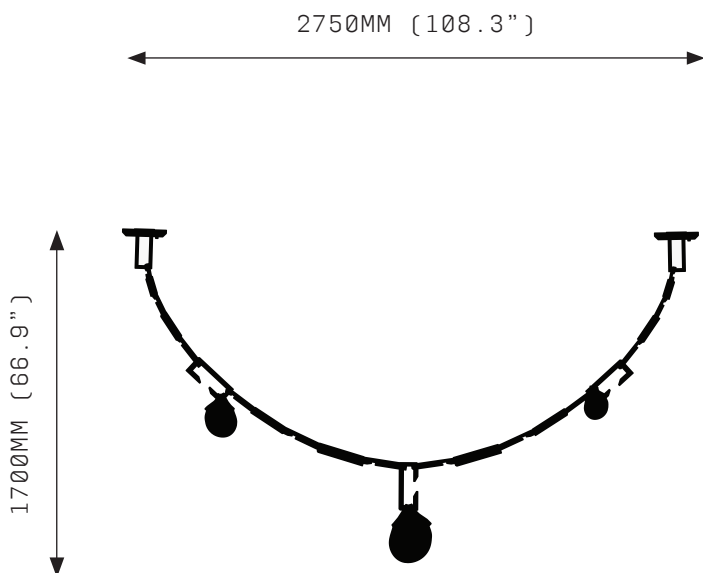

NEPENTHES CORDON LARGE

FRONT VIEW