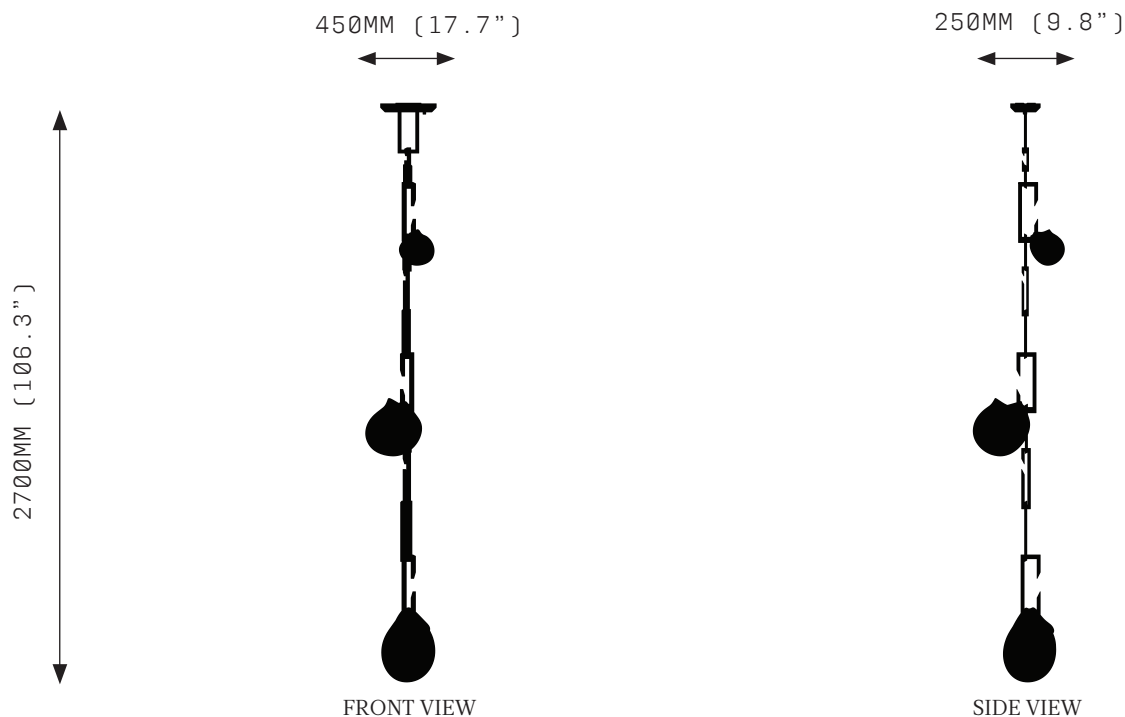

NEPENTHES SCONCE

SPECIFICATIONS

Ordering Code:
NEP.WS

Lamp:
G4 12V LED 2.5W 2700K

Lumens:
300 LM

Voltage:
12V DC

Watts:
5W

Weight:
Approx. 5 kg

SPECIFICATIONS

Ordering Code:
NEP.TE.M

Lamp:
G4 12V LED 2.5W 2700K

Lumens:
600 LM

Voltage:
12V DC

Watts:
10W

Weight:
Approx. 9.5 kg

Inclusions:
Power Supply Unit x 60W

Canopy: *
 CF Chain Flush
 CFL Chain Flush Large
 CS Chain Surface
 CSL Chain Surface Large
 *Refer to Canopy Specification Guide

WARRANTY

3 Years Fixture
 3 Years Power Supply Unit
 3 Years LED

Nepenthes Tendril is a solid fixture that will require very little maintenance over the years.

SPECIFICATIONS

Ordering Code:
NEP.TE.L

Lamp:
G4 12V LED 2.5W 2700K

Lumens:
900 LM

Voltage:
12V DC

Watts:
15W

Weight:
Approx. 14 kg

Inclusions:
Power Supply Unit x 60W