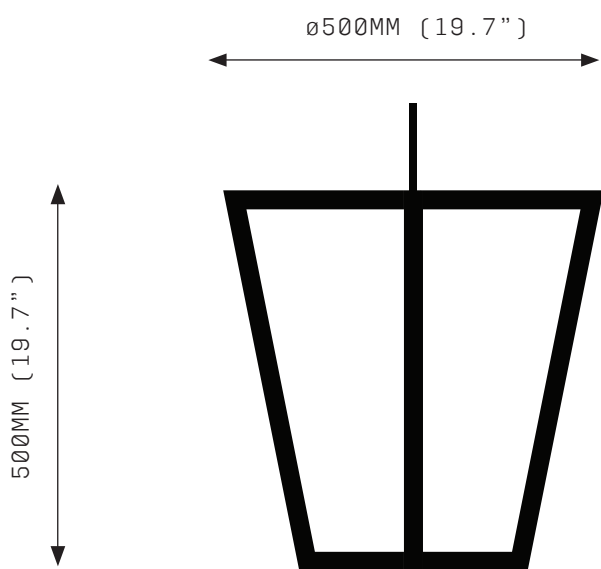

# ASTERIX

FRONT VIEW

TOP VIEW

## SPECIFICATIONS

Ordering Code:  
AST

Lamp:  
24V LED WW 2700K

Lumens:  
7030 LM

Voltage:  
24V DC

Watts:  
87W

Weight:  
Approx. 10kg\*  
\*Exclusive of canopy

Inclusions:  
Power Supply Unit x 100W

Suspension:  
ROD Vertical Rod

Canopy:\*  
RFS Round Flush Small  
RFM Round Flush Medium  
RFL Round Flush Large  
RSM Round Surface Medium  
RSL Round Surface Large  
\*Refer to Canopy Specification Guide