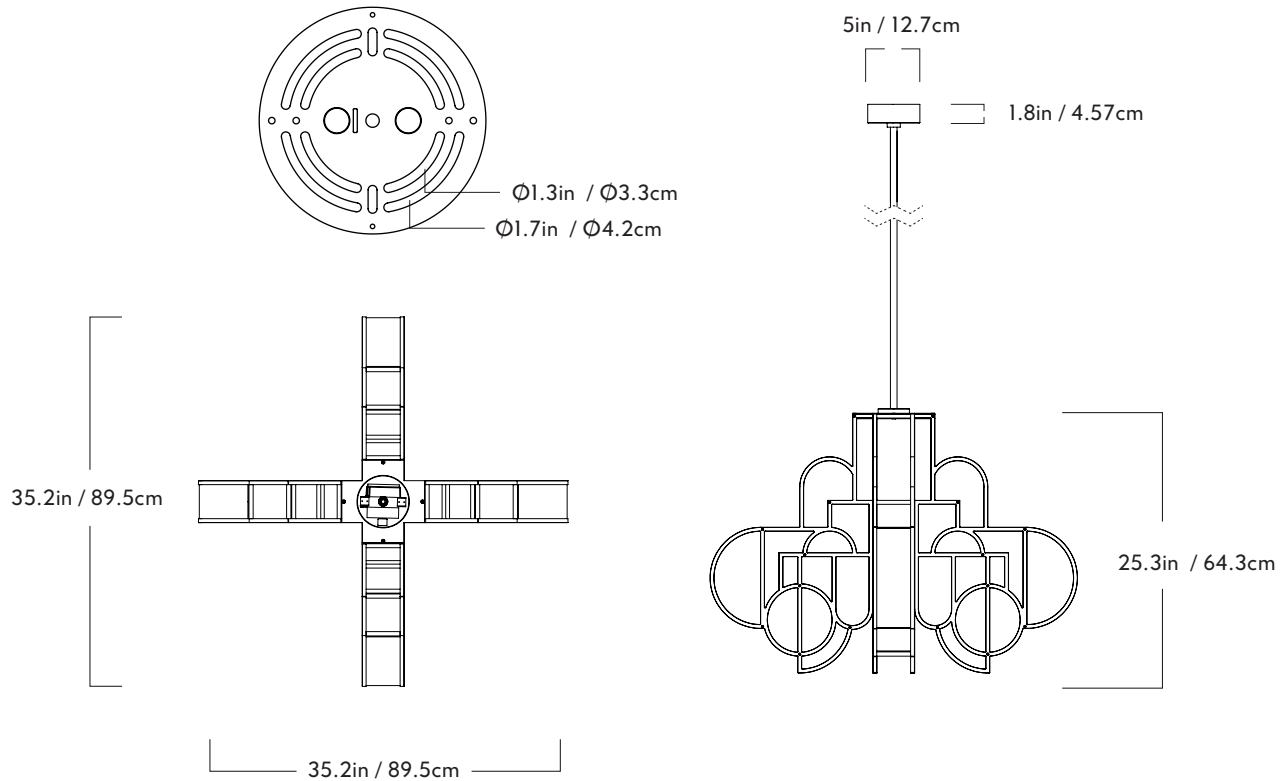

Mounting Dimensions

## Moonrise

Series  
Moonrise

Product  
Chandelier 02

Dimensions  
L 35.1in / 89.3cm x W 35.1in / 89.3cm x  
H 25.3in / 64.3cm

Weight  
30lb / 13.6kg

Materials  
Acrylic, Steel, Aluminum

## Chandelier 02

Finishes/Colors  
Brushed Brass, Anodized Black

Suspension  
0.5-inch thick/35-inch long steel stem(1)  
in matching metal finish. 35-inch length  
included with lamp. 96-inch length avail-  
able for additional cost.  
Stem length can be adjusted on site.

Suspension is capable of hanging the  
Chandelier from a 90-degree drop-off  
for additional cost.

Canopy  
5-inch round in matching metal finish  
(1.8" tall)

Certifications  
UL, cUL (120V)  
CE (240V)