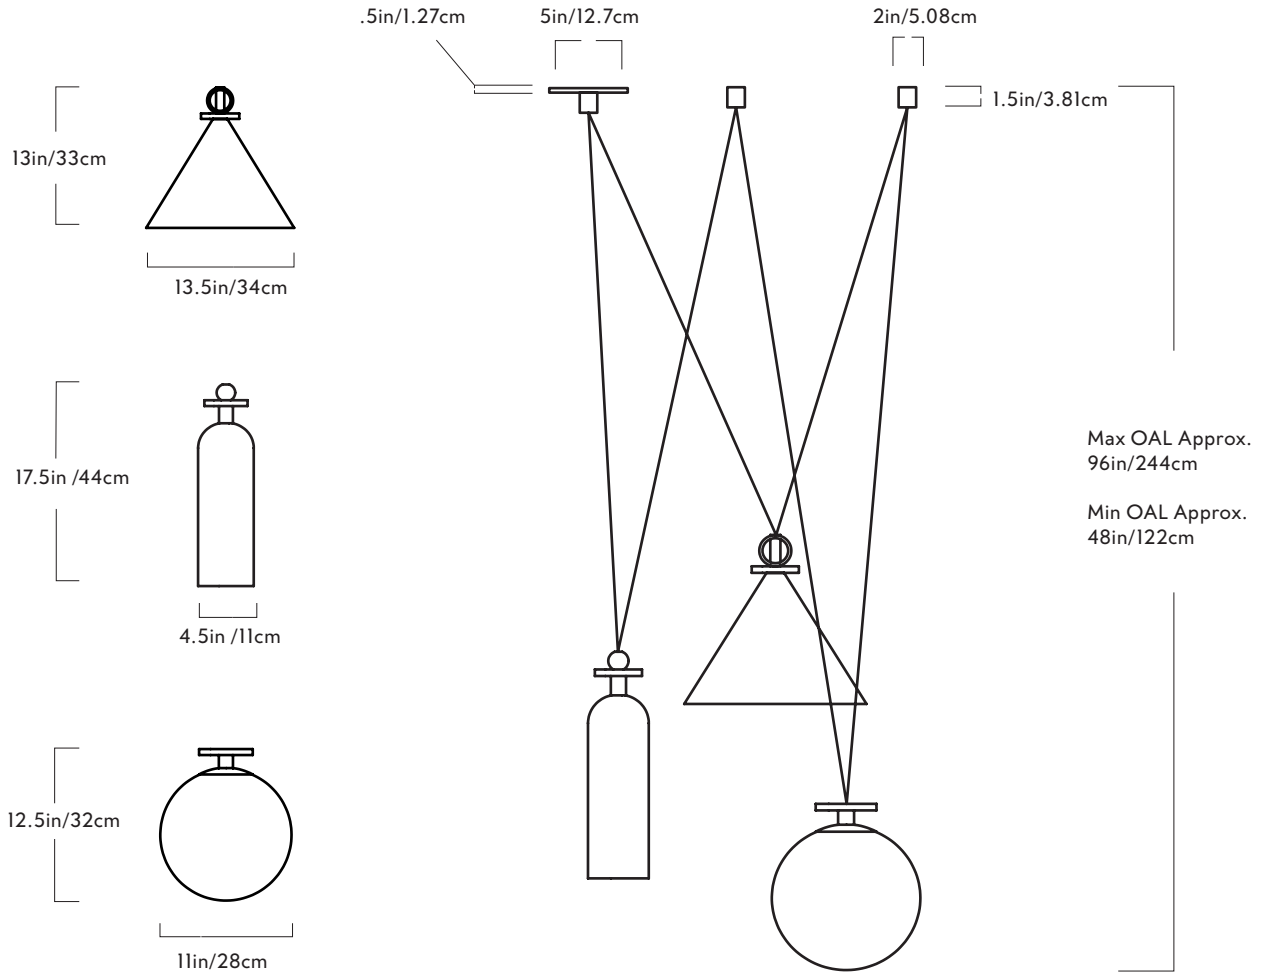

Roll & Hill

twentieth
 sales@twentieth.net
 323.904.1200
 www.twentieth.net

Shape Up

3-Piece Chandelier

Series
 Shape Up

Product
 3-Piece Chandelier

Dimensions
 Overall dimensions variable.
 Globe: L 11in/28cm x W 11in/28cm x H 12.5in/32cm
 Cylinder: L 4.5in/11cm x W 4.5in/11cm x H 17.5in/44cm
 Cone: L 13.5in/34cm x W 13.5in/34cm x H 13in/33cm

Weight
 33lb/15kg

Materials
 Glass, steel, brass, aluminum

Metal Shade Finishes
 Blackened steel, brushed brass, brushed copper

Cylinder Color
 Midnight blue

Globe Color
 Gray fog

Cord Colors
 Currant, black

Suspension
 12-foot fabric cord. Length can be adjusted on site

Canopy
 5-inch round in brushed brass

Hanging Hardware
 (2) 2-inch round hubs in brushed brass

120V/240V LED Illumination
 Sockets: G4
 Bulbs: 2.6 Watt, 12V LED
 Wattage: 7.8 Watts
 Lumens: 110 Lumens
 Color Temperature: 2700 Kelvin
 Bulb Life: 50,000 hours
 Dimming: ELV, Triac