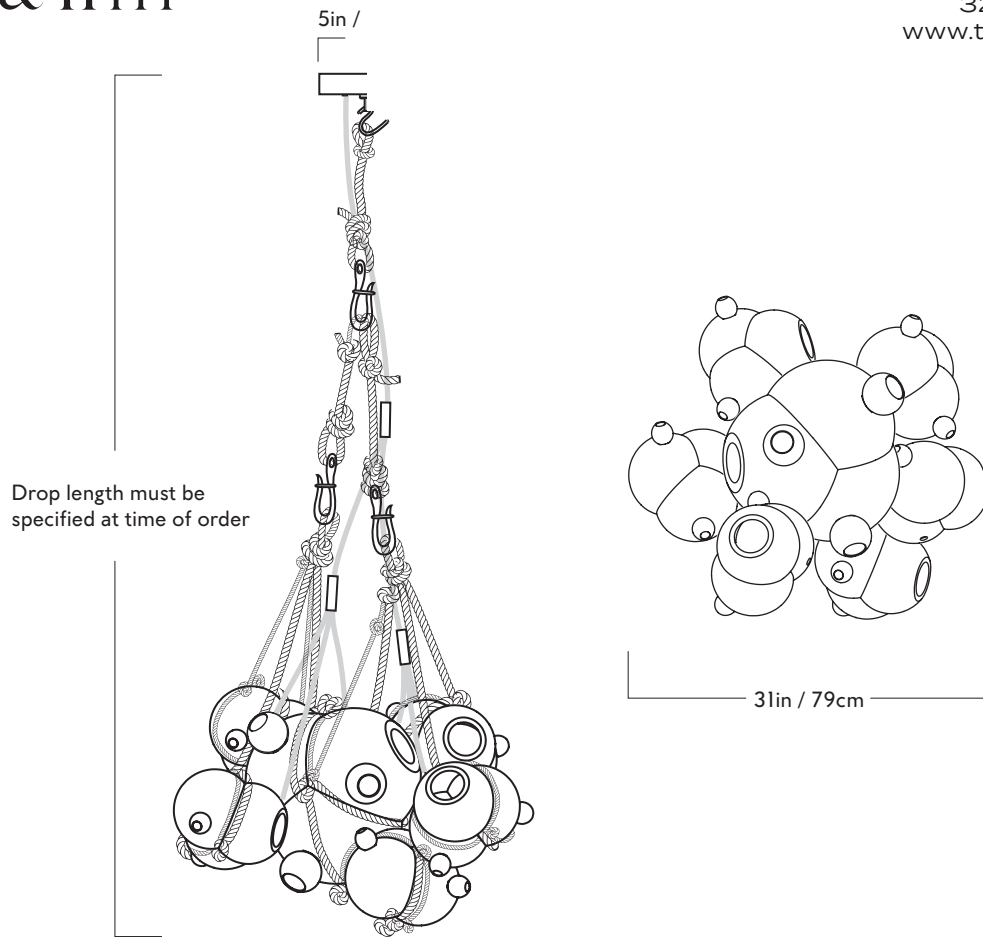

Roll & Hill

Knotty Bubbles

Series
 Knotty Bubbles

Product
 Chandelier - 1 Lg 6 Sm Bubbles,

Dimensions
 Appx. Dia 31in / 79cm x H Custom

Weight
 50lb / 22.7kg

Chandelier - 1 Lg 6 Sm Bubbles

Materials
 Glass, Rope, Marine Hardware

Glass Colors
 Clear, Opal

Rope Colors
 Khaki, Neutral

Suspension
 Rope and marine hardware; Drop length must be specified at time of order (58-inch minimum)

Canopy
 5-inch round canopy in antique brass finish

Certifications
 UL, cUL (120V) CE, CB (240V)

R&H LED Bulb (120V/240V)

Clear Glass
 Socket: E12/E14
 Bulb: 8 x 4.5 Watt A15 Clear/Frosted
 Total Wattage: 36 Watts
 Lumens: 3240 Lumens est.
 Color Temperature: 2700K, CRI: 90+
 Bulb Lifetime: 25,000 Hours est.
 Dimming: ELV or Triac

Opal Glass
 Socket: E12/E14
 Bulb: 8 x 4.5 Watt A15 Clear/Frosted
 Total Wattage: 36 Watts
 Lumens: 2432 Lumens est.
 Color Temperature: 2700K, CRI: 90+
 Bulb Lifetime: 25,000 Hours est.
 Dimming: ELV or Triac