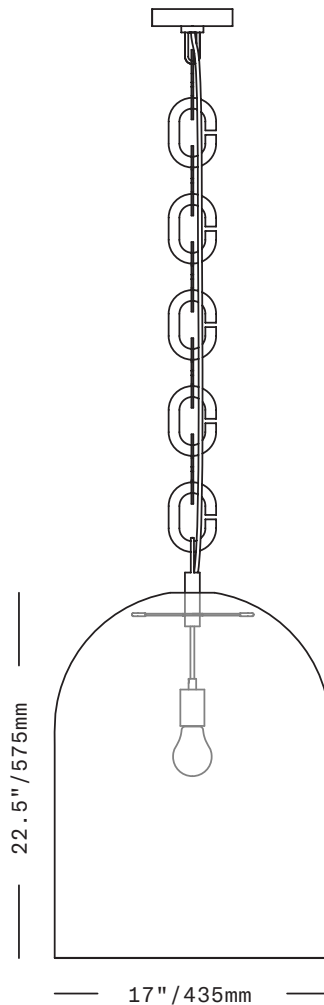

SkLO

Dome 22

PENDANT

5" / 127mm

Large domes of handblown Czech glass with a frosted finish are suspended on lengths of oversized brass chains. An exposed fabric-wrapped electrical cord runs through the chain from canopy to light.

UL listed suitable for dry and damp locations (US & Canada)

Socket 120V E26 60W Max

LED bulb included

Requires recessed electrical box for installation

Accommodates sloped ceilings

Field adjustable – comes standard with 12 chain links or approximately 36" of chain – 4 chain links equals approx 12" – additional chain links available in 4 link increments at additional cost

Fixture weight (approximate): 38lbs/17kg

All glass dimensions are approximate – handblown glass dimensions vary by nature and intent

Made in the Czech Republic

LT336 [---][--]

Dome 22 Pendant

Glass colors

- Frosted Clear [FCL]
- Frosted Smokey Brown [FSB]
- Frosted White [FWT]

Metal finishes

- Dark Oxidized [DX]
- Brushed Brass [BB]
- Brushed Nickel [BN]
- Polished Nickel [PN]

Cord Colors

- Black
- Blue
- Gold
- Gray

twentieth

sales@twentieth.net

323.904.1200

www.twentieth.net

April 2022