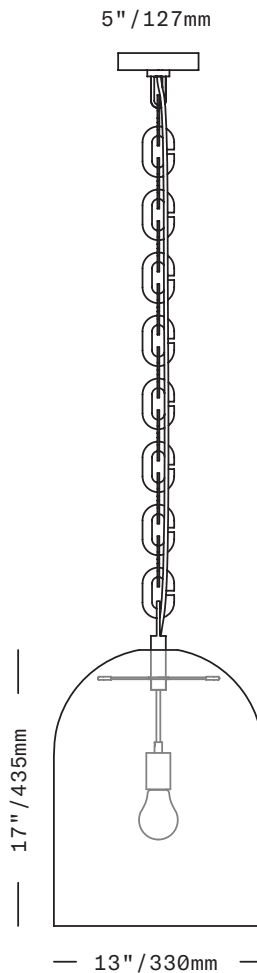

SkLO

Dome 17

PENDANT

Large domes of handblown Czech glass with a frosted finish are suspended on lengths of oversized brass chains. An exposed fabric-wrapped electrical cord runs through the chain from canopy to light.

UL listed suitable for dry and damp locations (US & Canada)

Socket 120V E26 60W Max

LED bulb included

Requires recessed electrical box for installation

Accommodates sloped ceilings

Field adjustable – comes standard with 18 chain links or approximately 36" of chain – 6 chain links equals approx 12" – additional chain links available in 6 link increments at additional cost

Fixture weight (approximate): 15lbs/7kg

All glass dimensions are approximate – handblown glass dimensions vary by nature and intent

Made in the Czech Republic

LT335 [---][--]

Dome 17 Pendant

Glass colors

- Frosted Clear [FCL]
- Frosted Smokey Brown [FSB]
- Frosted White [FWT]

Fixture weight (approximate): 38lbs/17kg

All glass dimensions are approximate – handblown glass dimensions vary by nature and intent

Made in the Czech Republic

LT336 [---][--]

Dome 22 Pendant

Glass colors

- Frosted Clear [FCL]
- Frosted Smokey Brown [FSB]
- Frosted White [FWT]