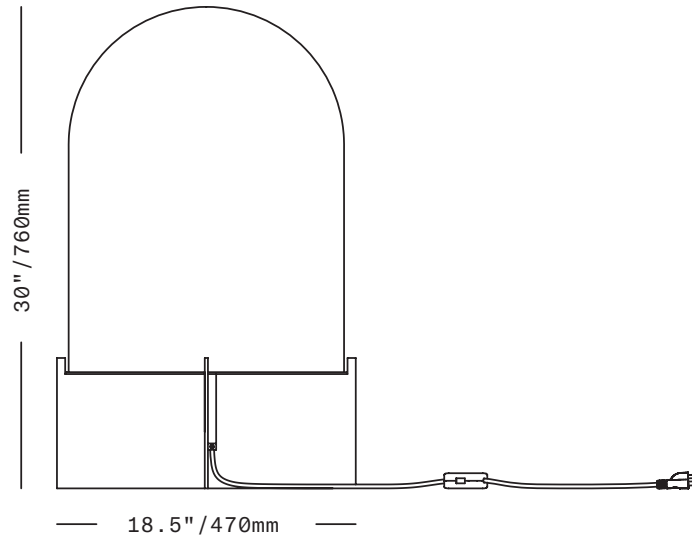

## Dome

LIGHT

A large dome of handblown Czech glass with a frosted finish rests atop a custom base made of vertical solid brass plates. A brass ring fits onto the base as a seat for the glass dome. Imposing in size, it can work on large furniture, or the floor, depending on the decor. While large, the softness of the frosted glass and minimal presence of the base make it approachable and compelling.

UL listed suitable for dry locations only (US & Canada)

Socket 120V E26 60W Max

LED bulb included

72"/1800mm black fabric-wrapped cord with in-line switch

All glass dimensions are approximate – handblown glass dimensions vary by nature and intent