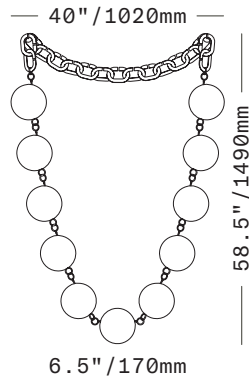

## Bead Chain 11

WALLPIECE

*Plum with chain in Brushed Brass finish*

A large wallpiece sculpture with oversized glass beads suspended along a length of brass links. With an expressive brass chain across the top, the wallpiece is suspended from two points on custom hardware (included). The piece drapes dramatically, a stylish wall sculpture.

All glass dimensions are approximate – handblown glass dimensions vary by nature and intent

Made in the Czech Republic

SC550 [---][--]

Bead Chain 11 Wallpiece

Glass colors

- Alabaster [ALB]
- Plum [PLM]
- Smoke [SMK]